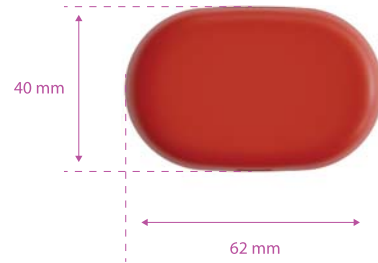

Pantone 289 C

Pantone Black 6 C

Pantone Cool Gray 5 C

Pantone 485 C

Pantone 7604 C

11 mm

NAUTICA

TECHNOFASHION

Pantone Cool Gray 10 C

NAUTICA

TECHNOFASHION

Pantone Cool Gray 10 C

NAUTICA

TECHNOFASHION

Pantone Cool Gray 5 C

NAUTICA

TECHNOFASHION

Pantone 485 C

NAUTICA

TECHNOFASHION

Pantone 7604 C