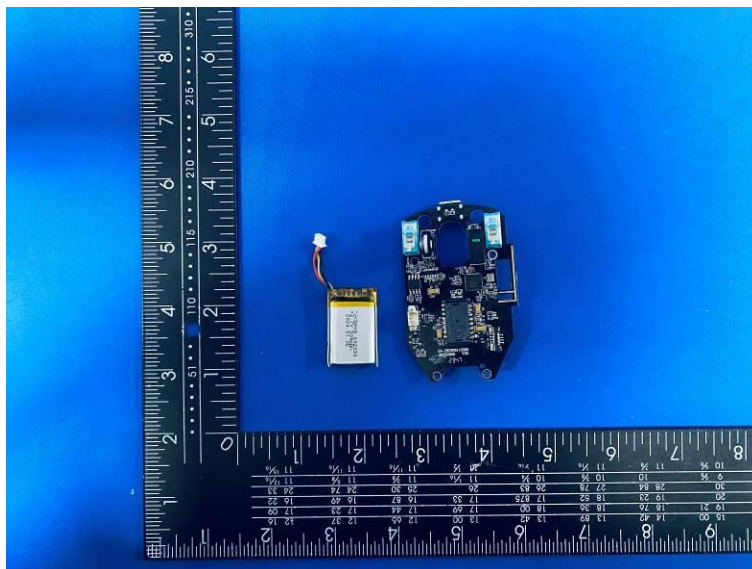

Internal Photos of the EUT

2.4G PCB Antenna