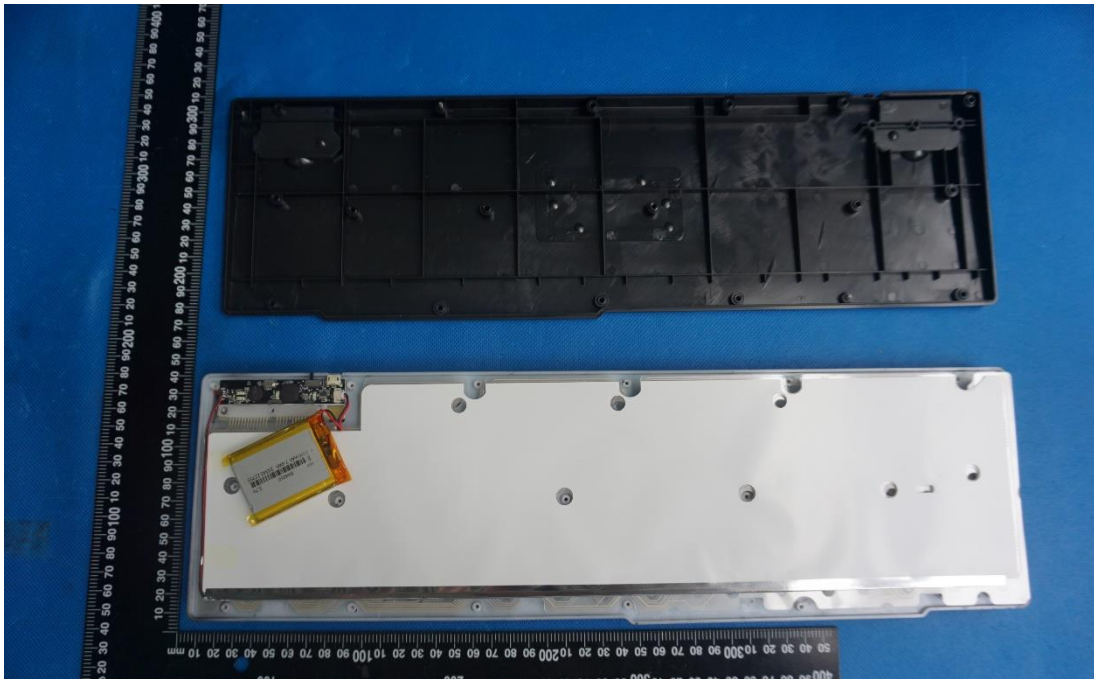

Product Name: wireless keyboard

Test Model No.: T3

EUT Constructional Details

Internal Photo

Fig.1

Fig.2

Fig.3

Fig.4