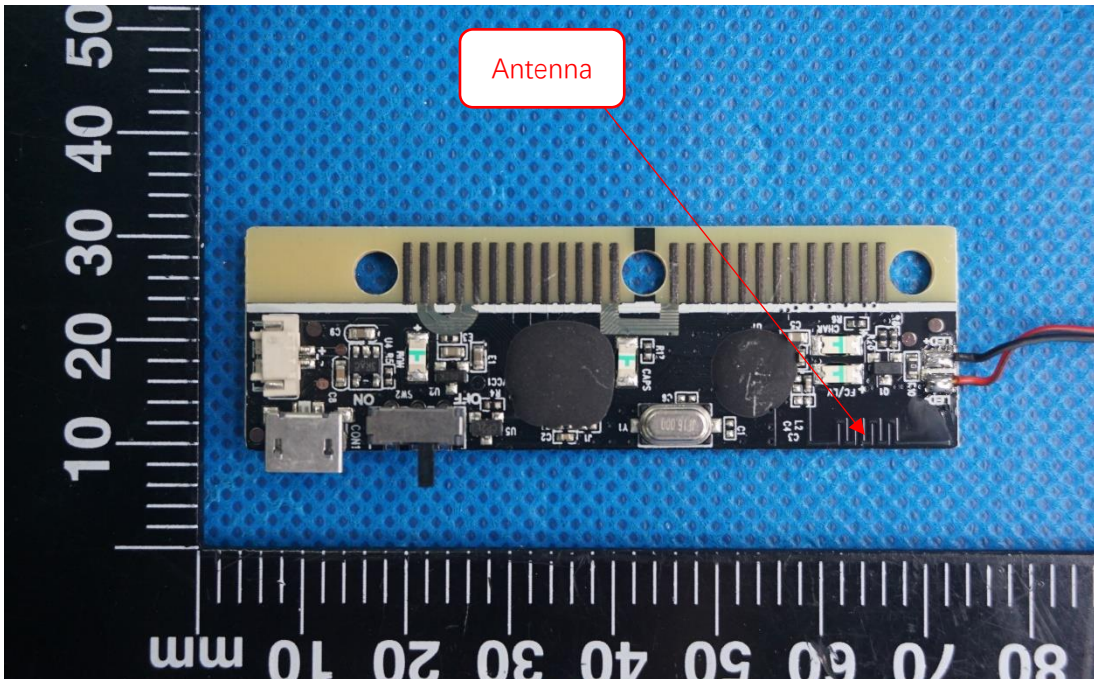

Product Name: wireless keyboard

Test Model No.: T3

EUT Constructional Details

Internal Photo

Fig.1

Fig.2

Fig.3

Fig.4