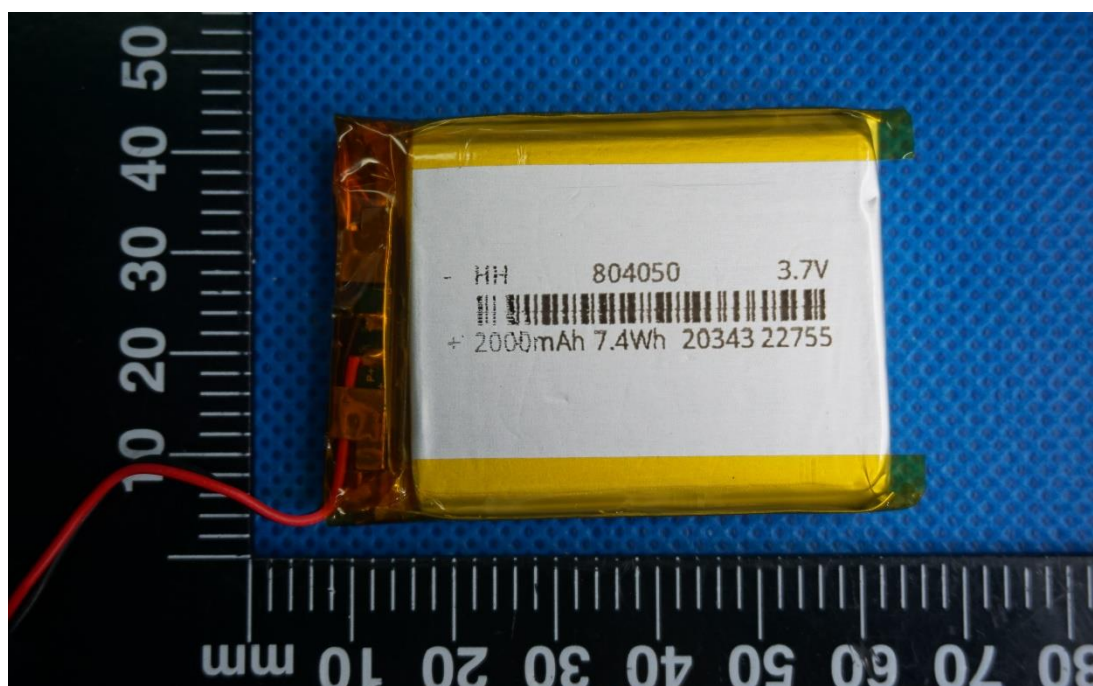

Product Name: wireless keyboard

Test Model No.: T3

EUT Constructional Details

Internal Photo

Fig.1

Fig.2

Fig.3

Fig.4