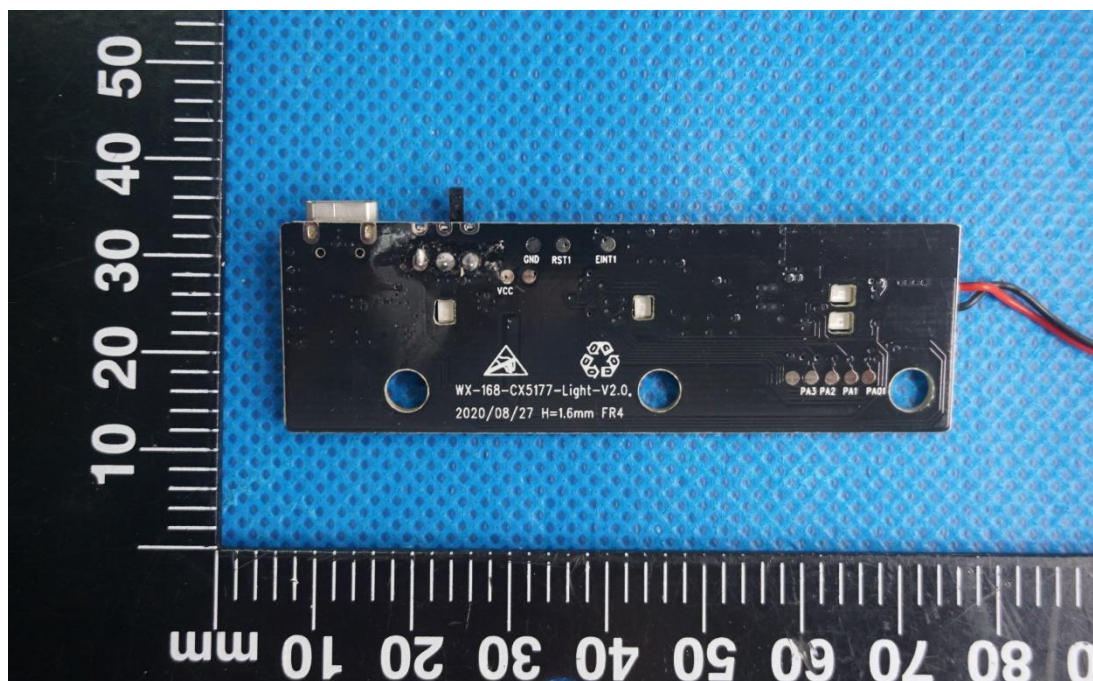

Product Name: wireless keyboard

Test Model No.: T3

EUT Constructional Details

Internal Photo

Fig.1

Fig.2

Fig.3

Fig.4