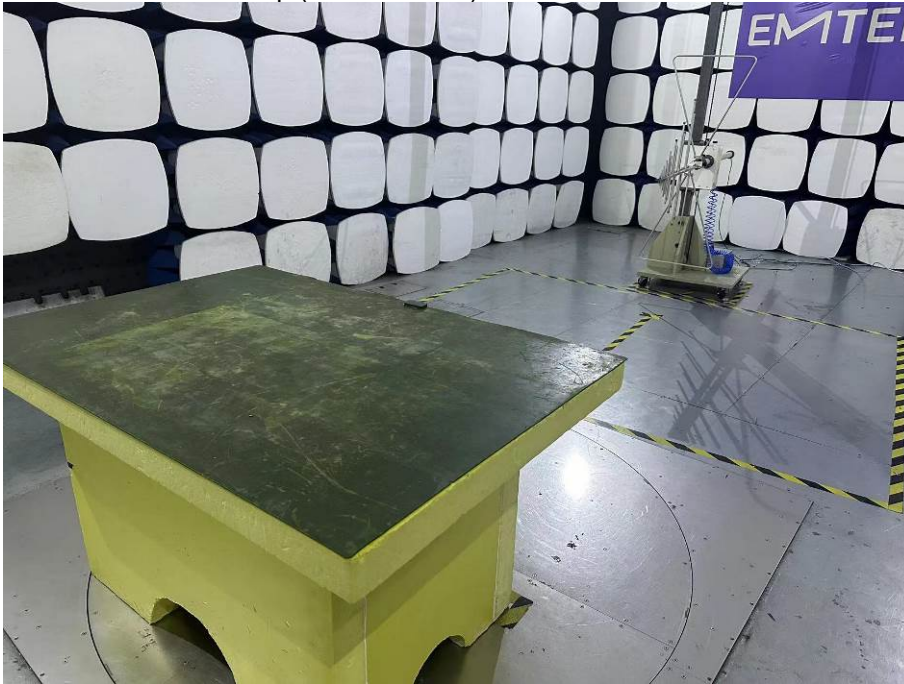

## TEST SETUP PHOTOS

### 1.1. Photos of Radiation Emission Measurement

Spurious Emission Test Setup (30MHz-1GHz)

Spurious Emission Test Setup (Above 1GHz)

----- The End -----