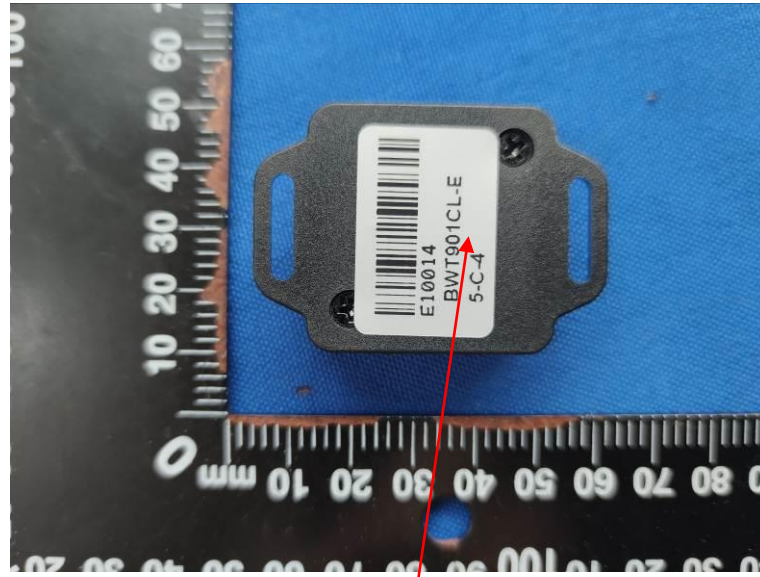

FCC ID: 2AZAR-BWT901CL

FCC ID: 2AZAR-BWT901CL