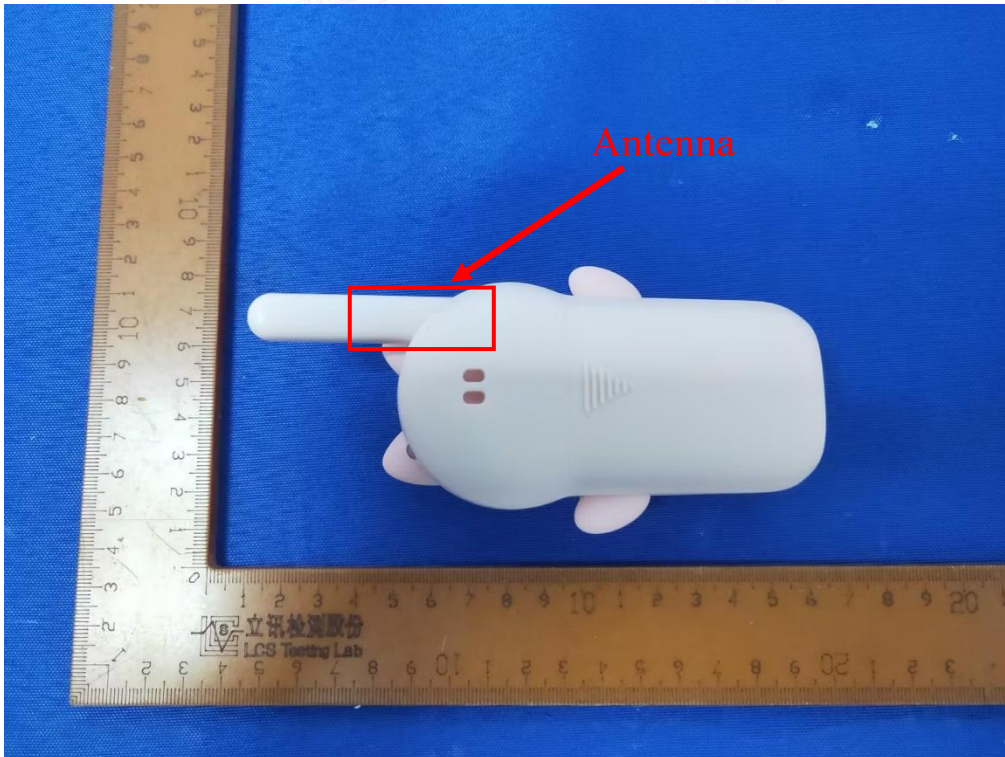

ANNEX C. EUT PHOTOGRAPHS

Fig.2