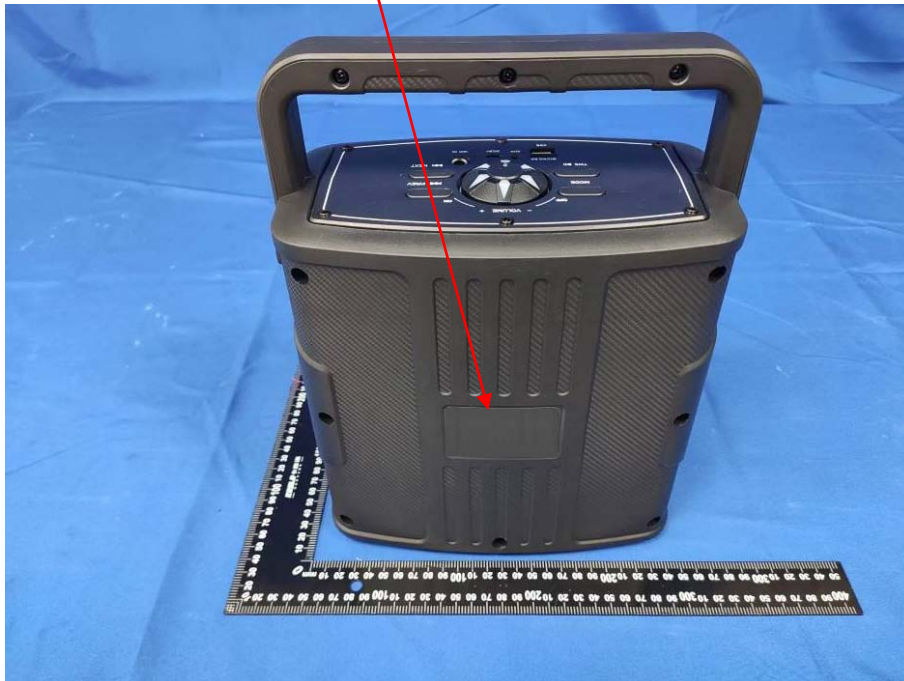

## EXHIBITA-FCC ID LABEL AND LOCATION

### FCC ID Label

Label Size: 65\*40MM

### FCC ID Label Location Information

The label shown shall be permanently affixed at a conspicuous location on the device and be readily visible to the time purchase (Labeling requirements per 2.295)