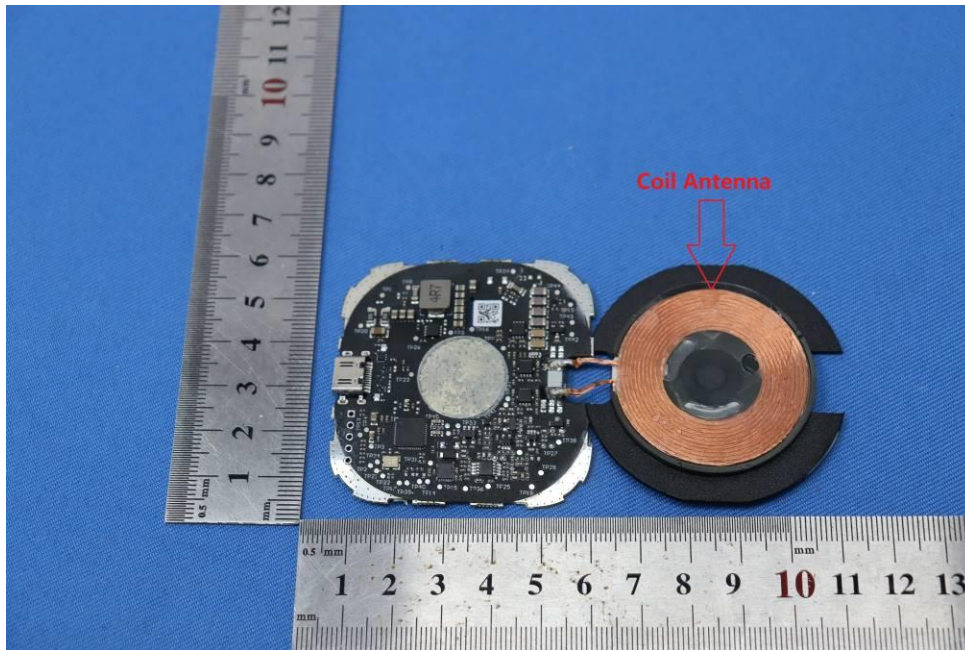

Appendix

Internal Photos

for SZCR2312004228AT

FCC ID:2AZ94MCSBK2

EUT Constructional Details (EUT Photos)

- End of the Appendix -