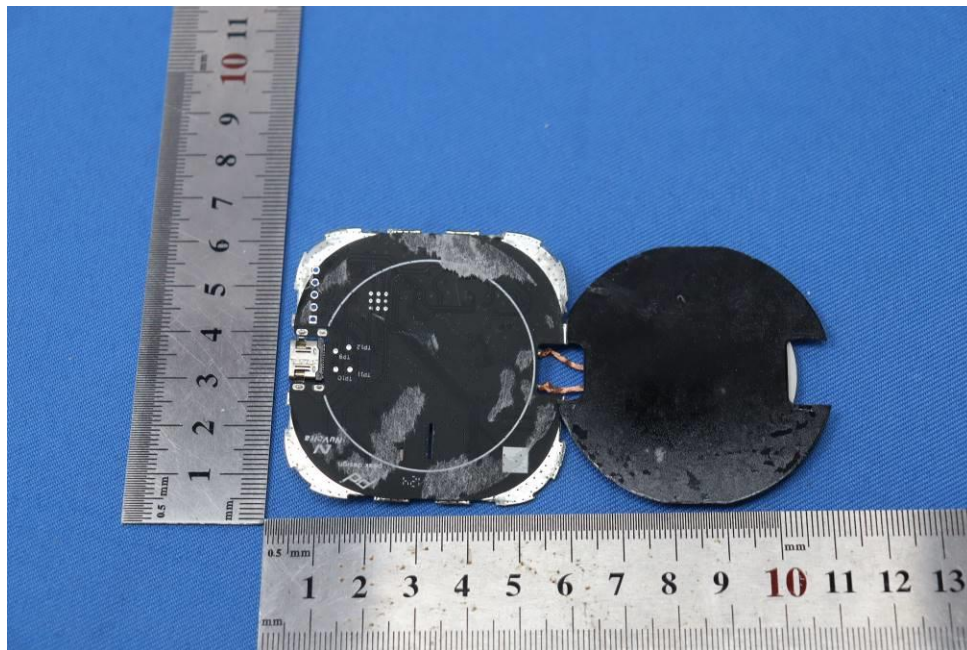

Appendix

Internal Photos

for SZCR2312004228AT

FCC ID:2AZ94MCSBK2

EUT Constructional Details (EUT Photos)

- End of the Appendix -