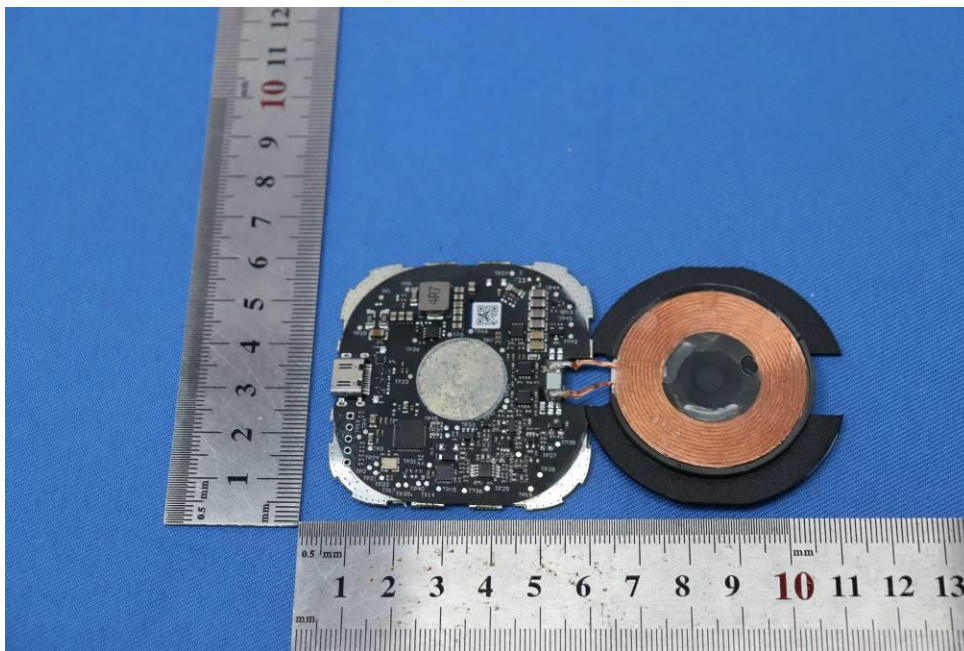

Appendix

Internal Photos

for SZCR2312004228AT

FCC ID:2AZ94MCSBK2

EUT Constructional Details (EUT Photos)

- End of the Appendix -