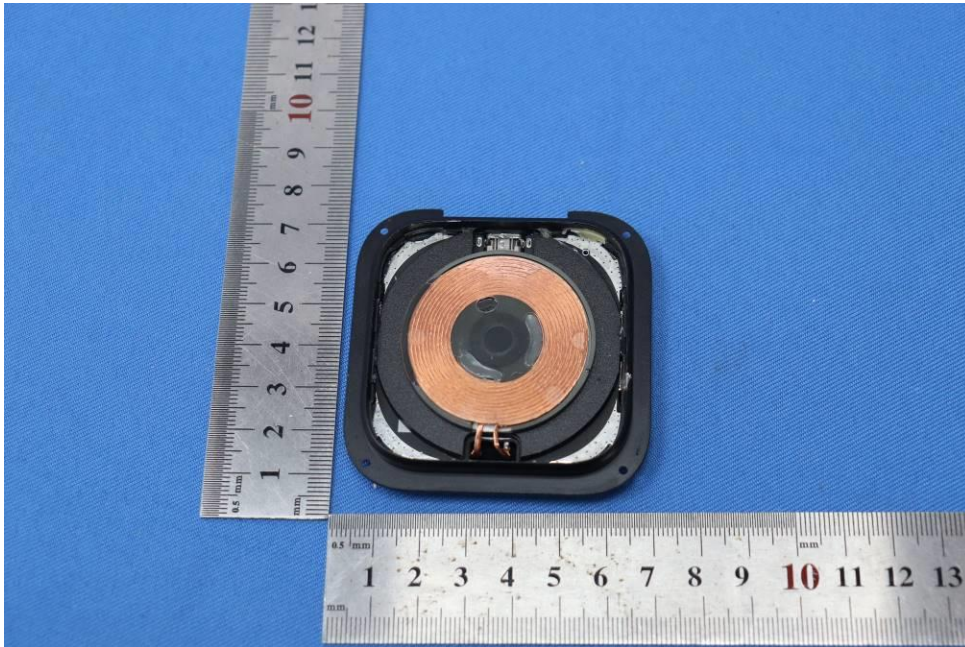

Appendix

Internal Photos

for SZCR2312004228AT

FCC ID:2AZ94MCSBK2

EUT Constructional Details (EUT Photos)

- End of the Appendix -