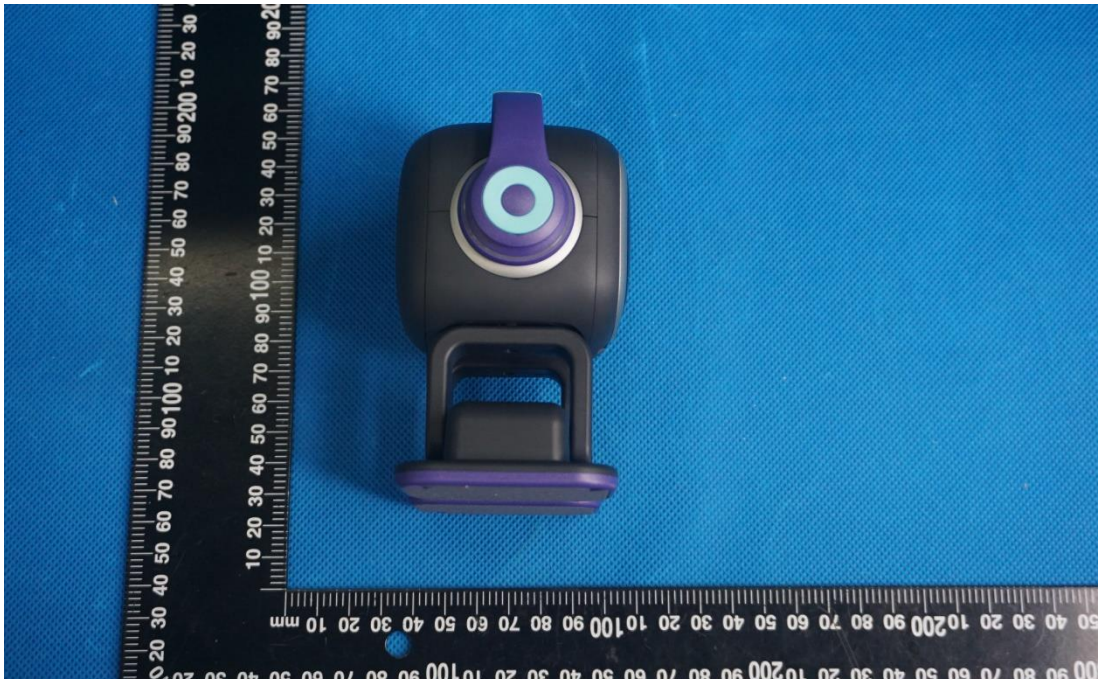

Product Name: EMO PET

Test Model No.: EMO1

EUT Constructional Details

External Photo

Fig.1

Fig.2

Fig.3

Fig.4