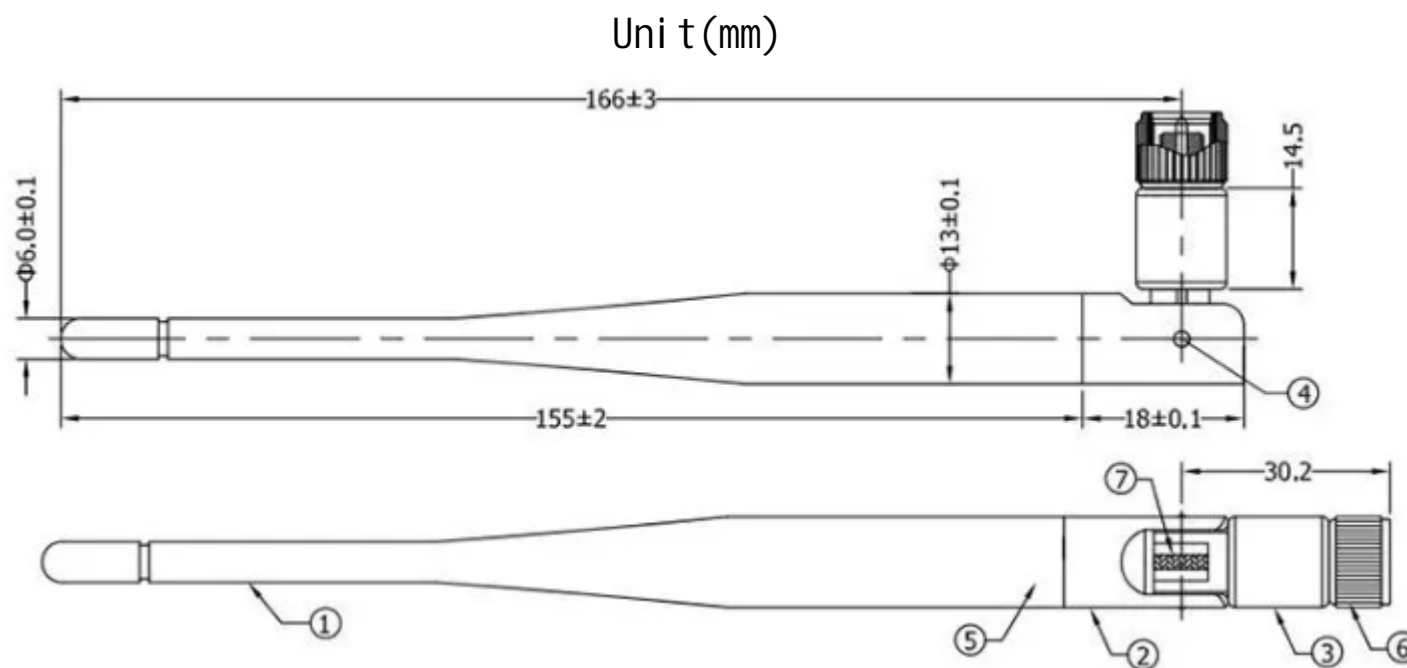

Antenna structure

Structure Chart

Frequency	420MHz	460MHz	470MHz
Gain(dBi)			
Peak	0.976dBi	1dBi	0.981dBi
AVG	0.577dBi	0.593dBi	0.582dBi

深圳市安威无线科技有限公司

行业领先的一站式通信射频天线解决方案制造商

The End

All information contained in this report is copyrighted by us and should not be disseminated to any third party without our permission.