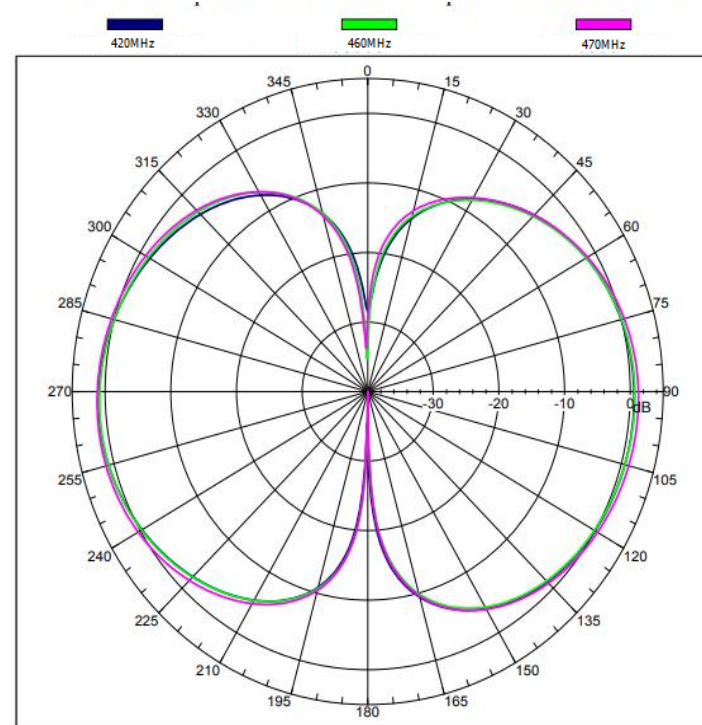

Summary of Report Version

versions	DATA	Content Overview
V1	20220926	Antenna debugging design status

安威无线一直都是您值得信赖且优秀的合作伙伴，我们为您提供全方位一站式的产品及技术服务！

“质量第一，服务至上”是安威一直以来的发展宗旨

Gain&Efficiency 增益和效率				
frequency 频率 (MHz)	gain 增益 (dBi)	mingain 最小增益 (dBi)	efficiency 效率 (dBi)	efficiency 效率 (%)
462	1.00	-17.59	-4.12	38.73
463	0.97	-17.52	-4.22	37.82
464	0.95	-17.43	-4.22	37.87
465	0.93	-17.22	-4.06	39.24
466	0.95	-17.35	-4.21	37.93
470	0.99	-17.25	-4.23	37.78

Antenna structure

Structure Chart

Frequency	420MHz	460MHz	470MHz
Gain(dBi)			
Peak	0.976dBi	1dBi	0.981dBi
AVG	0.577dBi	0.593dBi	0.582dBi

深圳市安威无线科技有限公司

行业领先的一站式通信射频天线解决方案制造商

The End

All information contained in this report is copyrighted by us and should not be disseminated to any third party without our permission.