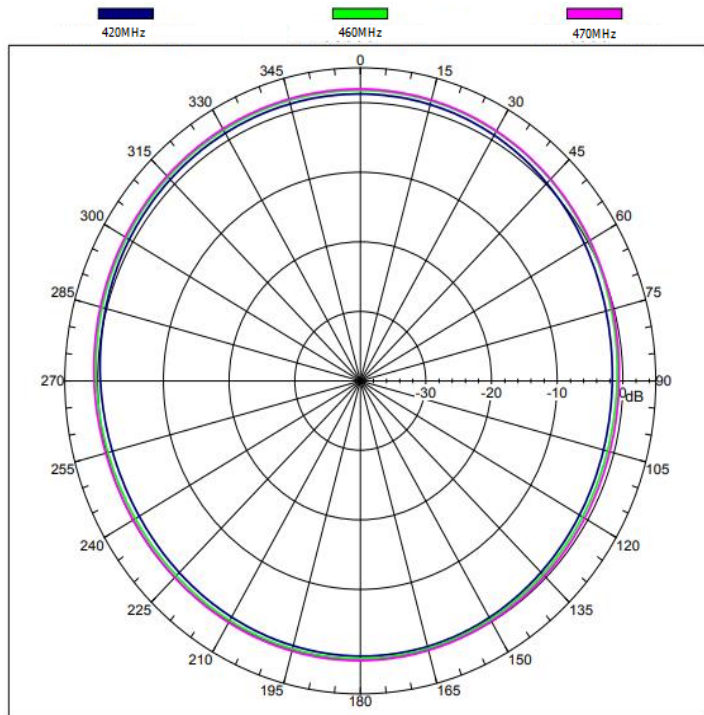

Antenna structure

Structure Chart

Frequency	420MHz	460MHz	470MHz
Gain(dBi)			
Peak	0.976dBi	1dBi	0.981dBi
AVG	0.577dBi	0.593dBi	0.582dBi

深圳市安威无线科技有限公司

行业领先的一站式通信射频天线解决方案制造商

The End

All information contained in this report is copyrighted by us and should not be disseminated to any third party without our permission.