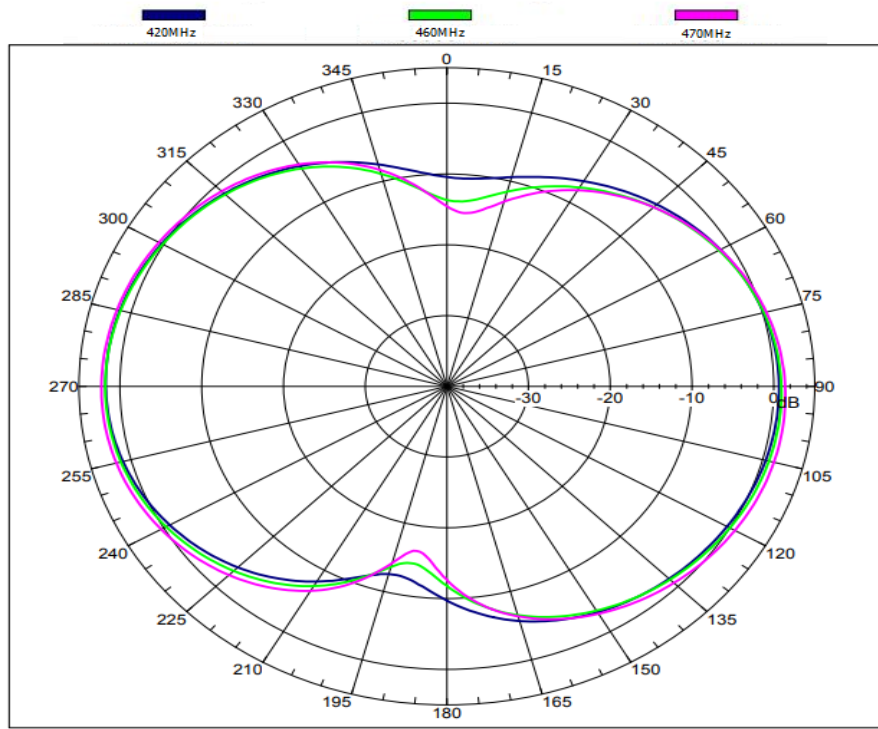

Summary of Report Version

versions	DATA	Content Overview
V1	20220926	Antenna debugging design status

安威无线一直都是您值得信赖且优秀的合作伙伴，我们为您提供全方位一站式的产品及技术服务！

“质量第一，服务至上”是安威一直以来的发展宗旨

Gain&Efficiency 增益和效率				
frequency 频率 (MHz)	gain 增益 (dBi)	mingain 最小增益 (dBi)	efficiency 效率 (dBi)	efficiency 效率 (%)
462	1.00	-17.59	-4.12	38.73
463	0.97	-17.52	-4.22	37.82
464	0.95	-17.43	-4.22	37.87
465	0.93	-17.22	-4.06	39.24
466	0.95	-17.35	-4.21	37.93
470	0.99	-17.25	-4.23	37.78

Antenna structure

Structure Chart

Frequency	420MHz	460MHz	470MHz
Gain(dBi)			
Peak	0.976dBi	1dBi	0.981dBi
AVG	0.577dBi	0.593dBi	0.582dBi

深圳市安威无线科技有限公司

行业领先的一站式通信射频天线解决方案制造商

The End

All information contained in this report is copyrighted by us and should not be disseminated to any third party without our permission.