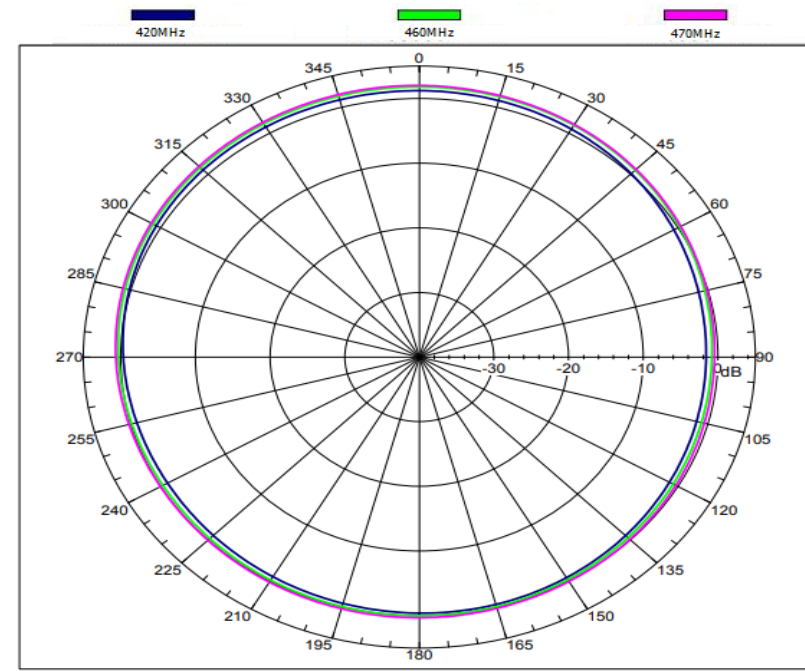

Antenna structure

Structure Chart

Frequency	420MHz	460MHz	470MHz
Gain(dBi)			
Peak	0.976dBi	1dBi	0.981dBi
AVG	0.577dBi	0.593dBi	0.582dBi

深圳市安威无线科技有限公司

行业领先的一站式通信射频天线解决方案制造商

The End

All information contained in this report is copyrighted by us and should not be disseminated to any third party without our permission.