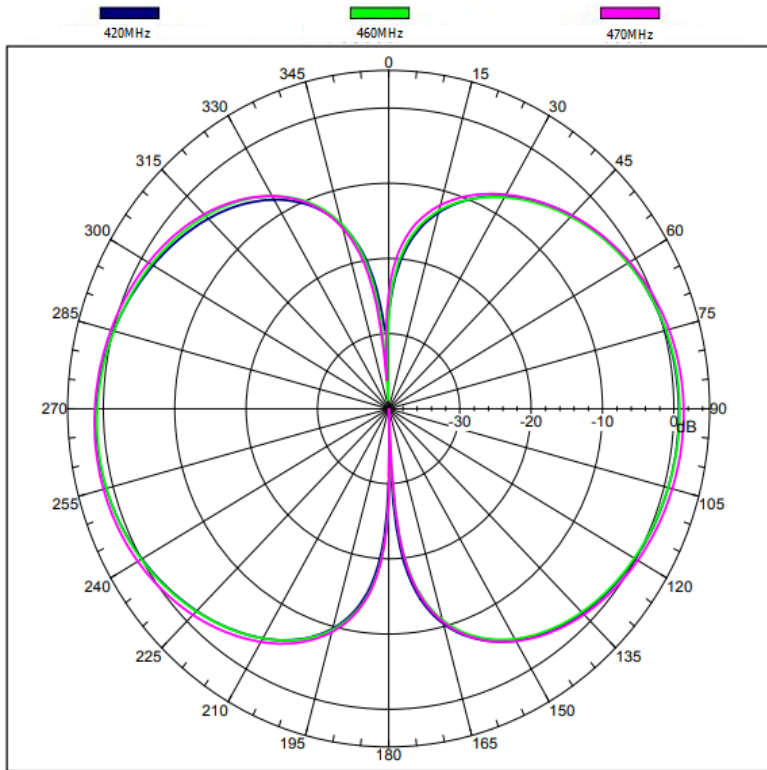

Antenna structure

Structure Chart

Frequency	420MHz	460MHz	470MHz
Gain(dBi)			
Peak	0.976dBi	1dBi	0.981dBi
AVG	0.577dBi	0.593dBi	0.582dBi

深圳市安威无线科技有限公司

行业领先的一站式通信射频天线解决方案制造商

The End

All information contained in this report is copyrighted by us and should not be disseminated to any third party without our permission.