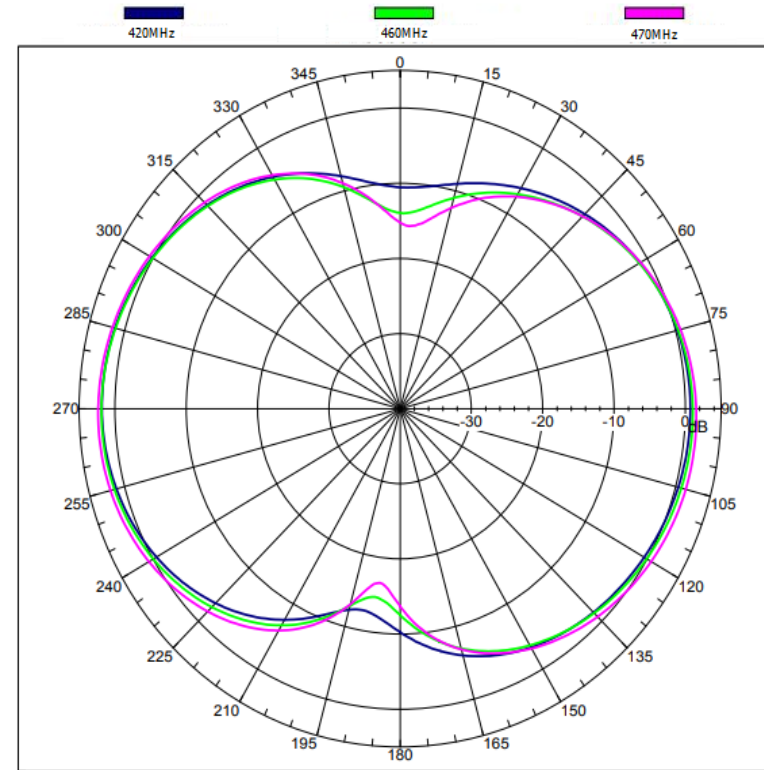

Antenna structure

Structure Chart

Frequency	420MHz	460MHz	470MHz
Gain(dBi)			
Peak	0.976dBi	1dBi	0.981dBi
AVG	0.577dBi	0.593dBi	0.582dBi

深圳市安威无线科技有限公司

行业领先的一站式通信射频天线解决方案制造商

The End

All information contained in this report is copyrighted by us and should not be disseminated to any third party without our permission.