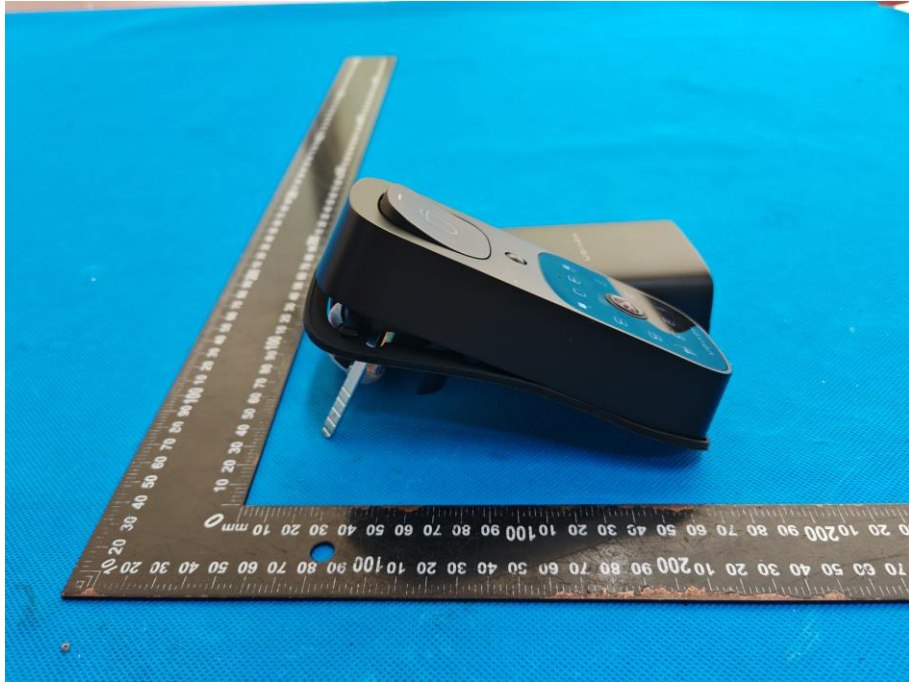

EUT PHOTO(External Photos)

Shenzhen DL Testing Technology Co., Ltd.

***** END OF REPORT *****