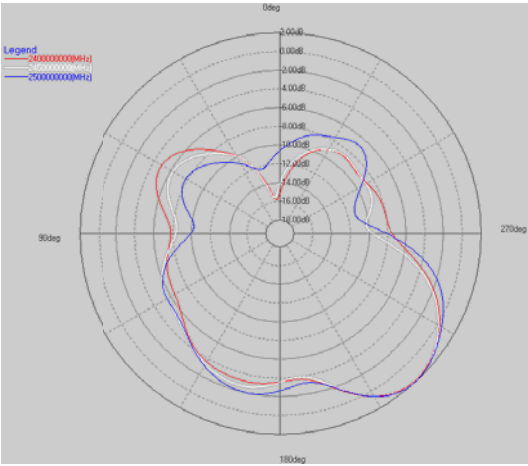

Antenna Size : 11.7*5.09mm

Performance :

Frequency (MHz)	Efficiency (%)	Efficiency (dB)	Gain
2400	27.1%	-5.67	-3.59
2450	25.6%	-5.92	-3.05
2500	28.0%	-5.52	-3.04

X-Y Plane Plane

X-Z Plane Plane

Y-Z Plane Plane