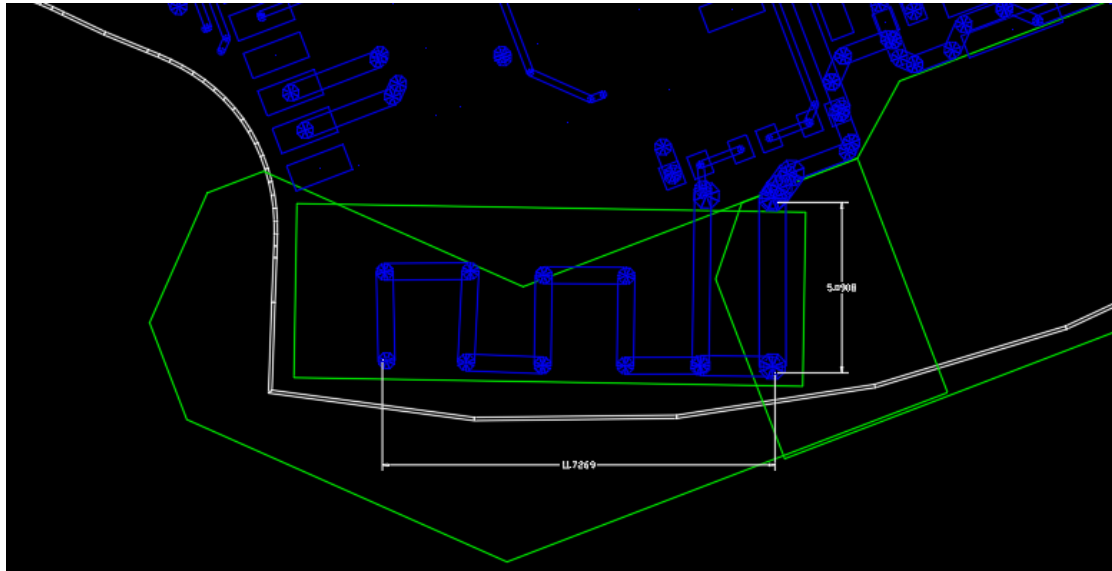

Antenna Size : 11.7*5.09mm

Performance :

Frequency (MHz)	Efficiency (%)	Efficiency (dB)	Gain
2400	27.1%	-5.67	-3.59
2450	25.6%	-5.92	-3.05
2500	28.0%	-5.52	-3.04

X-Y Plane Plane

X-Z Plane Plane

Y-Z Plane Plane