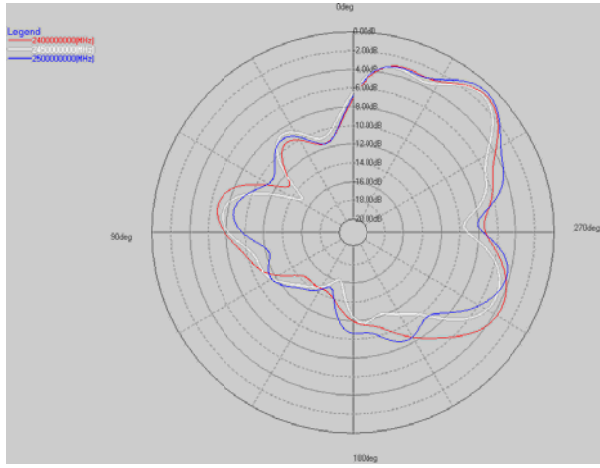

Antenna Size : 11.7*5.09mm

Performance :

Frequency (MHz)	Efficiency (%)	Efficiency (dB)	Gain
2400	27.1%	-5.67	-3.59
2450	25.6%	-5.92	-3.05
2500	28.0%	-5.52	-3.04

X-Y Plane Plane

X-Z Plane Plane

Y-Z Plane Plane