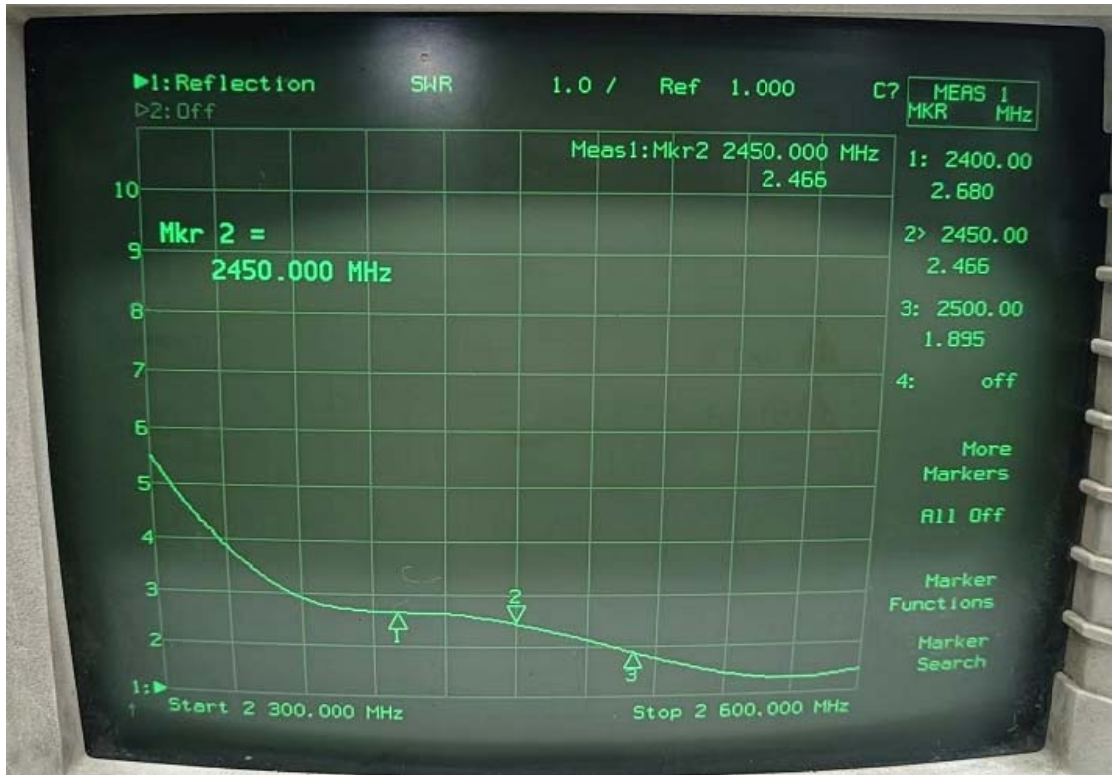

Antenna Size : 11.7*5.09mm

Performance :

Frequency (MHz)	Efficiency (%)	Efficiency (dB)	Gain
2400	27.1%	-5.67	-3.59
2450	25.6%	-5.92	-3.05
2500	28.0%	-5.52	-3.04

X-Y Plane Plane

X-Z Plane Plane

Y-Z Plane Plane