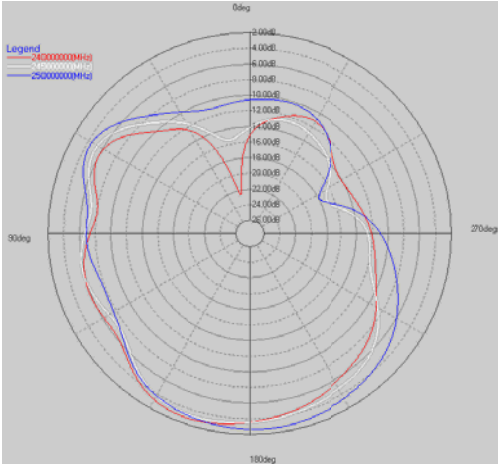

Antenna Size : 11.7*5.09mm

Performance :

Frequency (MHz)	Efficiency (%)	Efficiency (dB)	Gain
2400	27.1%	-5.67	-3.59
2450	25.6%	-5.92	-3.05
2500	28.0%	-5.52	-3.04

X-Y Plane Plane

X-Z Plane Plane

Y-Z Plane Plane