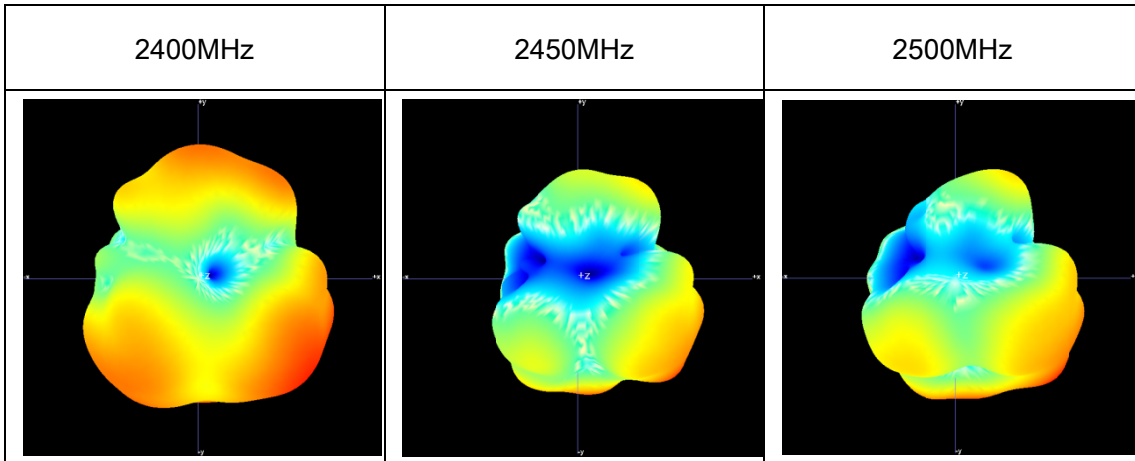

Antenna Size : 11.7*5.09mm

Performance :

Frequency (MHz)	Efficiency (%)	Efficiency (dB)	Gain
2400	27.1%	-5.67	-3.59
2450	25.6%	-5.92	-3.05
2500	28.0%	-5.52	-3.04

X-Y Plane Plane

X-Z Plane Plane

Y-Z Plane Plane