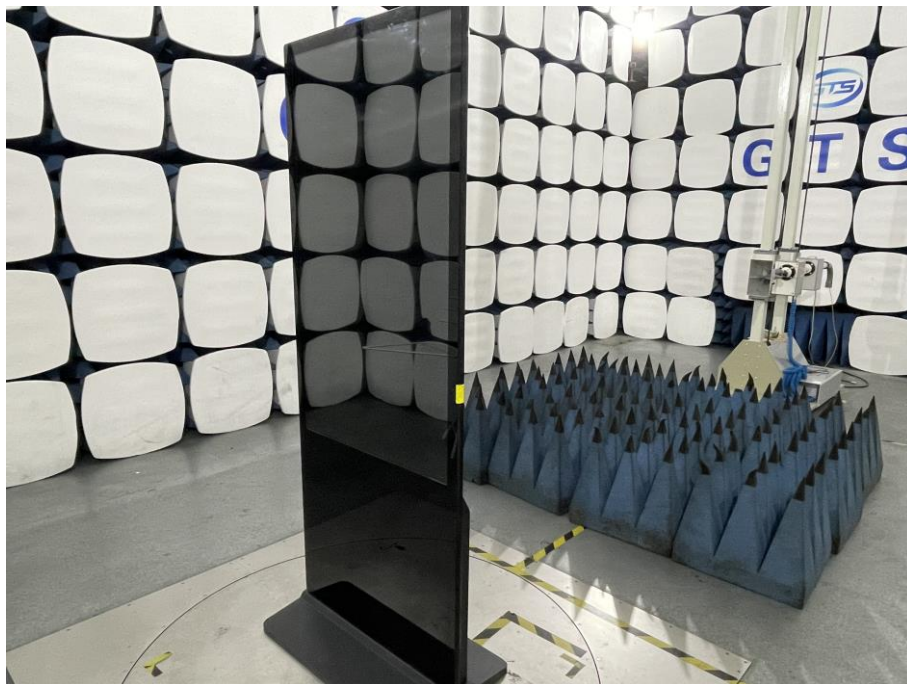

Product name:

LCD advertising player

Test model No: A55-FAD02

## Test setup photo

Radiated Emission