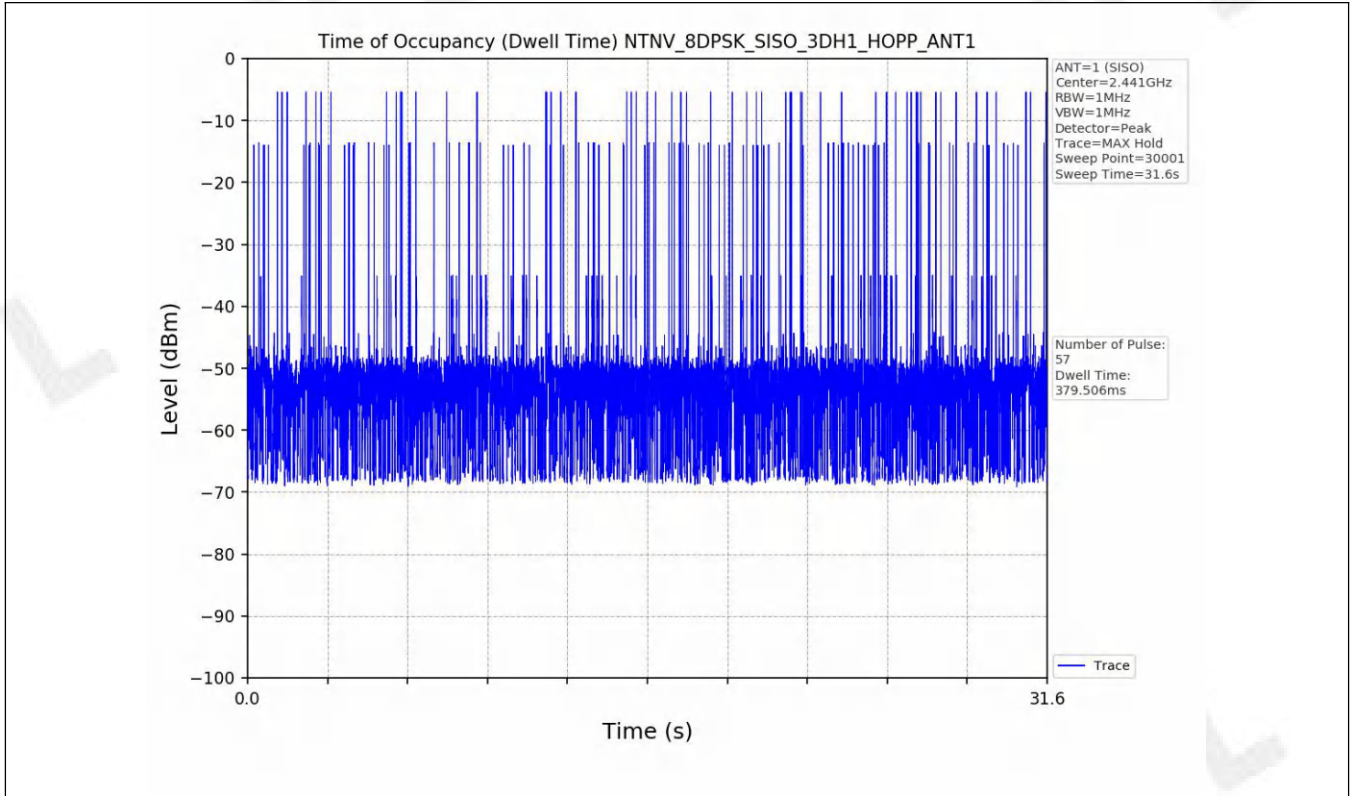

5.2 Test Graph

6. Unwanted Emissions in Non-restricted Frequency Bands

6.1 Test Result

Test Mode	Frequency (MHz)	TX Type	ANT No.	Spurious Conducted Emission (dBm)	Limits (dBm)	Verdict
GFSK	2402	SISO	1	Refer to test graph	-24.51	PASS
	2441	SISO	1	Refer to test graph	-24.51	PASS
	2480	SISO	1	Refer to test graph	-24.51	PASS
	Hopping	SISO	1	Refer to test graph	-24.51	PASS
Pi/4DQPSK	2402	SISO	1	Refer to test graph	-24.92	PASS
	2441	SISO	1	Refer to test graph	-24.92	PASS
	2480	SISO	1	Refer to test graph	-24.92	PASS
	Hopping	SISO	1	Refer to test graph	-24.92	PASS
8DPSK	2402	SISO	1	Refer to test graph	-24.76	PASS
	2441	SISO	1	Refer to test graph	-24.76	PASS
	2480	SISO	1	Refer to test graph	-24.76	PASS

	Hopping	SISO	1	Refer to test graph	-24.76	PASS
--	---------	------	---	---------------------	--------	------

6.2 Test Graph