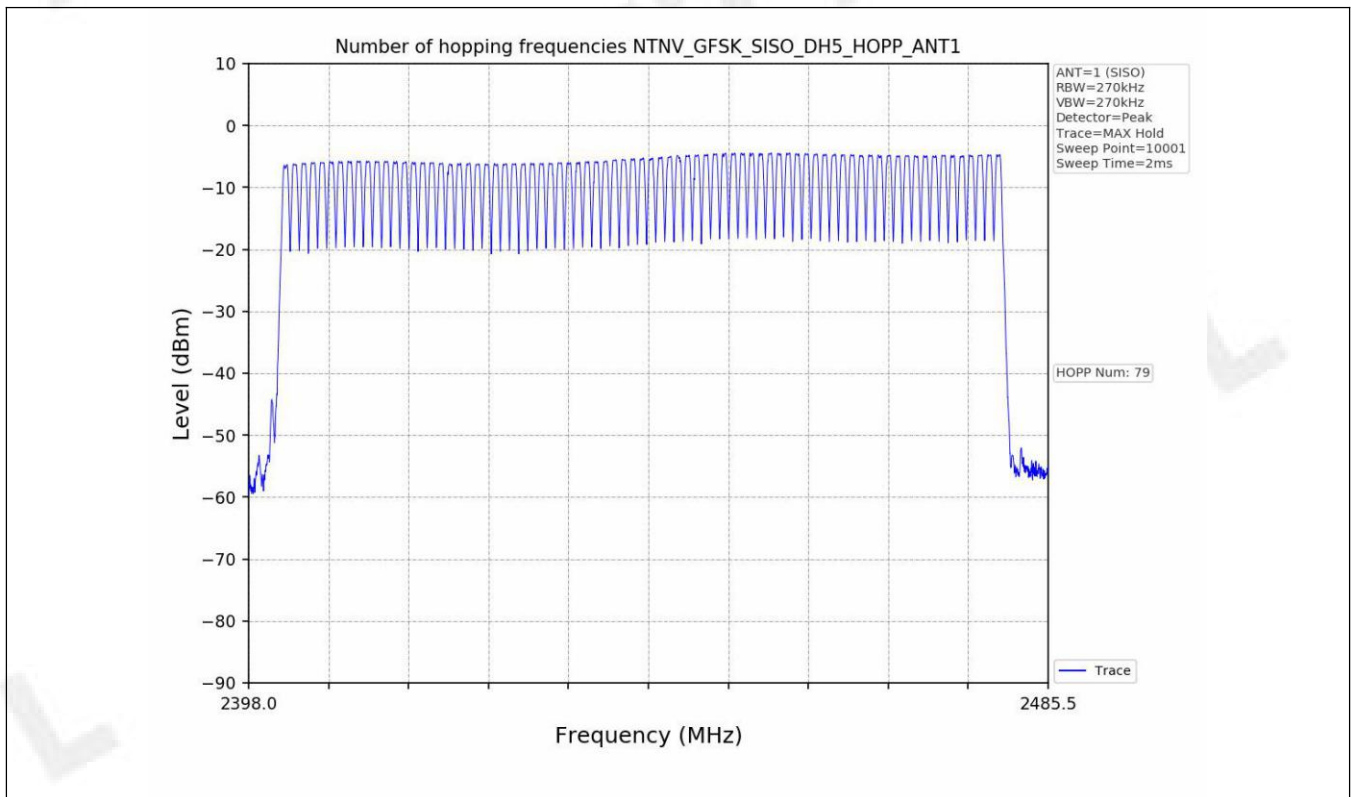

3.2 Test Graph

4. Number of hopping frequencies

4.1 Test Result

Test Mode	TX Type	ANT No.	Num of Hopping Frequencies	Limits	Verdict
GFSK	SISO	1	79	≥15	PASS
Pi/4DQPSK	SISO	1	79	≥15	PASS
8DPSK	SISO	1	79	≥15	PASS

4.2 Test Graph

5. Time of Occupancy (Dwell Time)

5.1 Test Result

Test Mode	Packet Type	TX Type	ANT No.	Duration of Single Pulse (ms)	Observation Period (s)	Num of Pulse in Observation Period	Dwell Time (ms)	Limits (ms)	Verdict
GFSK	DH1	SISO	1	0.373	31.6	320	119.360	≤400	PASS
	DH3	SISO	1	1.629	31.6	159	259.011	≤400	PASS
	DH5	SISO	1	2.877	31.6	107	307.839	≤400	PASS
Pi/4DQPSK	2DH1	SISO	1	0.382	31.6	319	121.858	≤400	PASS
	2DH3	SISO	1	1.635	31.6	160	261.600	≤400	PASS
	2DH5	SISO	1	2.882	31.6	112	322.784	≤400	PASS
8DPSK	3DH1	SISO	1	6.658	31.6	57	379.506	≤400	PASS
	3DH3	SISO	1	0.641	31.6	151	96.791	≤400	PASS
	3DH5	SISO	1	0.886	31.6	103	91.258	≤400	PASS