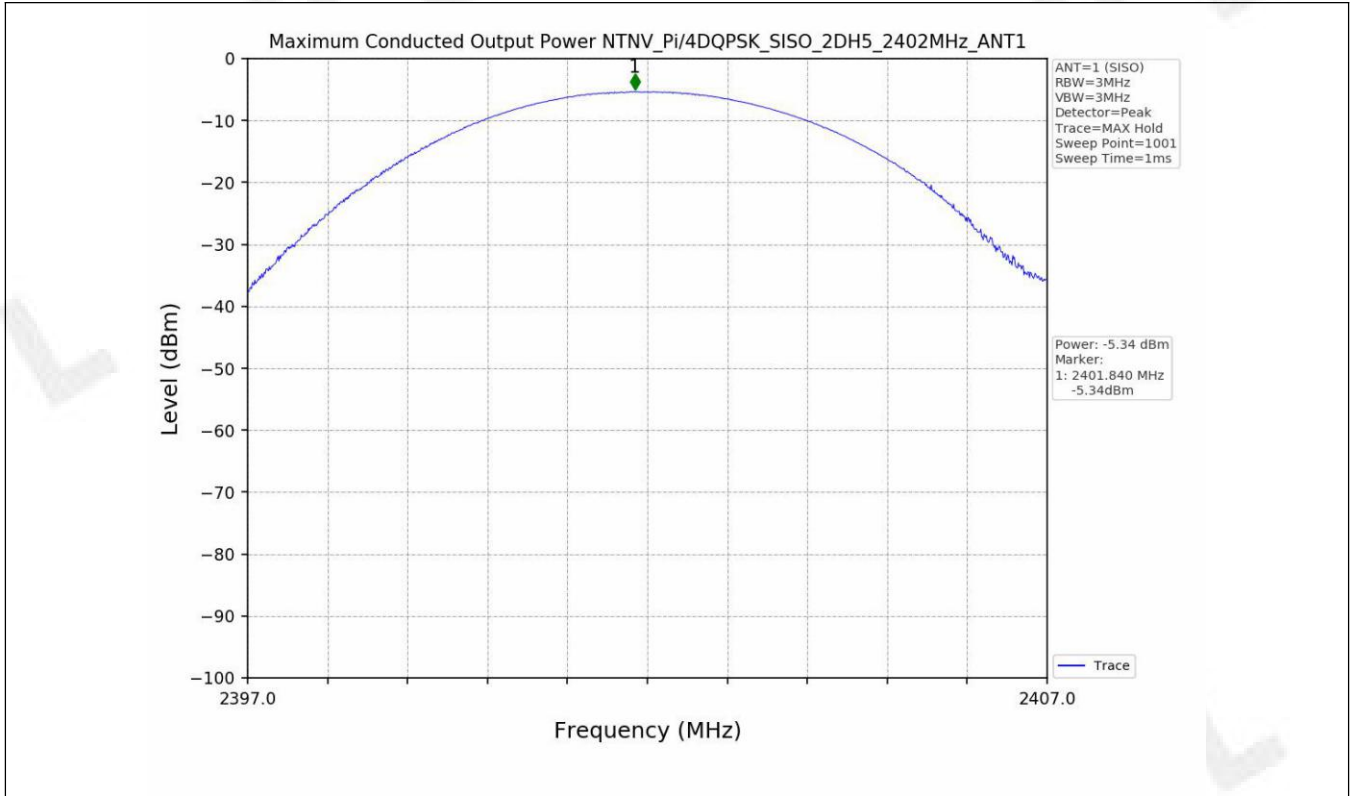

1.2 Test Graph - 20dB Bandwidth

1.3 Test Graph - 99% Occupied Bandwidth

2. Maximum Conducted Output Power

2.1 Test Result

Test Mode	Frequency (MHz)	Tx Type	Measured Peak Output Power (dBm)	Limits (dBm)	Verdict
			Ant 1		
GFSK	2402	SISO	-5.95	30	PASS
	2441	SISO	-4.92	30	PASS
	2480	SISO	-4.12	30	PASS
Pi/4DQPSK	2402	SISO	-5.34	20.97	PASS
	2441	SISO	-4.30	20.97	PASS
	2480	SISO	-3.74	20.97	PASS
8DPSK	2402	SISO	-5.27	20.97	PASS
	2441	SISO	-4.23	20.97	PASS
	2480	SISO	-3.65	20.97	PASS

2.2 Test Graph

3. Carrier frequency separation

3.1 Test Result

Test Mode	TX Type	ANT No.	Channel Separation (MHz)	20dB Bandwidth (MHz)	Limits (MHz)	Verdict
GFSK	SISO	1	1.003	0.955	≥0.955	PASS
π/4DQPSK	SISO	1	0.990	1.311	≥0.874	PASS
8DPSK	SISO	1	1.002	1.309	≥0.873	PASS