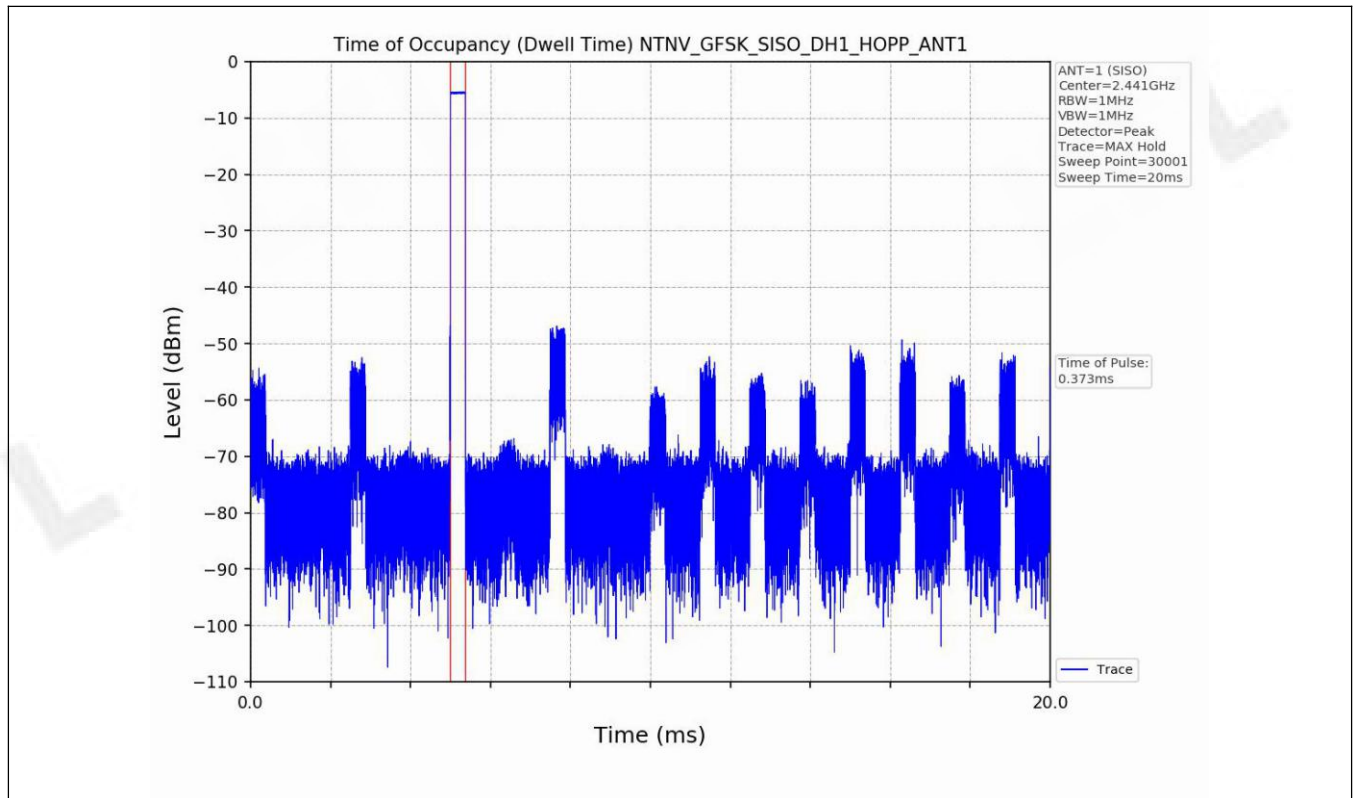

4.2 Test Graph

5. Time of Occupancy (Dwell Time)

5.1 Test Result

Test Mode	Packet Type	TX Type	ANT No.	Duration of Single Pulse (ms)	Observation Period (s)	Num of Pulse in Observation Period	Dwell Time (ms)	Limits (ms)	Verdict
GFSK	DH1	SISO	1	0.373	31.6	320	119.360	≤400	PASS
	DH3	SISO	1	1.629	31.6	159	259.011	≤400	PASS
	DH5	SISO	1	2.877	31.6	107	307.839	≤400	PASS
Pi/4DQPSK	2DH1	SISO	1	0.382	31.6	319	121.858	≤400	PASS
	2DH3	SISO	1	1.635	31.6	160	261.600	≤400	PASS
	2DH5	SISO	1	2.882	31.6	112	322.784	≤400	PASS
8DPSK	3DH1	SISO	1	6.658	31.6	57	379.506	≤400	PASS
	3DH3	SISO	1	0.641	31.6	151	96.791	≤400	PASS
	3DH5	SISO	1	0.886	31.6	103	91.258	≤400	PASS

5.2 Test Graph

6. Unwanted Emissions in Non-restricted Frequency Bands

6.1 Test Result

Test Mode	Frequency (MHz)	TX Type	ANT No.	Spurious Conducted Emission (dBm)	Limits (dBm)	Verdict
GFSK	2402	SISO	1	Refer to test graph	-24.51	PASS
	2441	SISO	1	Refer to test graph	-24.51	PASS
	2480	SISO	1	Refer to test graph	-24.51	PASS
	Hopping	SISO	1	Refer to test graph	-24.51	PASS
Pi/4DQPSK	2402	SISO	1	Refer to test graph	-24.92	PASS
	2441	SISO	1	Refer to test graph	-24.92	PASS
	2480	SISO	1	Refer to test graph	-24.92	PASS
	Hopping	SISO	1	Refer to test graph	-24.92	PASS
8DPSK	2402	SISO	1	Refer to test graph	-24.76	PASS
	2441	SISO	1	Refer to test graph	-24.76	PASS
	2480	SISO	1	Refer to test graph	-24.76	PASS