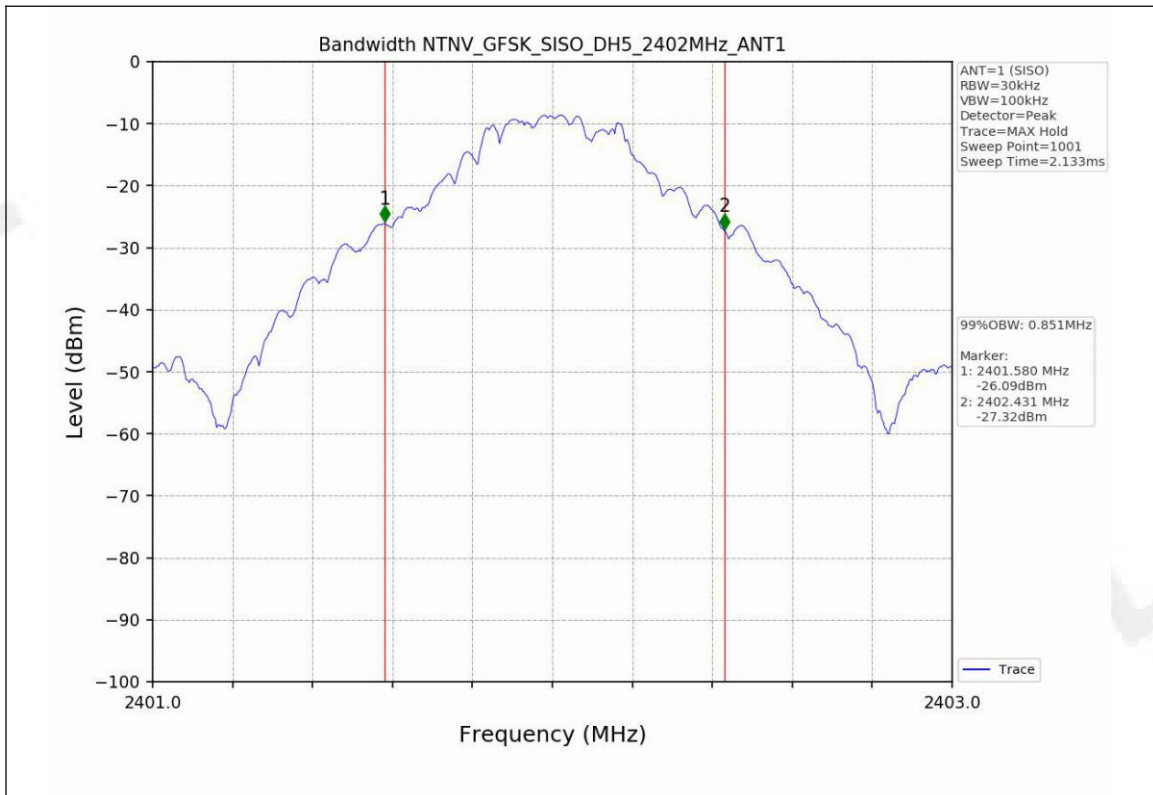

1.2 Test Graph - 20dB Bandwidth

1.3 Test Graph - 99% Occupied Bandwidth

2. Maximum Conducted Output Power

2.1 Test Result

Test Mode	Frequency (MHz)	Tx Type	Measured Peak Output Power (dBm)	Limits (dBm)	Verdict
			Ant 1		
GFSK	2402	SISO	-5.95	30	PASS
	2441	SISO	-4.92	30	PASS
	2480	SISO	-4.12	30	PASS
Pi/4DQPSK	2402	SISO	-5.34	20.97	PASS
	2441	SISO	-4.30	20.97	PASS
	2480	SISO	-3.74	20.97	PASS
8DPSK	2402	SISO	-5.27	20.97	PASS
	2441	SISO	-4.23	20.97	PASS
	2480	SISO	-3.65	20.97	PASS

2.2 Test Graph

3. Carrier frequency separation

3.1 Test Result

Test Mode	TX Type	ANT No.	Channel Separation (MHz)	20dB Bandwidth (MHz)	Limits (MHz)	Verdict
GFSK	SISO	1	1.003	0.955	≥0.955	PASS
π/4DQPSK	SISO	1	0.990	1.311	≥0.874	PASS
8DPSK	SISO	1	1.002	1.309	≥0.873	PASS