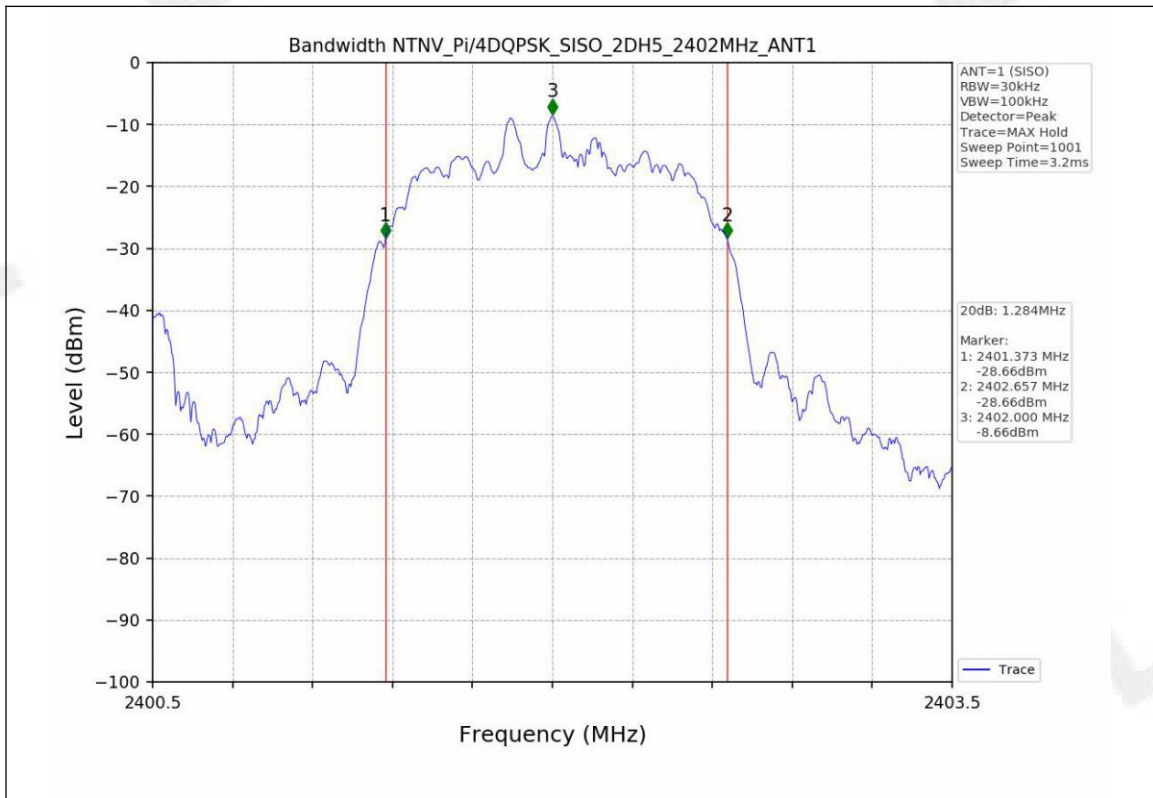

Appendix for 15.247

1. Bandwidth

1.1 Test Result

Test Mode	Frequency (MHz)	TX Type	ANT No.	20dB Bandwidth	Verdict
				Test Result (MHz)	
GFSK	2402	SISO	1	0.954	PASS
	2441	SISO	1	0.953	PASS
	2480	SISO	1	0.955	PASS
Pi/4DQPSK	2402	SISO	1	1.284	PASS
	2441	SISO	1	1.307	PASS
	2480	SISO	1	1.311	PASS
8DPSK	2402	SISO	1	1.283	PASS
	2441	SISO	1	1.281	PASS
	2480	SISO	1	1.309	PASS

Test Mode	Frequency (MHz)	TX Type	ANT No.	99% Occupied Bandwidth	
				Test Result (MHz)	
GFSK	2402	SISO	1	0.851	Only for Report Use
	2441	SISO	1	0.855	Only for Report Use
	2480	SISO	1	0.855	Only for Report Use
Pi/4DQPSK	2402	SISO	1	1.176	Only for Report Use
	2441	SISO	1	1.173	Only for Report Use
	2480	SISO	1	1.177	Only for Report Use
8DPSK	2402	SISO	1	1.169	Only for Report Use
	2441	SISO	1	1.171	Only for Report Use
	2480	SISO	1	1.171	Only for Report Use

1.2 Test Graph - 20dB Bandwidth

1.3 Test Graph - 99% Occupied Bandwidth

2. Maximum Conducted Output Power

2.1 Test Result

Test Mode	Frequency (MHz)	Tx Type	Measured Peak Output Power (dBm)	Limits (dBm)	Verdict
			Ant 1		
GFSK	2402	SISO	-5.95	30	PASS
	2441	SISO	-4.92	30	PASS
	2480	SISO	-4.12	30	PASS
Pi/4DQPSK	2402	SISO	-5.34	20.97	PASS
	2441	SISO	-4.30	20.97	PASS
	2480	SISO	-3.74	20.97	PASS
8DPSK	2402	SISO	-5.27	20.97	PASS
	2441	SISO	-4.23	20.97	PASS
	2480	SISO	-3.65	20.97	PASS