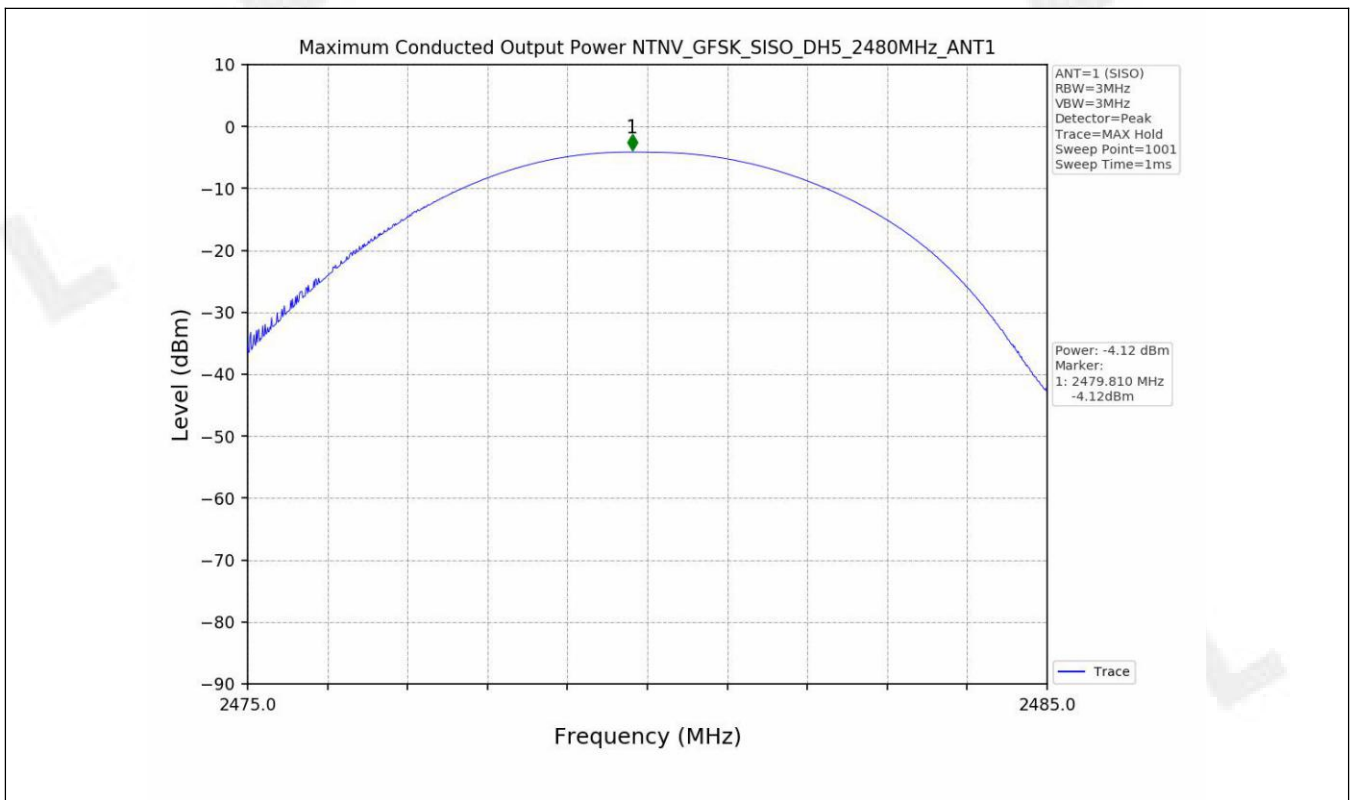

1.2 Test Graph - 20dB Bandwidth

1.3 Test Graph - 99% Occupied Bandwidth

2. Maximum Conducted Output Power

2.1 Test Result

Test Mode	Frequency (MHz)	Tx Type	Measured Peak Output Power (dBm)	Limits (dBm)	Verdict
			Ant 1		
GFSK	2402	SISO	-5.95	30	PASS
	2441	SISO	-4.92	30	PASS
	2480	SISO	-4.12	30	PASS
Pi/4DQPSK	2402	SISO	-5.34	20.97	PASS
	2441	SISO	-4.30	20.97	PASS
	2480	SISO	-3.74	20.97	PASS
8DPSK	2402	SISO	-5.27	20.97	PASS
	2441	SISO	-4.23	20.97	PASS
	2480	SISO	-3.65	20.97	PASS

2.2 Test Graph

3. Carrier frequency separation

3.1 Test Result

Test Mode	TX Type	ANT No.	Channel Separation (MHz)	20dB Bandwidth (MHz)	Limits (MHz)	Verdict
GFSK	SISO	1	1.003	0.955	≥0.955	PASS
π/4DQPSK	SISO	1	0.990	1.311	≥0.874	PASS
8DPSK	SISO	1	1.002	1.309	≥0.873	PASS