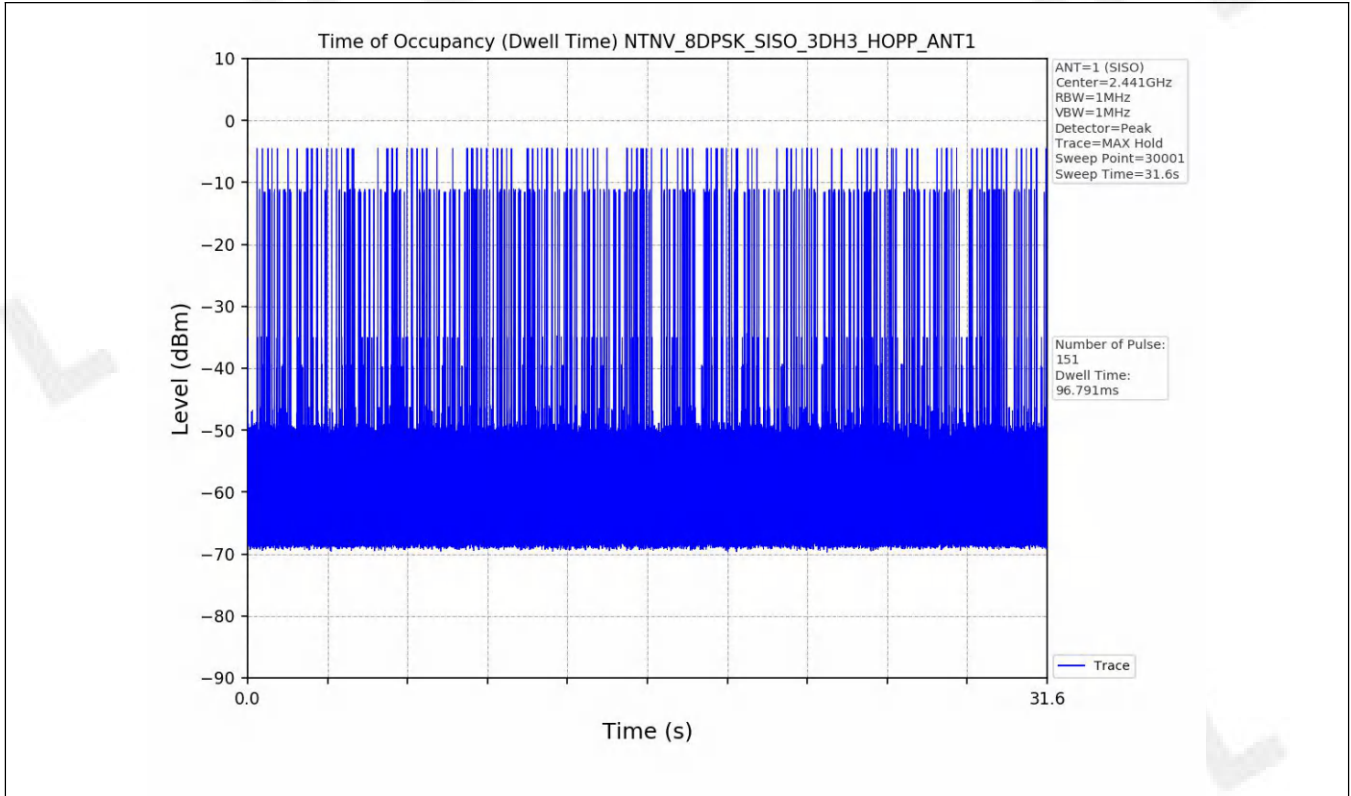

4.2 Test Graph

5. Time of Occupancy (Dwell Time)

5.1 Test Result

Test Mode	Packet Type	TX Type	ANT No.	Duration of Single Pulse (ms)	Observation Period (s)	Num of Pulse in Observation Period	Dwell Time (ms)	Limits (ms)	Verdict
GFSK	DH1	SISO	1	0.373	31.6	320	119.360	≤400	PASS
	DH3	SISO	1	1.629	31.6	159	259.011	≤400	PASS
	DH5	SISO	1	2.877	31.6	107	307.839	≤400	PASS
Pi/4DQPSK	2DH1	SISO	1	0.382	31.6	319	121.858	≤400	PASS
	2DH3	SISO	1	1.635	31.6	160	261.600	≤400	PASS
	2DH5	SISO	1	2.882	31.6	112	322.784	≤400	PASS
8DPSK	3DH1	SISO	1	6.658	31.6	57	379.506	≤400	PASS
	3DH3	SISO	1	0.641	31.6	151	96.791	≤400	PASS
	3DH5	SISO	1	0.886	31.6	103	91.258	≤400	PASS

5.2 Test Graph

6. Unwanted Emissions in Non-restricted Frequency Bands

6.1 Test Result

Test Mode	Frequency (MHz)	TX Type	ANT No.	Spurious Conducted Emission (dBm)	Limits (dBm)	Verdict
GFSK	2402	SISO	1	Refer to test graph	-24.51	PASS
	2441	SISO	1	Refer to test graph	-24.51	PASS
	2480	SISO	1	Refer to test graph	-24.51	PASS
	Hopping	SISO	1	Refer to test graph	-24.51	PASS
Pi/4DQPSK	2402	SISO	1	Refer to test graph	-24.92	PASS
	2441	SISO	1	Refer to test graph	-24.92	PASS
	2480	SISO	1	Refer to test graph	-24.92	PASS
	Hopping	SISO	1	Refer to test graph	-24.92	PASS
8DPSK	2402	SISO	1	Refer to test graph	-24.76	PASS
	2441	SISO	1	Refer to test graph	-24.76	PASS
	2480	SISO	1	Refer to test graph	-24.76	PASS

	Hopping	SISO	1	Refer to test graph	-24.76	PASS
--	---------	------	---	---------------------	--------	------

6.2 Test Graph