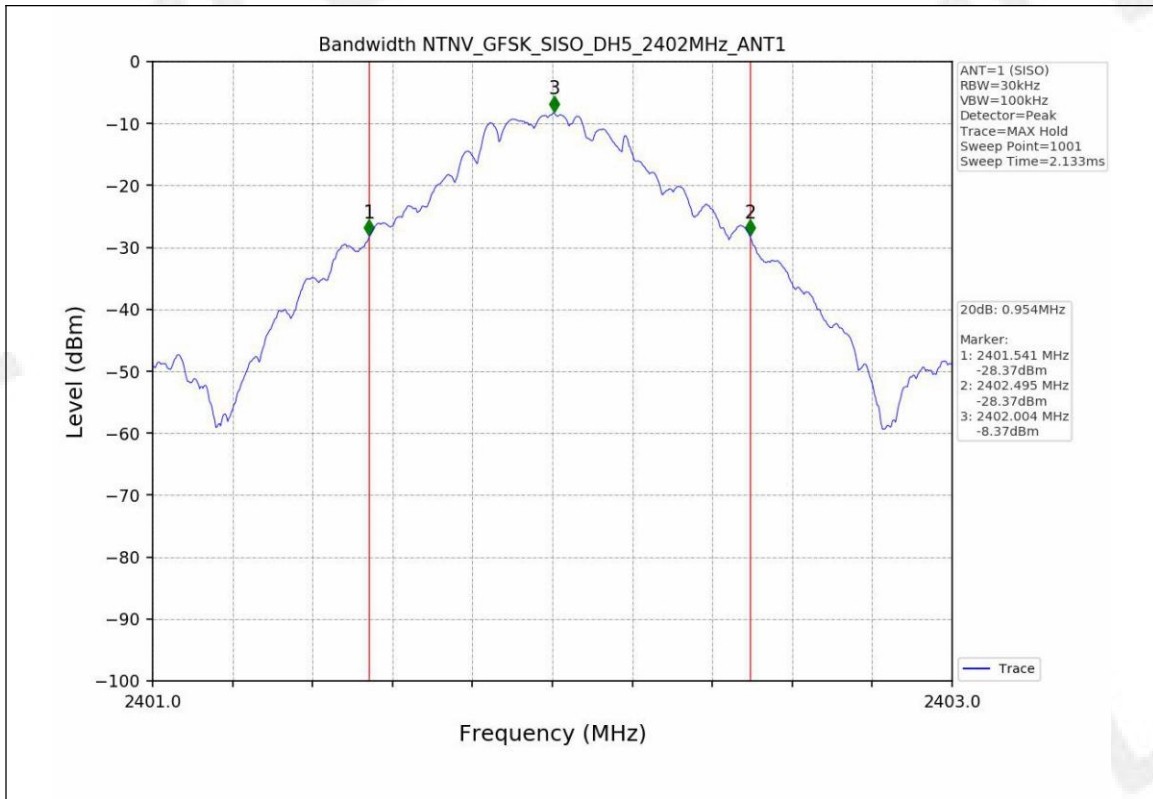

Appendix for 15.247

1. Bandwidth

1.1 Test Result

Test Mode	Frequency (MHz)	TX Type	ANT No.	20dB Bandwidth	Verdict
				Test Result (MHz)	
GFSK	2402	SISO	1	0.954	PASS
	2441	SISO	1	0.953	PASS
	2480	SISO	1	0.955	PASS
Pi/4DQPSK	2402	SISO	1	1.284	PASS
	2441	SISO	1	1.307	PASS
	2480	SISO	1	1.311	PASS
8DPSK	2402	SISO	1	1.283	PASS
	2441	SISO	1	1.281	PASS
	2480	SISO	1	1.309	PASS

Test Mode	Frequency (MHz)	TX Type	ANT No.	99% Occupied Bandwidth	
				Test Result (MHz)	
GFSK	2402	SISO	1	0.851	Only for Report Use
	2441	SISO	1	0.855	Only for Report Use
	2480	SISO	1	0.855	Only for Report Use
Pi/4DQPSK	2402	SISO	1	1.176	Only for Report Use
	2441	SISO	1	1.173	Only for Report Use
	2480	SISO	1	1.177	Only for Report Use
8DPSK	2402	SISO	1	1.169	Only for Report Use
	2441	SISO	1	1.171	Only for Report Use
	2480	SISO	1	1.171	Only for Report Use

1.2 Test Graph - 20dB Bandwidth

1.3 Test Graph - 99% Occupied Bandwidth

2. Maximum Conducted Output Power

2.1 Test Result

Test Mode	Frequency (MHz)	Tx Type	Measured Peak Output Power (dBm)	Limits (dBm)	Verdict
			Ant 1		
GFSK	2402	SISO	-5.95	30	PASS
	2441	SISO	-4.92	30	PASS
	2480	SISO	-4.12	30	PASS
Pi/4DQPSK	2402	SISO	-5.34	20.97	PASS
	2441	SISO	-4.30	20.97	PASS
	2480	SISO	-3.74	20.97	PASS
8DPSK	2402	SISO	-5.27	20.97	PASS
	2441	SISO	-4.23	20.97	PASS
	2480	SISO	-3.65	20.97	PASS

2.2 Test Graph

3. Carrier frequency separation

3.1 Test Result

Test Mode	TX Type	ANT No.	Channel Separation (MHz)	20dB Bandwidth (MHz)	Limits (MHz)	Verdict
GFSK	SISO	1	1.003	0.955	≥0.955	PASS
π/4DQPSK	SISO	1	0.990	1.311	≥0.874	PASS
8DPSK	SISO	1	1.002	1.309	≥0.873	PASS