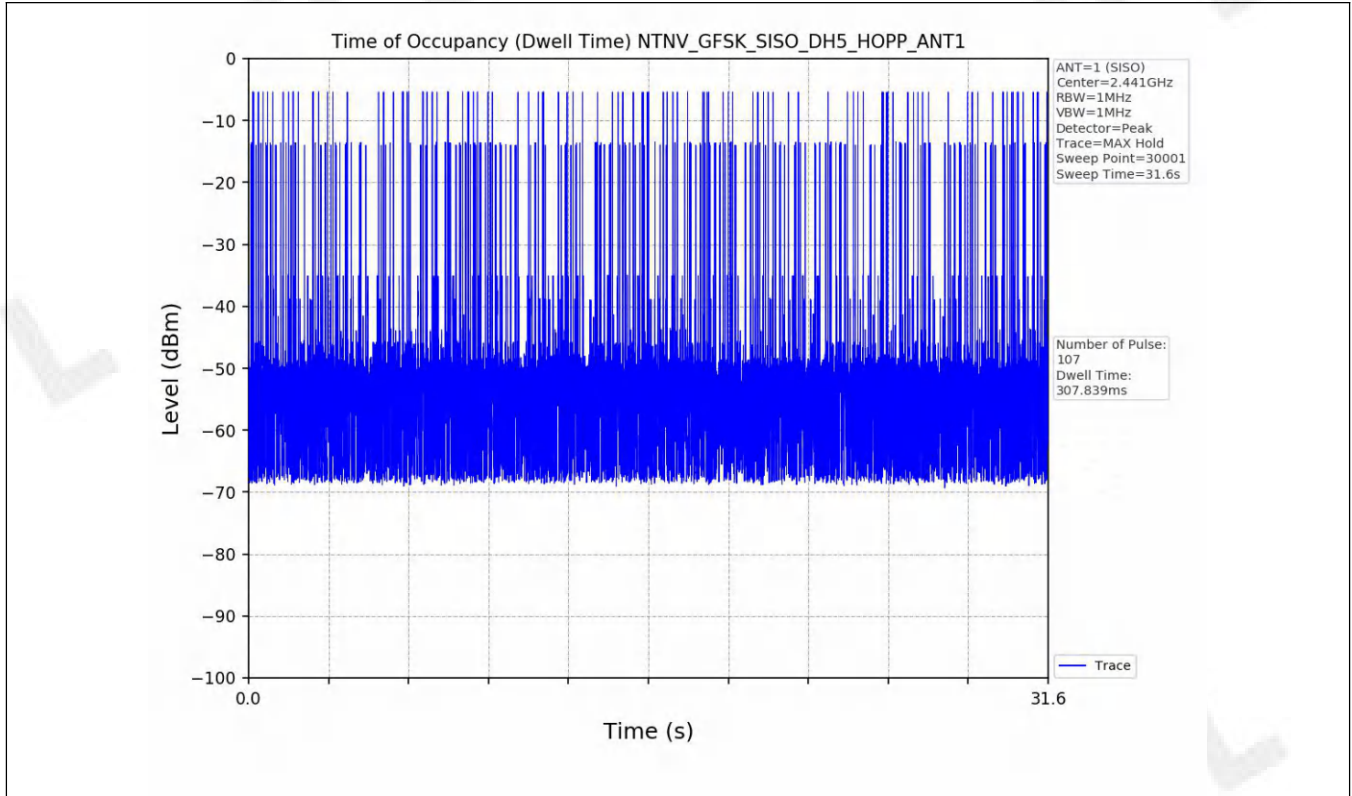

4.2 Test Graph

5. Time of Occupancy (Dwell Time)

5.1 Test Result

Test Mode	Packet Type	TX Type	ANT No.	Duration of Single Pulse (ms)	Observation Period (s)	Num of Pulse in Observation Period	Dwell Time (ms)	Limits (ms)	Verdict
GFSK	DH1	SISO	1	0.373	31.6	320	119.360	≤400	PASS
	DH3	SISO	1	1.629	31.6	159	259.011	≤400	PASS
	DH5	SISO	1	2.877	31.6	107	307.839	≤400	PASS
Pi/4DQPSK	2DH1	SISO	1	0.382	31.6	319	121.858	≤400	PASS
	2DH3	SISO	1	1.635	31.6	160	261.600	≤400	PASS
	2DH5	SISO	1	2.882	31.6	112	322.784	≤400	PASS
8DPSK	3DH1	SISO	1	6.658	31.6	57	379.506	≤400	PASS
	3DH3	SISO	1	0.641	31.6	151	96.791	≤400	PASS
	3DH5	SISO	1	0.886	31.6	103	91.258	≤400	PASS

5.2 Test Graph

6. Unwanted Emissions in Non-restricted Frequency Bands

6.1 Test Result

Test Mode	Frequency (MHz)	TX Type	ANT No.	Spurious Conducted Emission (dBm)	Limits (dBm)	Verdict
GFSK	2402	SISO	1	Refer to test graph	-24.51	PASS
	2441	SISO	1	Refer to test graph	-24.51	PASS
	2480	SISO	1	Refer to test graph	-24.51	PASS
	Hopping	SISO	1	Refer to test graph	-24.51	PASS
Pi/4DQPSK	2402	SISO	1	Refer to test graph	-24.92	PASS
	2441	SISO	1	Refer to test graph	-24.92	PASS
	2480	SISO	1	Refer to test graph	-24.92	PASS
	Hopping	SISO	1	Refer to test graph	-24.92	PASS
8DPSK	2402	SISO	1	Refer to test graph	-24.76	PASS
	2441	SISO	1	Refer to test graph	-24.76	PASS
	2480	SISO	1	Refer to test graph	-24.76	PASS