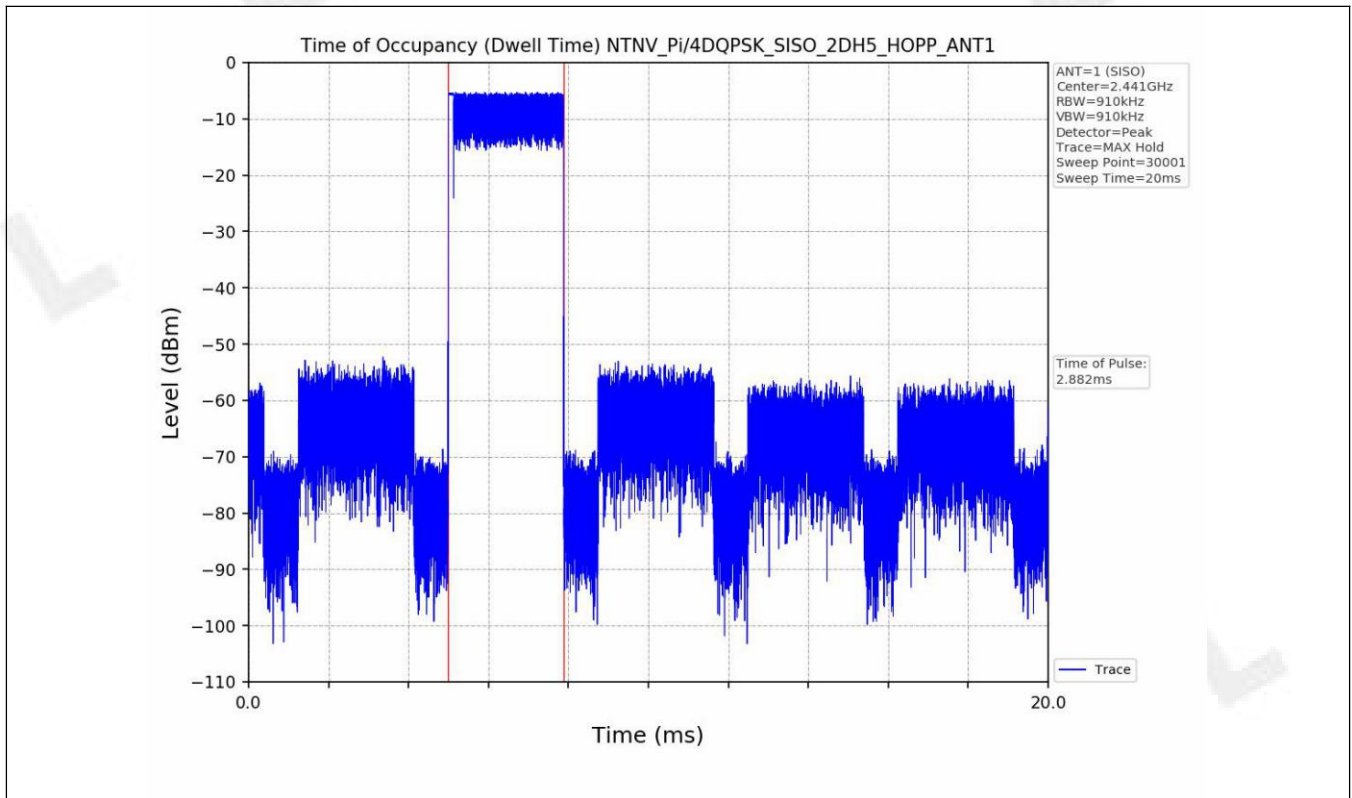

4.2 Test Graph

5. Time of Occupancy (Dwell Time)

5.1 Test Result

Test Mode	Packet Type	TX Type	ANT No.	Duration of Single Pulse (ms)	Observation Period (s)	Num of Pulse in Observation Period	Dwell Time (ms)	Limits (ms)	Verdict
GFSK	DH1	SISO	1	0.373	31.6	320	119.360	≤400	PASS
	DH3	SISO	1	1.629	31.6	159	259.011	≤400	PASS
	DH5	SISO	1	2.877	31.6	107	307.839	≤400	PASS
Pi/4DQPSK	2DH1	SISO	1	0.382	31.6	319	121.858	≤400	PASS
	2DH3	SISO	1	1.635	31.6	160	261.600	≤400	PASS
	2DH5	SISO	1	2.882	31.6	112	322.784	≤400	PASS
8DPSK	3DH1	SISO	1	6.658	31.6	57	379.506	≤400	PASS
	3DH3	SISO	1	0.641	31.6	151	96.791	≤400	PASS
	3DH5	SISO	1	0.886	31.6	103	91.258	≤400	PASS

5.2 Test Graph

6. Unwanted Emissions in Non-restricted Frequency Bands

6.1 Test Result

Test Mode	Frequency (MHz)	TX Type	ANT No.	Spurious Conducted Emission (dBm)	Limits (dBm)	Verdict
GFSK	2402	SISO	1	Refer to test graph	-24.51	PASS
	2441	SISO	1	Refer to test graph	-24.51	PASS
	2480	SISO	1	Refer to test graph	-24.51	PASS
	Hopping	SISO	1	Refer to test graph	-24.51	PASS
Pi/4DQPSK	2402	SISO	1	Refer to test graph	-24.92	PASS
	2441	SISO	1	Refer to test graph	-24.92	PASS
	2480	SISO	1	Refer to test graph	-24.92	PASS
	Hopping	SISO	1	Refer to test graph	-24.92	PASS
8DPSK	2402	SISO	1	Refer to test graph	-24.76	PASS
	2441	SISO	1	Refer to test graph	-24.76	PASS
	2480	SISO	1	Refer to test graph	-24.76	PASS

	Hopping	SISO	1	Refer to test graph	-24.76	PASS
--	---------	------	---	---------------------	--------	------

6.2 Test Graph