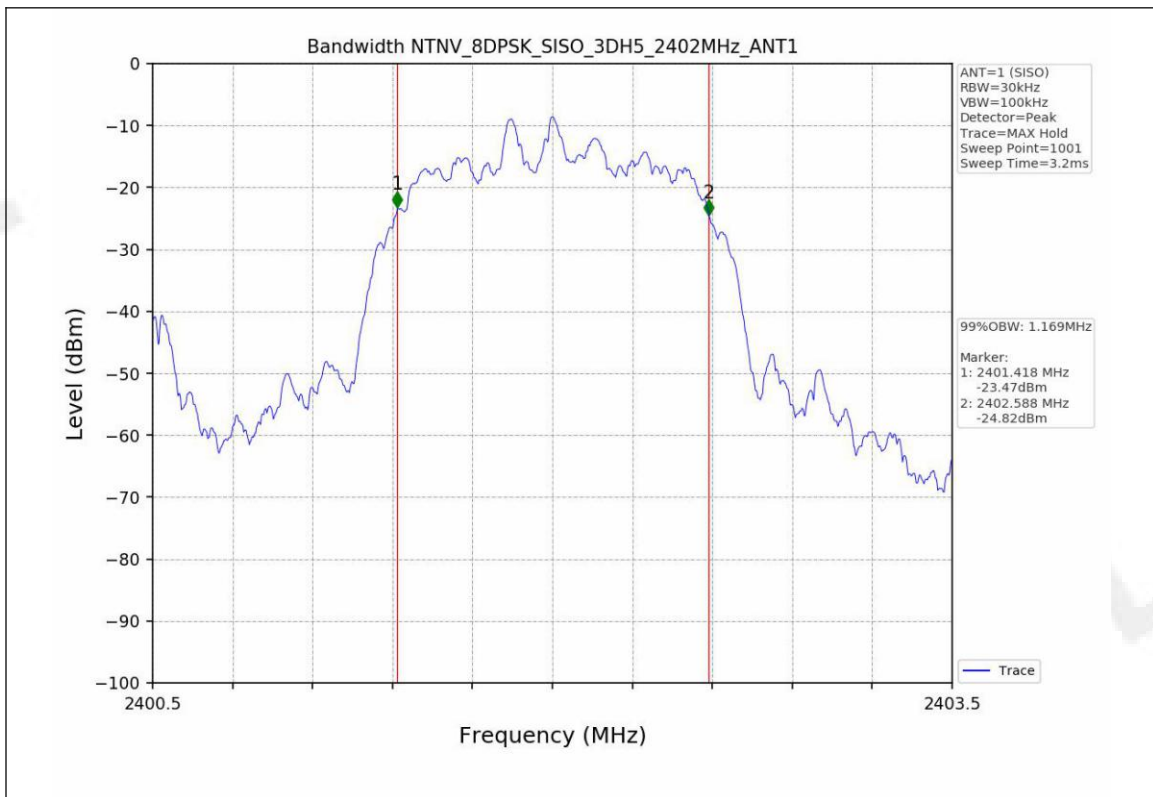

1.2 Test Graph - 20dB Bandwidth

1.3 Test Graph - 99% Occupied Bandwidth

2. Maximum Conducted Output Power

2.1 Test Result

Test Mode	Frequency (MHz)	Tx Type	Measured Peak Output Power (dBm)	Limits (dBm)	Verdict
			Ant 1		
GFSK	2402	SISO	-5.95	30	PASS
	2441	SISO	-4.92	30	PASS
	2480	SISO	-4.12	30	PASS
Pi/4DQPSK	2402	SISO	-5.34	20.97	PASS
	2441	SISO	-4.30	20.97	PASS
	2480	SISO	-3.74	20.97	PASS
8DPSK	2402	SISO	-5.27	20.97	PASS
	2441	SISO	-4.23	20.97	PASS
	2480	SISO	-3.65	20.97	PASS

2.2 Test Graph

3. Carrier frequency separation

3.1 Test Result

Test Mode	TX Type	ANT No.	Channel Separation (MHz)	20dB Bandwidth (MHz)	Limits (MHz)	Verdict
GFSK	SISO	1	1.003	0.955	≥0.955	PASS
π/4DQPSK	SISO	1	0.990	1.311	≥0.874	PASS
8DPSK	SISO	1	1.002	1.309	≥0.873	PASS