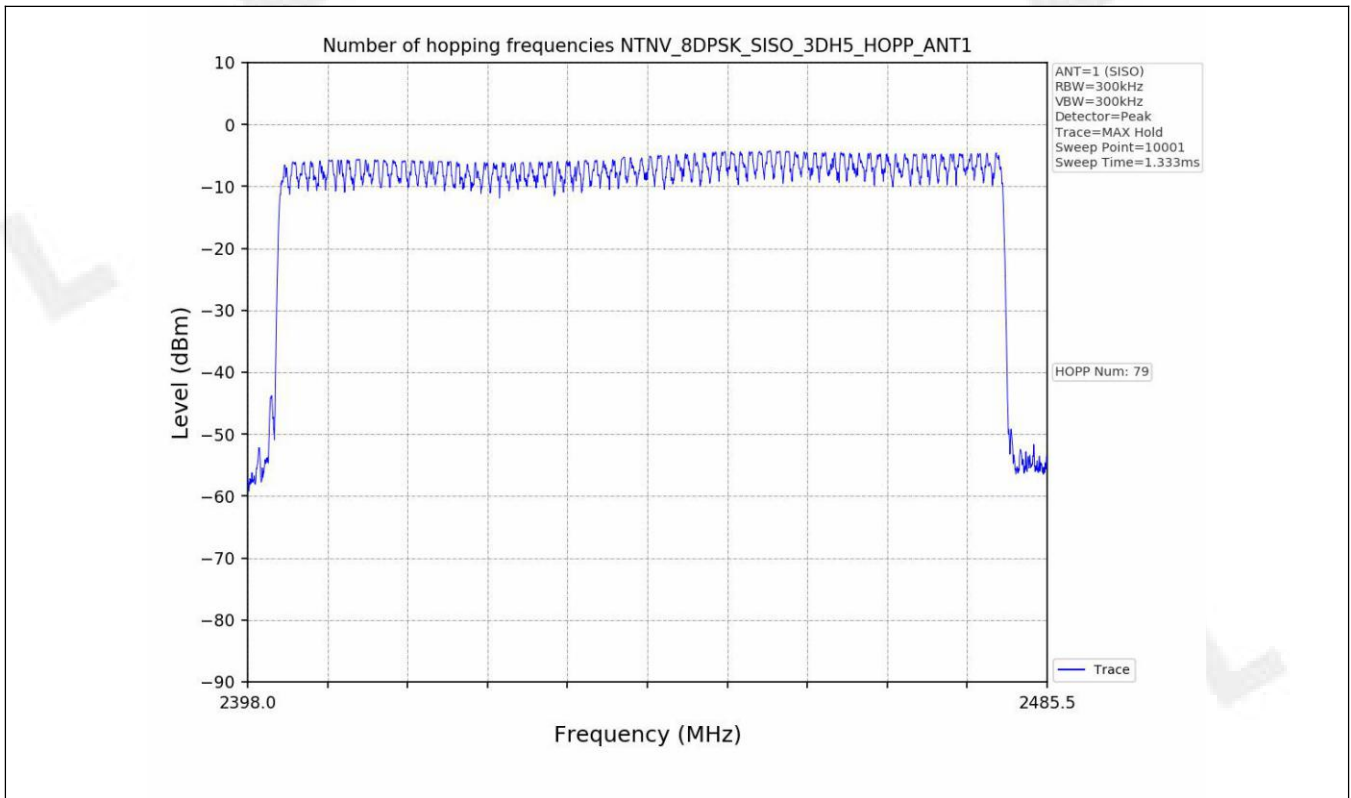

3.2 Test Graph

4. Number of hopping frequencies

4.1 Test Result

Test Mode	TX Type	ANT No.	Num of Hopping Frequencies	Limits	Verdict
GFSK	SISO	1	79	≥15	PASS
Pi/4DQPSK	SISO	1	79	≥15	PASS
8DPSK	SISO	1	79	≥15	PASS

4.2 Test Graph

5. Time of Occupancy (Dwell Time)

5.1 Test Result

Test Mode	Packet Type	TX Type	ANT No.	Duration of Single Pulse (ms)	Observation Period (s)	Num of Pulse in Observation Period	Dwell Time (ms)	Limits (ms)	Verdict
GFSK	DH1	SISO	1	0.373	31.6	320	119.360	≤400	PASS
	DH3	SISO	1	1.629	31.6	159	259.011	≤400	PASS
	DH5	SISO	1	2.877	31.6	107	307.839	≤400	PASS
Pi/4DQPSK	2DH1	SISO	1	0.382	31.6	319	121.858	≤400	PASS
	2DH3	SISO	1	1.635	31.6	160	261.600	≤400	PASS
	2DH5	SISO	1	2.882	31.6	112	322.784	≤400	PASS
8DPSK	3DH1	SISO	1	6.658	31.6	57	379.506	≤400	PASS
	3DH3	SISO	1	0.641	31.6	151	96.791	≤400	PASS
	3DH5	SISO	1	0.886	31.6	103	91.258	≤400	PASS