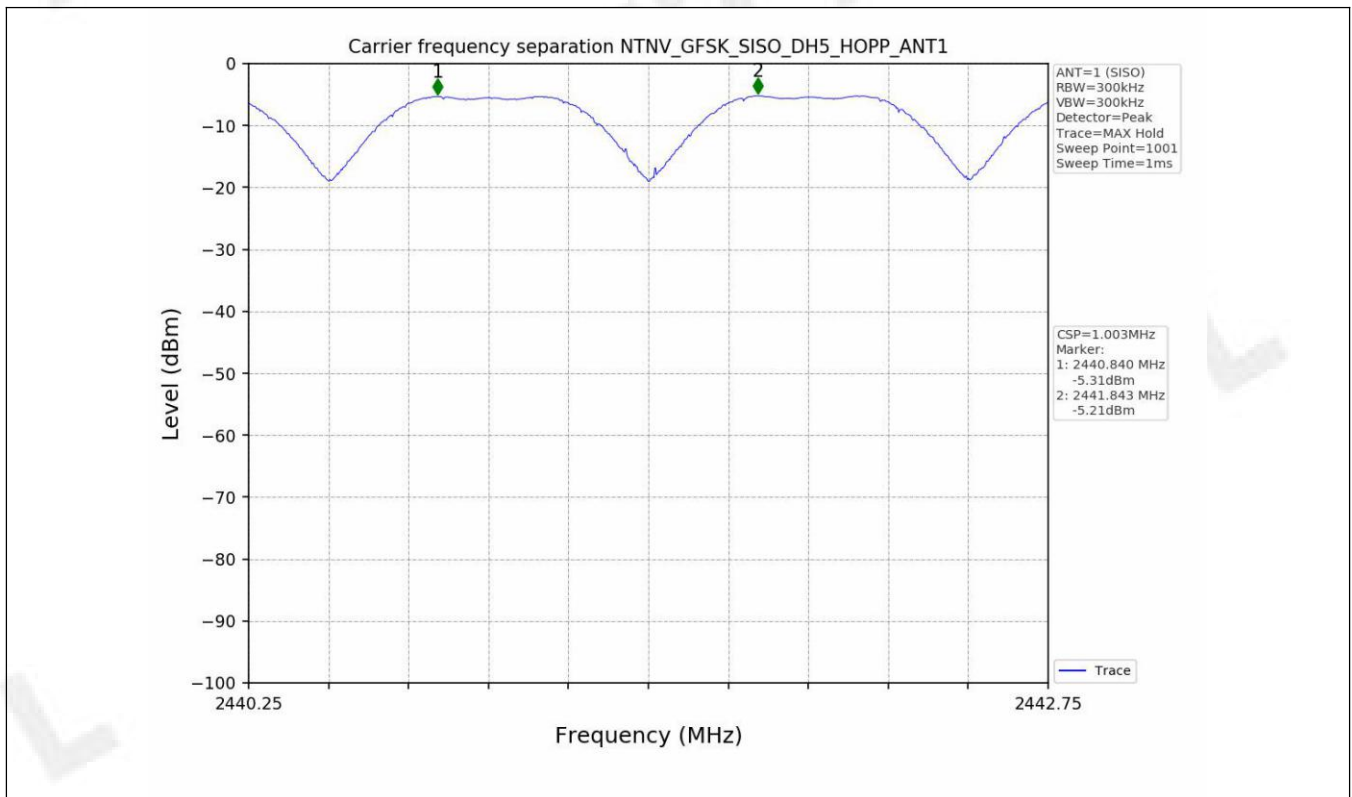

3. Carrier frequency separation

3.1 Test Result

Test Mode	TX Type	ANT No.	Channel Separation (MHz)	20dB Bandwidth (MHz)	Limits (MHz)	Verdict
GFSK	SISO	1	1.003	0.955	≥0.955	PASS
π/4DQPSK	SISO	1	0.990	1.311	≥0.874	PASS
8DPSK	SISO	1	1.002	1.309	≥0.873	PASS

3.2 Test Graph