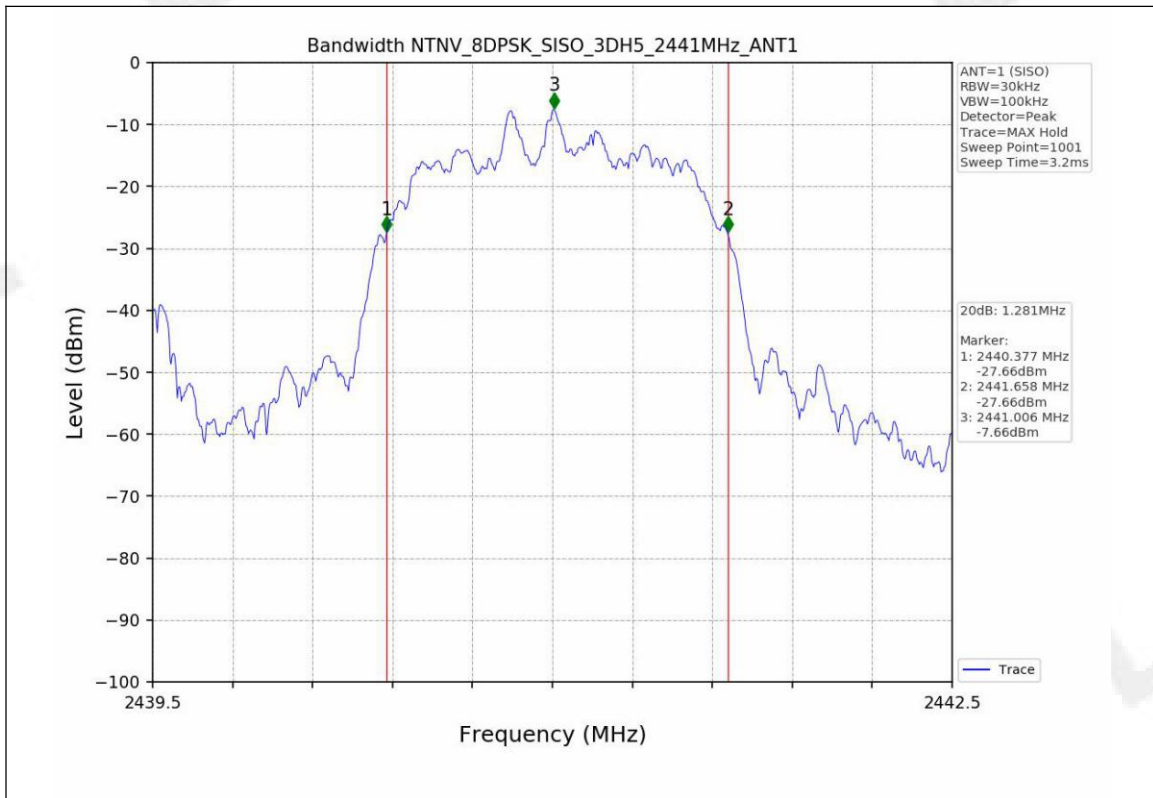

Appendix for 15.247

1. Bandwidth

1.1 Test Result

Test Mode	Frequency (MHz)	TX Type	ANT No.	20dB Bandwidth	Verdict
				Test Result (MHz)	
GFSK	2402	SISO	1	0.954	PASS
	2441	SISO	1	0.953	PASS
	2480	SISO	1	0.955	PASS
Pi/4DQPSK	2402	SISO	1	1.284	PASS
	2441	SISO	1	1.307	PASS
	2480	SISO	1	1.311	PASS
8DPSK	2402	SISO	1	1.283	PASS
	2441	SISO	1	1.281	PASS
	2480	SISO	1	1.309	PASS

Test Mode	Frequency (MHz)	TX Type	ANT No.	99% Occupied Bandwidth	
				Test Result (MHz)	
GFSK	2402	SISO	1	0.851	Only for Report Use
	2441	SISO	1	0.855	Only for Report Use
	2480	SISO	1	0.855	Only for Report Use
Pi/4DQPSK	2402	SISO	1	1.176	Only for Report Use
	2441	SISO	1	1.173	Only for Report Use
	2480	SISO	1	1.177	Only for Report Use
8DPSK	2402	SISO	1	1.169	Only for Report Use
	2441	SISO	1	1.171	Only for Report Use
	2480	SISO	1	1.171	Only for Report Use

1.2 Test Graph - 20dB Bandwidth

1.3 Test Graph - 99% Occupied Bandwidth

2. Maximum Conducted Output Power

2.1 Test Result

Test Mode	Frequency (MHz)	Tx Type	Measured Peak Output Power (dBm)	Limits (dBm)	Verdict
			Ant 1		
GFSK	2402	SISO	-5.95	30	PASS
	2441	SISO	-4.92	30	PASS
	2480	SISO	-4.12	30	PASS
Pi/4DQPSK	2402	SISO	-5.34	20.97	PASS
	2441	SISO	-4.30	20.97	PASS
	2480	SISO	-3.74	20.97	PASS
8DPSK	2402	SISO	-5.27	20.97	PASS
	2441	SISO	-4.23	20.97	PASS
	2480	SISO	-3.65	20.97	PASS