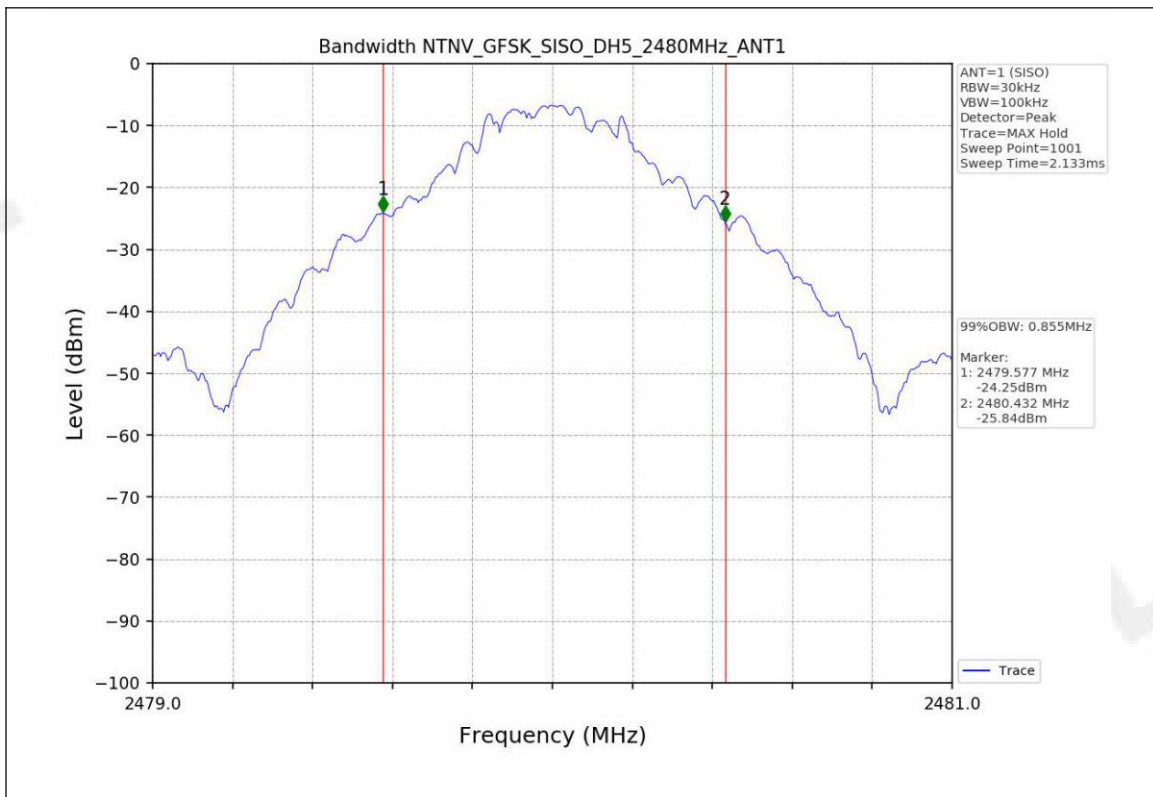

1.2 Test Graph - 20dB Bandwidth

1.3 Test Graph - 99% Occupied Bandwidth

2. Maximum Conducted Output Power

2.1 Test Result

Test Mode	Frequency (MHz)	Tx Type	Measured Peak Output Power (dBm)	Limits (dBm)	Verdict
			Ant 1		
GFSK	2402	SISO	-5.95	30	PASS
	2441	SISO	-4.92	30	PASS
	2480	SISO	-4.12	30	PASS
Pi/4DQPSK	2402	SISO	-5.34	20.97	PASS
	2441	SISO	-4.30	20.97	PASS
	2480	SISO	-3.74	20.97	PASS
8DPSK	2402	SISO	-5.27	20.97	PASS
	2441	SISO	-4.23	20.97	PASS
	2480	SISO	-3.65	20.97	PASS

2.2 Test Graph

3. Carrier frequency separation

3.1 Test Result

Test Mode	TX Type	ANT No.	Channel Separation (MHz)	20dB Bandwidth (MHz)	Limits (MHz)	Verdict
GFSK	SISO	1	1.003	0.955	≥0.955	PASS
π/4DQPSK	SISO	1	0.990	1.311	≥0.874	PASS
8DPSK	SISO	1	1.002	1.309	≥0.873	PASS