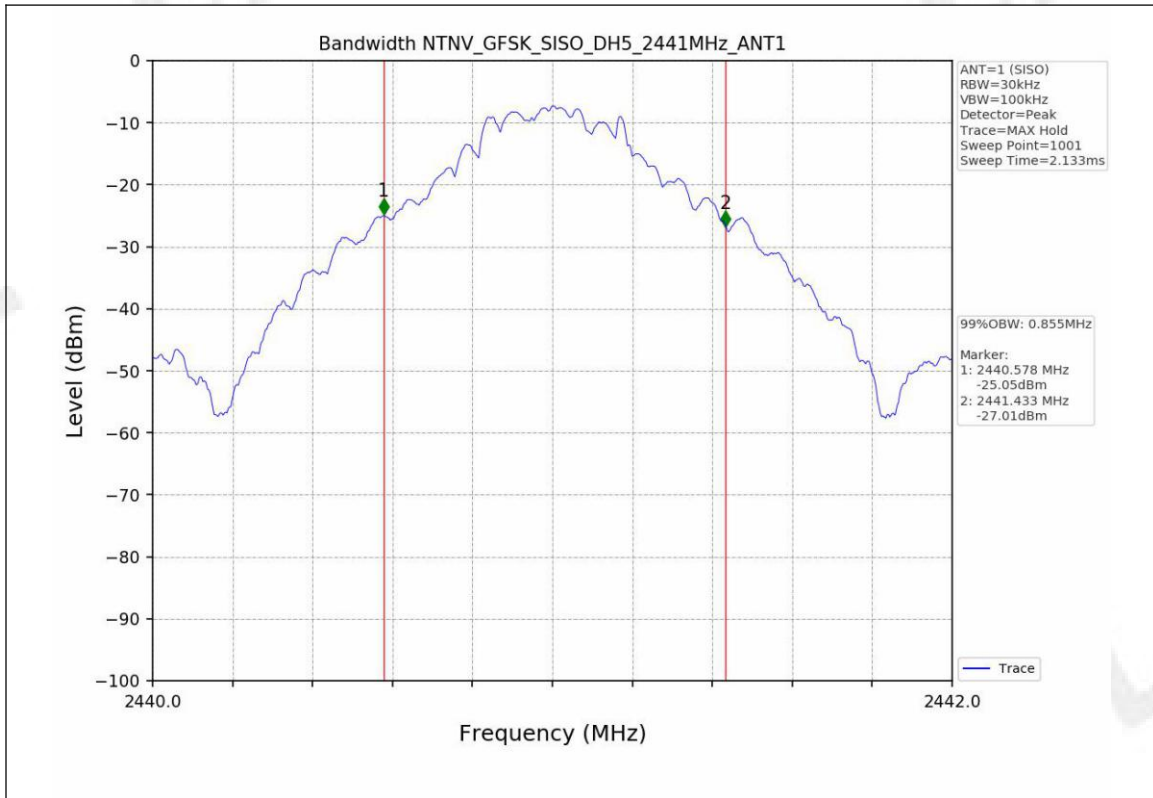

Test Mode	Frequency (MHz)	TX Type	ANT No.	99% Occupied Bandwidth	
				Test Result (MHz)	
GFSK	2402	SISO	1	0.851	Only for Report Use
	2441	SISO	1	0.855	Only for Report Use
	2480	SISO	1	0.855	Only for Report Use
Pi/4DQPSK	2402	SISO	1	1.176	Only for Report Use
	2441	SISO	1	1.173	Only for Report Use
	2480	SISO	1	1.177	Only for Report Use
8DPSK	2402	SISO	1	1.169	Only for Report Use
	2441	SISO	1	1.171	Only for Report Use
	2480	SISO	1	1.171	Only for Report Use

1.2 Test Graph - 20dB Bandwidth

1.3 Test Graph - 99% Occupied Bandwidth

2. Maximum Conducted Output Power

2.1 Test Result

Test Mode	Frequency (MHz)	Tx Type	Measured Peak Output Power (dBm)	Limits (dBm)	Verdict
			Ant 1		
GFSK	2402	SISO	-5.95	30	PASS
	2441	SISO	-4.92	30	PASS
	2480	SISO	-4.12	30	PASS
Pi/4DQPSK	2402	SISO	-5.34	20.97	PASS
	2441	SISO	-4.30	20.97	PASS
	2480	SISO	-3.74	20.97	PASS
8DPSK	2402	SISO	-5.27	20.97	PASS
	2441	SISO	-4.23	20.97	PASS
	2480	SISO	-3.65	20.97	PASS

2.2 Test Graph

3. Carrier frequency separation

3.1 Test Result

Test Mode	TX Type	ANT No.	Channel Separation (MHz)	20dB Bandwidth (MHz)	Limits (MHz)	Verdict
GFSK	SISO	1	1.003	0.955	≥0.955	PASS
π/4DQPSK	SISO	1	0.990	1.311	≥0.874	PASS
8DPSK	SISO	1	1.002	1.309	≥0.873	PASS