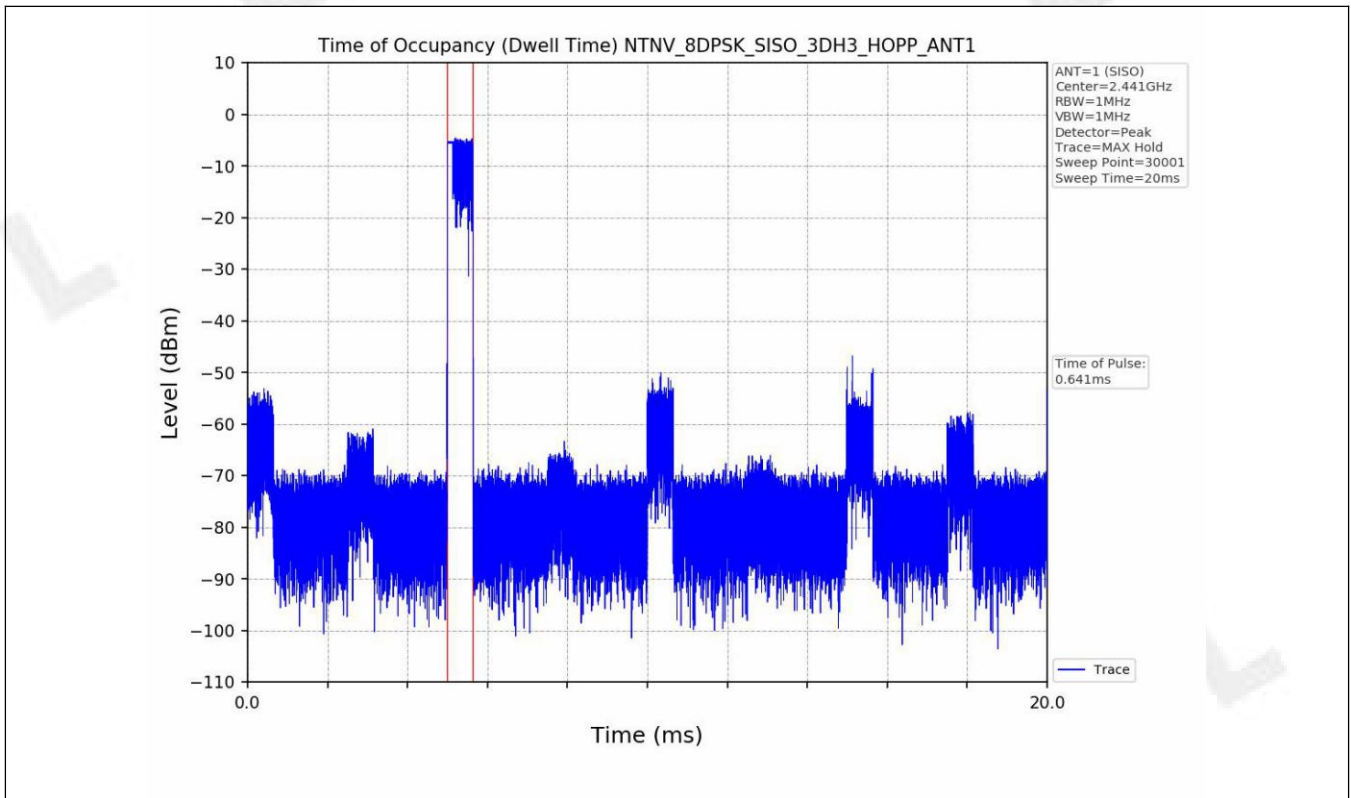

5.2 Test Graph

6. Unwanted Emissions in Non-restricted Frequency Bands

6.1 Test Result

Test Mode	Frequency (MHz)	TX Type	ANT No.	Spurious Conducted Emission (dBm)	Limits (dBm)	Verdict
GFSK	2402	SISO	1	Refer to test graph	-24.51	PASS
	2441	SISO	1	Refer to test graph	-24.51	PASS
	2480	SISO	1	Refer to test graph	-24.51	PASS
	Hopping	SISO	1	Refer to test graph	-24.51	PASS
Pi/4DQPSK	2402	SISO	1	Refer to test graph	-24.92	PASS
	2441	SISO	1	Refer to test graph	-24.92	PASS
	2480	SISO	1	Refer to test graph	-24.92	PASS
	Hopping	SISO	1	Refer to test graph	-24.92	PASS
8DPSK	2402	SISO	1	Refer to test graph	-24.76	PASS
	2441	SISO	1	Refer to test graph	-24.76	PASS
	2480	SISO	1	Refer to test graph	-24.76	PASS

	Hopping	SISO	1	Refer to test graph	-24.76	PASS
--	---------	------	---	---------------------	--------	------

6.2 Test Graph