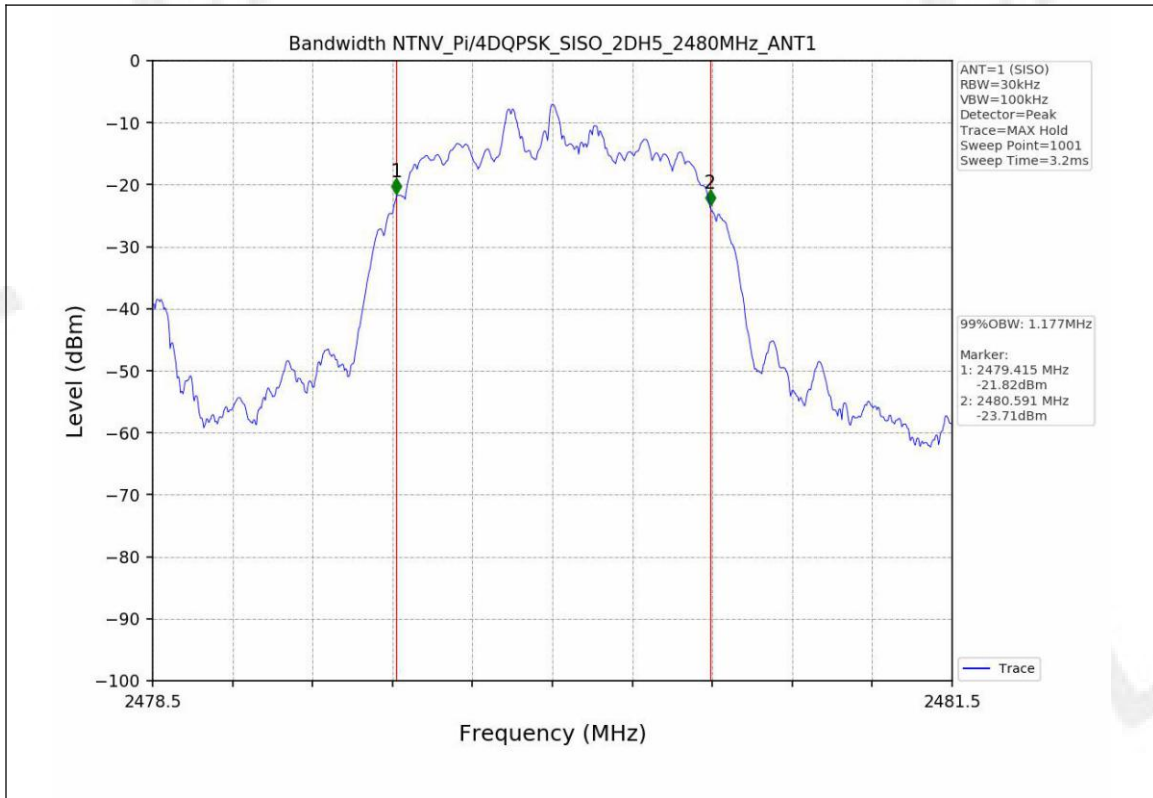

Test Mode	Frequency (MHz)	TX Type	ANT No.	99% Occupied Bandwidth	
				Test Result (MHz)	
GFSK	2402	SISO	1	0.851	Only for Report Use
	2441	SISO	1	0.855	Only for Report Use
	2480	SISO	1	0.855	Only for Report Use
Pi/4DQPSK	2402	SISO	1	1.176	Only for Report Use
	2441	SISO	1	1.173	Only for Report Use
	2480	SISO	1	1.177	Only for Report Use
8DPSK	2402	SISO	1	1.169	Only for Report Use
	2441	SISO	1	1.171	Only for Report Use
	2480	SISO	1	1.171	Only for Report Use

1.2 Test Graph - 20dB Bandwidth

1.3 Test Graph - 99% Occupied Bandwidth

2. Maximum Conducted Output Power

2.1 Test Result

Test Mode	Frequency (MHz)	Tx Type	Measured Peak Output Power (dBm)	Limits (dBm)	Verdict
			Ant 1		
GFSK	2402	SISO	-5.95	30	PASS
	2441	SISO	-4.92	30	PASS
	2480	SISO	-4.12	30	PASS
Pi/4DQPSK	2402	SISO	-5.34	20.97	PASS
	2441	SISO	-4.30	20.97	PASS
	2480	SISO	-3.74	20.97	PASS
8DPSK	2402	SISO	-5.27	20.97	PASS
	2441	SISO	-4.23	20.97	PASS
	2480	SISO	-3.65	20.97	PASS

2.2 Test Graph

3. Carrier frequency separation

3.1 Test Result

Test Mode	TX Type	ANT No.	Channel Separation (MHz)	20dB Bandwidth (MHz)	Limits (MHz)	Verdict
GFSK	SISO	1	1.003	0.955	≥0.955	PASS
π/4DQPSK	SISO	1	0.990	1.311	≥0.874	PASS
8DPSK	SISO	1	1.002	1.309	≥0.873	PASS