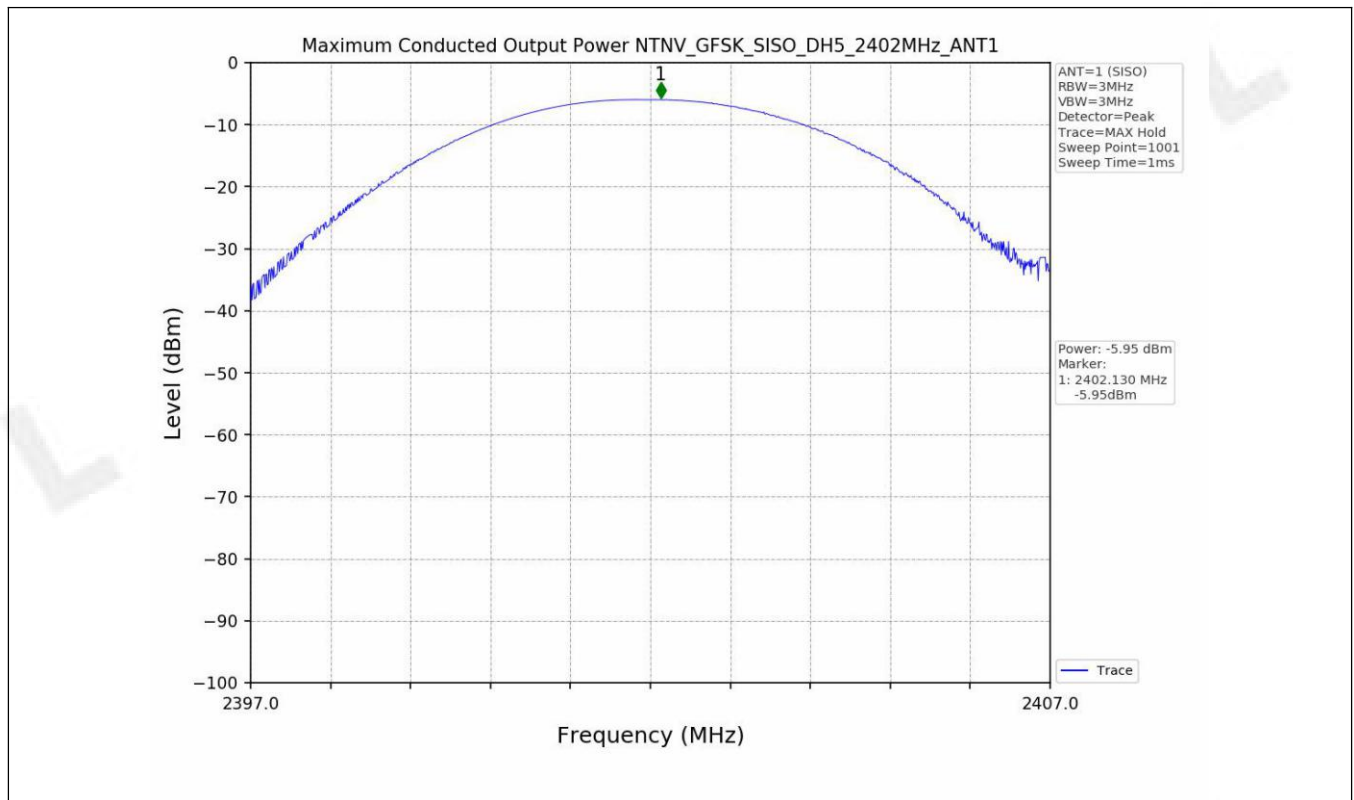

2. Maximum Conducted Output Power

2.1 Test Result

Test Mode	Frequency (MHz)	Tx Type	Measured Peak Output Power (dBm)	Limits (dBm)	Verdict
			Ant 1		
GFSK	2402	SISO	-5.95	30	PASS
	2441	SISO	-4.92	30	PASS
	2480	SISO	-4.12	30	PASS
Pi/4DQPSK	2402	SISO	-5.34	20.97	PASS
	2441	SISO	-4.30	20.97	PASS
	2480	SISO	-3.74	20.97	PASS
8DPSK	2402	SISO	-5.27	20.97	PASS
	2441	SISO	-4.23	20.97	PASS
	2480	SISO	-3.65	20.97	PASS

2.2 Test Graph