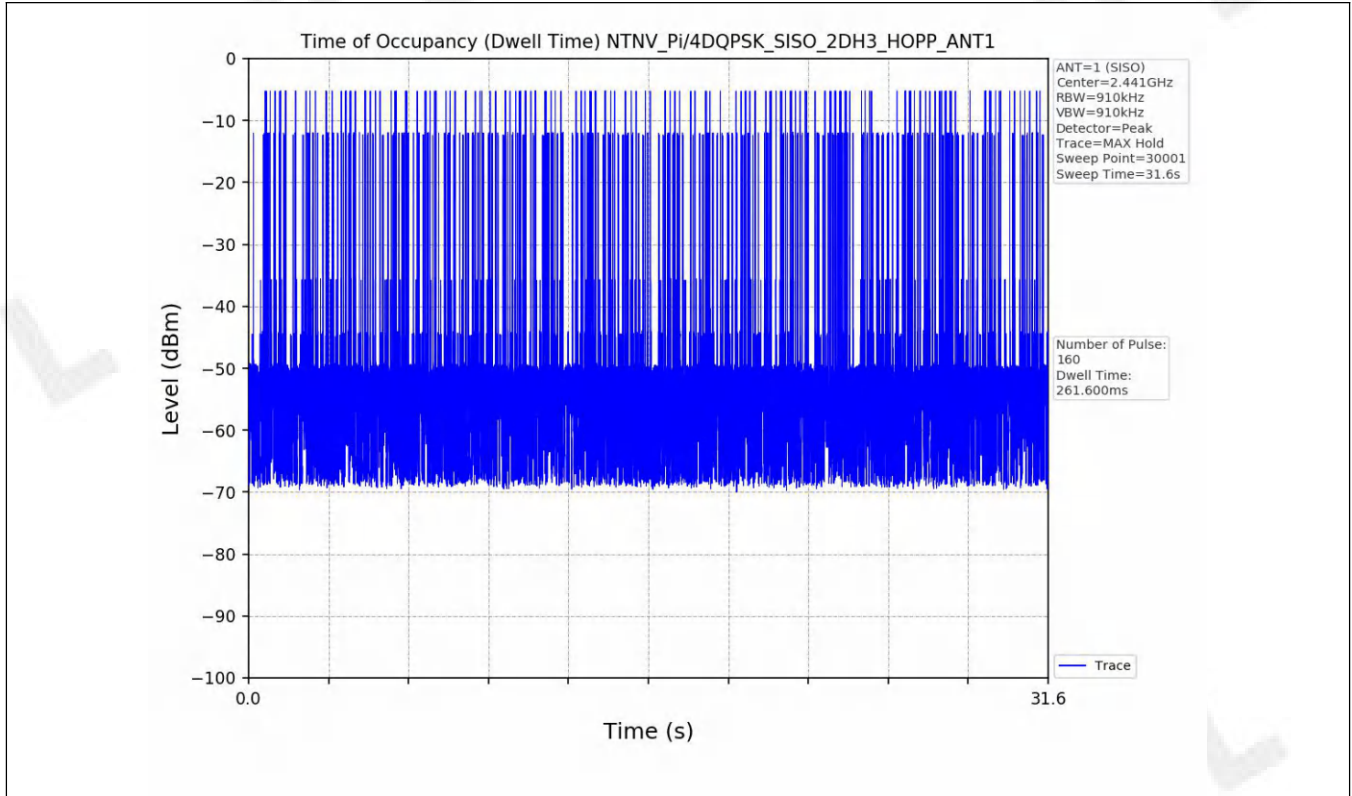

5.2 Test Graph

6. Unwanted Emissions in Non-restricted Frequency Bands

6.1 Test Result

Test Mode	Frequency (MHz)	TX Type	ANT No.	Spurious Conducted Emission (dBm)	Limits (dBm)	Verdict
GFSK	2402	SISO	1	Refer to test graph	-24.51	PASS
	2441	SISO	1	Refer to test graph	-24.51	PASS
	2480	SISO	1	Refer to test graph	-24.51	PASS
	Hopping	SISO	1	Refer to test graph	-24.51	PASS
Pi/4DQPSK	2402	SISO	1	Refer to test graph	-24.92	PASS
	2441	SISO	1	Refer to test graph	-24.92	PASS
	2480	SISO	1	Refer to test graph	-24.92	PASS
	Hopping	SISO	1	Refer to test graph	-24.92	PASS
8DPSK	2402	SISO	1	Refer to test graph	-24.76	PASS
	2441	SISO	1	Refer to test graph	-24.76	PASS
	2480	SISO	1	Refer to test graph	-24.76	PASS

	Hopping	SISO	1	Refer to test graph	-24.76	PASS
--	---------	------	---	---------------------	--------	------

6.2 Test Graph