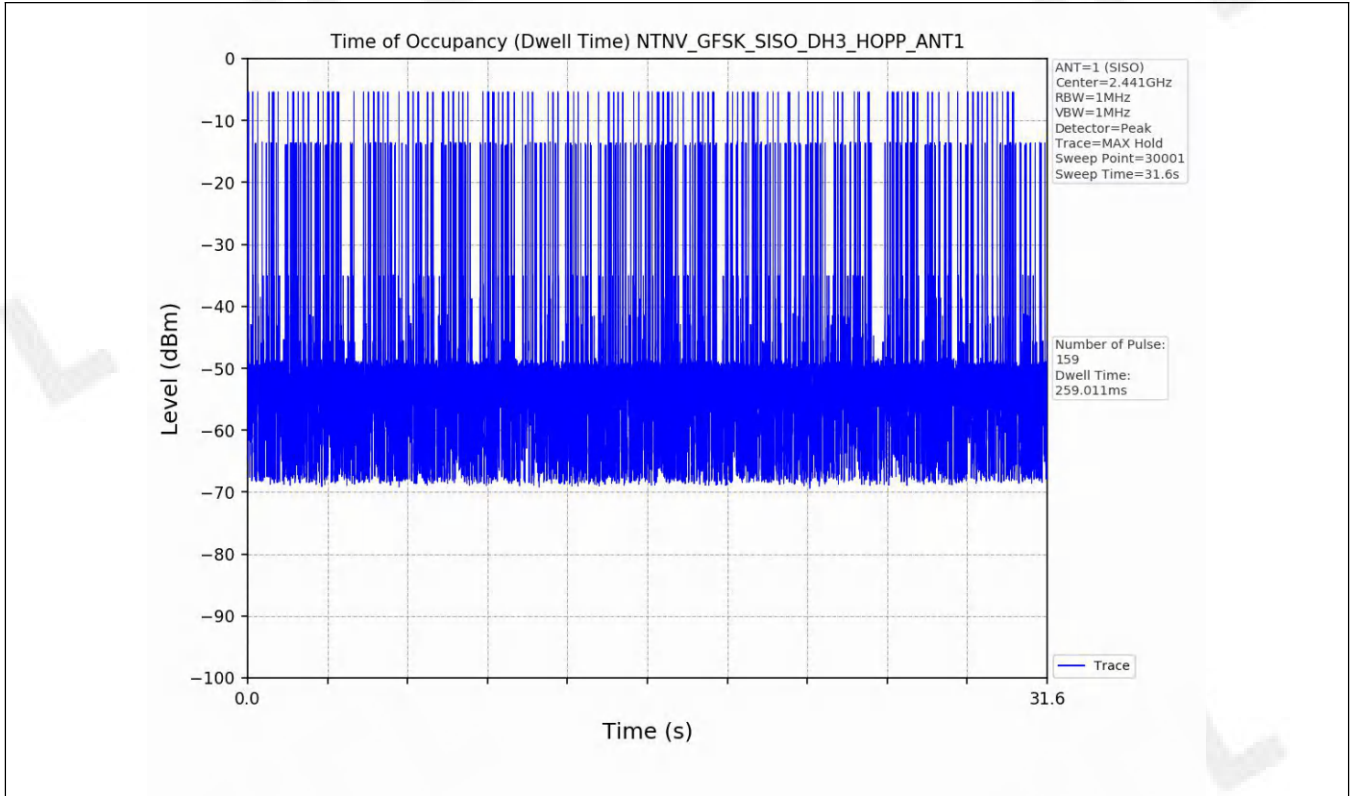

4.2 Test Graph

5. Time of Occupancy (Dwell Time)

5.1 Test Result

Test Mode	Packet Type	TX Type	ANT No.	Duration of Single Pulse (ms)	Observation Period (s)	Num of Pulse in Observation Period	Dwell Time (ms)	Limits (ms)	Verdict
GFSK	DH1	SISO	1	0.373	31.6	320	119.360	≤400	PASS
	DH3	SISO	1	1.629	31.6	159	259.011	≤400	PASS
	DH5	SISO	1	2.877	31.6	107	307.839	≤400	PASS
Pi/4DQPSK	2DH1	SISO	1	0.382	31.6	319	121.858	≤400	PASS
	2DH3	SISO	1	1.635	31.6	160	261.600	≤400	PASS
	2DH5	SISO	1	2.882	31.6	112	322.784	≤400	PASS
8DPSK	3DH1	SISO	1	6.658	31.6	57	379.506	≤400	PASS
	3DH3	SISO	1	0.641	31.6	151	96.791	≤400	PASS
	3DH5	SISO	1	0.886	31.6	103	91.258	≤400	PASS

5.2 Test Graph

6. Unwanted Emissions in Non-restricted Frequency Bands

6.1 Test Result

Test Mode	Frequency (MHz)	TX Type	ANT No.	Spurious Conducted Emission (dBm)	Limits (dBm)	Verdict
GFSK	2402	SISO	1	Refer to test graph	-24.51	PASS
	2441	SISO	1	Refer to test graph	-24.51	PASS
	2480	SISO	1	Refer to test graph	-24.51	PASS
	Hopping	SISO	1	Refer to test graph	-24.51	PASS
Pi/4DQPSK	2402	SISO	1	Refer to test graph	-24.92	PASS
	2441	SISO	1	Refer to test graph	-24.92	PASS
	2480	SISO	1	Refer to test graph	-24.92	PASS
	Hopping	SISO	1	Refer to test graph	-24.92	PASS
8DPSK	2402	SISO	1	Refer to test graph	-24.76	PASS
	2441	SISO	1	Refer to test graph	-24.76	PASS
	2480	SISO	1	Refer to test graph	-24.76	PASS