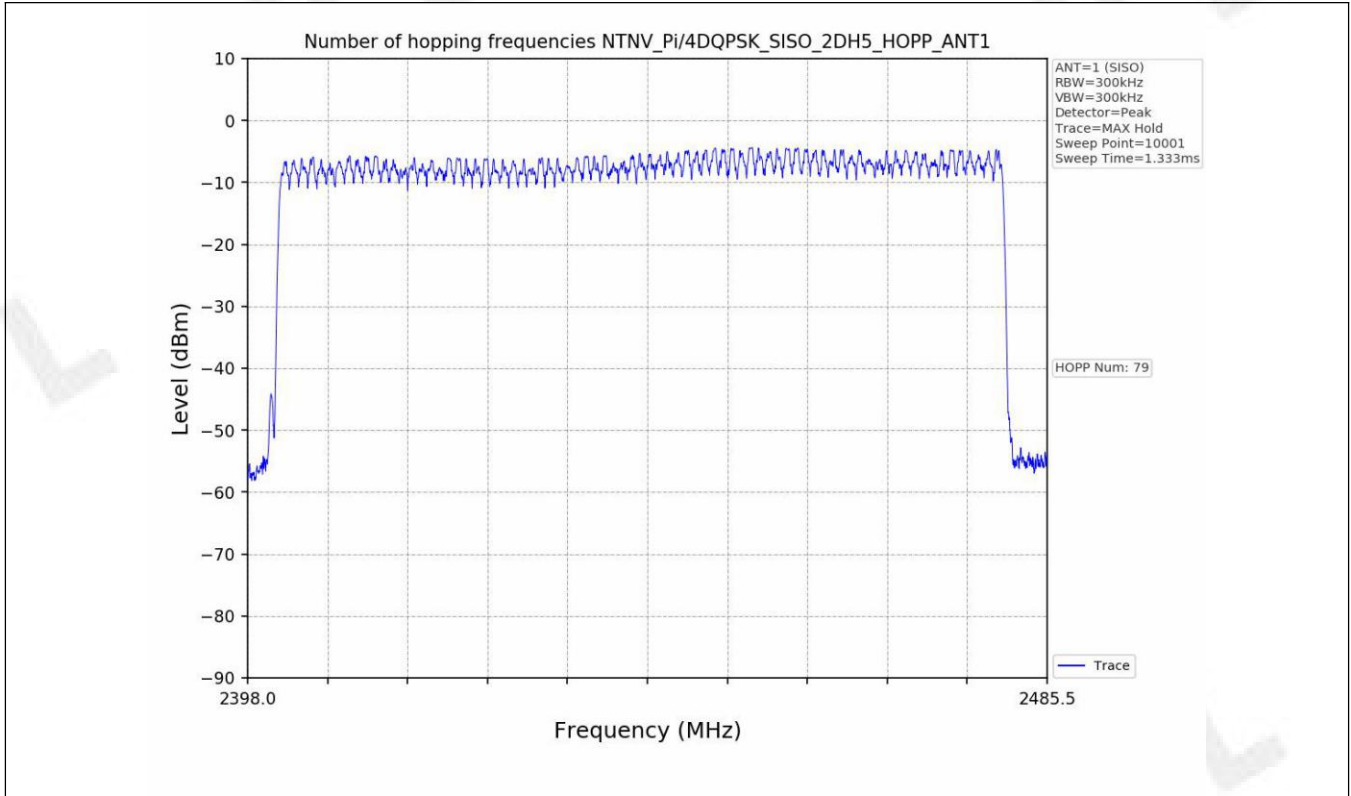

3.2 Test Graph

4. Number of hopping frequencies

4.1 Test Result

Test Mode	TX Type	ANT No.	Num of Hopping Frequencies	Limits	Verdict
GFSK	SISO	1	79	≥15	PASS
Pi/4DQPSK	SISO	1	79	≥15	PASS
8DPSK	SISO	1	79	≥15	PASS

4.2 Test Graph

5. Time of Occupancy (Dwell Time)

5.1 Test Result

Test Mode	Packet Type	TX Type	ANT No.	Duration of Single Pulse (ms)	Observation Period (s)	Num of Pulse in Observation Period	Dwell Time (ms)	Limits (ms)	Verdict
GFSK	DH1	SISO	1	0.373	31.6	320	119.360	≤400	PASS
	DH3	SISO	1	1.629	31.6	159	259.011	≤400	PASS
	DH5	SISO	1	2.877	31.6	107	307.839	≤400	PASS
Pi/4DQPSK	2DH1	SISO	1	0.382	31.6	319	121.858	≤400	PASS
	2DH3	SISO	1	1.635	31.6	160	261.600	≤400	PASS
	2DH5	SISO	1	2.882	31.6	112	322.784	≤400	PASS
8DPSK	3DH1	SISO	1	6.658	31.6	57	379.506	≤400	PASS
	3DH3	SISO	1	0.641	31.6	151	96.791	≤400	PASS
	3DH5	SISO	1	0.886	31.6	103	91.258	≤400	PASS