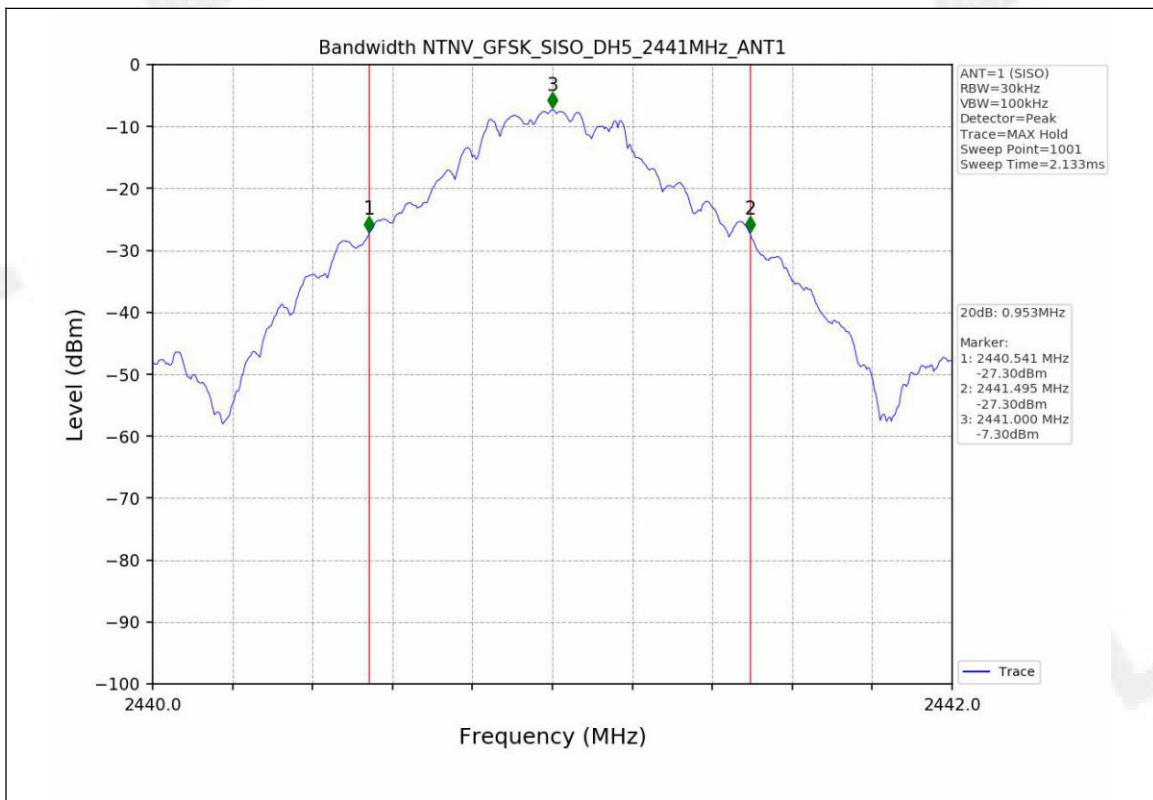

Appendix for 15.247

1. Bandwidth

1.1 Test Result

Test Mode	Frequency (MHz)	TX Type	ANT No.	20dB Bandwidth	Verdict
				Test Result (MHz)	
GFSK	2402	SISO	1	0.954	PASS
	2441	SISO	1	0.953	PASS
	2480	SISO	1	0.955	PASS
Pi/4DQPSK	2402	SISO	1	1.284	PASS
	2441	SISO	1	1.307	PASS
	2480	SISO	1	1.311	PASS
8DPSK	2402	SISO	1	1.283	PASS
	2441	SISO	1	1.281	PASS
	2480	SISO	1	1.309	PASS

Test Mode	Frequency (MHz)	TX Type	ANT No.	99% Occupied Bandwidth	
				Test Result (MHz)	
GFSK	2402	SISO	1	0.851	Only for Report Use
	2441	SISO	1	0.855	Only for Report Use
	2480	SISO	1	0.855	Only for Report Use
Pi/4DQPSK	2402	SISO	1	1.176	Only for Report Use
	2441	SISO	1	1.173	Only for Report Use
	2480	SISO	1	1.177	Only for Report Use
8DPSK	2402	SISO	1	1.169	Only for Report Use
	2441	SISO	1	1.171	Only for Report Use
	2480	SISO	1	1.171	Only for Report Use

1.2 Test Graph - 20dB Bandwidth

1.3 Test Graph - 99% Occupied Bandwidth

2. Maximum Conducted Output Power

2.1 Test Result

Test Mode	Frequency (MHz)	Tx Type	Measured Peak Output Power (dBm)	Limits (dBm)	Verdict
			Ant 1		
GFSK	2402	SISO	-5.95	30	PASS
	2441	SISO	-4.92	30	PASS
	2480	SISO	-4.12	30	PASS
Pi/4DQPSK	2402	SISO	-5.34	20.97	PASS
	2441	SISO	-4.30	20.97	PASS
	2480	SISO	-3.74	20.97	PASS
8DPSK	2402	SISO	-5.27	20.97	PASS
	2441	SISO	-4.23	20.97	PASS
	2480	SISO	-3.65	20.97	PASS

2.2 Test Graph

3. Carrier frequency separation

3.1 Test Result

Test Mode	TX Type	ANT No.	Channel Separation (MHz)	20dB Bandwidth (MHz)	Limits (MHz)	Verdict
GFSK	SISO	1	1.003	0.955	≥0.955	PASS
π/4DQPSK	SISO	1	0.990	1.311	≥0.874	PASS
8DPSK	SISO	1	1.002	1.309	≥0.873	PASS