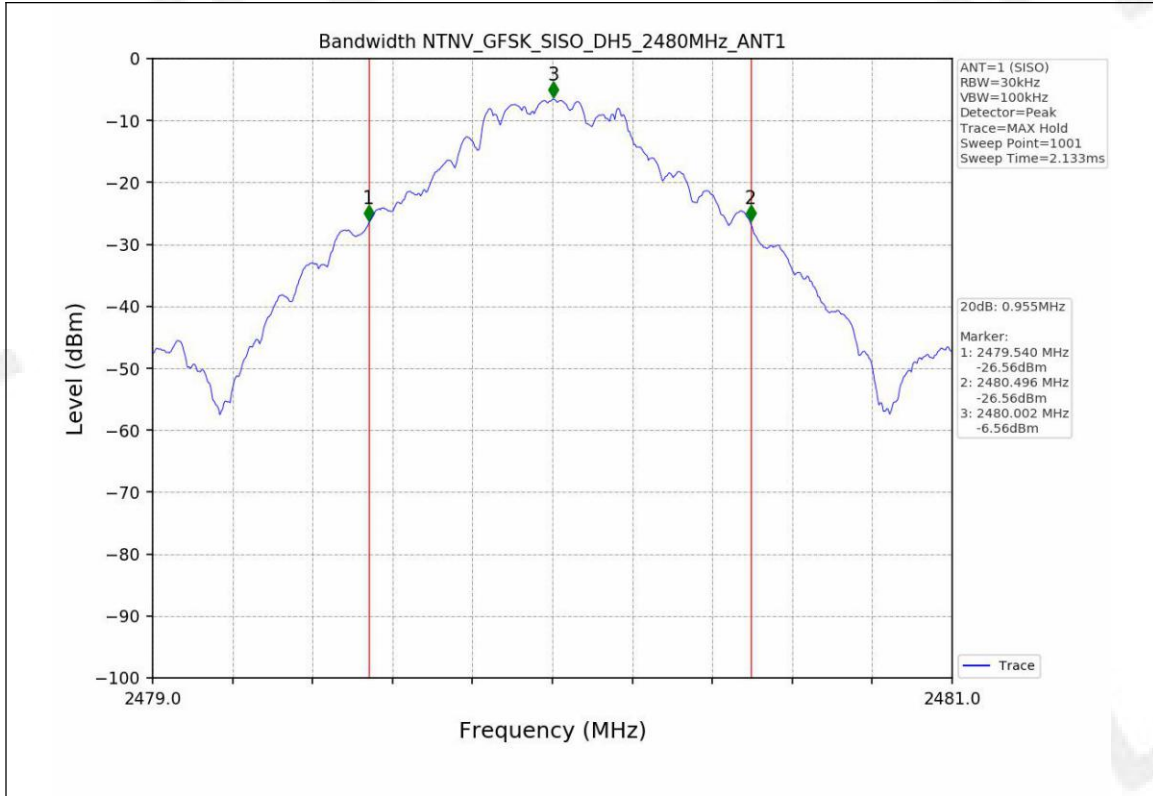

Appendix for 15.247

1. Bandwidth

1.1 Test Result

Test Mode	Frequency (MHz)	TX Type	ANT No.	20dB Bandwidth	Verdict
				Test Result (MHz)	
GFSK	2402	SISO	1	0.954	PASS
	2441	SISO	1	0.953	PASS
	2480	SISO	1	0.955	PASS
Pi/4DQPSK	2402	SISO	1	1.284	PASS
	2441	SISO	1	1.307	PASS
	2480	SISO	1	1.311	PASS
8DPSK	2402	SISO	1	1.283	PASS
	2441	SISO	1	1.281	PASS
	2480	SISO	1	1.309	PASS

Test Mode	Frequency (MHz)	TX Type	ANT No.	99% Occupied Bandwidth	
				Test Result (MHz)	
GFSK	2402	SISO	1	0.851	Only for Report Use
	2441	SISO	1	0.855	Only for Report Use
	2480	SISO	1	0.855	Only for Report Use
Pi/4DQPSK	2402	SISO	1	1.176	Only for Report Use
	2441	SISO	1	1.173	Only for Report Use
	2480	SISO	1	1.177	Only for Report Use
8DPSK	2402	SISO	1	1.169	Only for Report Use
	2441	SISO	1	1.171	Only for Report Use
	2480	SISO	1	1.171	Only for Report Use

1.2 Test Graph - 20dB Bandwidth

1.3 Test Graph - 99% Occupied Bandwidth

2. Maximum Conducted Output Power

2.1 Test Result

Test Mode	Frequency (MHz)	Tx Type	Measured Peak Output Power (dBm)	Limits (dBm)	Verdict
			Ant 1		
GFSK	2402	SISO	-5.95	30	PASS
	2441	SISO	-4.92	30	PASS
	2480	SISO	-4.12	30	PASS
Pi/4DQPSK	2402	SISO	-5.34	20.97	PASS
	2441	SISO	-4.30	20.97	PASS
	2480	SISO	-3.74	20.97	PASS
8DPSK	2402	SISO	-5.27	20.97	PASS
	2441	SISO	-4.23	20.97	PASS
	2480	SISO	-3.65	20.97	PASS

2.2 Test Graph

3. Carrier frequency separation

3.1 Test Result

Test Mode	TX Type	ANT No.	Channel Separation (MHz)	20dB Bandwidth (MHz)	Limits (MHz)	Verdict
GFSK	SISO	1	1.003	0.955	≥0.955	PASS
π/4DQPSK	SISO	1	0.990	1.311	≥0.874	PASS
8DPSK	SISO	1	1.002	1.309	≥0.873	PASS