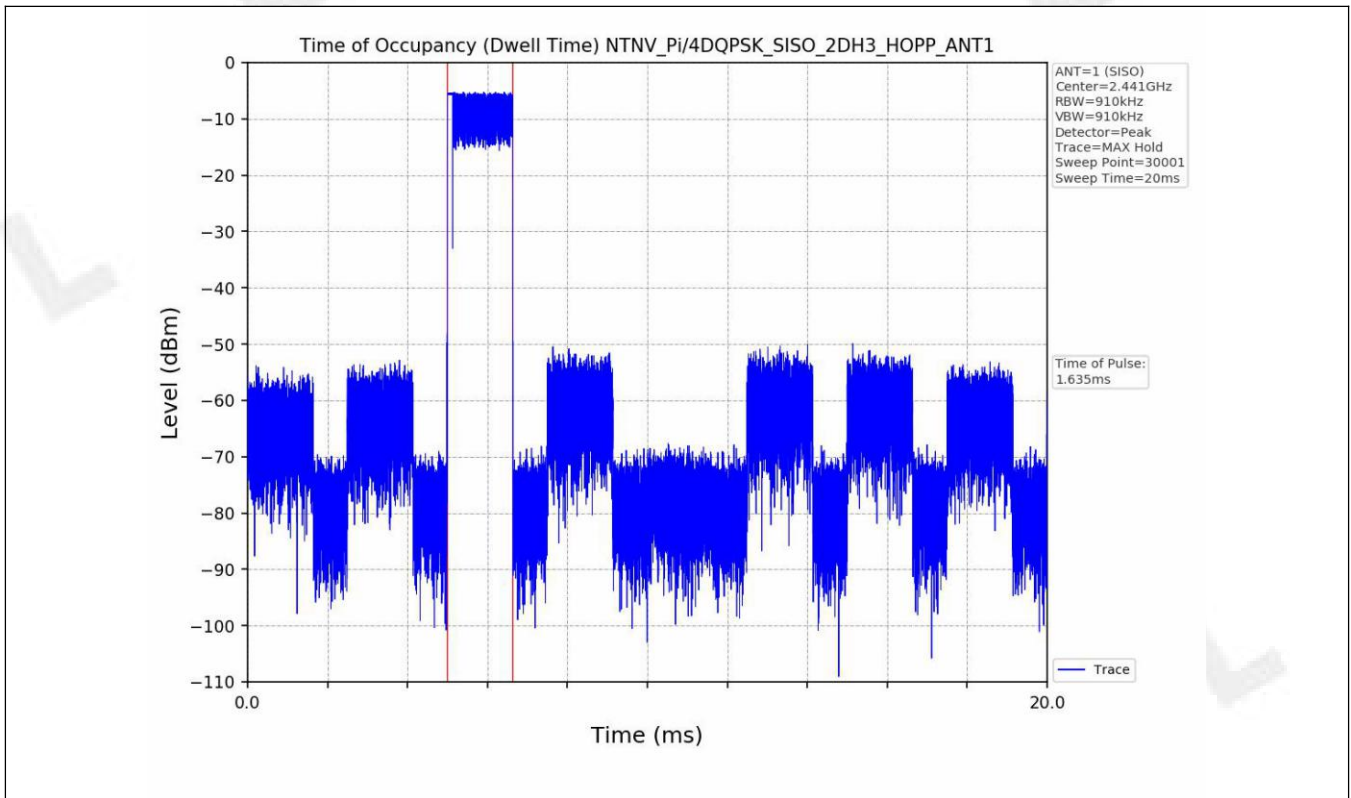

4.2 Test Graph

5. Time of Occupancy (Dwell Time)

5.1 Test Result

Test Mode	Packet Type	TX Type	ANT No.	Duration of Single Pulse (ms)	Observation Period (s)	Num of Pulse in Observation Period	Dwell Time (ms)	Limits (ms)	Verdict
GFSK	DH1	SISO	1	0.373	31.6	320	119.360	≤400	PASS
	DH3	SISO	1	1.629	31.6	159	259.011	≤400	PASS
	DH5	SISO	1	2.877	31.6	107	307.839	≤400	PASS
Pi/4DQPSK	2DH1	SISO	1	0.382	31.6	319	121.858	≤400	PASS
	2DH3	SISO	1	1.635	31.6	160	261.600	≤400	PASS
	2DH5	SISO	1	2.882	31.6	112	322.784	≤400	PASS
8DPSK	3DH1	SISO	1	6.658	31.6	57	379.506	≤400	PASS
	3DH3	SISO	1	0.641	31.6	151	96.791	≤400	PASS
	3DH5	SISO	1	0.886	31.6	103	91.258	≤400	PASS

5.2 Test Graph

6. Unwanted Emissions in Non-restricted Frequency Bands

6.1 Test Result

Test Mode	Frequency (MHz)	TX Type	ANT No.	Spurious Conducted Emission (dBm)	Limits (dBm)	Verdict
GFSK	2402	SISO	1	Refer to test graph	-24.51	PASS
	2441	SISO	1	Refer to test graph	-24.51	PASS
	2480	SISO	1	Refer to test graph	-24.51	PASS
	Hopping	SISO	1	Refer to test graph	-24.51	PASS
Pi/4DQPSK	2402	SISO	1	Refer to test graph	-24.92	PASS
	2441	SISO	1	Refer to test graph	-24.92	PASS
	2480	SISO	1	Refer to test graph	-24.92	PASS
	Hopping	SISO	1	Refer to test graph	-24.92	PASS
8DPSK	2402	SISO	1	Refer to test graph	-24.76	PASS
	2441	SISO	1	Refer to test graph	-24.76	PASS
	2480	SISO	1	Refer to test graph	-24.76	PASS