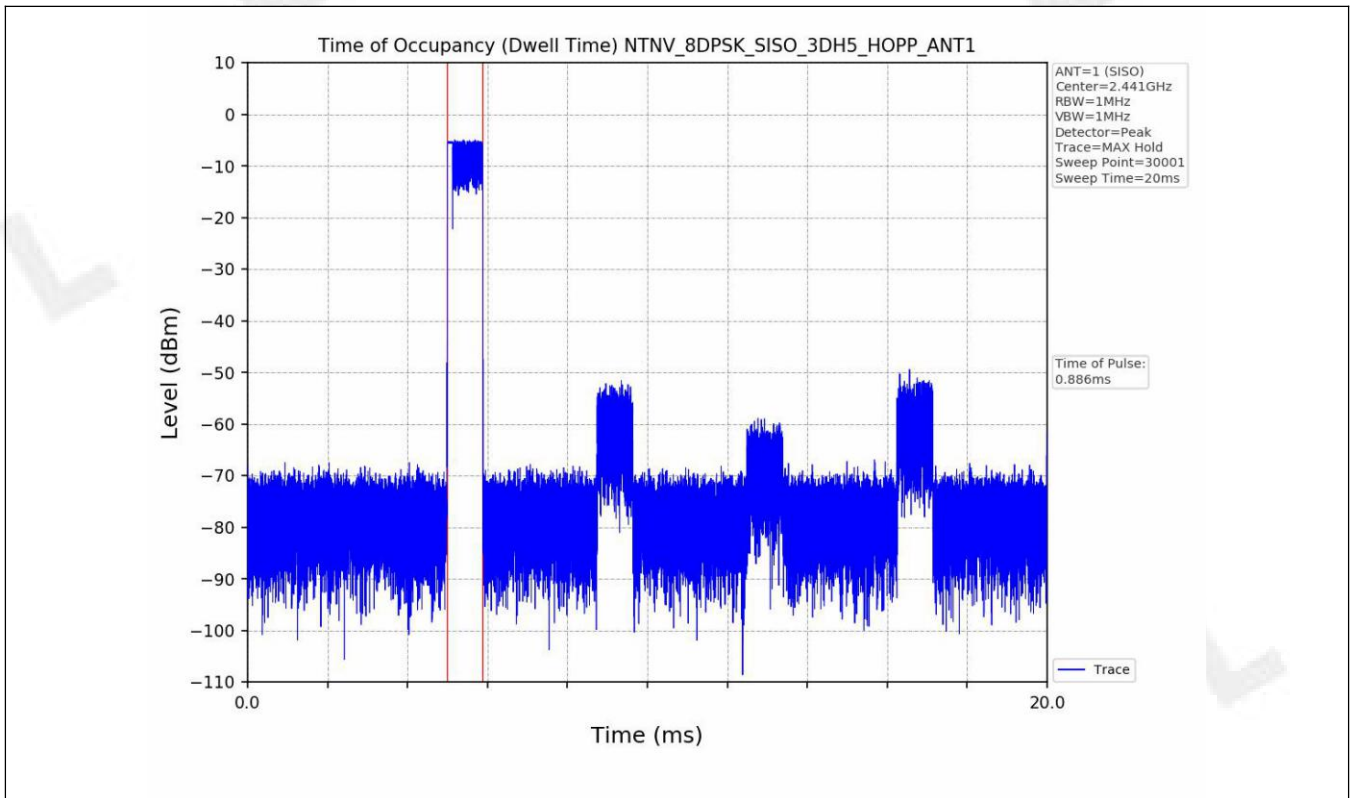

5.2 Test Graph

6. Unwanted Emissions in Non-restricted Frequency Bands

6.1 Test Result

Test Mode	Frequency (MHz)	TX Type	ANT No.	Spurious Conducted Emission (dBm)	Limits (dBm)	Verdict
GFSK	2402	SISO	1	Refer to test graph	-24.51	PASS
	2441	SISO	1	Refer to test graph	-24.51	PASS
	2480	SISO	1	Refer to test graph	-24.51	PASS
	Hopping	SISO	1	Refer to test graph	-24.51	PASS
Pi/4DQPSK	2402	SISO	1	Refer to test graph	-24.92	PASS
	2441	SISO	1	Refer to test graph	-24.92	PASS
	2480	SISO	1	Refer to test graph	-24.92	PASS
	Hopping	SISO	1	Refer to test graph	-24.92	PASS
8DPSK	2402	SISO	1	Refer to test graph	-24.76	PASS
	2441	SISO	1	Refer to test graph	-24.76	PASS
	2480	SISO	1	Refer to test graph	-24.76	PASS

	Hopping	SISO	1	Refer to test graph	-24.76	PASS
--	---------	------	---	---------------------	--------	------

6.2 Test Graph