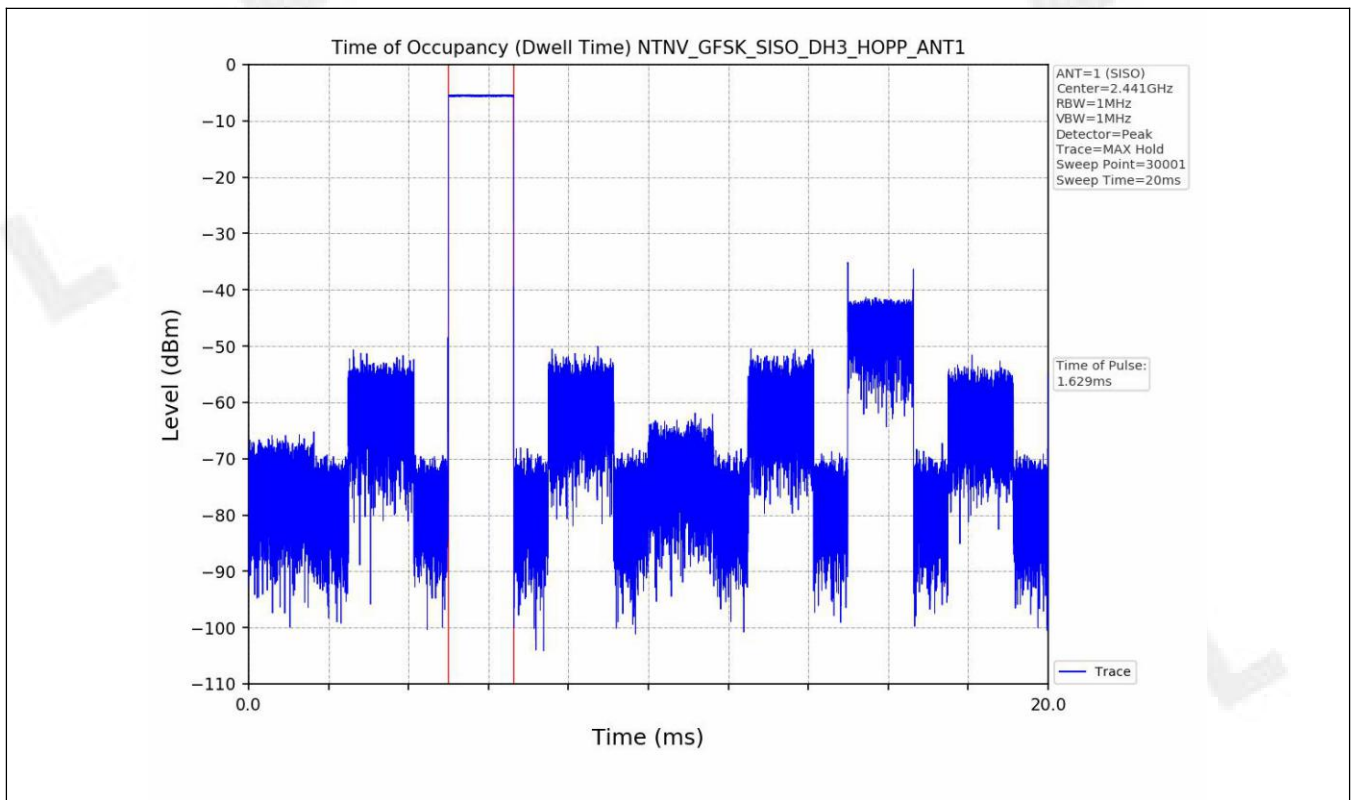

4.2 Test Graph

5. Time of Occupancy (Dwell Time)

5.1 Test Result

Test Mode	Packet Type	TX Type	ANT No.	Duration of Single Pulse (ms)	Observation Period (s)	Num of Pulse in Observation Period	Dwell Time (ms)	Limits (ms)	Verdict
GFSK	DH1	SISO	1	0.373	31.6	320	119.360	≤400	PASS
	DH3	SISO	1	1.629	31.6	159	259.011	≤400	PASS
	DH5	SISO	1	2.877	31.6	107	307.839	≤400	PASS
Pi/4DQPSK	2DH1	SISO	1	0.382	31.6	319	121.858	≤400	PASS
	2DH3	SISO	1	1.635	31.6	160	261.600	≤400	PASS
	2DH5	SISO	1	2.882	31.6	112	322.784	≤400	PASS
8DPSK	3DH1	SISO	1	6.658	31.6	57	379.506	≤400	PASS
	3DH3	SISO	1	0.641	31.6	151	96.791	≤400	PASS
	3DH5	SISO	1	0.886	31.6	103	91.258	≤400	PASS

5.2 Test Graph

6. Unwanted Emissions in Non-restricted Frequency Bands

6.1 Test Result

Test Mode	Frequency (MHz)	TX Type	ANT No.	Spurious Conducted Emission (dBm)	Limits (dBm)	Verdict
GFSK	2402	SISO	1	Refer to test graph	-24.51	PASS
	2441	SISO	1	Refer to test graph	-24.51	PASS
	2480	SISO	1	Refer to test graph	-24.51	PASS
	Hopping	SISO	1	Refer to test graph	-24.51	PASS
Pi/4DQPSK	2402	SISO	1	Refer to test graph	-24.92	PASS
	2441	SISO	1	Refer to test graph	-24.92	PASS
	2480	SISO	1	Refer to test graph	-24.92	PASS
	Hopping	SISO	1	Refer to test graph	-24.92	PASS
8DPSK	2402	SISO	1	Refer to test graph	-24.76	PASS
	2441	SISO	1	Refer to test graph	-24.76	PASS
	2480	SISO	1	Refer to test graph	-24.76	PASS