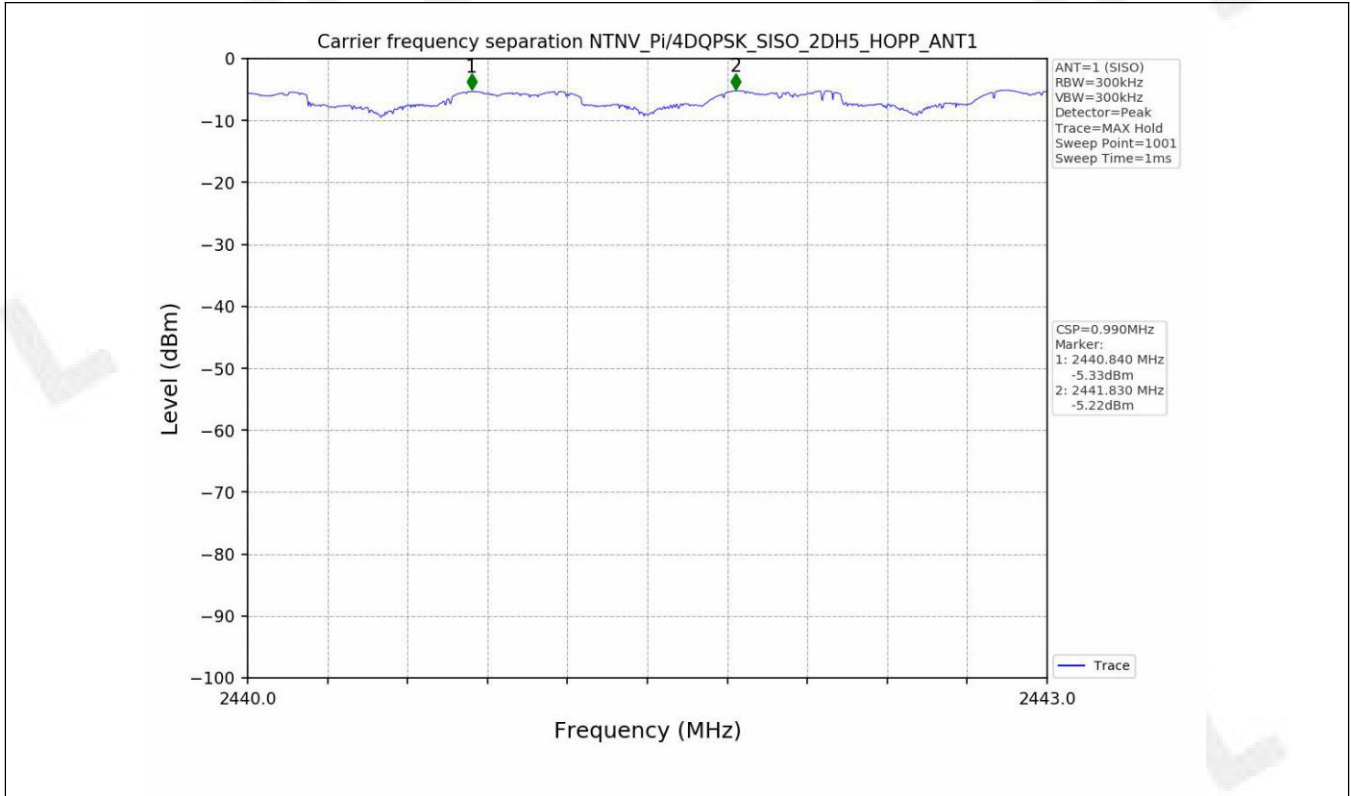

1.2 Test Graph - 20dB Bandwidth

1.3 Test Graph - 99% Occupied Bandwidth

2. Maximum Conducted Output Power

2.1 Test Result

Test Mode	Frequency (MHz)	Tx Type	Measured Peak Output Power (dBm)	Limits (dBm)	Verdict
			Ant 1		
GFSK	2402	SISO	-5.95	30	PASS
	2441	SISO	-4.92	30	PASS
	2480	SISO	-4.12	30	PASS
Pi/4DQPSK	2402	SISO	-5.34	20.97	PASS
	2441	SISO	-4.30	20.97	PASS
	2480	SISO	-3.74	20.97	PASS
8DPSK	2402	SISO	-5.27	20.97	PASS
	2441	SISO	-4.23	20.97	PASS
	2480	SISO	-3.65	20.97	PASS

2.2 Test Graph

3. Carrier frequency separation

3.1 Test Result

Test Mode	TX Type	ANT No.	Channel Separation (MHz)	20dB Bandwidth (MHz)	Limits (MHz)	Verdict
GFSK	SISO	1	1.003	0.955	≥0.955	PASS
π/4DQPSK	SISO	1	0.990	1.311	≥0.874	PASS
8DPSK	SISO	1	1.002	1.309	≥0.873	PASS

3.2 Test Graph

4. Number of hopping frequencies

4.1 Test Result

Test Mode	TX Type	ANT No.	Num of Hopping Frequencies	Limits	Verdict
GFSK	SISO	1	79	≥15	PASS
Pi/4DQPSK	SISO	1	79	≥15	PASS
8DPSK	SISO	1	79	≥15	PASS