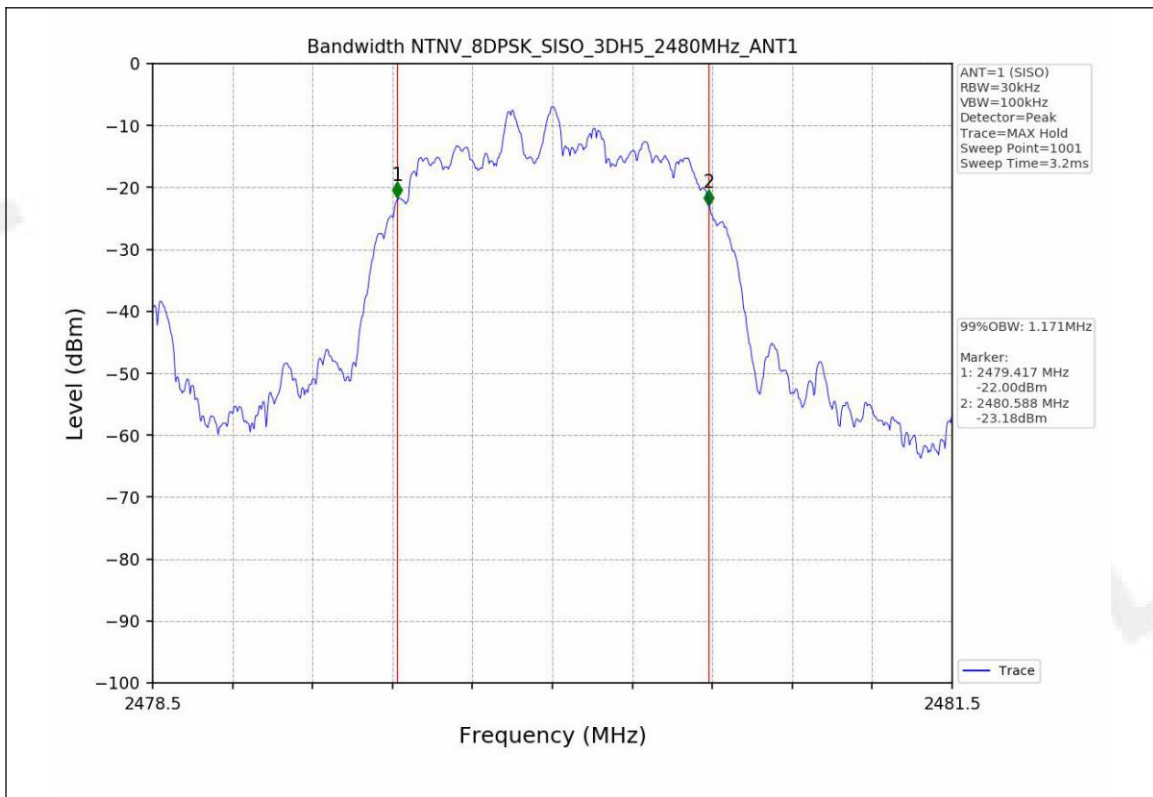

1.2 Test Graph - 20dB Bandwidth

1.3 Test Graph - 99% Occupied Bandwidth

2. Maximum Conducted Output Power

2.1 Test Result

Test Mode	Frequency (MHz)	Tx Type	Measured Peak Output Power (dBm)	Limits (dBm)	Verdict
			Ant 1		
GFSK	2402	SISO	-5.95	30	PASS
	2441	SISO	-4.92	30	PASS
	2480	SISO	-4.12	30	PASS
Pi/4DQPSK	2402	SISO	-5.34	20.97	PASS
	2441	SISO	-4.30	20.97	PASS
	2480	SISO	-3.74	20.97	PASS
8DPSK	2402	SISO	-5.27	20.97	PASS
	2441	SISO	-4.23	20.97	PASS
	2480	SISO	-3.65	20.97	PASS

2.2 Test Graph

3. Carrier frequency separation

3.1 Test Result

Test Mode	TX Type	ANT No.	Channel Separation (MHz)	20dB Bandwidth (MHz)	Limits (MHz)	Verdict
GFSK	SISO	1	1.003	0.955	≥0.955	PASS
π/4DQPSK	SISO	1	0.990	1.311	≥0.874	PASS
8DPSK	SISO	1	1.002	1.309	≥0.873	PASS