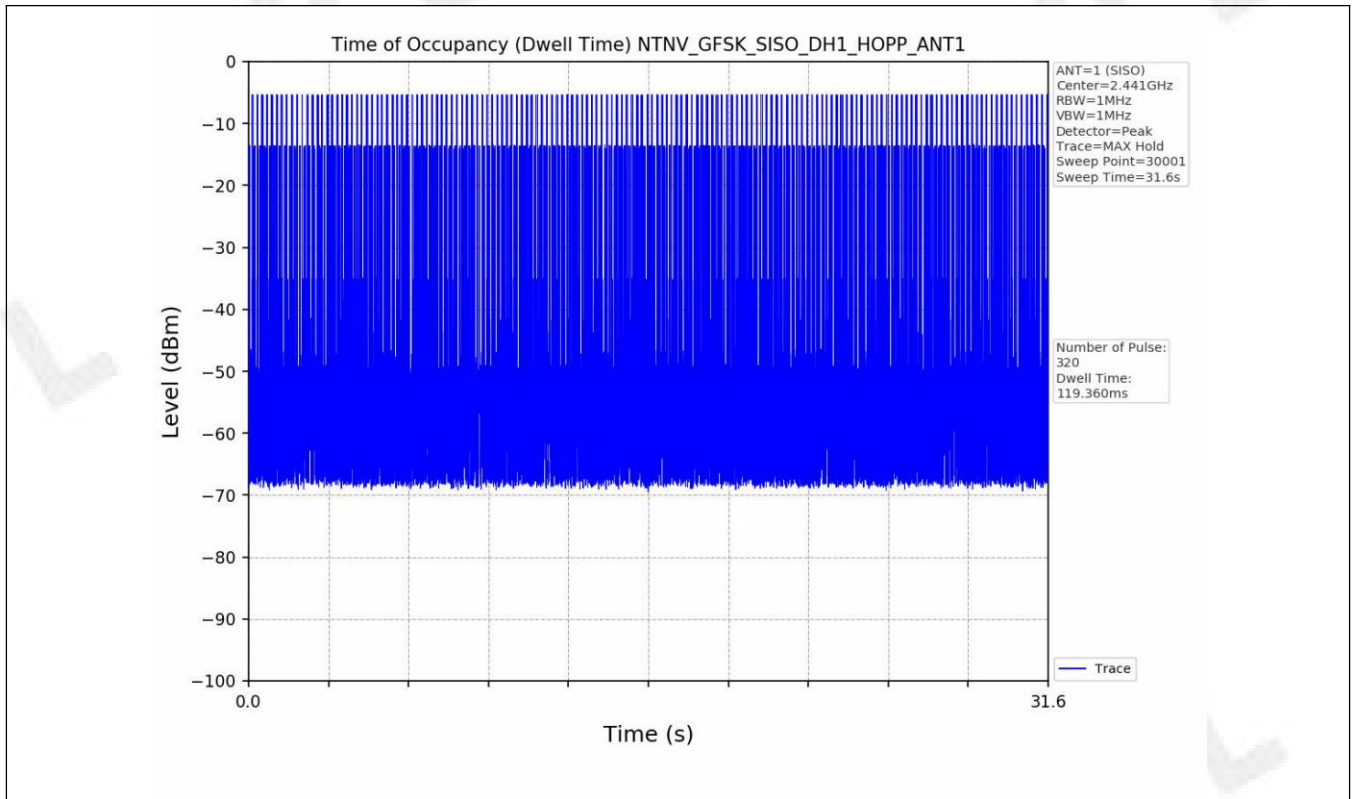

4.2 Test Graph

5. Time of Occupancy (Dwell Time)

5.1 Test Result

Test Mode	Packet Type	TX Type	ANT No.	Duration of Single Pulse (ms)	Observation Period (s)	Num of Pulse in Observation Period	Dwell Time (ms)	Limits (ms)	Verdict
GFSK	DH1	SISO	1	0.373	31.6	320	119.360	≤400	PASS
	DH3	SISO	1	1.629	31.6	159	259.011	≤400	PASS
	DH5	SISO	1	2.877	31.6	107	307.839	≤400	PASS
Pi/4DQPSK	2DH1	SISO	1	0.382	31.6	319	121.858	≤400	PASS
	2DH3	SISO	1	1.635	31.6	160	261.600	≤400	PASS
	2DH5	SISO	1	2.882	31.6	112	322.784	≤400	PASS
8DPSK	3DH1	SISO	1	6.658	31.6	57	379.506	≤400	PASS
	3DH3	SISO	1	0.641	31.6	151	96.791	≤400	PASS
	3DH5	SISO	1	0.886	31.6	103	91.258	≤400	PASS

5.2 Test Graph

6. Unwanted Emissions in Non-restricted Frequency Bands

6.1 Test Result

Test Mode	Frequency (MHz)	TX Type	ANT No.	Spurious Conducted Emission (dBm)	Limits (dBm)	Verdict
GFSK	2402	SISO	1	Refer to test graph	-24.51	PASS
	2441	SISO	1	Refer to test graph	-24.51	PASS
	2480	SISO	1	Refer to test graph	-24.51	PASS
	Hopping	SISO	1	Refer to test graph	-24.51	PASS
Pi/4DQPSK	2402	SISO	1	Refer to test graph	-24.92	PASS
	2441	SISO	1	Refer to test graph	-24.92	PASS
	2480	SISO	1	Refer to test graph	-24.92	PASS
	Hopping	SISO	1	Refer to test graph	-24.92	PASS
8DPSK	2402	SISO	1	Refer to test graph	-24.76	PASS
	2441	SISO	1	Refer to test graph	-24.76	PASS
	2480	SISO	1	Refer to test graph	-24.76	PASS