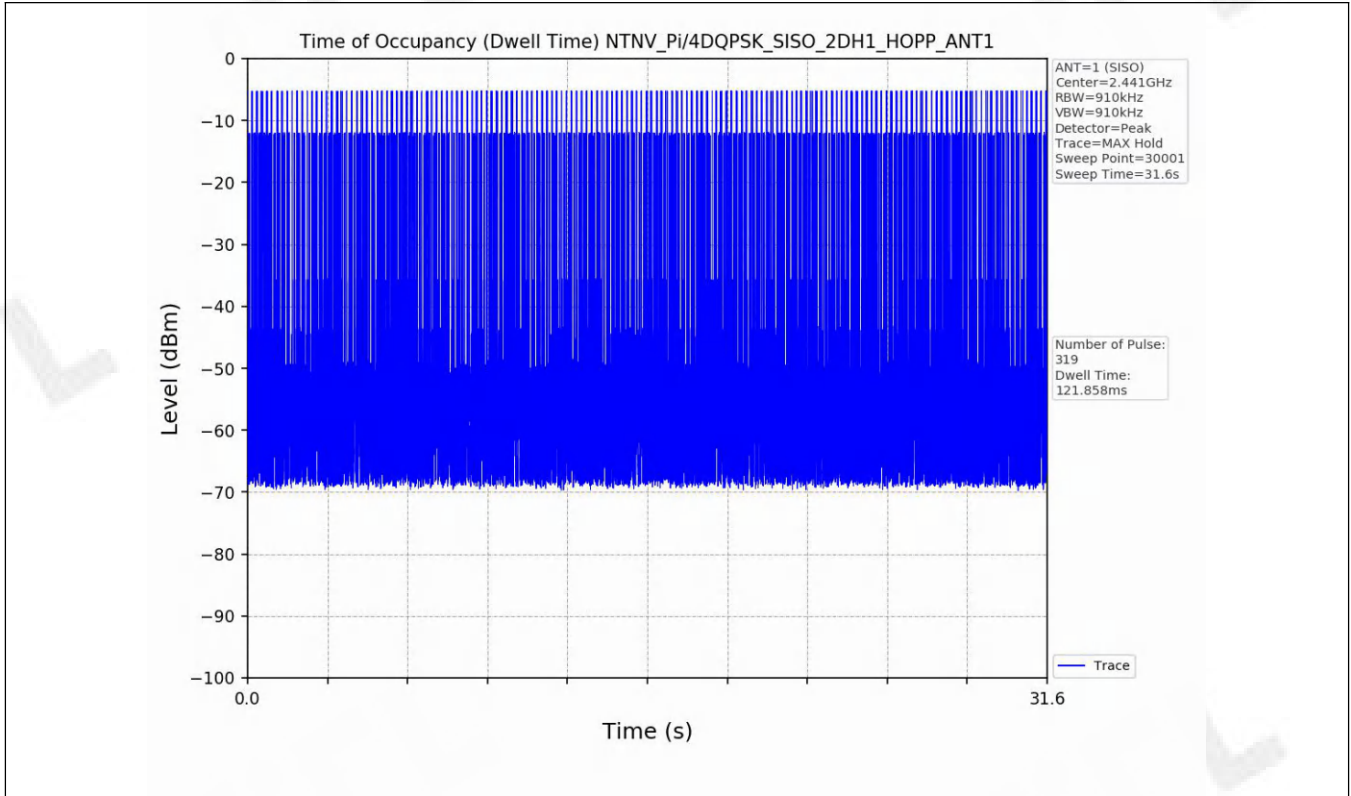

4.2 Test Graph

5. Time of Occupancy (Dwell Time)

5.1 Test Result

Test Mode	Packet Type	TX Type	ANT No.	Duration of Single Pulse (ms)	Observation Period (s)	Num of Pulse in Observation Period	Dwell Time (ms)	Limits (ms)	Verdict
GFSK	DH1	SISO	1	0.373	31.6	320	119.360	≤400	PASS
	DH3	SISO	1	1.629	31.6	159	259.011	≤400	PASS
	DH5	SISO	1	2.877	31.6	107	307.839	≤400	PASS
Pi/4DQPSK	2DH1	SISO	1	0.382	31.6	319	121.858	≤400	PASS
	2DH3	SISO	1	1.635	31.6	160	261.600	≤400	PASS
	2DH5	SISO	1	2.882	31.6	112	322.784	≤400	PASS
8DPSK	3DH1	SISO	1	6.658	31.6	57	379.506	≤400	PASS
	3DH3	SISO	1	0.641	31.6	151	96.791	≤400	PASS
	3DH5	SISO	1	0.886	31.6	103	91.258	≤400	PASS

5.2 Test Graph

6. Unwanted Emissions in Non-restricted Frequency Bands

6.1 Test Result

Test Mode	Frequency (MHz)	TX Type	ANT No.	Spurious Conducted Emission (dBm)	Limits (dBm)	Verdict
GFSK	2402	SISO	1	Refer to test graph	-24.51	PASS
	2441	SISO	1	Refer to test graph	-24.51	PASS
	2480	SISO	1	Refer to test graph	-24.51	PASS
	Hopping	SISO	1	Refer to test graph	-24.51	PASS
Pi/4DQPSK	2402	SISO	1	Refer to test graph	-24.92	PASS
	2441	SISO	1	Refer to test graph	-24.92	PASS
	2480	SISO	1	Refer to test graph	-24.92	PASS
	Hopping	SISO	1	Refer to test graph	-24.92	PASS
8DPSK	2402	SISO	1	Refer to test graph	-24.76	PASS
	2441	SISO	1	Refer to test graph	-24.76	PASS
	2480	SISO	1	Refer to test graph	-24.76	PASS