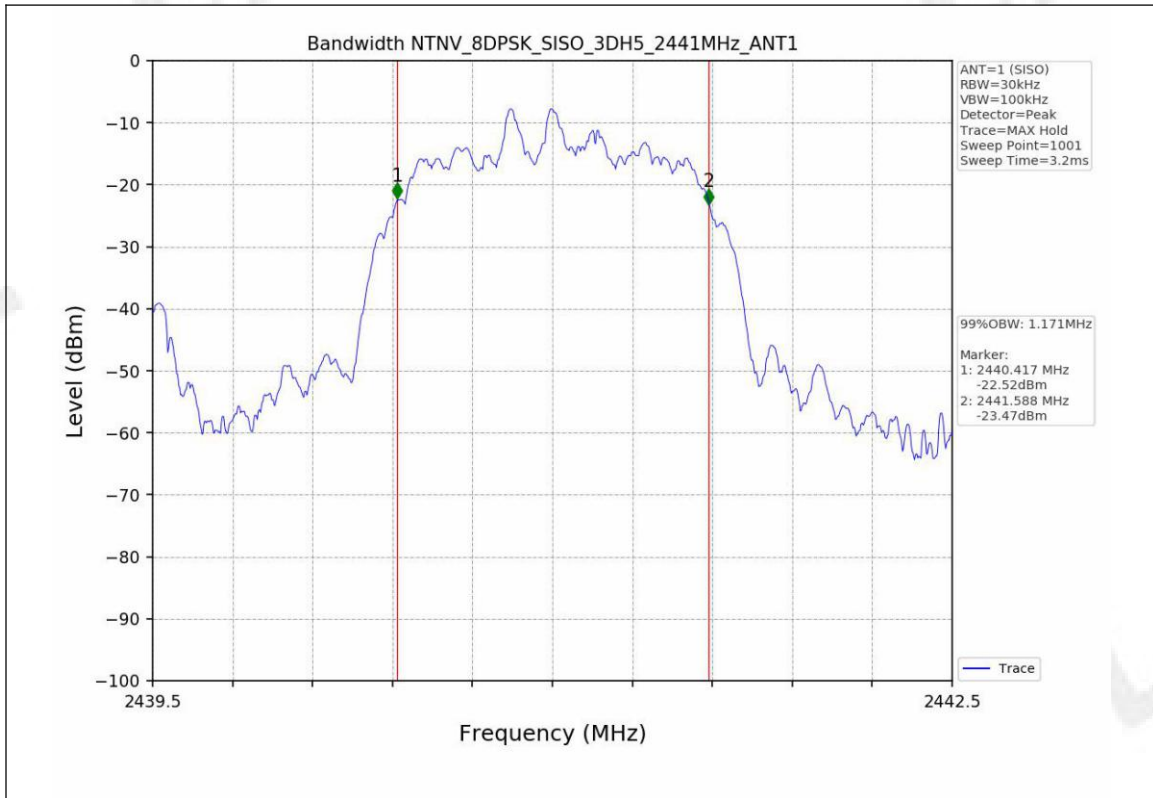

1.2 Test Graph - 20dB Bandwidth

1.3 Test Graph - 99% Occupied Bandwidth

2. Maximum Conducted Output Power

2.1 Test Result

Test Mode	Frequency (MHz)	Tx Type	Measured Peak Output Power (dBm)	Limits (dBm)	Verdict
			Ant 1		
GFSK	2402	SISO	-5.95	30	PASS
	2441	SISO	-4.92	30	PASS
	2480	SISO	-4.12	30	PASS
Pi/4DQPSK	2402	SISO	-5.34	20.97	PASS
	2441	SISO	-4.30	20.97	PASS
	2480	SISO	-3.74	20.97	PASS
8DPSK	2402	SISO	-5.27	20.97	PASS
	2441	SISO	-4.23	20.97	PASS
	2480	SISO	-3.65	20.97	PASS

2.2 Test Graph

3. Carrier frequency separation

3.1 Test Result

Test Mode	TX Type	ANT No.	Channel Separation (MHz)	20dB Bandwidth (MHz)	Limits (MHz)	Verdict
GFSK	SISO	1	1.003	0.955	≥0.955	PASS
π/4DQPSK	SISO	1	0.990	1.311	≥0.874	PASS
8DPSK	SISO	1	1.002	1.309	≥0.873	PASS