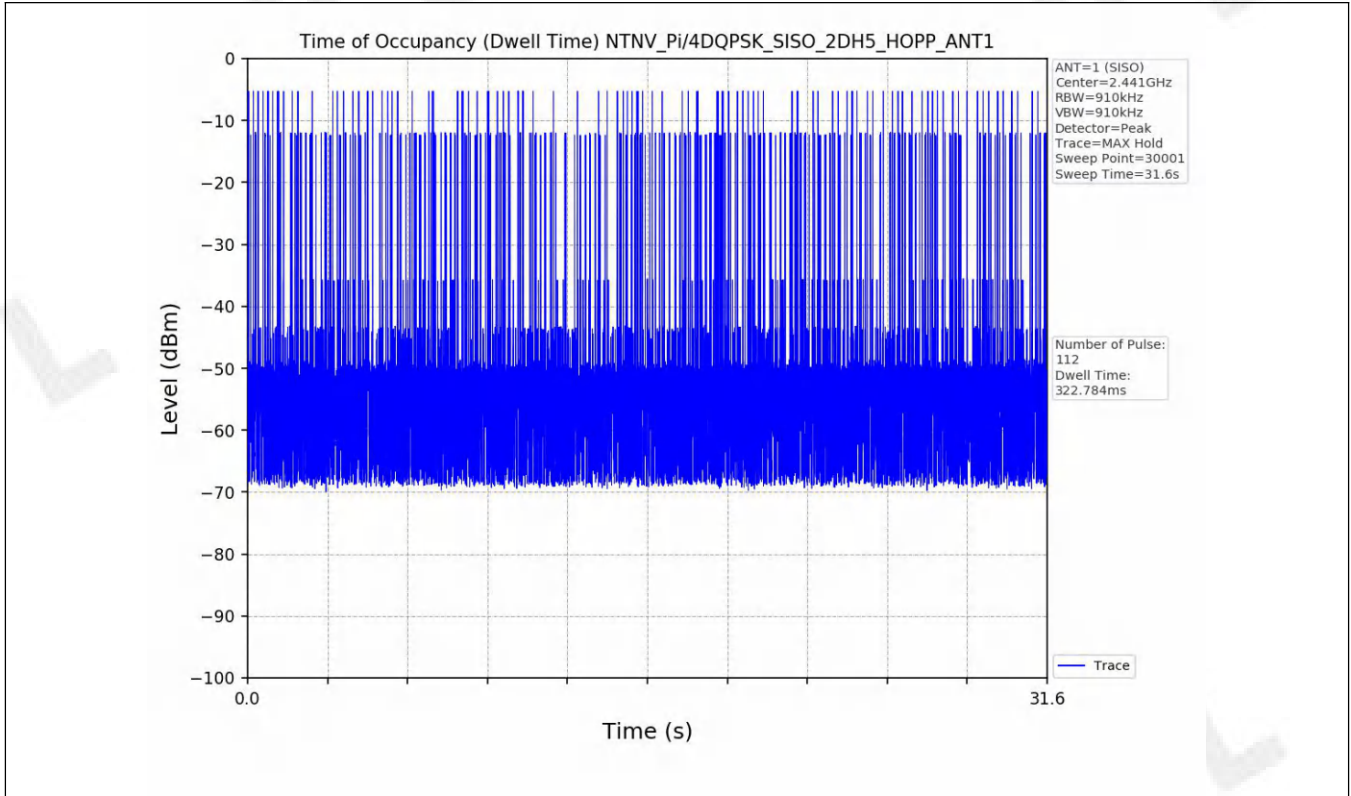

4.2 Test Graph

5. Time of Occupancy (Dwell Time)

5.1 Test Result

Test Mode	Packet Type	TX Type	ANT No.	Duration of Single Pulse (ms)	Observation Period (s)	Num of Pulse in Observation Period	Dwell Time (ms)	Limits (ms)	Verdict
GFSK	DH1	SISO	1	0.373	31.6	320	119.360	≤400	PASS
	DH3	SISO	1	1.629	31.6	159	259.011	≤400	PASS
	DH5	SISO	1	2.877	31.6	107	307.839	≤400	PASS
Pi/4DQPSK	2DH1	SISO	1	0.382	31.6	319	121.858	≤400	PASS
	2DH3	SISO	1	1.635	31.6	160	261.600	≤400	PASS
	2DH5	SISO	1	2.882	31.6	112	322.784	≤400	PASS
8DPSK	3DH1	SISO	1	6.658	31.6	57	379.506	≤400	PASS
	3DH3	SISO	1	0.641	31.6	151	96.791	≤400	PASS
	3DH5	SISO	1	0.886	31.6	103	91.258	≤400	PASS

5.2 Test Graph

6. Unwanted Emissions in Non-restricted Frequency Bands

6.1 Test Result

Test Mode	Frequency (MHz)	TX Type	ANT No.	Spurious Conducted Emission (dBm)	Limits (dBm)	Verdict
GFSK	2402	SISO	1	Refer to test graph	-24.51	PASS
	2441	SISO	1	Refer to test graph	-24.51	PASS
	2480	SISO	1	Refer to test graph	-24.51	PASS
	Hopping	SISO	1	Refer to test graph	-24.51	PASS
Pi/4DQPSK	2402	SISO	1	Refer to test graph	-24.92	PASS
	2441	SISO	1	Refer to test graph	-24.92	PASS
	2480	SISO	1	Refer to test graph	-24.92	PASS
	Hopping	SISO	1	Refer to test graph	-24.92	PASS
8DPSK	2402	SISO	1	Refer to test graph	-24.76	PASS
	2441	SISO	1	Refer to test graph	-24.76	PASS
	2480	SISO	1	Refer to test graph	-24.76	PASS

	Hopping	SISO	1	Refer to test graph	-24.76	PASS
--	---------	------	---	---------------------	--------	------

6.2 Test Graph