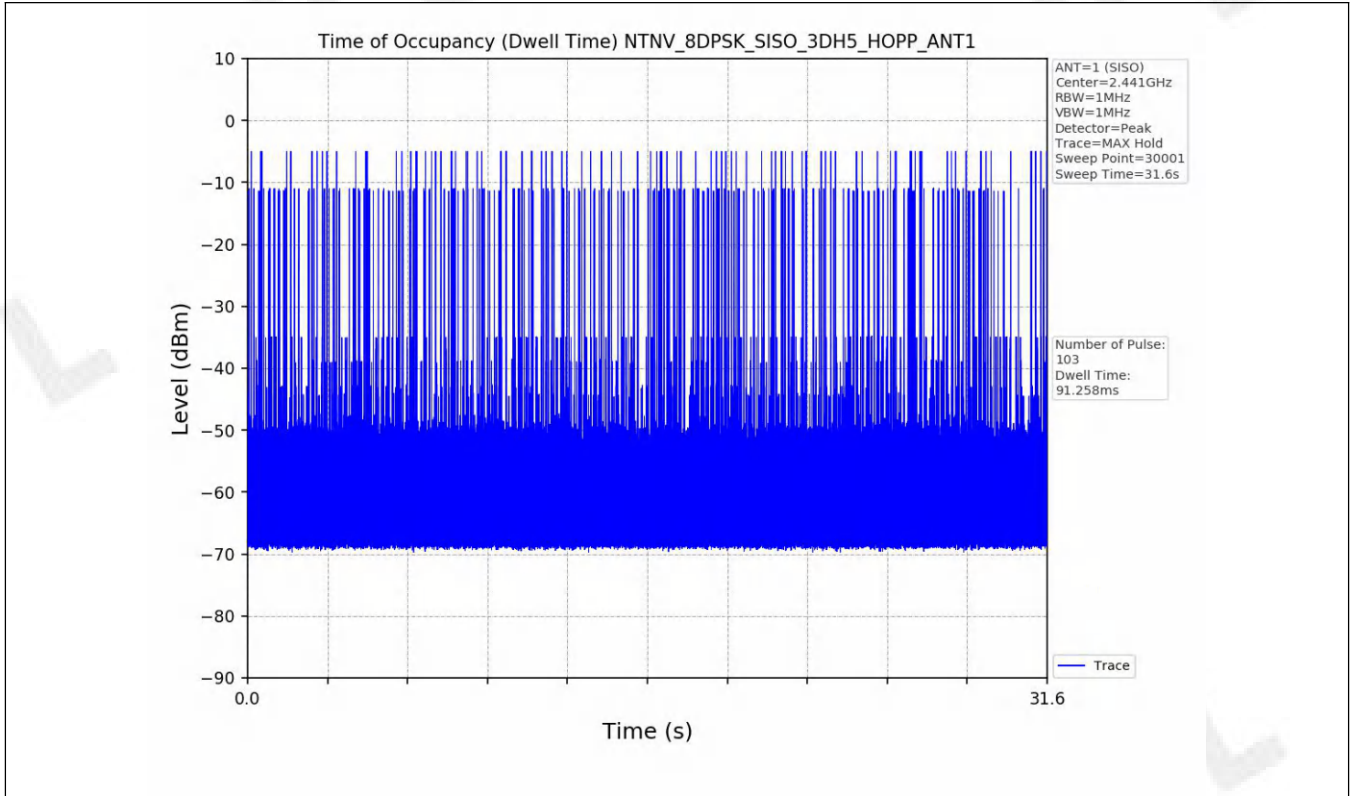

4.2 Test Graph

5. Time of Occupancy (Dwell Time)

5.1 Test Result

Test Mode	Packet Type	TX Type	ANT No.	Duration of Single Pulse (ms)	Observation Period (s)	Num of Pulse in Observation Period	Dwell Time (ms)	Limits (ms)	Verdict
GFSK	DH1	SISO	1	0.373	31.6	320	119.360	≤400	PASS
	DH3	SISO	1	1.629	31.6	159	259.011	≤400	PASS
	DH5	SISO	1	2.877	31.6	107	307.839	≤400	PASS
Pi/4DQPSK	2DH1	SISO	1	0.382	31.6	319	121.858	≤400	PASS
	2DH3	SISO	1	1.635	31.6	160	261.600	≤400	PASS
	2DH5	SISO	1	2.882	31.6	112	322.784	≤400	PASS
8DPSK	3DH1	SISO	1	6.658	31.6	57	379.506	≤400	PASS
	3DH3	SISO	1	0.641	31.6	151	96.791	≤400	PASS
	3DH5	SISO	1	0.886	31.6	103	91.258	≤400	PASS

5.2 Test Graph

6. Unwanted Emissions in Non-restricted Frequency Bands

6.1 Test Result

Test Mode	Frequency (MHz)	TX Type	ANT No.	Spurious Conducted Emission (dBm)	Limits (dBm)	Verdict
GFSK	2402	SISO	1	Refer to test graph	-24.51	PASS
	2441	SISO	1	Refer to test graph	-24.51	PASS
	2480	SISO	1	Refer to test graph	-24.51	PASS
	Hopping	SISO	1	Refer to test graph	-24.51	PASS
Pi/4DQPSK	2402	SISO	1	Refer to test graph	-24.92	PASS
	2441	SISO	1	Refer to test graph	-24.92	PASS
	2480	SISO	1	Refer to test graph	-24.92	PASS
	Hopping	SISO	1	Refer to test graph	-24.92	PASS
8DPSK	2402	SISO	1	Refer to test graph	-24.76	PASS
	2441	SISO	1	Refer to test graph	-24.76	PASS
	2480	SISO	1	Refer to test graph	-24.76	PASS

	Hopping	SISO	1	Refer to test graph	-24.76	PASS
--	---------	------	---	---------------------	--------	------

6.2 Test Graph