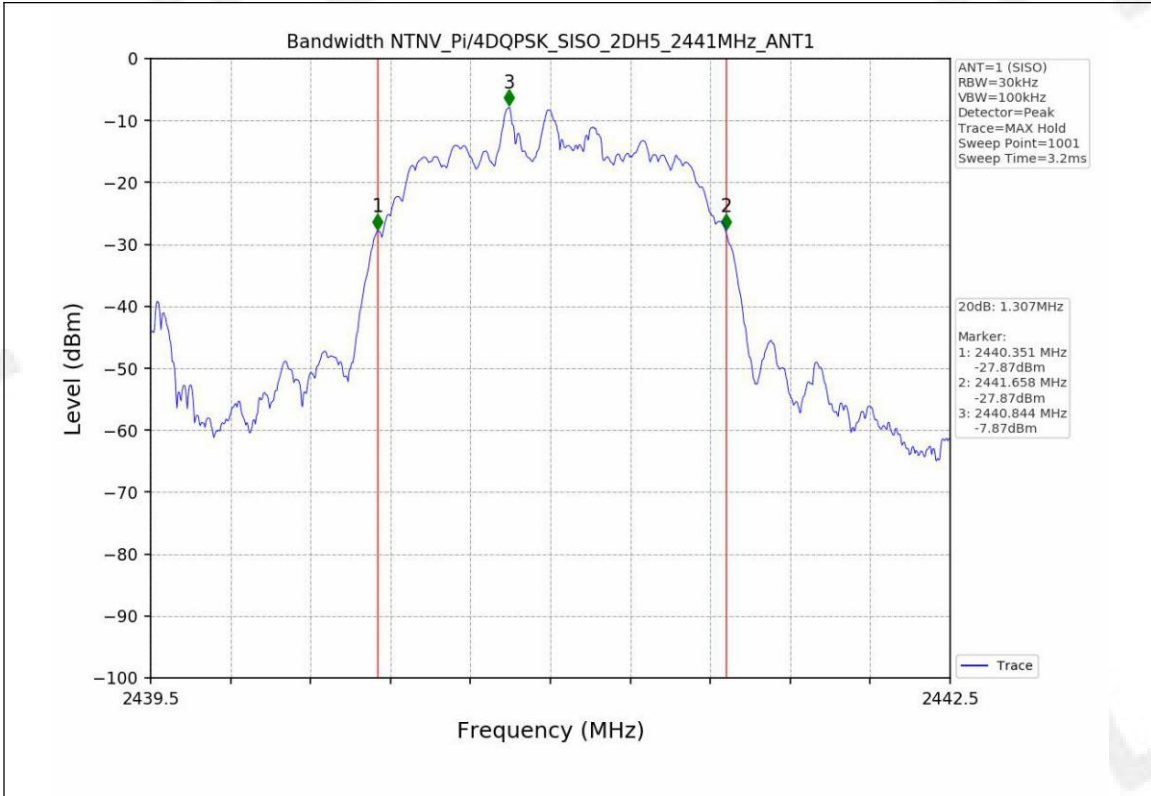

Appendix for 15.247

1. Bandwidth

1.1 Test Result

Test Mode	Frequency (MHz)	TX Type	ANT No.	20dB Bandwidth	Verdict
				Test Result (MHz)	
GFSK	2402	SISO	1	0.954	PASS
	2441	SISO	1	0.953	PASS
	2480	SISO	1	0.955	PASS
Pi/4DQPSK	2402	SISO	1	1.284	PASS
	2441	SISO	1	1.307	PASS
	2480	SISO	1	1.311	PASS
8DPSK	2402	SISO	1	1.283	PASS
	2441	SISO	1	1.281	PASS
	2480	SISO	1	1.309	PASS

Test Mode	Frequency (MHz)	TX Type	ANT No.	99% Occupied Bandwidth	
				Test Result (MHz)	
GFSK	2402	SISO	1	0.851	Only for Report Use
	2441	SISO	1	0.855	Only for Report Use
	2480	SISO	1	0.855	Only for Report Use
Pi/4DQPSK	2402	SISO	1	1.176	Only for Report Use
	2441	SISO	1	1.173	Only for Report Use
	2480	SISO	1	1.177	Only for Report Use
8DPSK	2402	SISO	1	1.169	Only for Report Use
	2441	SISO	1	1.171	Only for Report Use
	2480	SISO	1	1.171	Only for Report Use

1.2 Test Graph - 20dB Bandwidth

1.3 Test Graph - 99% Occupied Bandwidth

2. Maximum Conducted Output Power

2.1 Test Result

Test Mode	Frequency (MHz)	Tx Type	Measured Peak Output Power (dBm)	Limits (dBm)	Verdict
			Ant 1		
GFSK	2402	SISO	-5.95	30	PASS
	2441	SISO	-4.92	30	PASS
	2480	SISO	-4.12	30	PASS
Pi/4DQPSK	2402	SISO	-5.34	20.97	PASS
	2441	SISO	-4.30	20.97	PASS
	2480	SISO	-3.74	20.97	PASS
8DPSK	2402	SISO	-5.27	20.97	PASS
	2441	SISO	-4.23	20.97	PASS
	2480	SISO	-3.65	20.97	PASS

2.2 Test Graph

3. Carrier frequency separation

3.1 Test Result

Test Mode	TX Type	ANT No.	Channel Separation (MHz)	20dB Bandwidth (MHz)	Limits (MHz)	Verdict
GFSK	SISO	1	1.003	0.955	≥0.955	PASS
π/4DQPSK	SISO	1	0.990	1.311	≥0.874	PASS
8DPSK	SISO	1	1.002	1.309	≥0.873	PASS