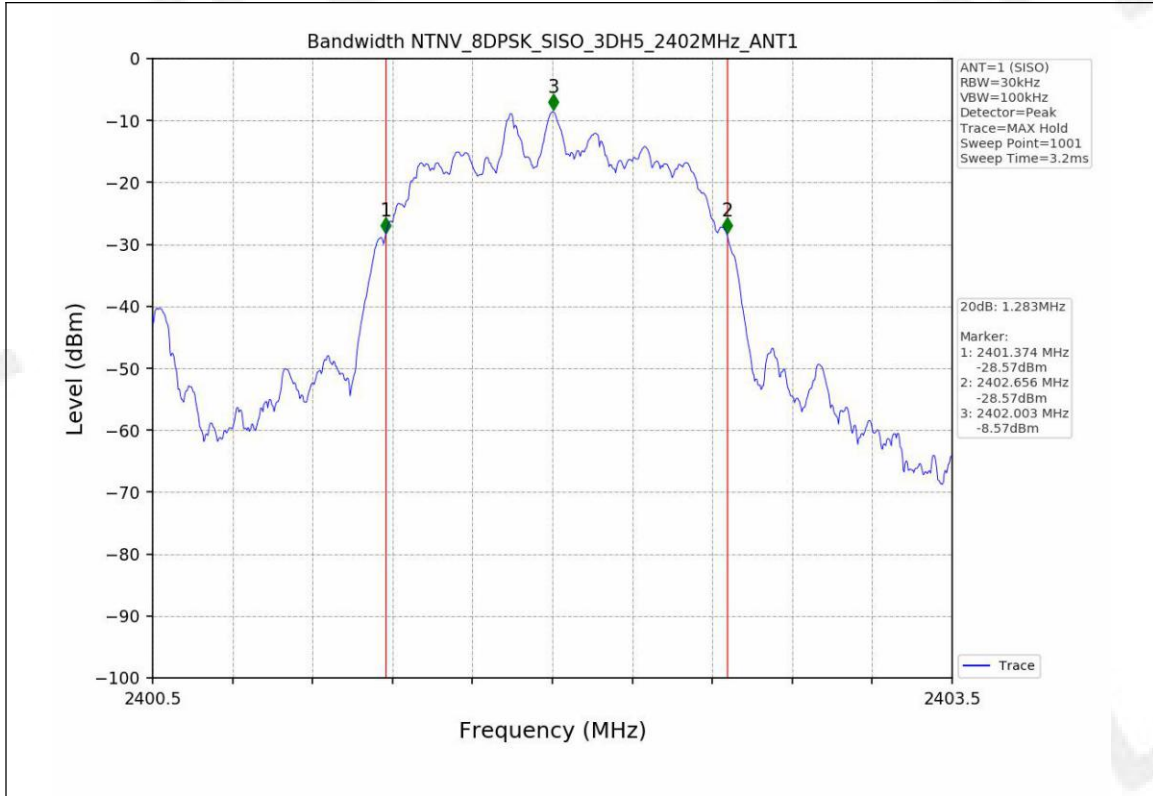

Appendix for 15.247

1. Bandwidth

1.1 Test Result

Test Mode	Frequency (MHz)	TX Type	ANT No.	20dB Bandwidth	Verdict
				Test Result (MHz)	
GFSK	2402	SISO	1	0.954	PASS
	2441	SISO	1	0.953	PASS
	2480	SISO	1	0.955	PASS
Pi/4DQPSK	2402	SISO	1	1.284	PASS
	2441	SISO	1	1.307	PASS
	2480	SISO	1	1.311	PASS
8DPSK	2402	SISO	1	1.283	PASS
	2441	SISO	1	1.281	PASS
	2480	SISO	1	1.309	PASS

Test Mode	Frequency (MHz)	TX Type	ANT No.	99% Occupied Bandwidth	
				Test Result (MHz)	
GFSK	2402	SISO	1	0.851	Only for Report Use
	2441	SISO	1	0.855	Only for Report Use
	2480	SISO	1	0.855	Only for Report Use
Pi/4DQPSK	2402	SISO	1	1.176	Only for Report Use
	2441	SISO	1	1.173	Only for Report Use
	2480	SISO	1	1.177	Only for Report Use
8DPSK	2402	SISO	1	1.169	Only for Report Use
	2441	SISO	1	1.171	Only for Report Use
	2480	SISO	1	1.171	Only for Report Use

1.2 Test Graph - 20dB Bandwidth

1.3 Test Graph - 99% Occupied Bandwidth

2. Maximum Conducted Output Power

2.1 Test Result

Test Mode	Frequency (MHz)	Tx Type	Measured Peak Output Power (dBm)	Limits (dBm)	Verdict
			Ant 1		
GFSK	2402	SISO	-5.95	30	PASS
	2441	SISO	-4.92	30	PASS
	2480	SISO	-4.12	30	PASS
Pi/4DQPSK	2402	SISO	-5.34	20.97	PASS
	2441	SISO	-4.30	20.97	PASS
	2480	SISO	-3.74	20.97	PASS
8DPSK	2402	SISO	-5.27	20.97	PASS
	2441	SISO	-4.23	20.97	PASS
	2480	SISO	-3.65	20.97	PASS

2.2 Test Graph

3. Carrier frequency separation

3.1 Test Result

Test Mode	TX Type	ANT No.	Channel Separation (MHz)	20dB Bandwidth (MHz)	Limits (MHz)	Verdict
GFSK	SISO	1	1.003	0.955	≥0.955	PASS
π/4DQPSK	SISO	1	0.990	1.311	≥0.874	PASS
8DPSK	SISO	1	1.002	1.309	≥0.873	PASS