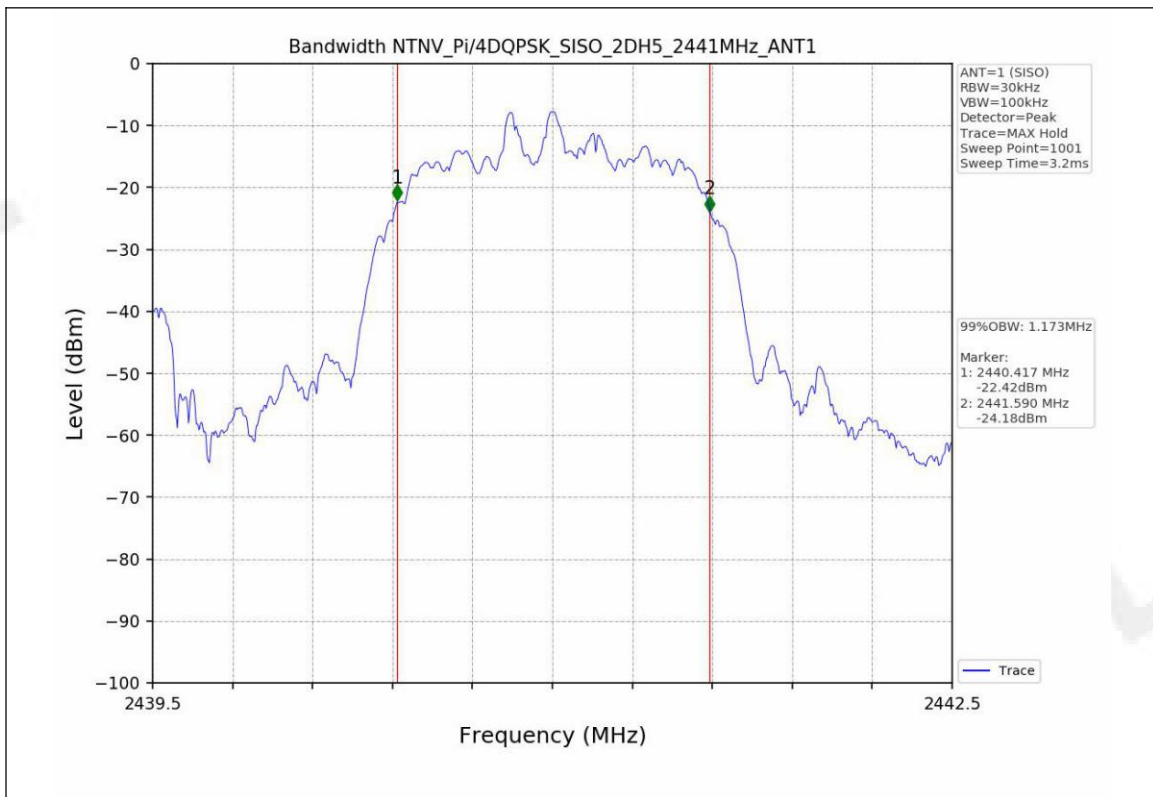

1.2 Test Graph - 20dB Bandwidth

1.3 Test Graph - 99% Occupied Bandwidth

2. Maximum Conducted Output Power

2.1 Test Result

Test Mode	Frequency (MHz)	Tx Type	Measured Peak Output Power (dBm)	Limits (dBm)	Verdict
			Ant 1		
GFSK	2402	SISO	-5.95	30	PASS
	2441	SISO	-4.92	30	PASS
	2480	SISO	-4.12	30	PASS
Pi/4DQPSK	2402	SISO	-5.34	20.97	PASS
	2441	SISO	-4.30	20.97	PASS
	2480	SISO	-3.74	20.97	PASS
8DPSK	2402	SISO	-5.27	20.97	PASS
	2441	SISO	-4.23	20.97	PASS
	2480	SISO	-3.65	20.97	PASS

2.2 Test Graph

3. Carrier frequency separation

3.1 Test Result

Test Mode	TX Type	ANT No.	Channel Separation (MHz)	20dB Bandwidth (MHz)	Limits (MHz)	Verdict
GFSK	SISO	1	1.003	0.955	≥0.955	PASS
π/4DQPSK	SISO	1	0.990	1.311	≥0.874	PASS
8DPSK	SISO	1	1.002	1.309	≥0.873	PASS