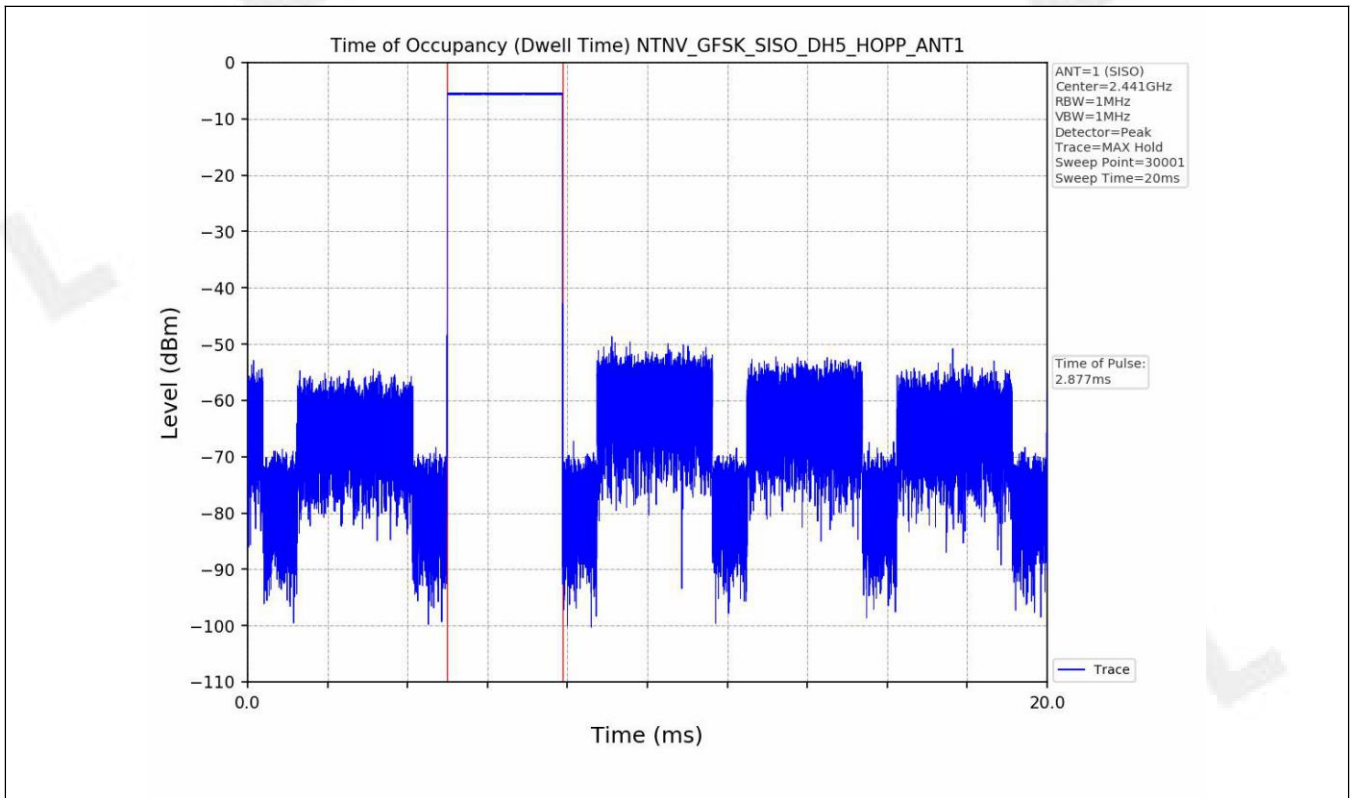

4.2 Test Graph

5. Time of Occupancy (Dwell Time)

5.1 Test Result

Test Mode	Packet Type	TX Type	ANT No.	Duration of Single Pulse (ms)	Observation Period (s)	Num of Pulse in Observation Period	Dwell Time (ms)	Limits (ms)	Verdict
GFSK	DH1	SISO	1	0.373	31.6	320	119.360	≤400	PASS
	DH3	SISO	1	1.629	31.6	159	259.011	≤400	PASS
	DH5	SISO	1	2.877	31.6	107	307.839	≤400	PASS
Pi/4DQPSK	2DH1	SISO	1	0.382	31.6	319	121.858	≤400	PASS
	2DH3	SISO	1	1.635	31.6	160	261.600	≤400	PASS
	2DH5	SISO	1	2.882	31.6	112	322.784	≤400	PASS
8DPSK	3DH1	SISO	1	6.658	31.6	57	379.506	≤400	PASS
	3DH3	SISO	1	0.641	31.6	151	96.791	≤400	PASS
	3DH5	SISO	1	0.886	31.6	103	91.258	≤400	PASS

5.2 Test Graph

6. Unwanted Emissions in Non-restricted Frequency Bands

6.1 Test Result

Test Mode	Frequency (MHz)	TX Type	ANT No.	Spurious Conducted Emission (dBm)	Limits (dBm)	Verdict
GFSK	2402	SISO	1	Refer to test graph	-24.51	PASS
	2441	SISO	1	Refer to test graph	-24.51	PASS
	2480	SISO	1	Refer to test graph	-24.51	PASS
	Hopping	SISO	1	Refer to test graph	-24.51	PASS
Pi/4DQPSK	2402	SISO	1	Refer to test graph	-24.92	PASS
	2441	SISO	1	Refer to test graph	-24.92	PASS
	2480	SISO	1	Refer to test graph	-24.92	PASS
	Hopping	SISO	1	Refer to test graph	-24.92	PASS
8DPSK	2402	SISO	1	Refer to test graph	-24.76	PASS
	2441	SISO	1	Refer to test graph	-24.76	PASS
	2480	SISO	1	Refer to test graph	-24.76	PASS