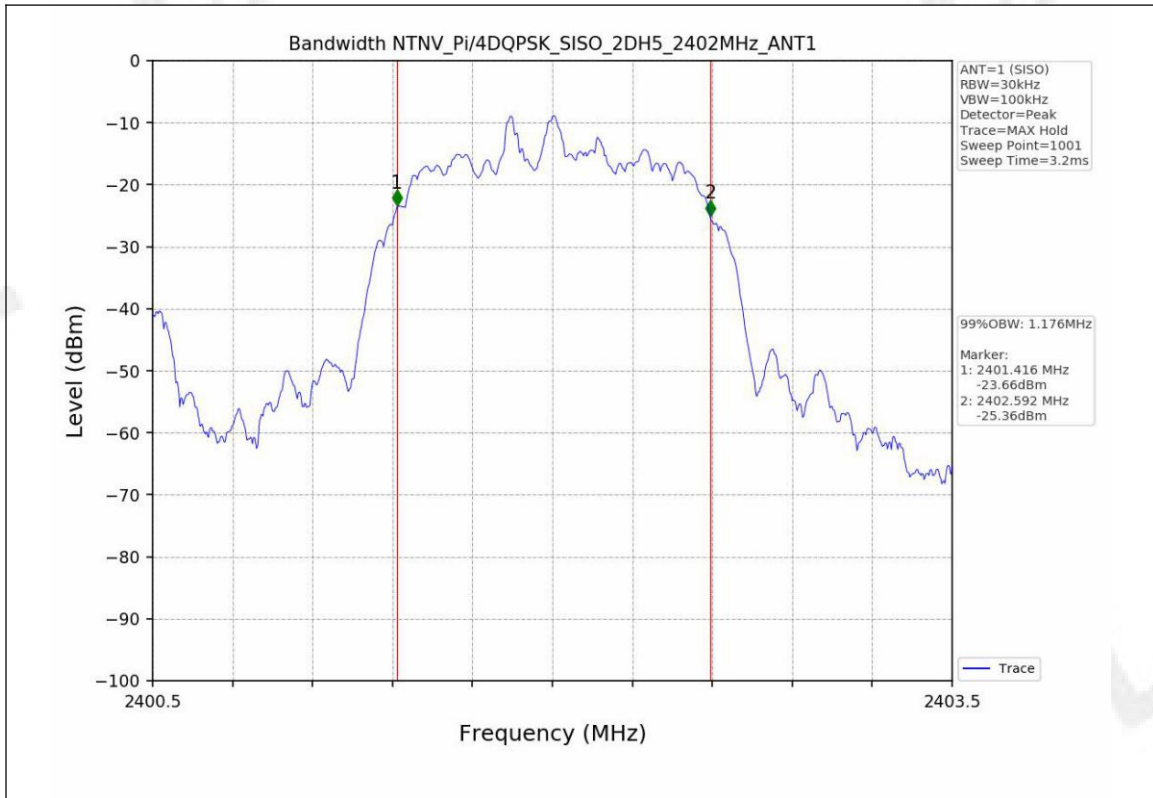

Test Mode	Frequency (MHz)	TX Type	ANT No.	99% Occupied Bandwidth	
				Test Result (MHz)	
GFSK	2402	SISO	1	0.851	Only for Report Use
	2441	SISO	1	0.855	Only for Report Use
	2480	SISO	1	0.855	Only for Report Use
Pi/4DQPSK	2402	SISO	1	1.176	Only for Report Use
	2441	SISO	1	1.173	Only for Report Use
	2480	SISO	1	1.177	Only for Report Use
8DPSK	2402	SISO	1	1.169	Only for Report Use
	2441	SISO	1	1.171	Only for Report Use
	2480	SISO	1	1.171	Only for Report Use

1.2 Test Graph - 20dB Bandwidth

1.3 Test Graph - 99% Occupied Bandwidth

2. Maximum Conducted Output Power

2.1 Test Result

Test Mode	Frequency (MHz)	Tx Type	Measured Peak Output Power (dBm)	Limits (dBm)	Verdict
			Ant 1		
GFSK	2402	SISO	-5.95	30	PASS
	2441	SISO	-4.92	30	PASS
	2480	SISO	-4.12	30	PASS
Pi/4DQPSK	2402	SISO	-5.34	20.97	PASS
	2441	SISO	-4.30	20.97	PASS
	2480	SISO	-3.74	20.97	PASS
8DPSK	2402	SISO	-5.27	20.97	PASS
	2441	SISO	-4.23	20.97	PASS
	2480	SISO	-3.65	20.97	PASS

2.2 Test Graph

3. Carrier frequency separation

3.1 Test Result

Test Mode	TX Type	ANT No.	Channel Separation (MHz)	20dB Bandwidth (MHz)	Limits (MHz)	Verdict
GFSK	SISO	1	1.003	0.955	≥0.955	PASS
π/4DQPSK	SISO	1	0.990	1.311	≥0.874	PASS
8DPSK	SISO	1	1.002	1.309	≥0.873	PASS