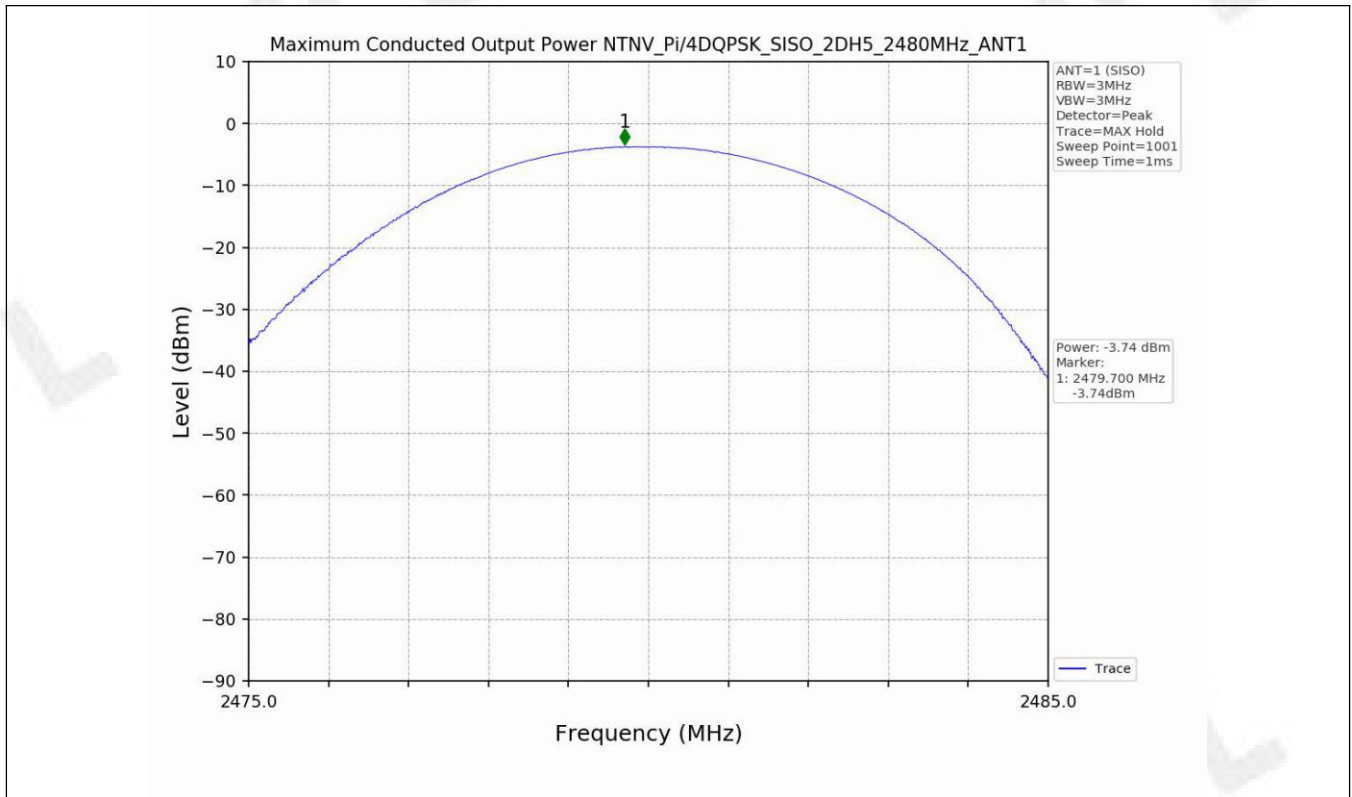

1.2 Test Graph - 20dB Bandwidth

1.3 Test Graph - 99% Occupied Bandwidth

2. Maximum Conducted Output Power

2.1 Test Result

Test Mode	Frequency (MHz)	Tx Type	Measured Peak Output Power (dBm)	Limits (dBm)	Verdict
			Ant 1		
GFSK	2402	SISO	-5.95	30	PASS
	2441	SISO	-4.92	30	PASS
	2480	SISO	-4.12	30	PASS
Pi/4DQPSK	2402	SISO	-5.34	20.97	PASS
	2441	SISO	-4.30	20.97	PASS
	2480	SISO	-3.74	20.97	PASS
8DPSK	2402	SISO	-5.27	20.97	PASS
	2441	SISO	-4.23	20.97	PASS
	2480	SISO	-3.65	20.97	PASS

2.2 Test Graph

3. Carrier frequency separation

3.1 Test Result

Test Mode	TX Type	ANT No.	Channel Separation (MHz)	20dB Bandwidth (MHz)	Limits (MHz)	Verdict
GFSK	SISO	1	1.003	0.955	≥0.955	PASS
π/4DQPSK	SISO	1	0.990	1.311	≥0.874	PASS
8DPSK	SISO	1	1.002	1.309	≥0.873	PASS