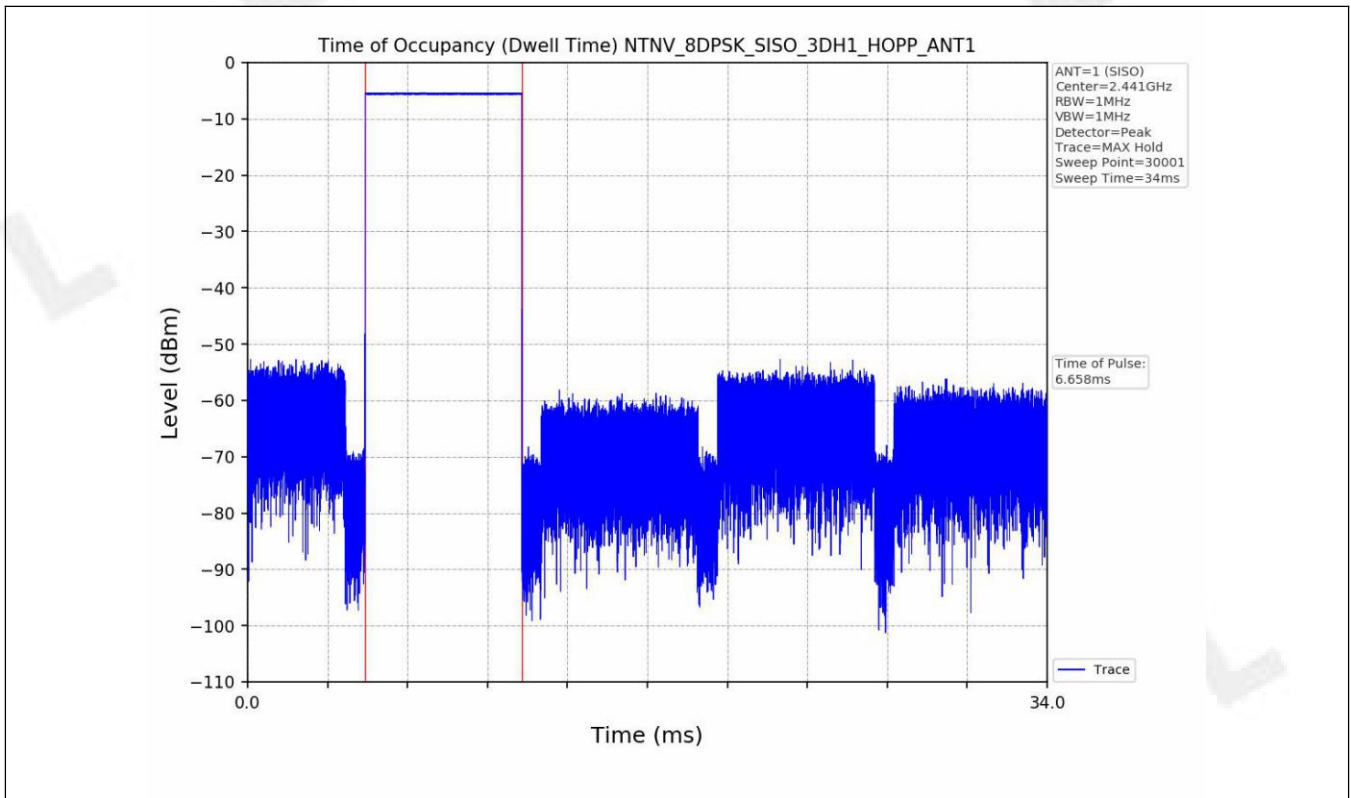

5.2 Test Graph

6. Unwanted Emissions in Non-restricted Frequency Bands

6.1 Test Result

Test Mode	Frequency (MHz)	TX Type	ANT No.	Spurious Conducted Emission (dBm)	Limits (dBm)	Verdict
GFSK	2402	SISO	1	Refer to test graph	-24.51	PASS
	2441	SISO	1	Refer to test graph	-24.51	PASS
	2480	SISO	1	Refer to test graph	-24.51	PASS
	Hopping	SISO	1	Refer to test graph	-24.51	PASS
Pi/4DQPSK	2402	SISO	1	Refer to test graph	-24.92	PASS
	2441	SISO	1	Refer to test graph	-24.92	PASS
	2480	SISO	1	Refer to test graph	-24.92	PASS
	Hopping	SISO	1	Refer to test graph	-24.92	PASS
8DPSK	2402	SISO	1	Refer to test graph	-24.76	PASS
	2441	SISO	1	Refer to test graph	-24.76	PASS
	2480	SISO	1	Refer to test graph	-24.76	PASS

	Hopping	SISO	1	Refer to test graph	-24.76	PASS
--	---------	------	---	---------------------	--------	------

6.2 Test Graph