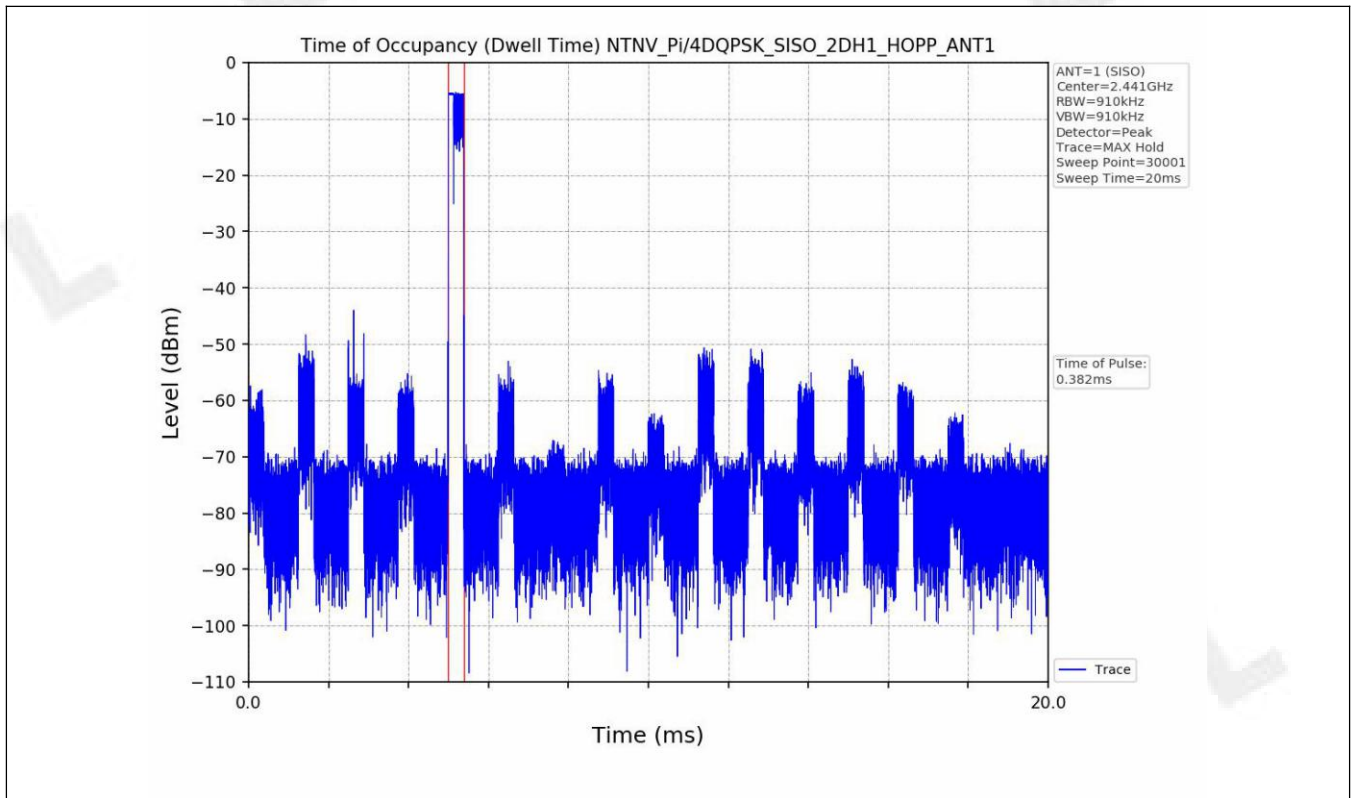

4.2 Test Graph

5. Time of Occupancy (Dwell Time)

5.1 Test Result

Test Mode	Packet Type	TX Type	ANT No.	Duration of Single Pulse (ms)	Observation Period (s)	Num of Pulse in Observation Period	Dwell Time (ms)	Limits (ms)	Verdict
GFSK	DH1	SISO	1	0.373	31.6	320	119.360	≤400	PASS
	DH3	SISO	1	1.629	31.6	159	259.011	≤400	PASS
	DH5	SISO	1	2.877	31.6	107	307.839	≤400	PASS
Pi/4DQPSK	2DH1	SISO	1	0.382	31.6	319	121.858	≤400	PASS
	2DH3	SISO	1	1.635	31.6	160	261.600	≤400	PASS
	2DH5	SISO	1	2.882	31.6	112	322.784	≤400	PASS
8DPSK	3DH1	SISO	1	6.658	31.6	57	379.506	≤400	PASS
	3DH3	SISO	1	0.641	31.6	151	96.791	≤400	PASS
	3DH5	SISO	1	0.886	31.6	103	91.258	≤400	PASS

5.2 Test Graph

6. Unwanted Emissions in Non-restricted Frequency Bands

6.1 Test Result

Test Mode	Frequency (MHz)	TX Type	ANT No.	Spurious Conducted Emission (dBm)	Limits (dBm)	Verdict
GFSK	2402	SISO	1	Refer to test graph	-24.51	PASS
	2441	SISO	1	Refer to test graph	-24.51	PASS
	2480	SISO	1	Refer to test graph	-24.51	PASS
	Hopping	SISO	1	Refer to test graph	-24.51	PASS
Pi/4DQPSK	2402	SISO	1	Refer to test graph	-24.92	PASS
	2441	SISO	1	Refer to test graph	-24.92	PASS
	2480	SISO	1	Refer to test graph	-24.92	PASS
	Hopping	SISO	1	Refer to test graph	-24.92	PASS
8DPSK	2402	SISO	1	Refer to test graph	-24.76	PASS
	2441	SISO	1	Refer to test graph	-24.76	PASS
	2480	SISO	1	Refer to test graph	-24.76	PASS