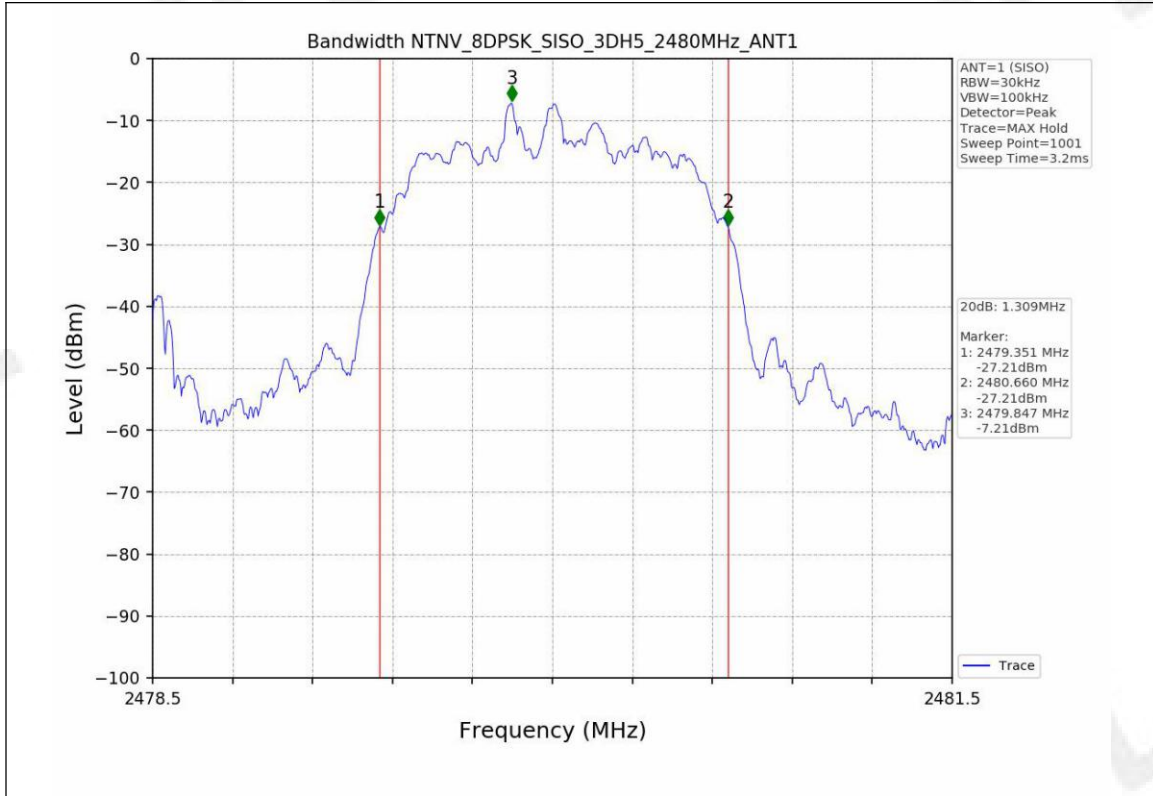

Test Mode	Frequency (MHz)	TX Type	ANT No.	99% Occupied Bandwidth	
				Test Result (MHz)	
GFSK	2402	SISO	1	0.851	Only for Report Use
	2441	SISO	1	0.855	Only for Report Use
	2480	SISO	1	0.855	Only for Report Use
Pi/4DQPSK	2402	SISO	1	1.176	Only for Report Use
	2441	SISO	1	1.173	Only for Report Use
	2480	SISO	1	1.177	Only for Report Use
8DPSK	2402	SISO	1	1.169	Only for Report Use
	2441	SISO	1	1.171	Only for Report Use
	2480	SISO	1	1.171	Only for Report Use

1.2 Test Graph - 20dB Bandwidth

1.3 Test Graph - 99% Occupied Bandwidth

2. Maximum Conducted Output Power

2.1 Test Result

Test Mode	Frequency (MHz)	Tx Type	Measured Peak Output Power (dBm)	Limits (dBm)	Verdict
			Ant 1		
GFSK	2402	SISO	-5.95	30	PASS
	2441	SISO	-4.92	30	PASS
	2480	SISO	-4.12	30	PASS
Pi/4DQPSK	2402	SISO	-5.34	20.97	PASS
	2441	SISO	-4.30	20.97	PASS
	2480	SISO	-3.74	20.97	PASS
8DPSK	2402	SISO	-5.27	20.97	PASS
	2441	SISO	-4.23	20.97	PASS
	2480	SISO	-3.65	20.97	PASS

2.2 Test Graph

3. Carrier frequency separation

3.1 Test Result

Test Mode	TX Type	ANT No.	Channel Separation (MHz)	20dB Bandwidth (MHz)	Limits (MHz)	Verdict
GFSK	SISO	1	1.003	0.955	≥0.955	PASS
π/4DQPSK	SISO	1	0.990	1.311	≥0.874	PASS
8DPSK	SISO	1	1.002	1.309	≥0.873	PASS