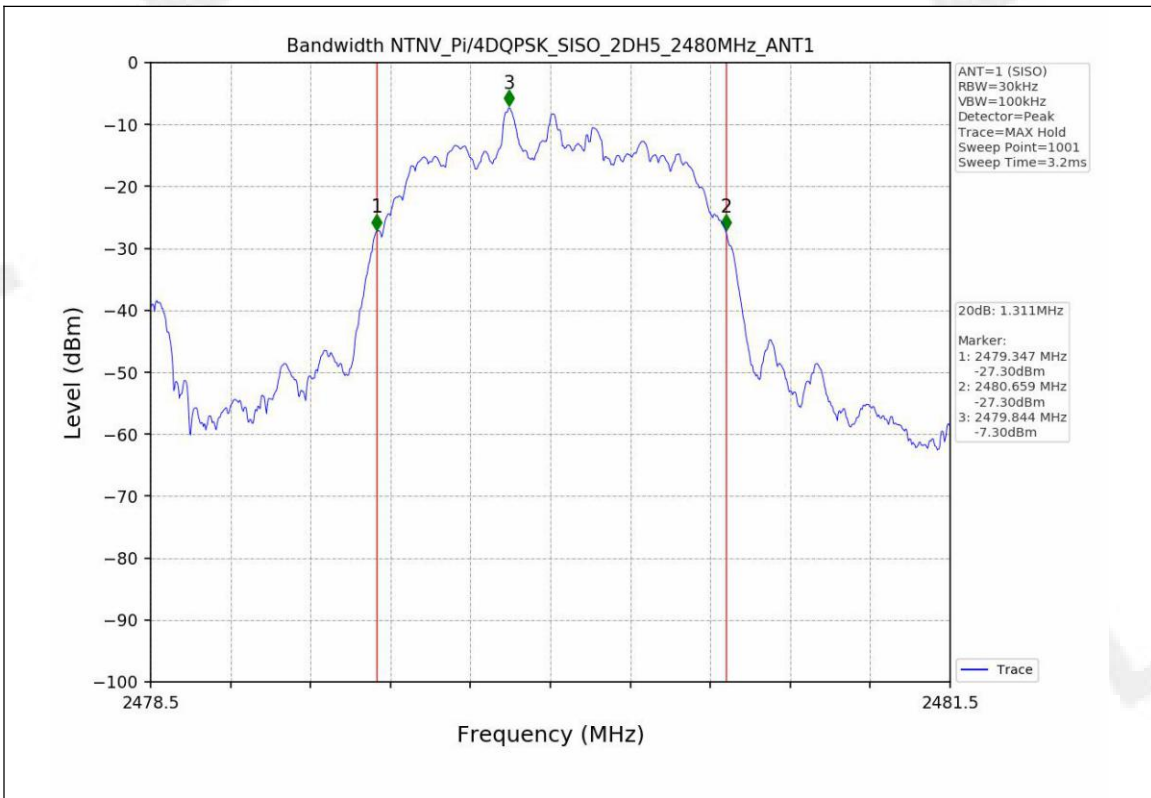

Appendix for 15.247

1. Bandwidth

1.1 Test Result

Test Mode	Frequency (MHz)	TX Type	ANT No.	20dB Bandwidth	Verdict
				Test Result (MHz)	
GFSK	2402	SISO	1	0.954	PASS
	2441	SISO	1	0.953	PASS
	2480	SISO	1	0.955	PASS
Pi/4DQPSK	2402	SISO	1	1.284	PASS
	2441	SISO	1	1.307	PASS
	2480	SISO	1	1.311	PASS
8DPSK	2402	SISO	1	1.283	PASS
	2441	SISO	1	1.281	PASS
	2480	SISO	1	1.309	PASS

Test Mode	Frequency (MHz)	TX Type	ANT No.	99% Occupied Bandwidth	
				Test Result (MHz)	
GFSK	2402	SISO	1	0.851	Only for Report Use
	2441	SISO	1	0.855	Only for Report Use
	2480	SISO	1	0.855	Only for Report Use
Pi/4DQPSK	2402	SISO	1	1.176	Only for Report Use
	2441	SISO	1	1.173	Only for Report Use
	2480	SISO	1	1.177	Only for Report Use
8DPSK	2402	SISO	1	1.169	Only for Report Use
	2441	SISO	1	1.171	Only for Report Use
	2480	SISO	1	1.171	Only for Report Use

1.2 Test Graph - 20dB Bandwidth

1.3 Test Graph - 99% Occupied Bandwidth

2. Maximum Conducted Output Power

2.1 Test Result

Test Mode	Frequency (MHz)	Tx Type	Measured Peak Output Power (dBm)	Limits (dBm)	Verdict
			Ant 1		
GFSK	2402	SISO	-5.95	30	PASS
	2441	SISO	-4.92	30	PASS
	2480	SISO	-4.12	30	PASS
Pi/4DQPSK	2402	SISO	-5.34	20.97	PASS
	2441	SISO	-4.30	20.97	PASS
	2480	SISO	-3.74	20.97	PASS
8DPSK	2402	SISO	-5.27	20.97	PASS
	2441	SISO	-4.23	20.97	PASS
	2480	SISO	-3.65	20.97	PASS

2.2 Test Graph

3. Carrier frequency separation

3.1 Test Result

Test Mode	TX Type	ANT No.	Channel Separation (MHz)	20dB Bandwidth (MHz)	Limits (MHz)	Verdict
GFSK	SISO	1	1.003	0.955	≥0.955	PASS
π/4DQPSK	SISO	1	0.990	1.311	≥0.874	PASS
8DPSK	SISO	1	1.002	1.309	≥0.873	PASS