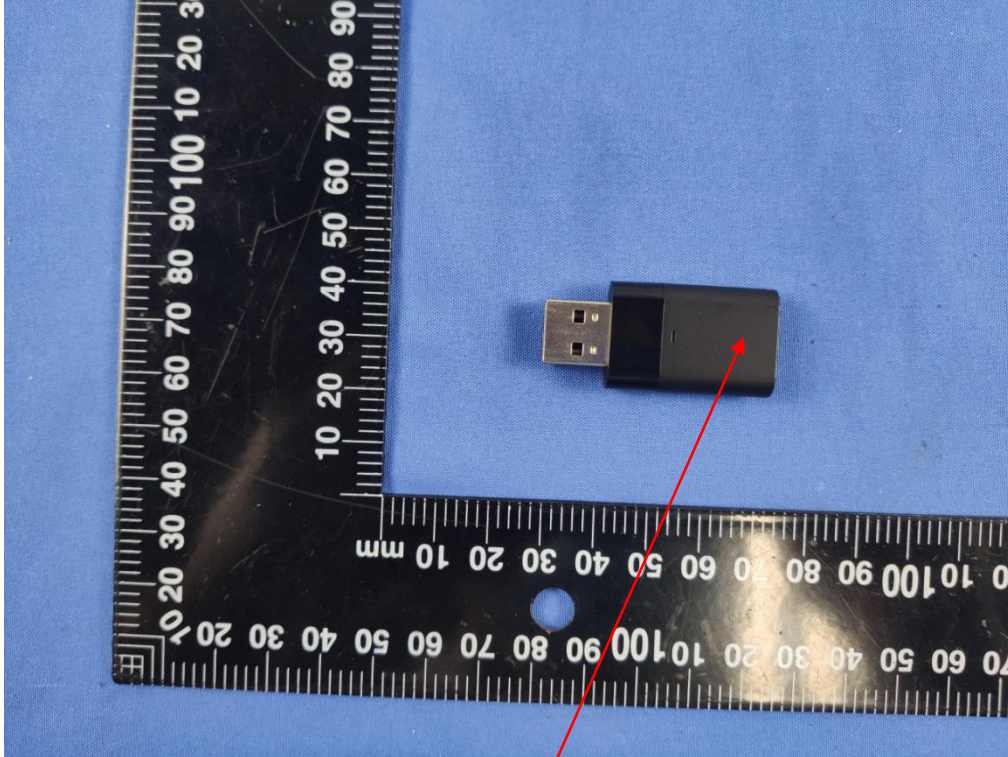

FCC-ID Label Information

1. Label location:

FCC ID: 2AZ5N-BT110