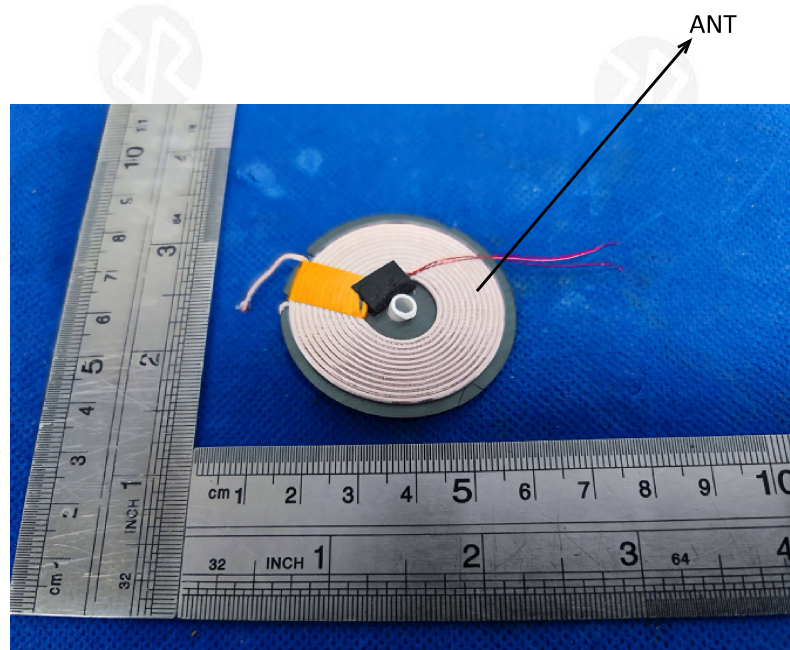

FCC ID: 2AZ4X-WS21005

EUT PHOTO(Internal Photos)

***** END OF REPORT *****