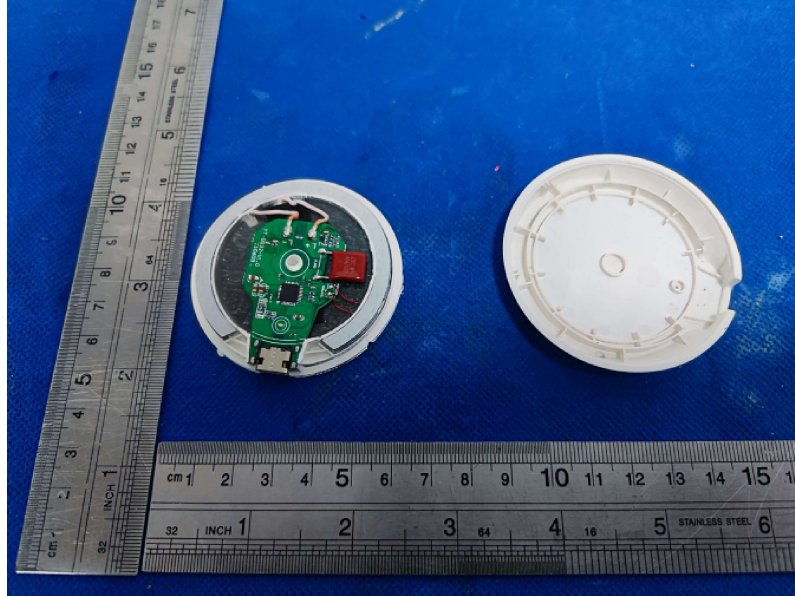

FCC ID: 2AZ4X-WS21005

EUT PHOTO(Internal Photos)

***** END OF REPORT *****