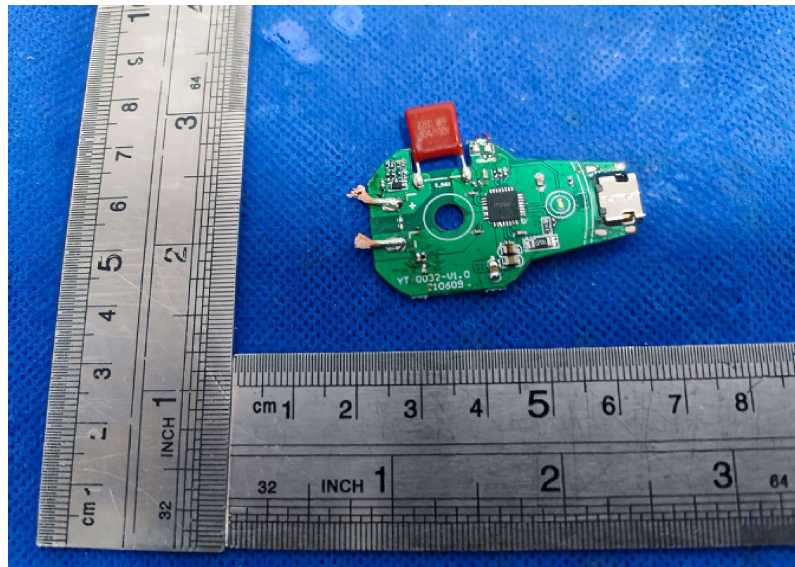

FCC ID: 2AZ4X-WS21005

EUT PHOTO(Internal Photos)

***** END OF REPORT *****