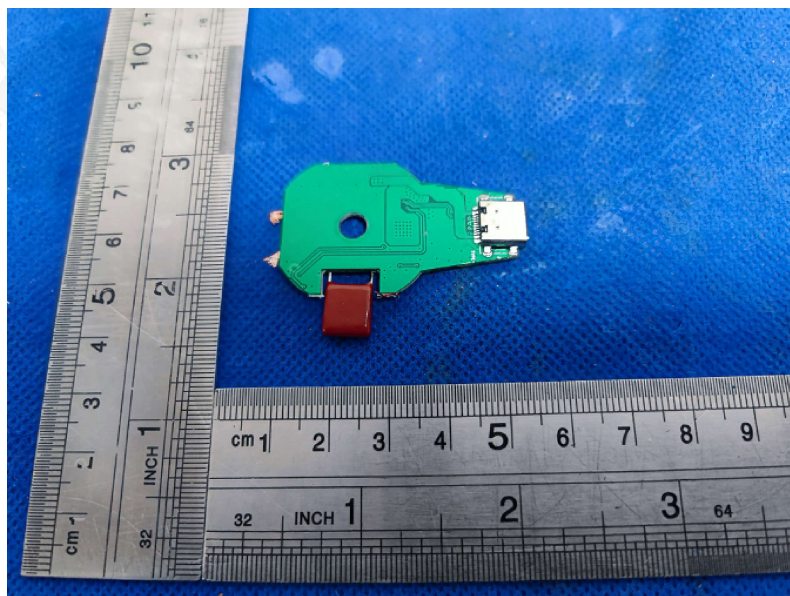

FCC ID: 2AZ4X-WS21005

EUT PHOTO(Internal Photos)

***** END OF REPORT *****