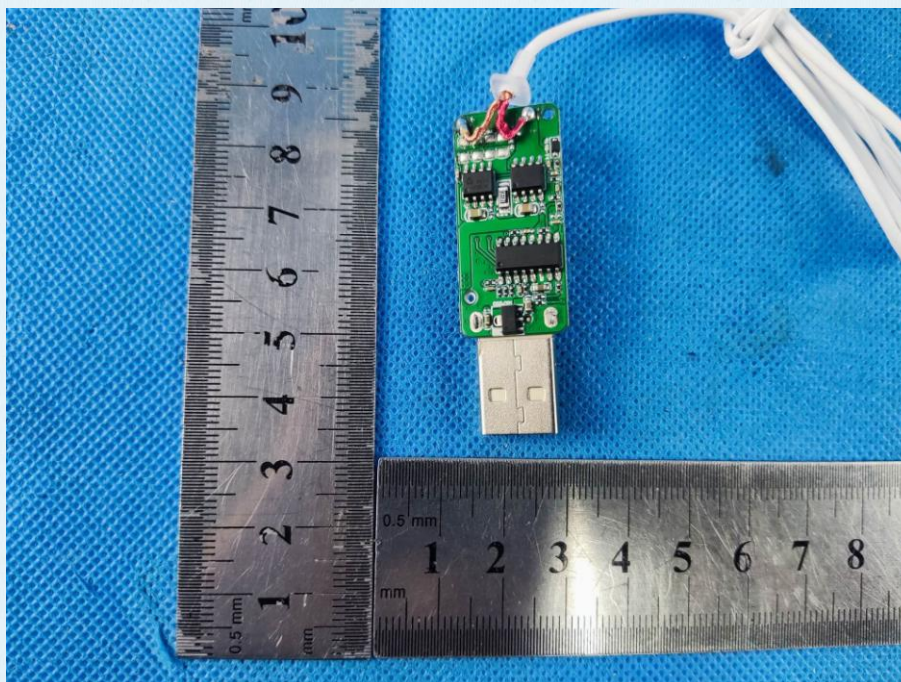

Product Name: WIRELESS CHARGER

Test Model No.: AB0286-A

EUT Constructional Details

Internal Photo

Photo 1

Photo 2

Photo 3

Photo 4

Photo 5

-----End-----