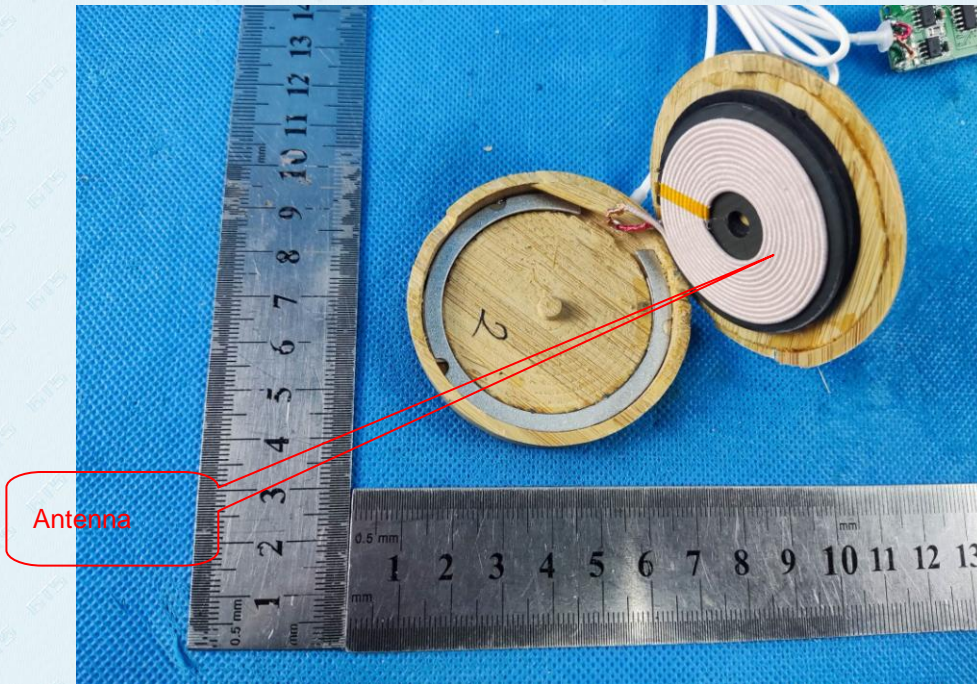

Product Name: WIRELESS CHARGER

Test Model No.: AB0286-A

EUT Constructional Details

Internal Photo

Photo 1

Photo 2

Photo 3

Photo 4