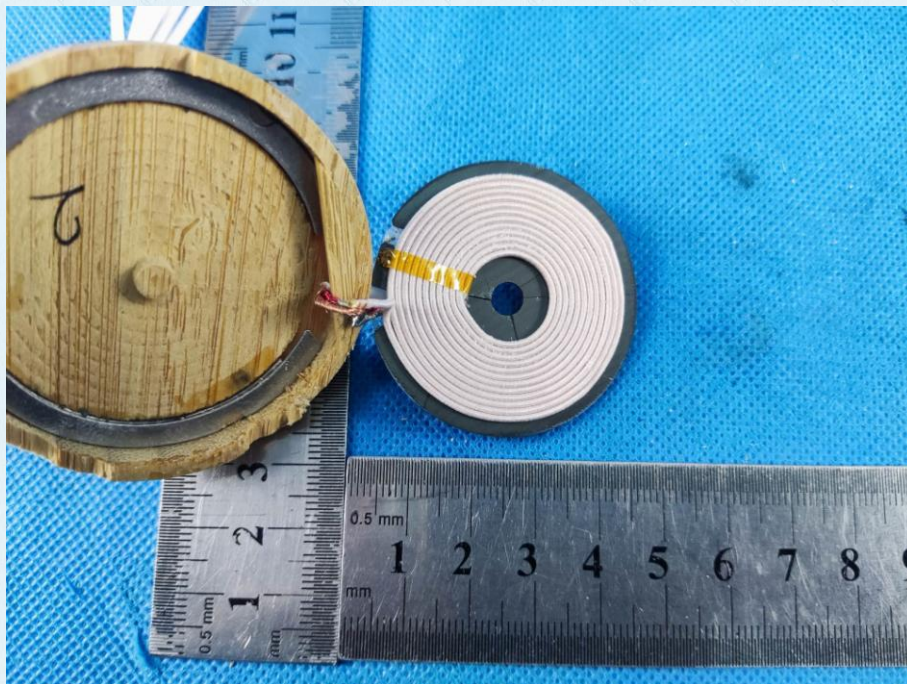

Product Name: WIRELESS CHARGER

Test Model No.: AB0286-A

EUT Constructional Details

Internal Photo

Photo 1

Photo 2

Photo 3

Photo 4

Photo 5

-----End-----