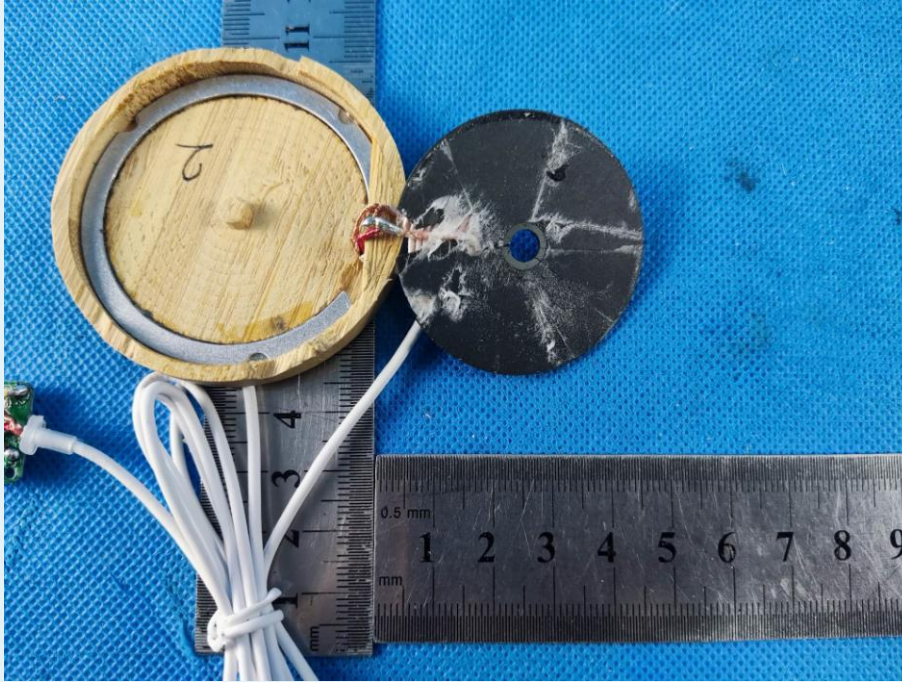

Product Name: WIRELESS CHARGER

Test Model No.: AB0286-A

EUT Constructional Details

Internal Photo

Photo 1

Photo 2

Photo 3

Photo 4

Photo 5

-----End-----