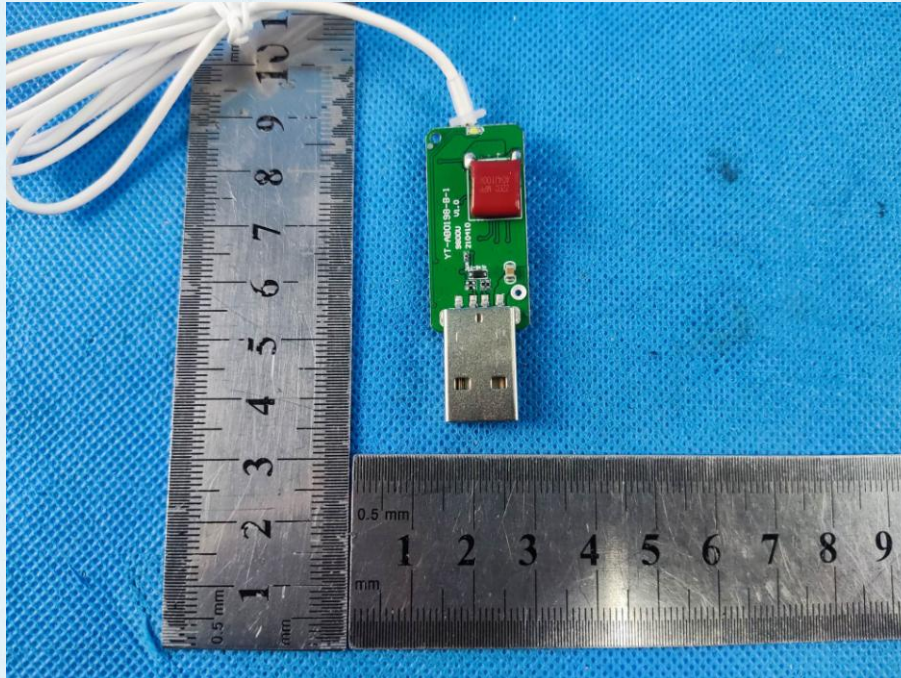

Product Name: WIRELESS CHARGER

Test Model No.: AB0286-A

EUT Constructional Details

Internal Photo

Photo 1

Photo 2

Photo 3

Photo 4

Photo 5

-----End-----