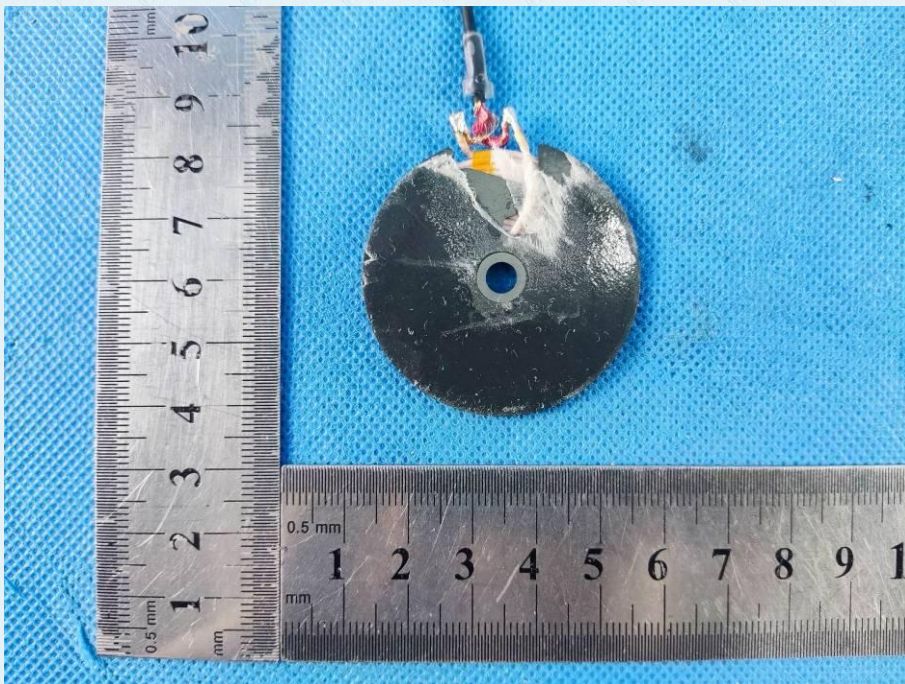

Product Name: WIRELESS CHARGER

Test Model No.: AB0283

## EUT Constructional Details

Internal Photo

Photo 1

Photo 2

Photo 3

Photo 4

Photo 5

Photo 6