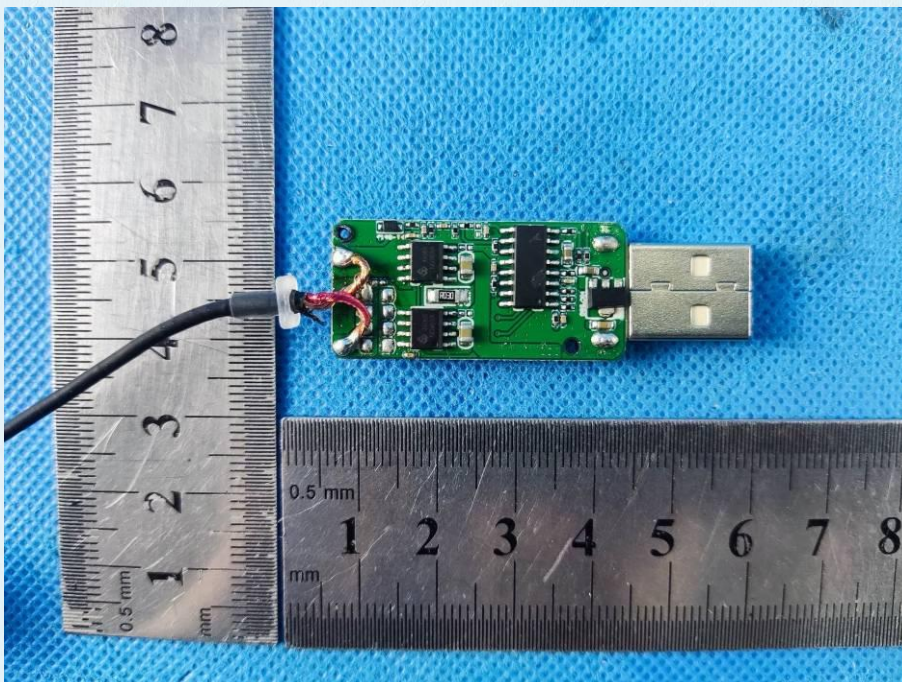

Product Name: WIRELESS CHARGER

Test Model No.: AB0283

## EUT Constructional Details

Internal Photo

Photo 1

Photo 2

Photo 3

Photo 4

Photo 5

Photo 6