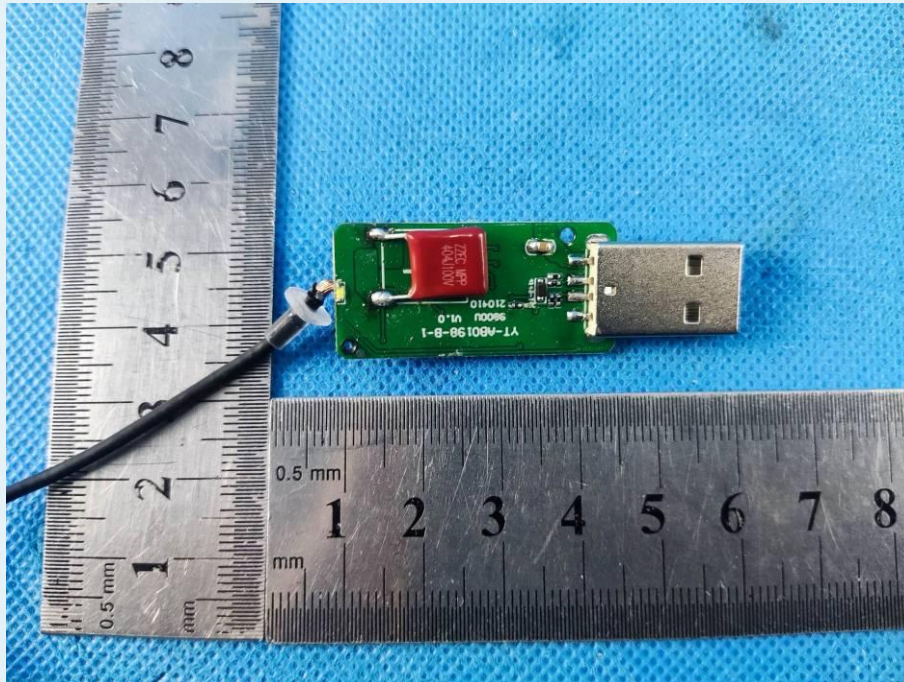

Product Name: WIRELESS CHARGER

Test Model No.: AB0283

## EUT Constructional Details

Internal Photo

Photo 1

Photo 2

Photo 3

Photo 4

Photo 5

Photo 6