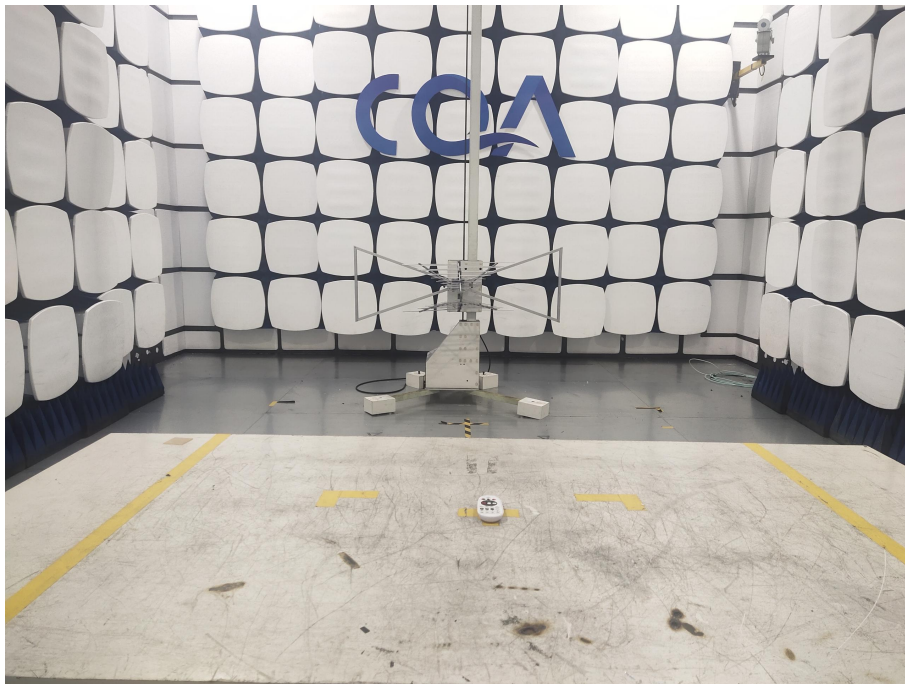

# 1 Photographs

## 1.1 Radiated Emission Test Setup

9kHz~30MHz

30MHz~1GHz:

Above 1GHz: