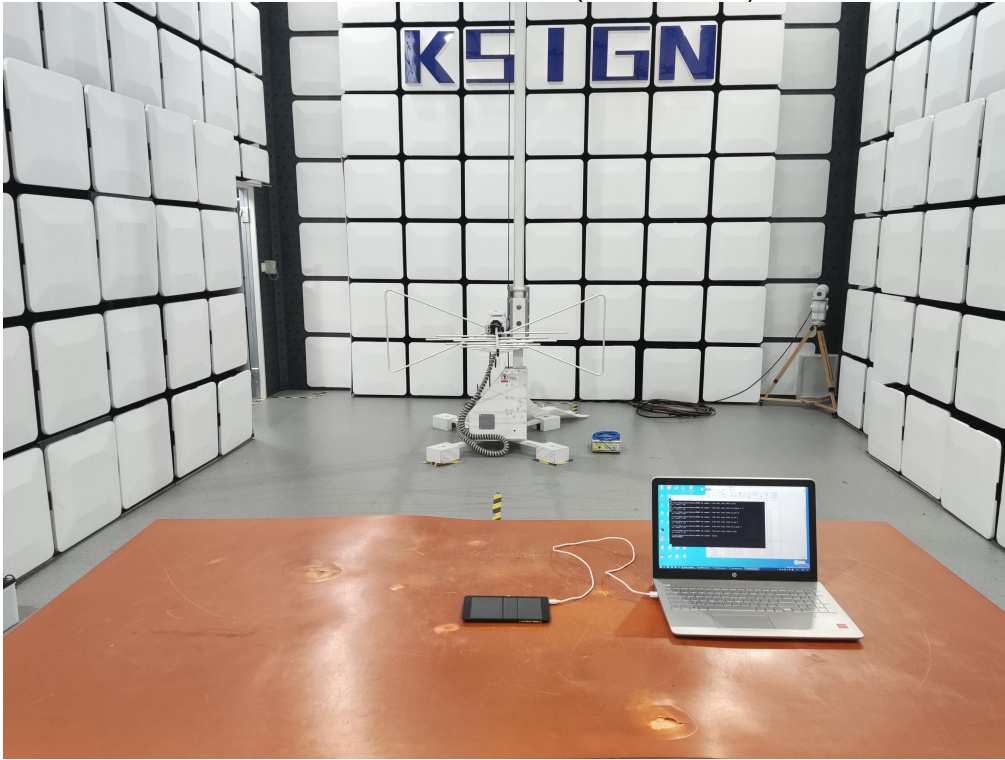

Model:L7

Radiated Measurement (Below 1GHz)

Radiated Measurement (Above 1GHz)

CONDUCTED EMISSION TEST SETUP

RF Conducted