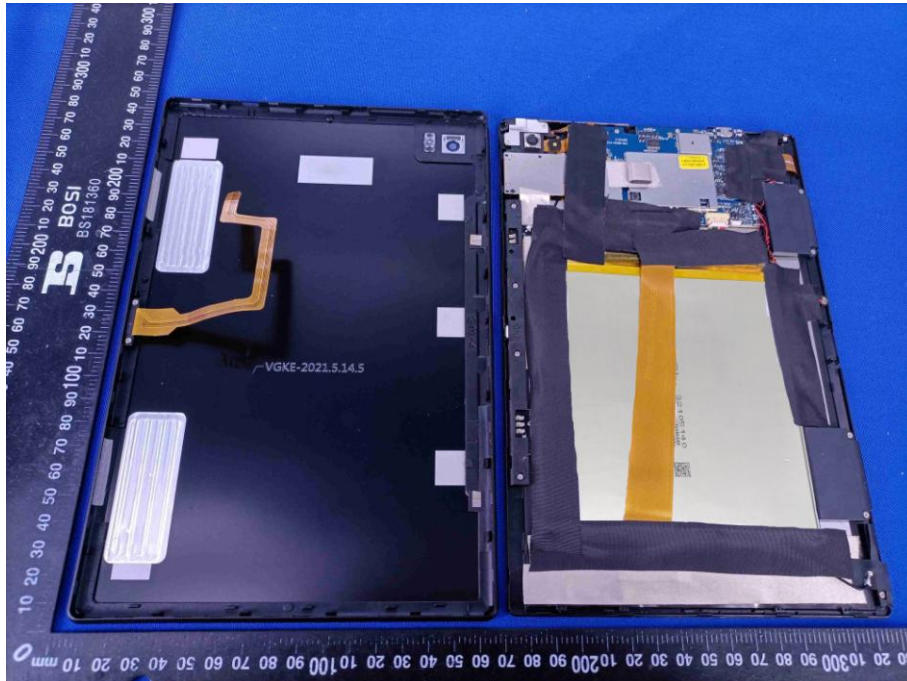

Appendix C: Photographs of EUT

Product: Tablet PC

Model: H30

Internal Photos

GSM/WCDMA/
LTE Main ANT

BT/WIFI
ANT

GSM/WCDMA/
LTE DEV ANT