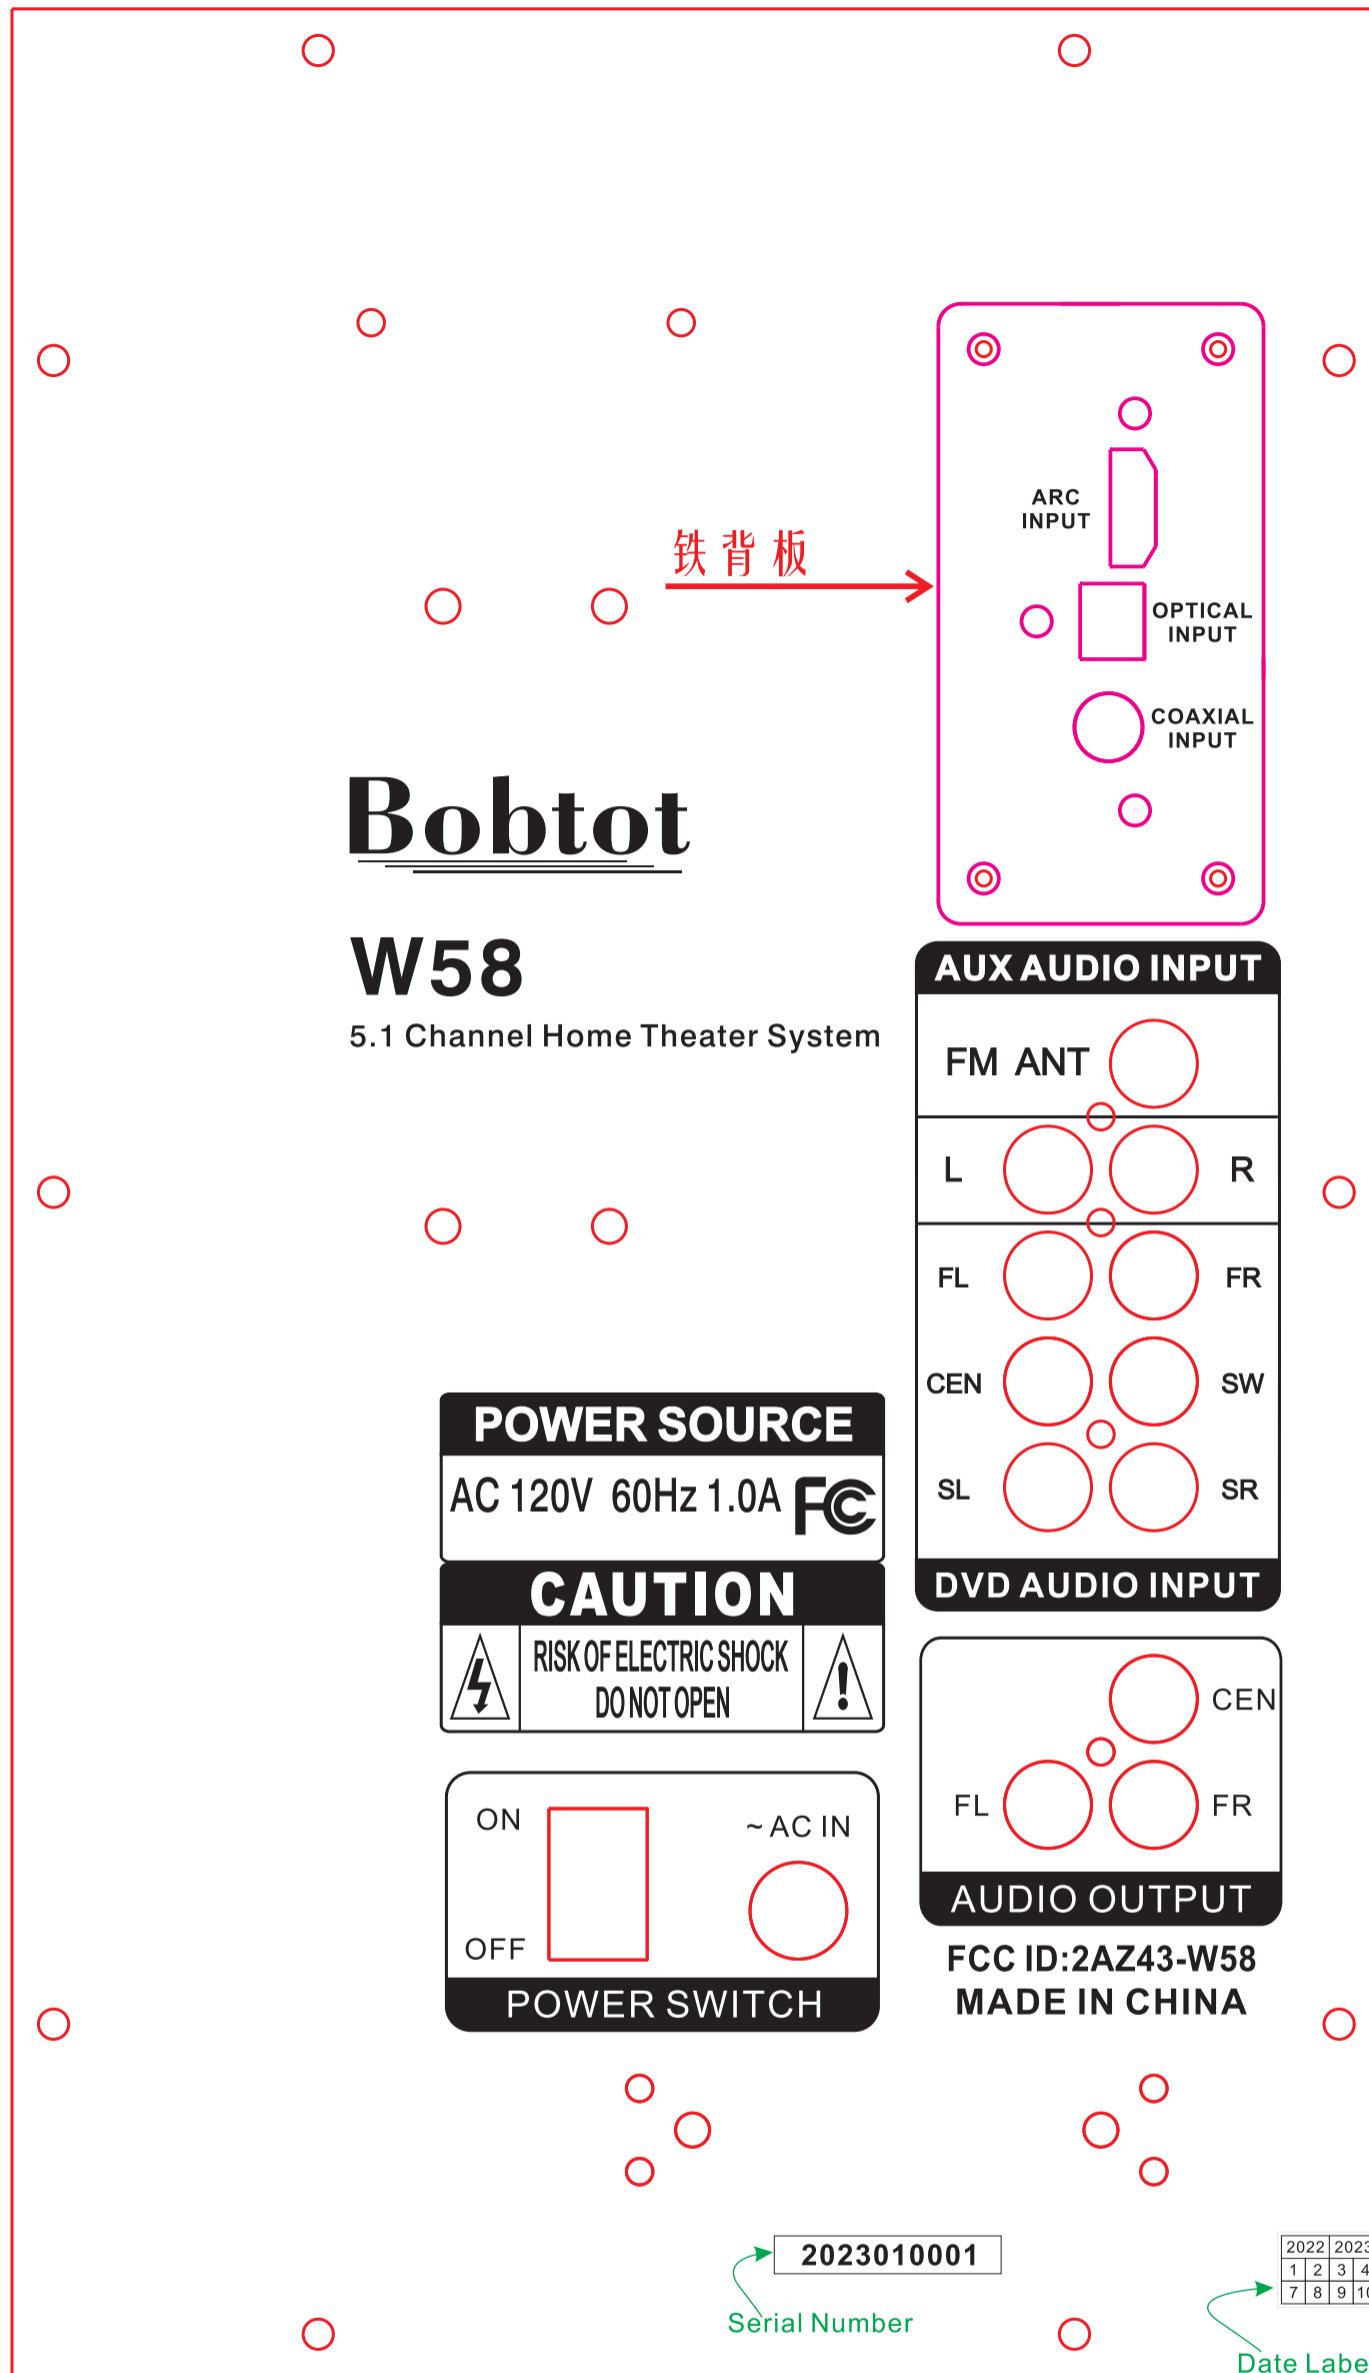

50.0 mm

40.0 mm

**5.1 Channel Home Theater System**  
**Model No.: W58**  
**FCC ID: 2AZ43-W58**

This device complies with Part 15 of the FCC Rules. Operation is subject to the following two conditions:

(1) This device may not cause harmful interference, and This device must accept any interference received, including interference that may cause undesired operation.

背板结构料号：Z12-58AXL-507 (181\*313)  
 背板丝印料号：MBB-00005-257

丝印为Pantone8402C  
 (同恩科国内丝印颜色)