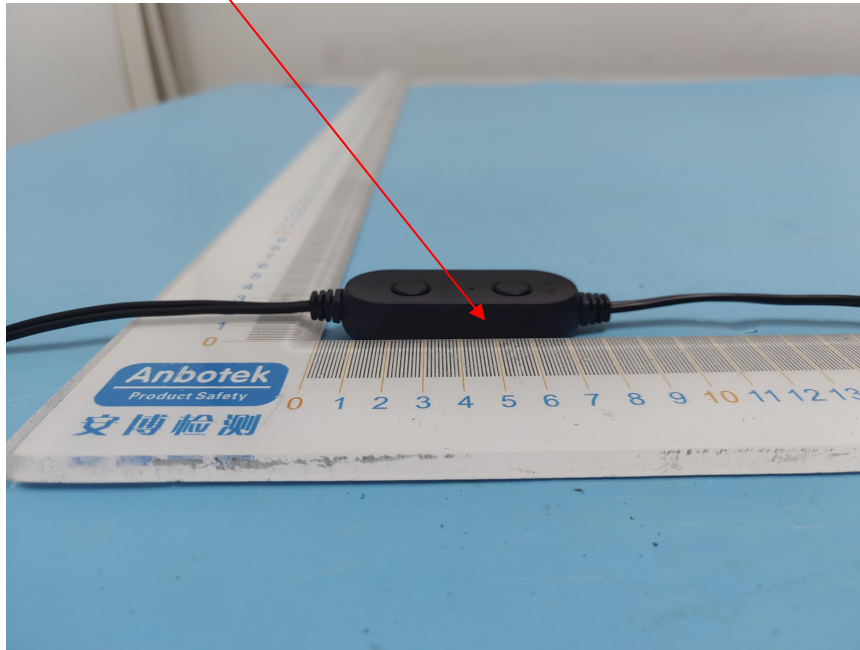

## Label Location On EUT

## Label

**Bobtot**<sup>®</sup>  
Multimedia speaker  
Model:MINI2A  
FCC ID:2AZ43-MINI2A  
Colour:Black  
Input:DC 5V  1A Power output:2x3W  
MOSWS INTERNATIONAL LIMITED Made in China