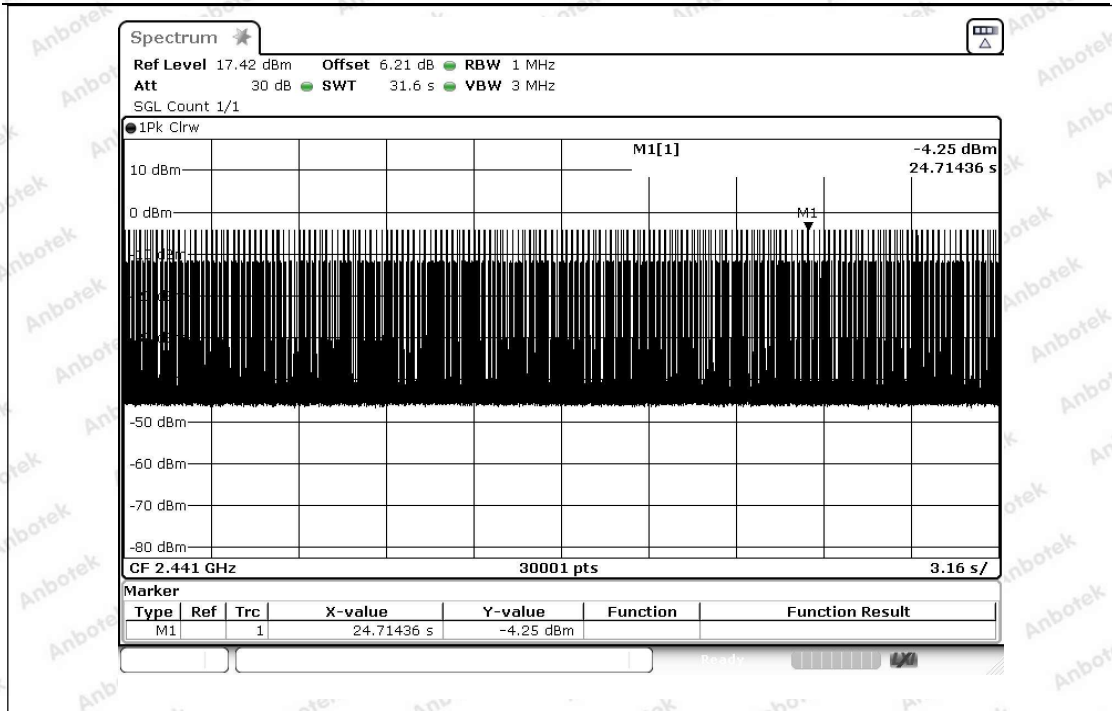

**Dwell Time (Hopping) NVNT\_ANT1\_1-DH3\_2441\_Accumulated**

**Dwell\_Time\_(Hopping)\_NVNT\_ANT1\_2-DH1\_2441\_Accumulated**

Dwell\_Time\_(Hopping)\_NVNT\_ANT1\_3-DH3\_2441\_Accumulated

---End---