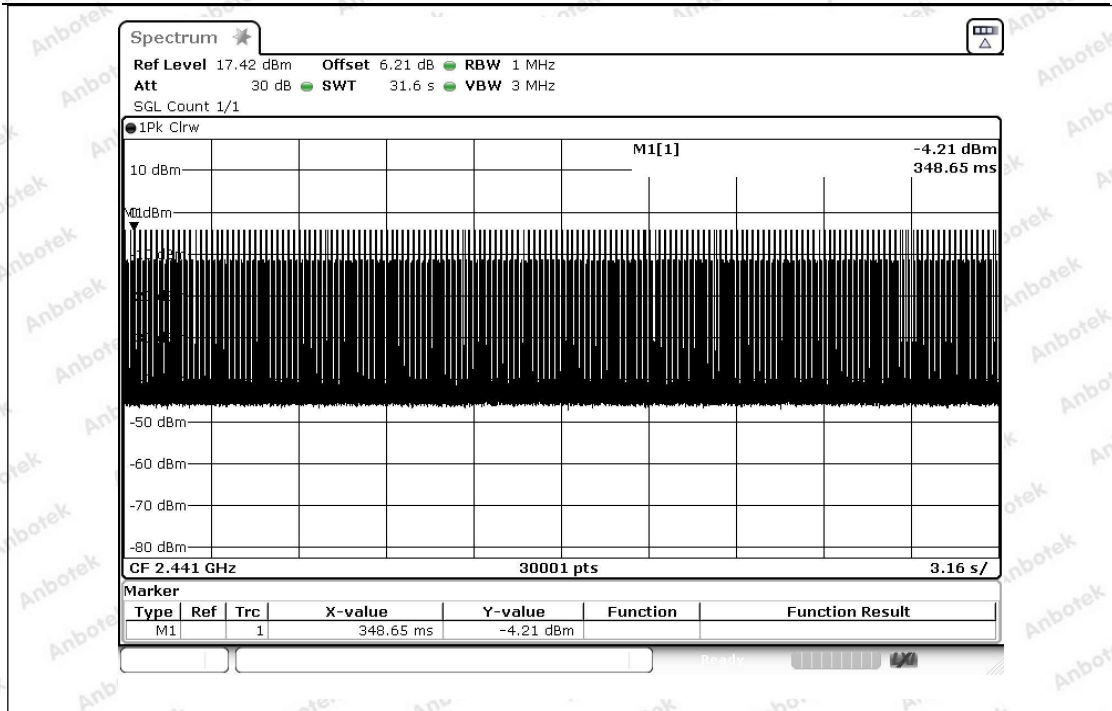

**Dwell Time (Hopping) NVNT\_ANT1\_1-DH3\_2441\_Accumulated**

**Dwell\_Time\_(Hopping)\_NVNT\_ANT1\_2-DH1\_2441\_Accumulated**

Dwell\_Time\_(Hopping)\_NVNT\_ANT1\_3-DH3\_2441\_Accumulated

---End---