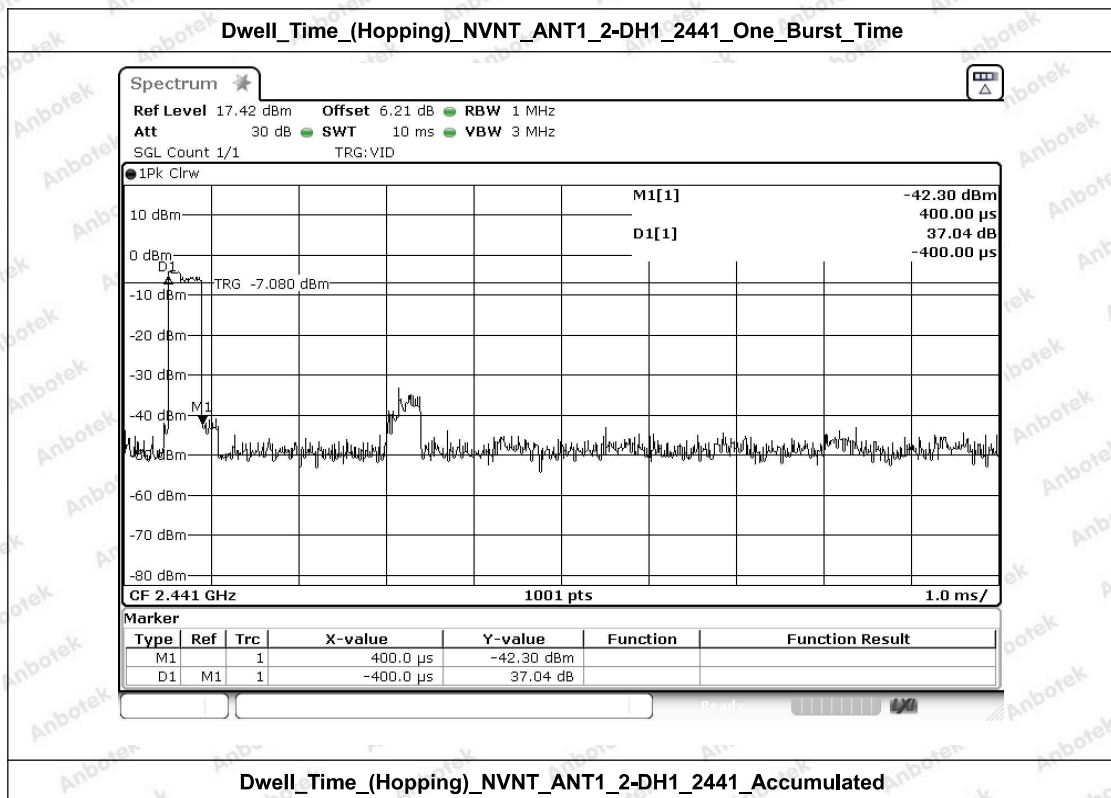

**Dwell Time (Hopping) NVNT\_ANT1\_1-DH3\_2441\_Accumulated**

**Dwell\_Time\_(Hopping)\_NVNT\_ANT1\_2-DH1\_2441\_Accumulated**

Dwell\_Time\_(Hopping)\_NVNT\_ANT1\_3-DH3\_2441\_Accumulated

---End---