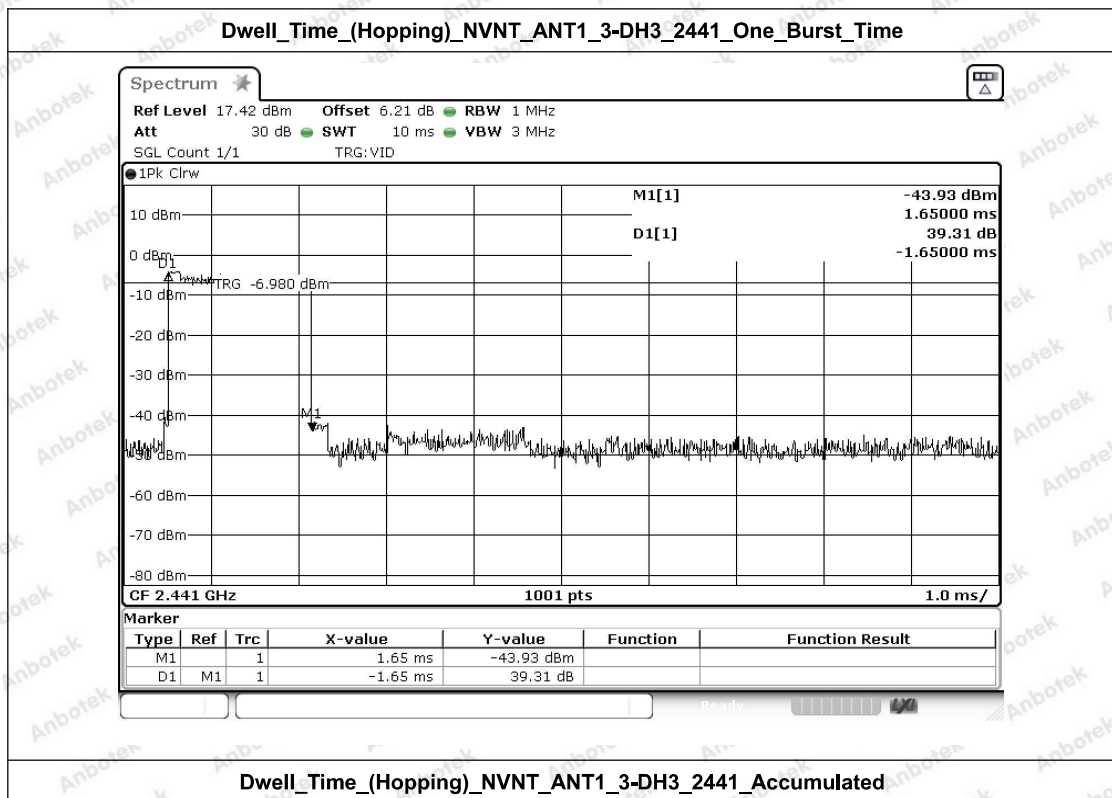

**Dwell Time (Hopping) NVNT\_ANT1\_1-DH3\_2441\_Accumulated**

**Dwell\_Time\_(Hopping)\_NVNT\_ANT1\_2-DH1\_2441\_Accumulated**

Dwell\_Time\_(Hopping)\_NVNT\_ANT1\_3-DH3\_2441\_Accumulated

---End---