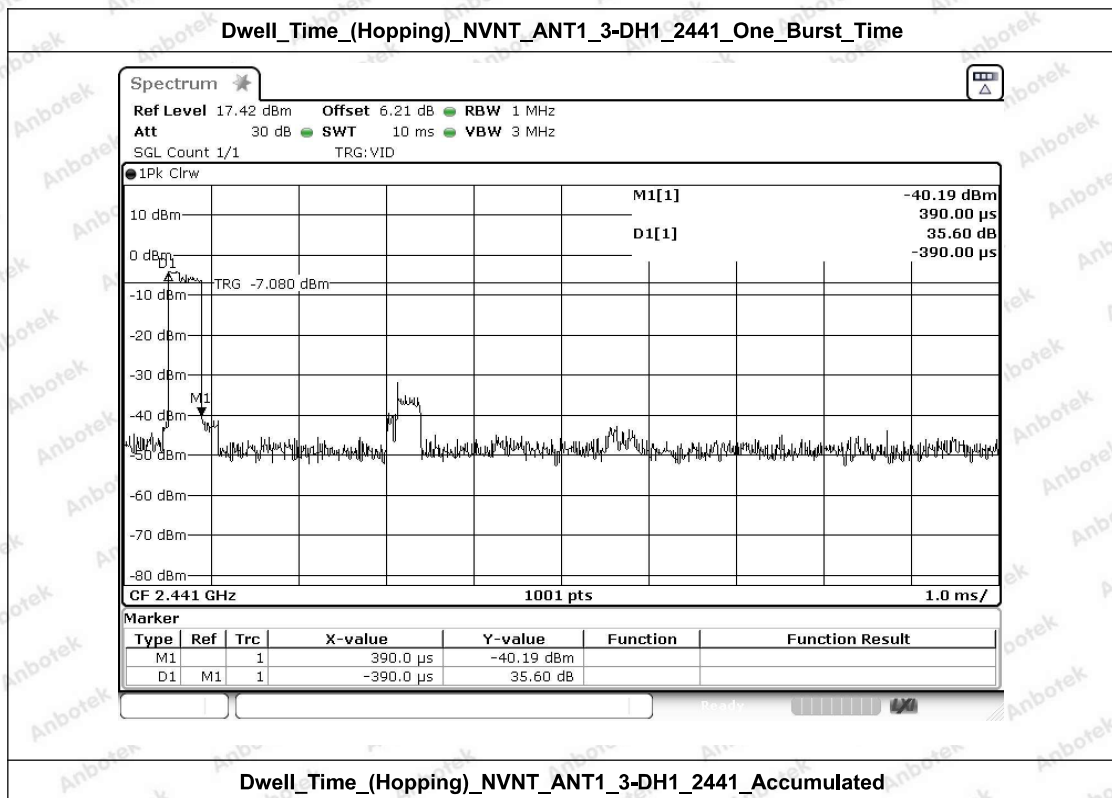

**Dwell Time (Hopping) NVNT\_ANT1\_1-DH3\_2441\_Accumulated**

**Dwell\_Time\_(Hopping)\_NVNT\_ANT1\_2-DH1\_2441\_Accumulated**

Dwell\_Time\_(Hopping)\_NVNT\_ANT1\_3-DH3\_2441\_Accumulated

---End---