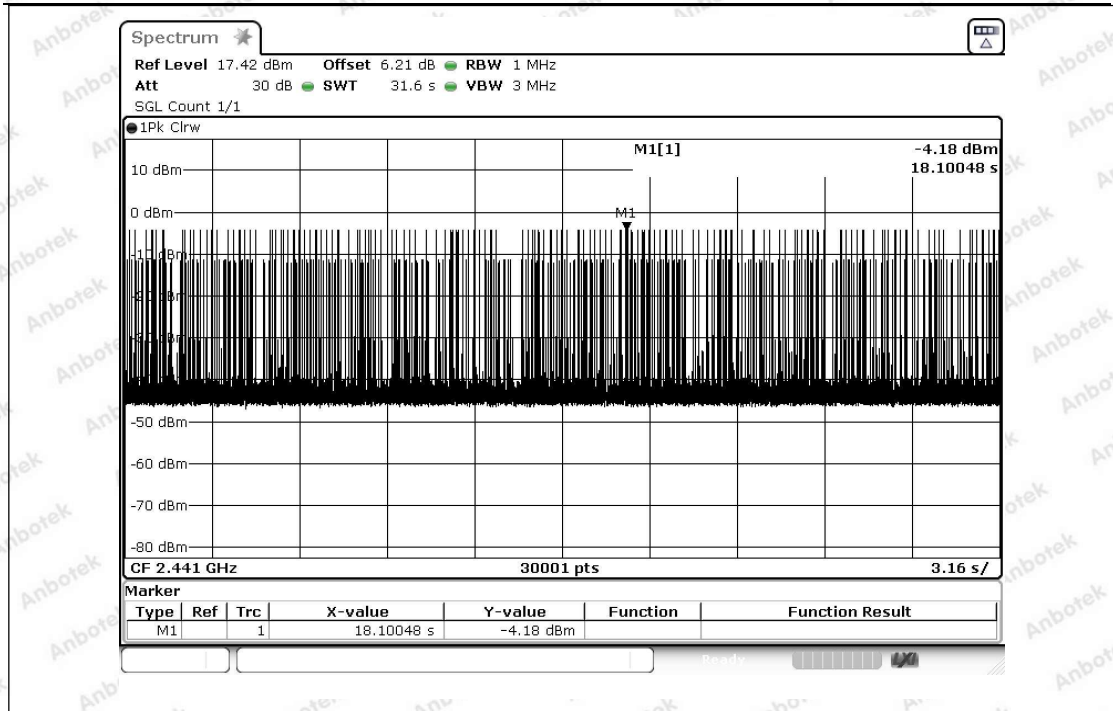

**Dwell Time (Hopping) NVNT\_ANT1\_1-DH3\_2441\_Accumulated**

**Dwell\_Time\_(Hopping)\_NVNT\_ANT1\_2-DH1\_2441\_Accumulated**

Dwell\_Time\_(Hopping)\_NVNT\_ANT1\_3-DH3\_2441\_Accumulated

---End---