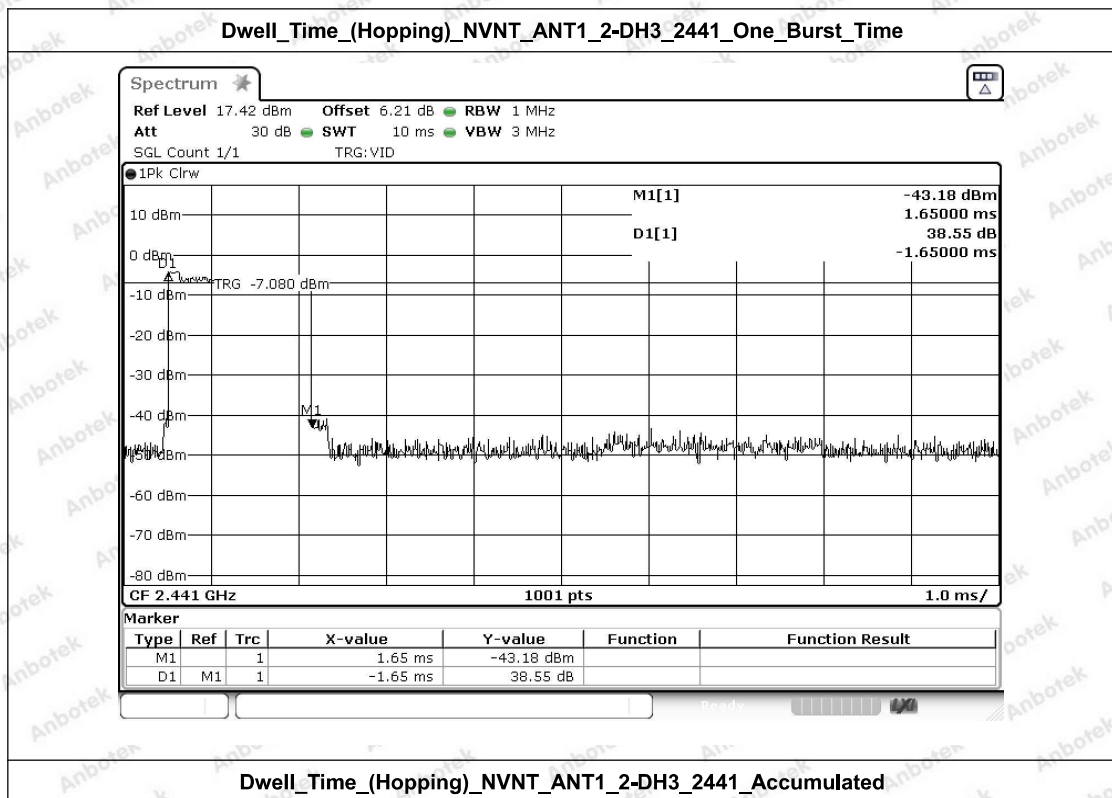

**Dwell Time (Hopping) NVNT\_ANT1\_1-DH3\_2441\_Accumulated**

**Dwell\_Time\_(Hopping)\_NVNT\_ANT1\_2-DH1\_2441\_Accumulated**

Dwell\_Time\_(Hopping)\_NVNT\_ANT1\_3-DH3\_2441\_Accumulated

---End---