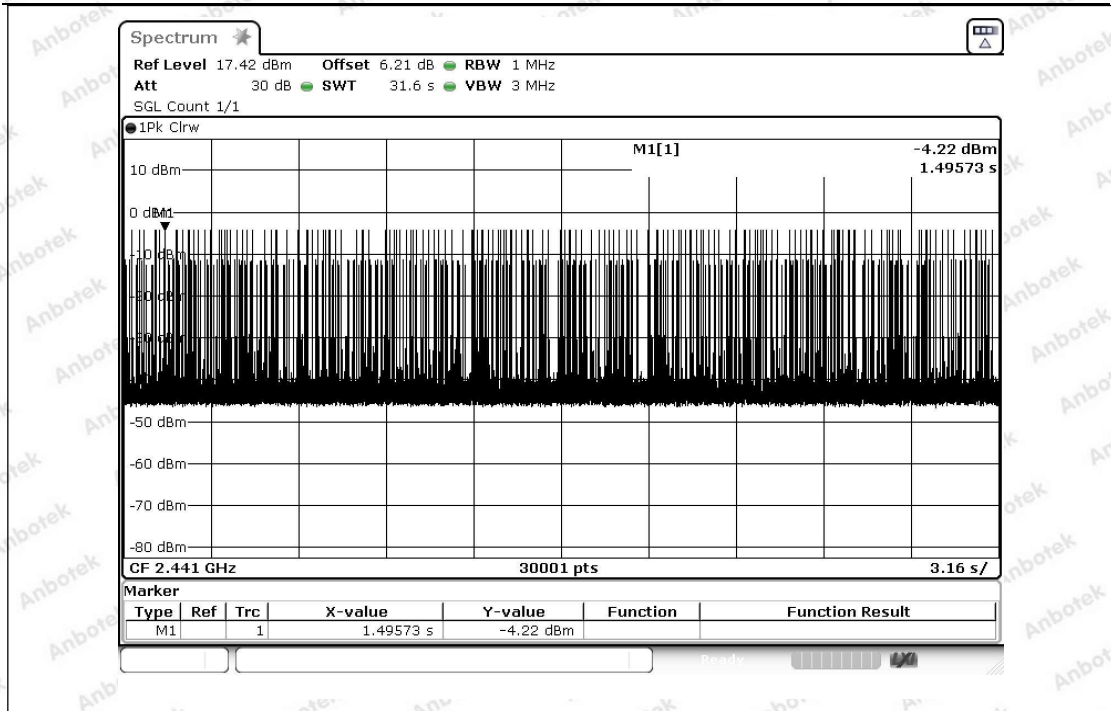

**Dwell Time (Hopping) NVNT\_ANT1\_1-DH3\_2441\_Accumulated**

**Dwell\_Time\_(Hopping)\_NVNT\_ANT1\_2-DH1\_2441\_Accumulated**

Dwell\_Time\_(Hopping)\_NVNT\_ANT1\_3-DH3\_2441\_Accumulated

---End---