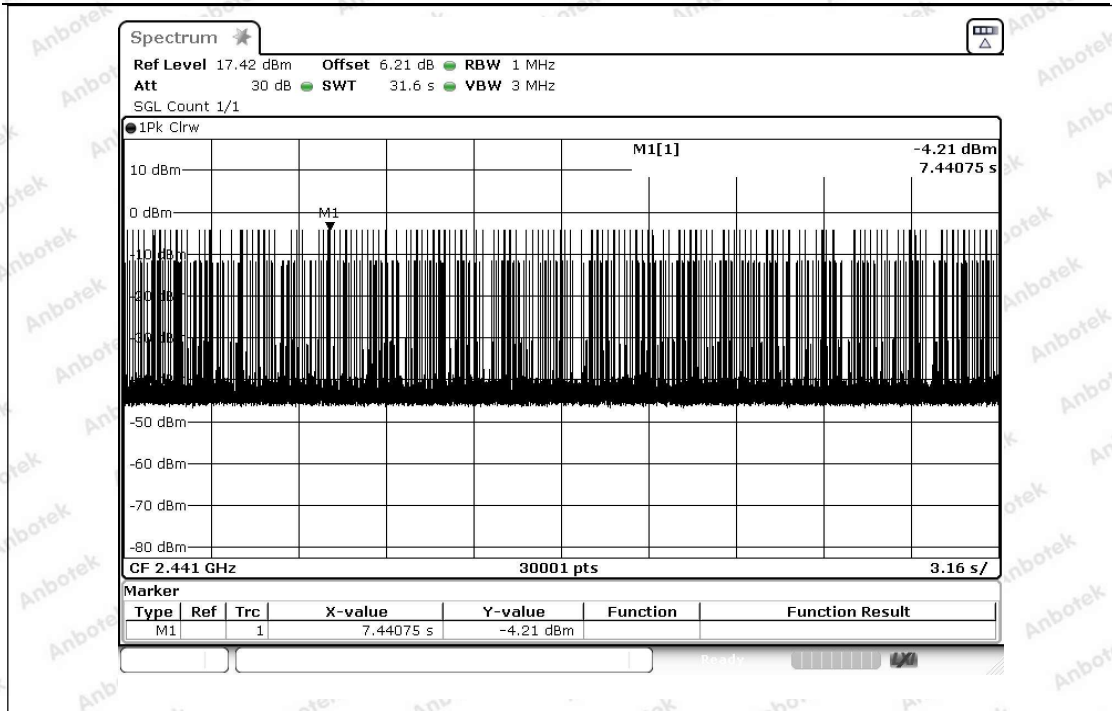

**Dwell Time (Hopping) NVNT\_ANT1\_1-DH3\_2441\_Accumulated**

**Dwell\_Time\_(Hopping)\_NVNT\_ANT1\_2-DH1\_2441\_Accumulated**

Dwell\_Time\_(Hopping)\_NVNT\_ANT1\_3-DH3\_2441\_Accumulated

---End---