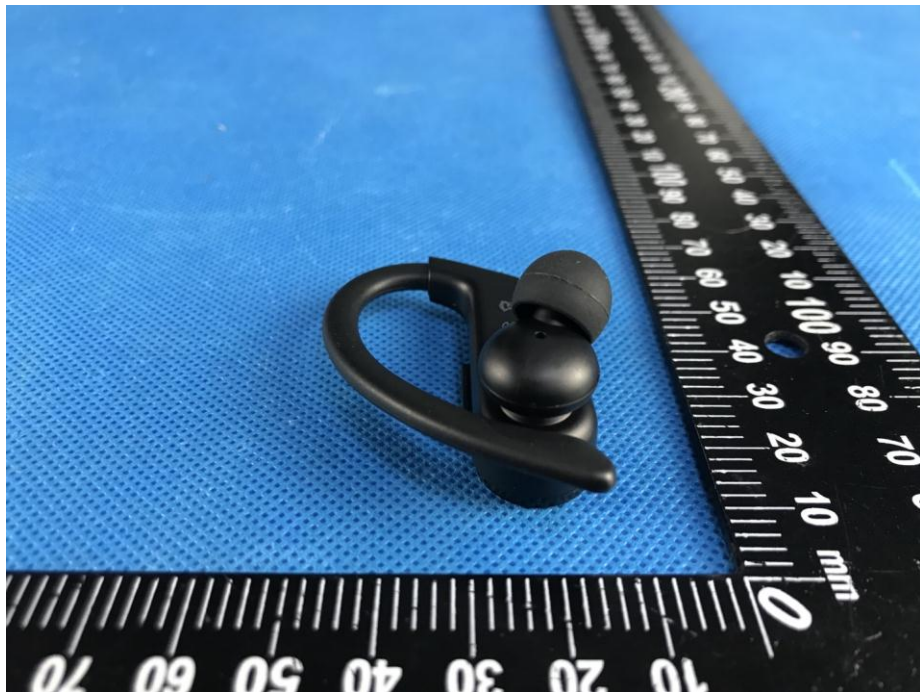

Appendix-BE100-Photos

Left