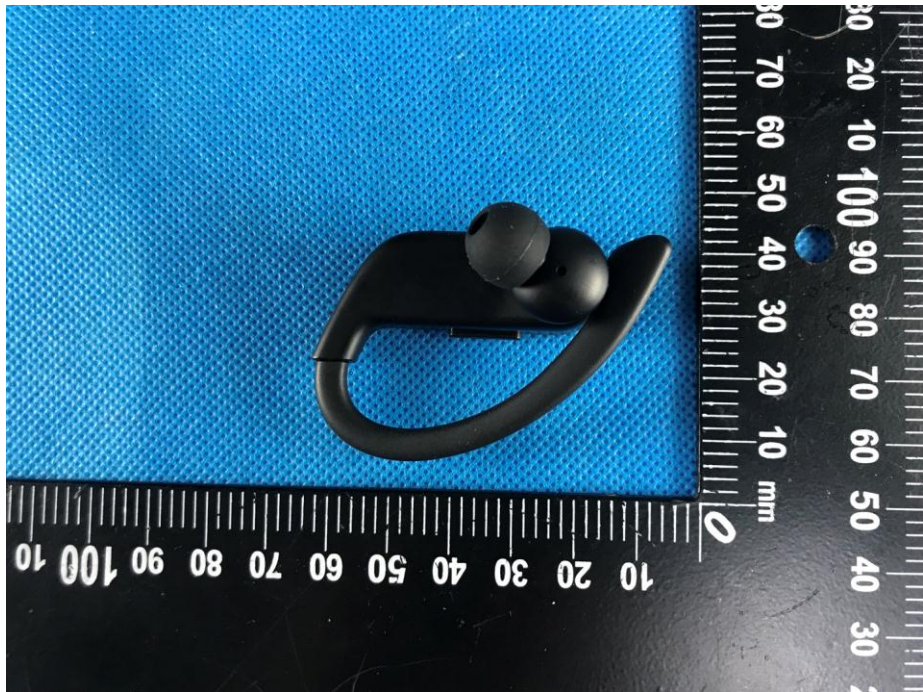

Appendix-BE100-Photos

1 Photographs –Constructional Details

1.1 EUT – External View Model: BE100 FCC ID: 2AZ43-BE100

Appendix-BE100-Photos

case

case

Appendix-BE100-Photos

case

case

Appendix-BE100-Photos

case

case

Appendix-BE100-Photos

Left

Left

Appendix-BE100-Photos