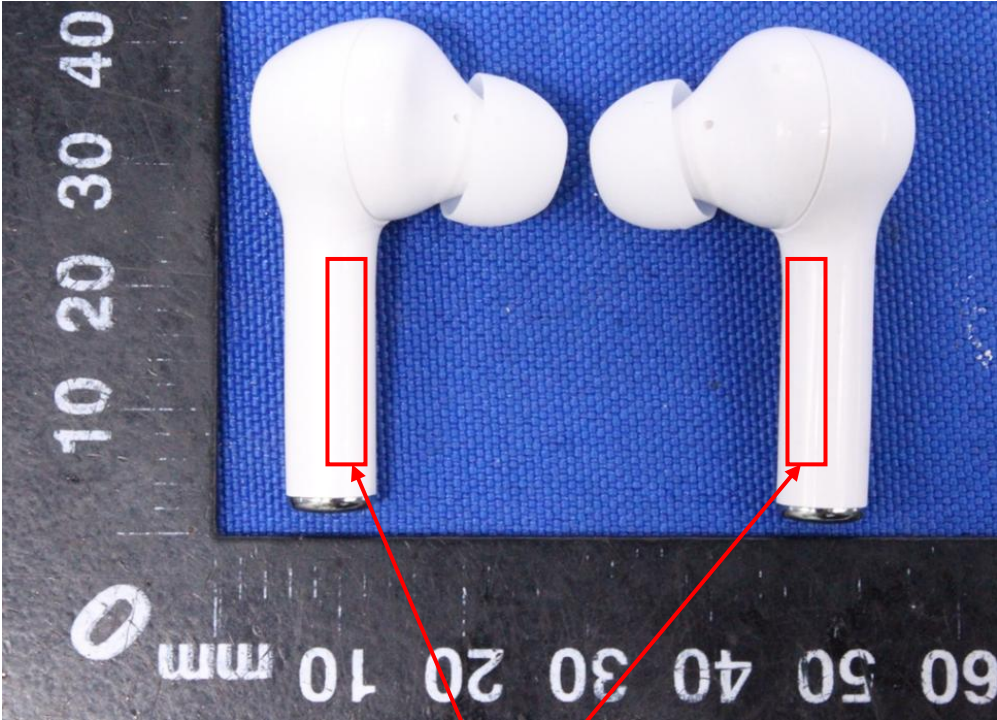

Label Artwork and Location

Model: T3

Label:

FCC ID: 2AZ42-T3

Size: L*W=16*4mm

Location