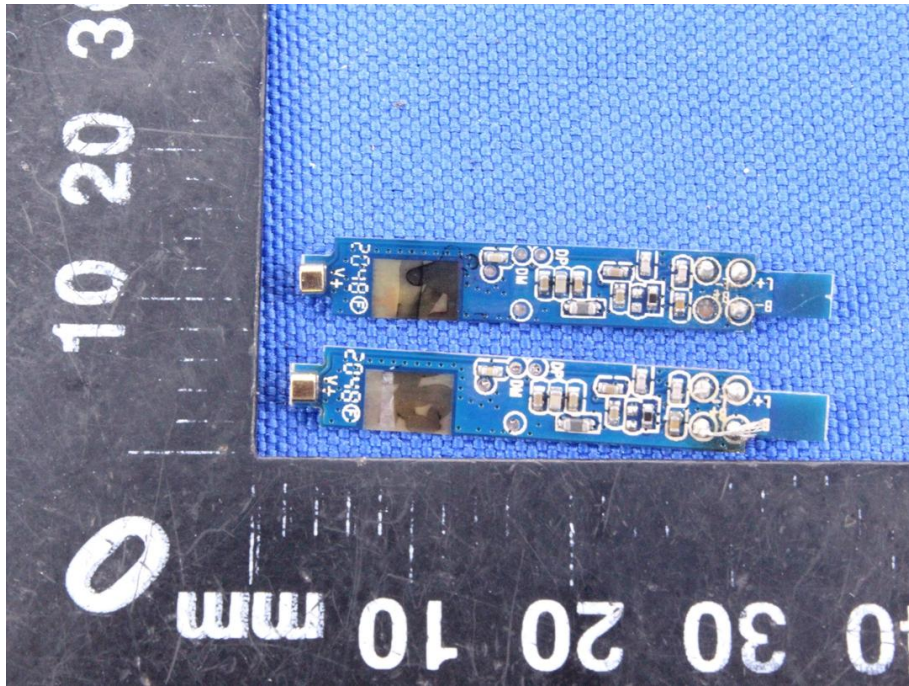

Appendix C: Photographs of EUT

Product: True Wireless stereo Earphone

Model: T3

Internal Photos

Antenna