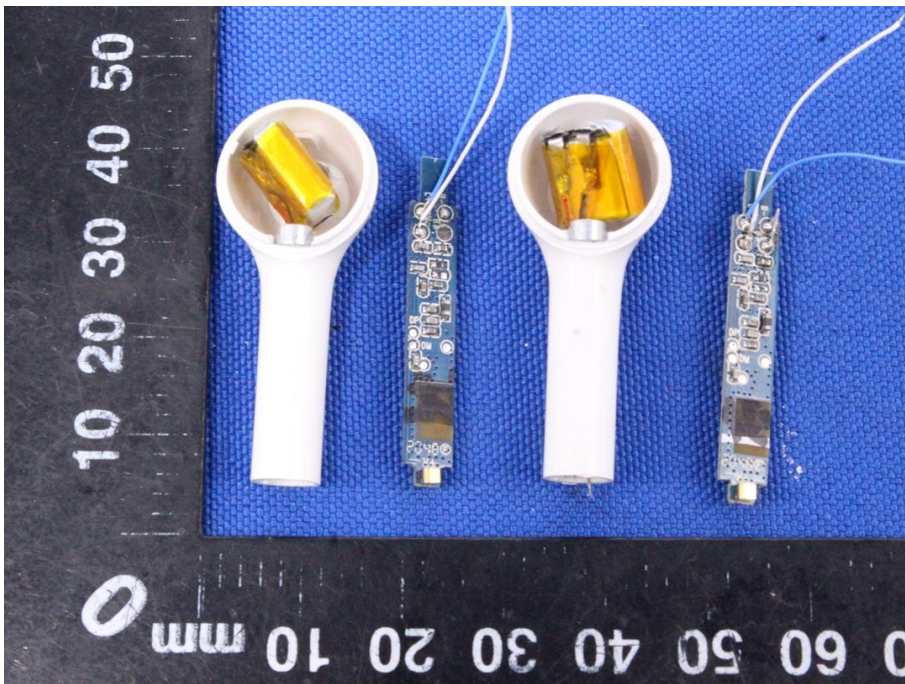

Appendix C: Photographs of EUT

Product: True Wireless stereo Earphone

Model: T3

Internal Photos

Antenna