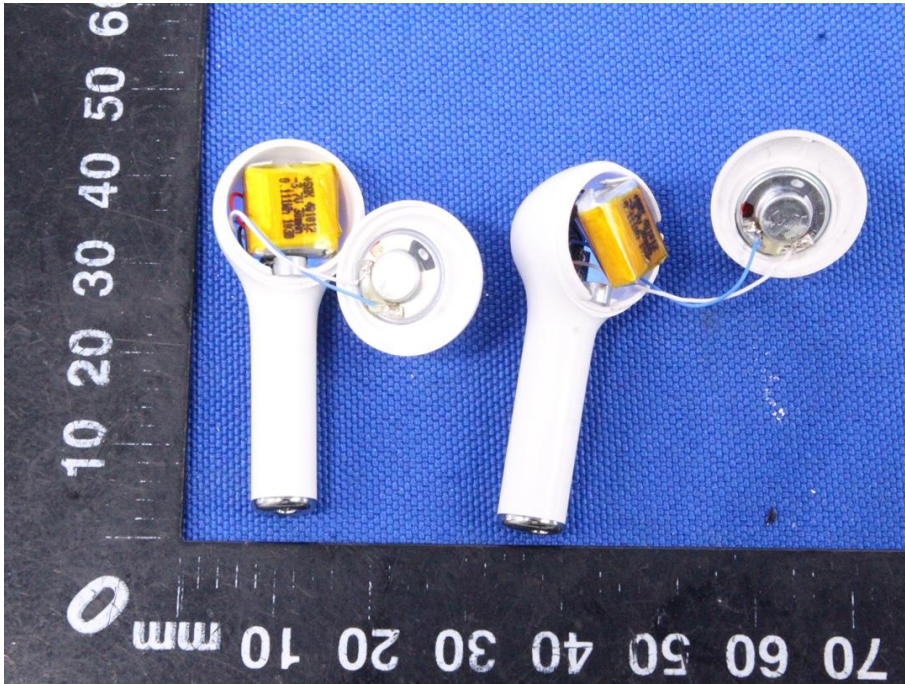

Appendix C: Photographs of EUT

Product: True Wireless stereo Earphone

Model: T3

Internal Photos

Antenna