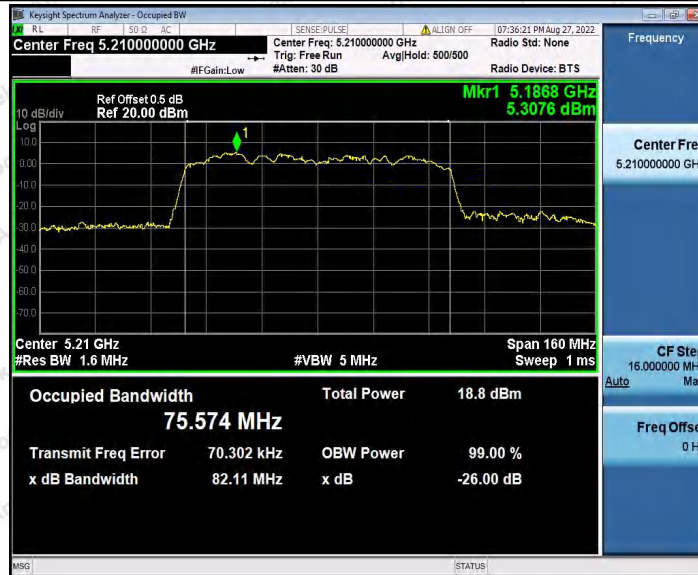

11AC80SISO_Ant1_5210

11AC80SISO_Ant2_5210

Shenzhen Anbotek Compliance Laboratory Limited

Address: 1/F., Building D, Sogood Science and Technology Park, Sanwei Community, Hangcheng Street, Bao'an District, Shenzhen, Guangdong, China.
Tel: (86) 0755-26066440 Fax: (86) 0755-26014772 Email: service@anbotek.com

Hotline
400-003-0500
www.anbotek.com.cn