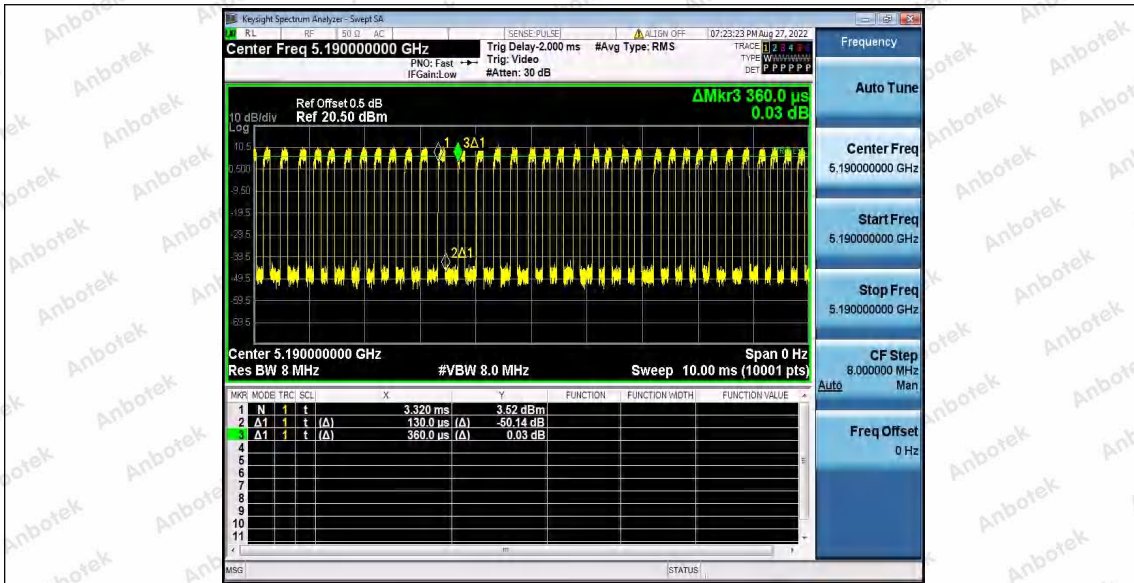

Shenzhen Anbotek Compliance Laboratory Limited

Address: 1/F., Building D, Sogood Science and Technology Park, Sanwei Community, Hangcheng Street, Bao'an District, Shenzhen, Guangdong, China.
Tel: (86) 0755-26066440 Fax: (86) 0755-26014772 Email: service@anbotek.com

Hotline 400-003-0500
www.anbotek.com.cn