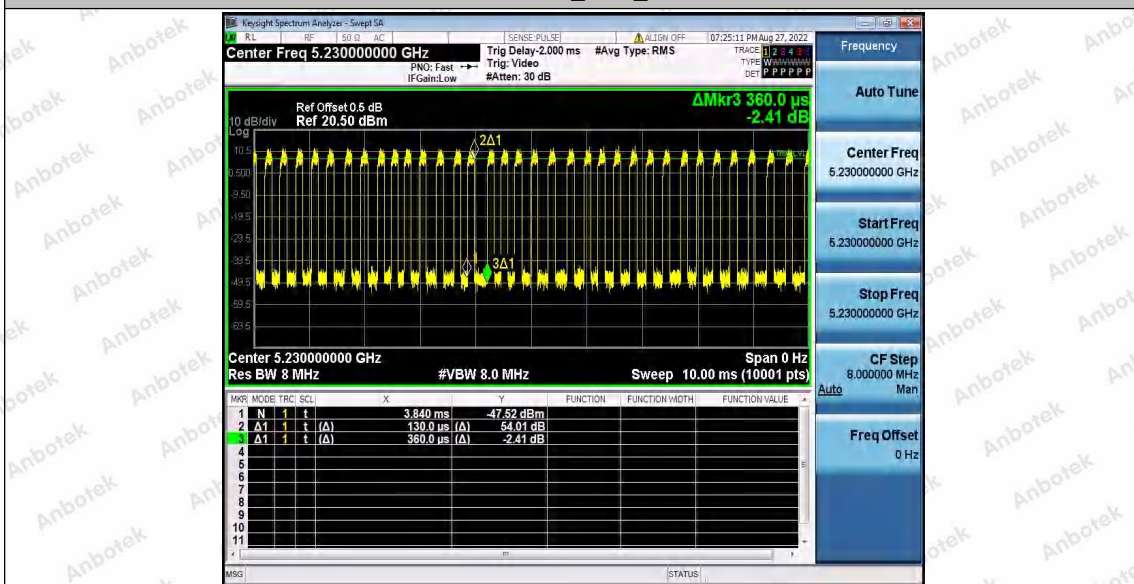

Hotline
 400-003-0500
www.anbotek.com.cn

11N40SISO_Ant2_5190

11N40SISO_Ant1_5230

Shenzhen Anbotek Compliance Laboratory Limited

Address: 1/F., Building D, Sogood Science and Technology Park, Sanwei Community, Hangcheng Street, Bao'an District, Shenzhen, Guangdong, China.
 Tel: (86) 0755-26066440 Fax: (86) 0755-26014772 Email: service@anbotek.com