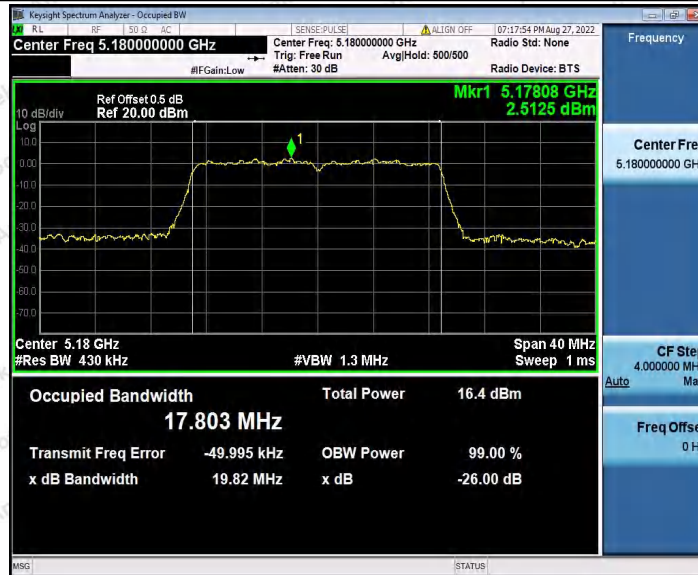

11N20SISO_Ant1_5180

11N20SISO_Ant2_5180

Shenzhen Anbotek Compliance Laboratory Limited

Address: 1/F., Building D, Sogood Science and Technology Park, Sanwei Community, Hangcheng Street, Bao'an District, Shenzhen, Guangdong, China.
Tel: (86) 0755-26066440 Fax: (86) 0755-26014772 Email: service@anbotek.com

Hotline
400-003-0500
www.anbotek.com.cn