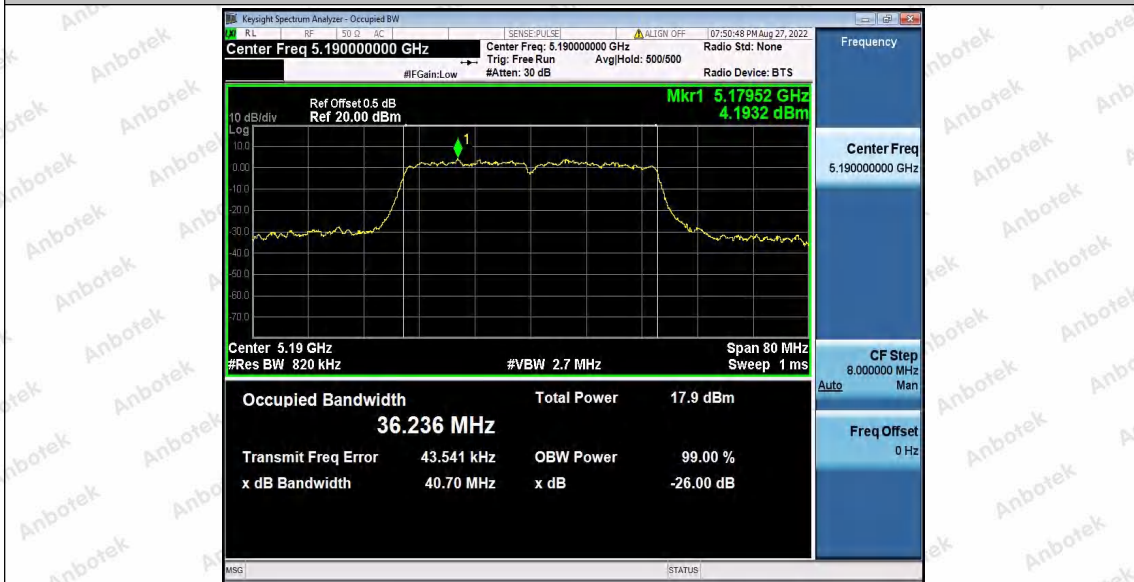

11N40SISO_Ant2_5190