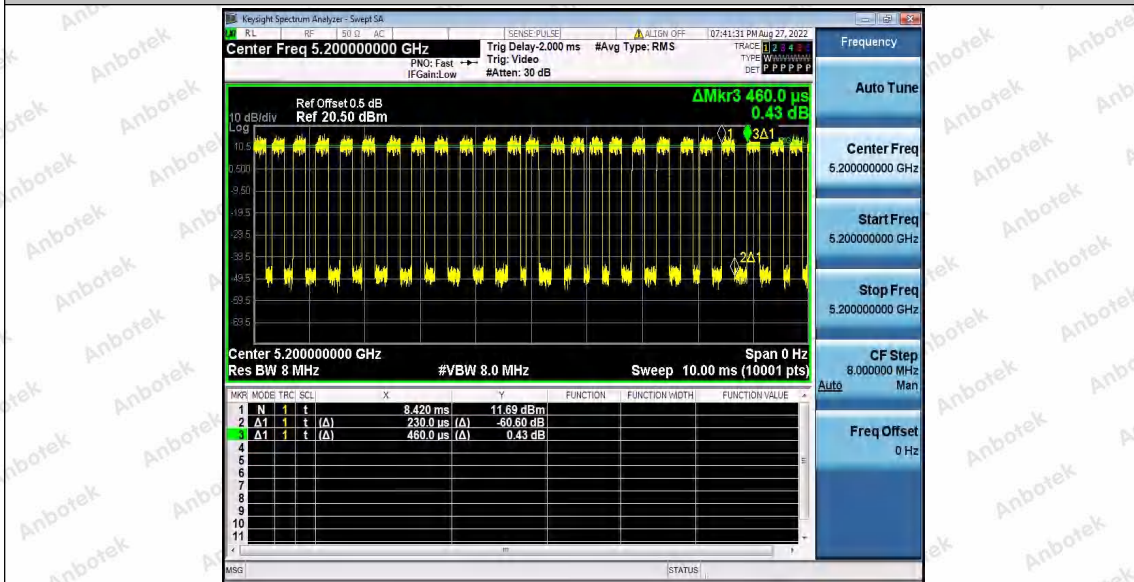

11A_Ant2_5200