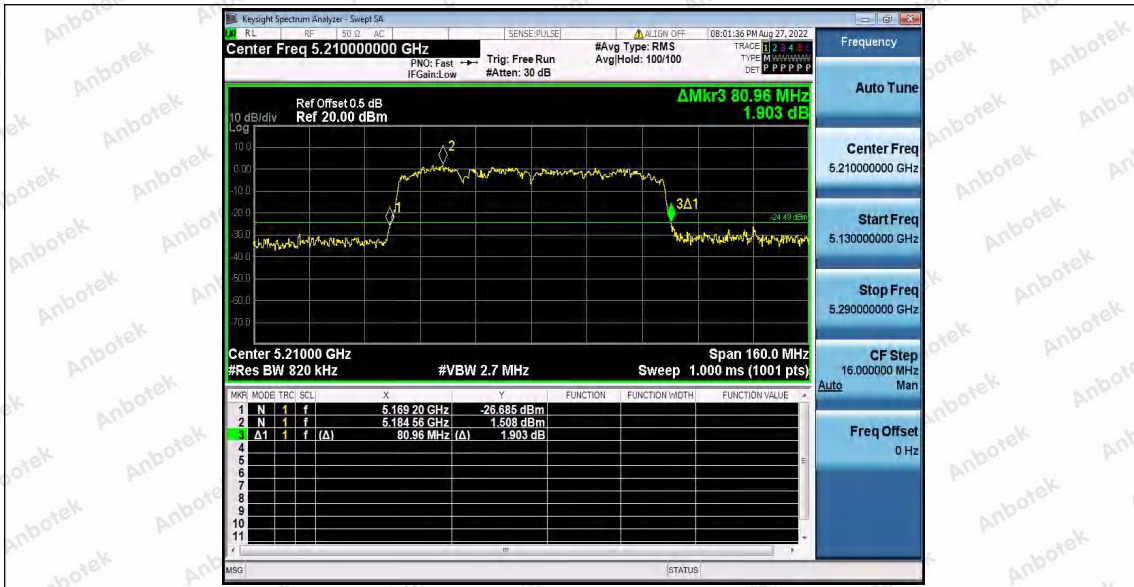

11AC80SISO_Ant2_5210

Shenzhen Anbotek Compliance Laboratory Limited

Address: 1/F., Building D, Sogood Science and Technology Park, Sanwei Community, Hangcheng Street, Bao'an District, Shenzhen, Guangdong, China.
Tel: (86) 0755-26066440 Fax: (86) 0755-26014772 Email: service@anbotek.com

Hotline
400-003-0500
www.anbotek.com.cn