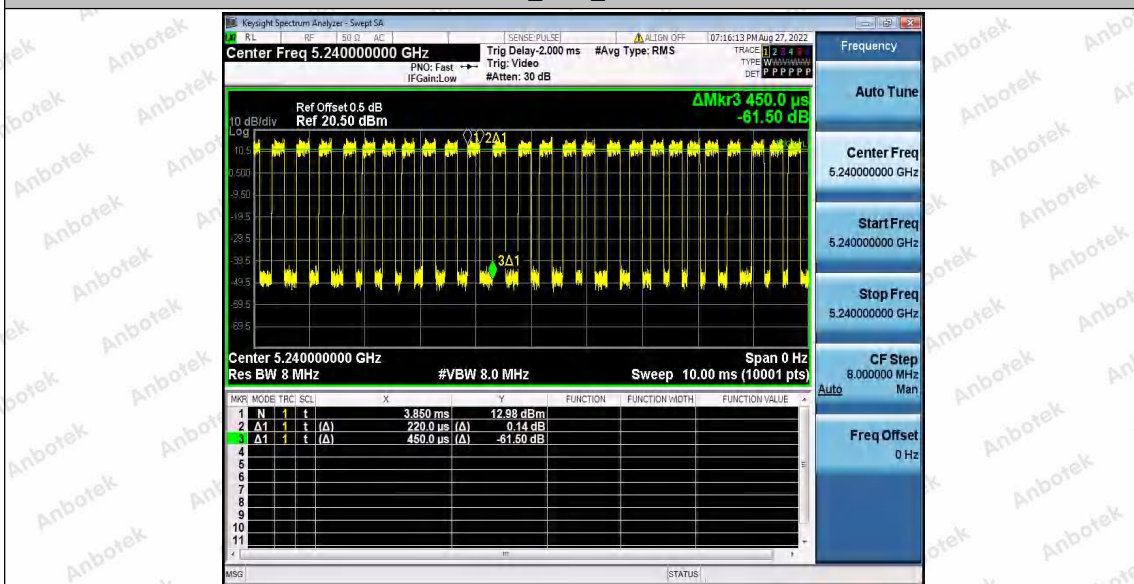

Hotline
 400-003-0500
 www.anbotek.com.cn

11A_Ant2_5200

11A_Ant1_5240

Shenzhen Anbotek Compliance Laboratory Limited

Address: 1/F., Building D, Sogood Science and Technology Park, Sanwei Community, Hangcheng Street, Bao'an District, Shenzhen, Guangdong, China.
Tel: (86) 0755-26066440 Fax: (86) 0755-26014772 Email: service@anbotek.com