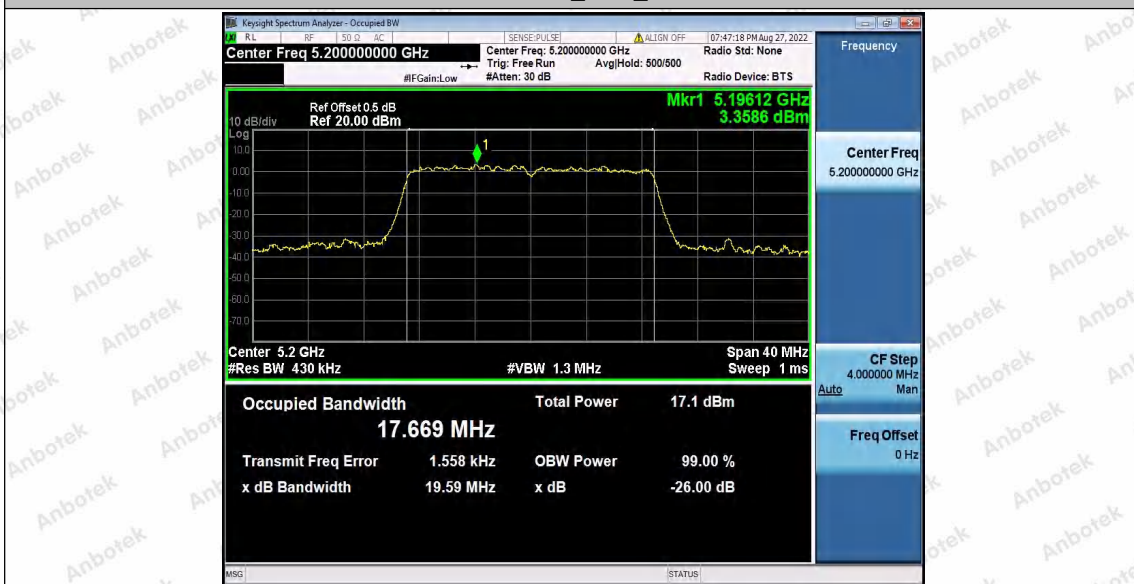

Hotline
 400-003-0500
 www.anbotek.com.cn

11N20SISO_Ant1_5200

11N20SISO_Ant2_5200

Shenzhen Anbotek Compliance Laboratory Limited

Address: 1/F., Building D, Sogood Science and Technology Park, Sanwei Community, Hangcheng Street, Bao'an District, Shenzhen, Guangdong, China.
 Tel: (86) 0755-26066440 Fax: (86) 0755-26014772 Email: service@anbotek.com