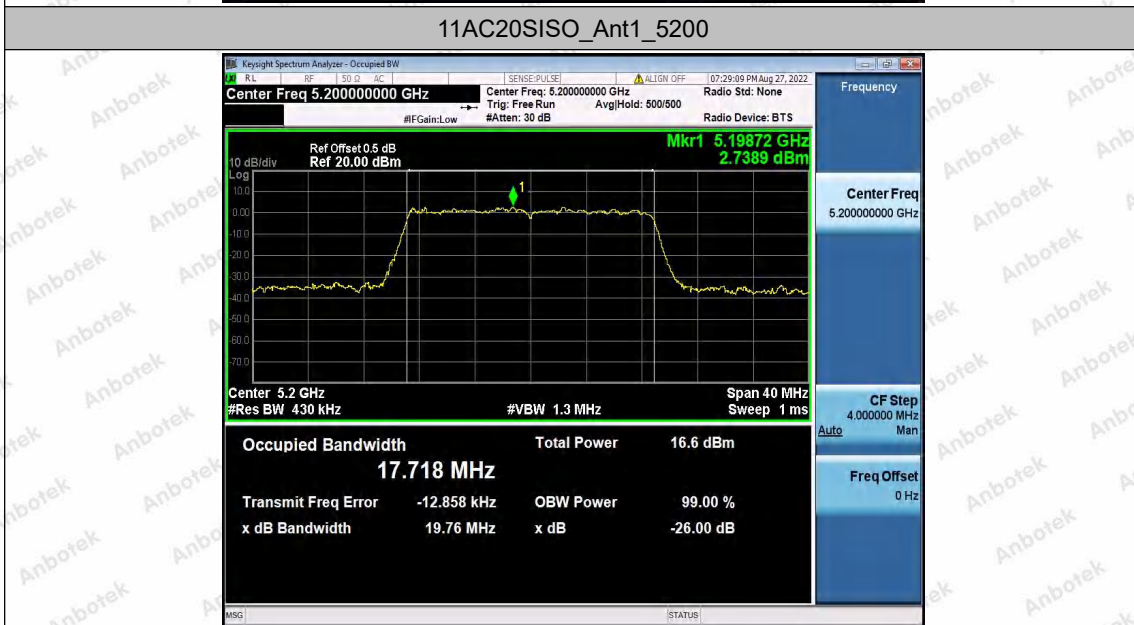

Shenzhen Anbotek Compliance Laboratory Limited

Address: 1/F., Building D, Sogood Science and Technology Park, Sanwei Community, Hangcheng Street, Bao'an District, Shenzhen, Guangdong, China.
Tel: (86) 0755-26066440 Fax: (86) 0755-26014772 Email: service@anbotek.com

Hotline
400-003-0500
www.anbotek.com.cn