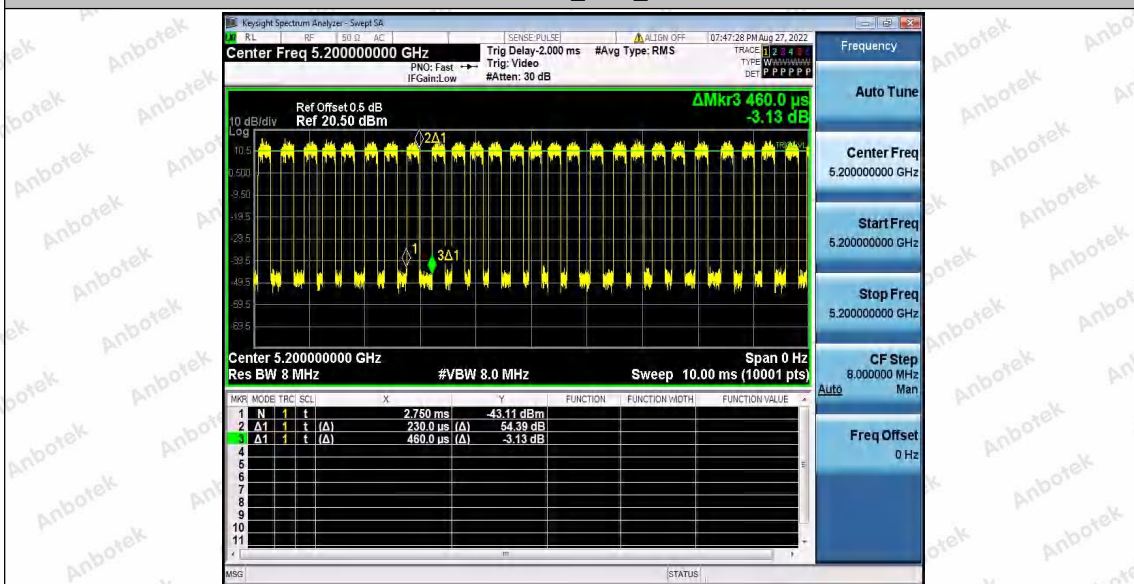

Hotline
 400-003-0500
 www.anbotek.com.cn

11N20SISO_Ant1_5200

11N20SISO_Ant2_5200

Shenzhen Anbotek Compliance Laboratory Limited

Address: 1/F., Building D, Sogood Science and Technology Park, Sanwei Community, Hangcheng Street, Bao'an District, Shenzhen, Guangdong, China.
Tel: (86) 0755-26066440 Fax: (86) 0755-26014772 Email: service@anbotek.com