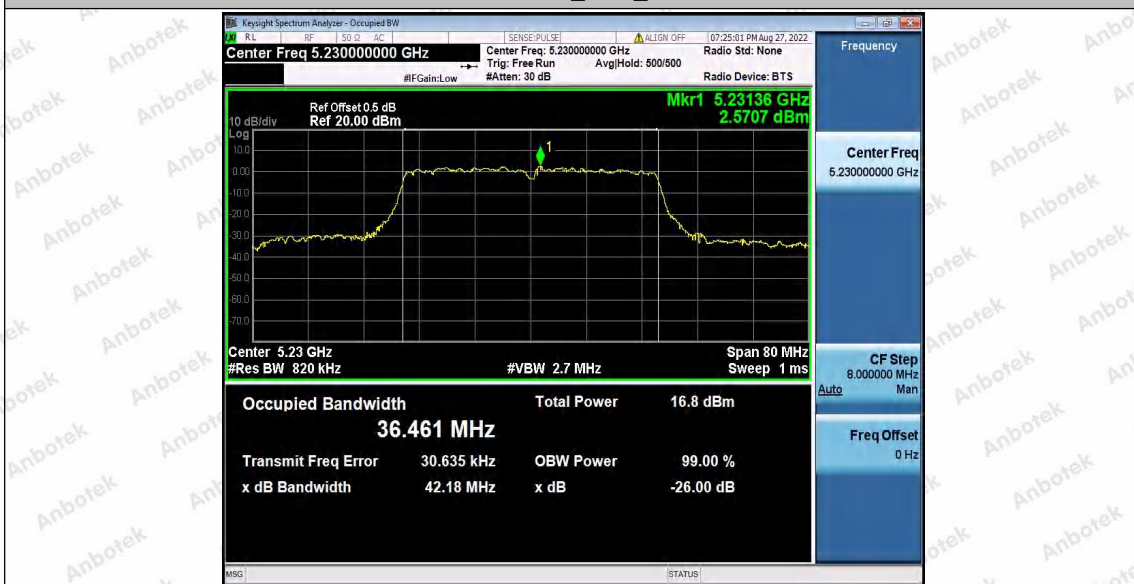

Hotline
 400-003-0500
 www.anbotek.com.cn

11N40SISO_Ant2_5190

11N40SISO_Ant1_5230

Shenzhen Anbotek Compliance Laboratory Limited

Address: 1/F., Building D, Sogood Science and Technology Park, Sanwei Community, Hangcheng Street, Bao'an District, Shenzhen, Guangdong, China.
 Tel: (86) 0755-26066440 Fax: (86) 0755-26014772 Email: service@anbotek.com