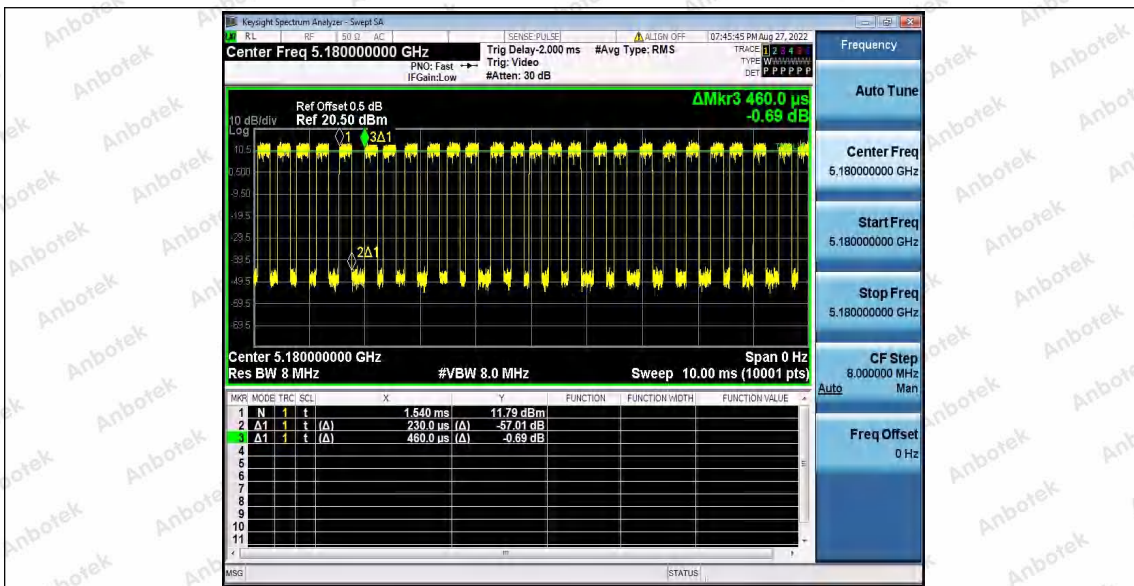

11N20SISO_Ant2_5180