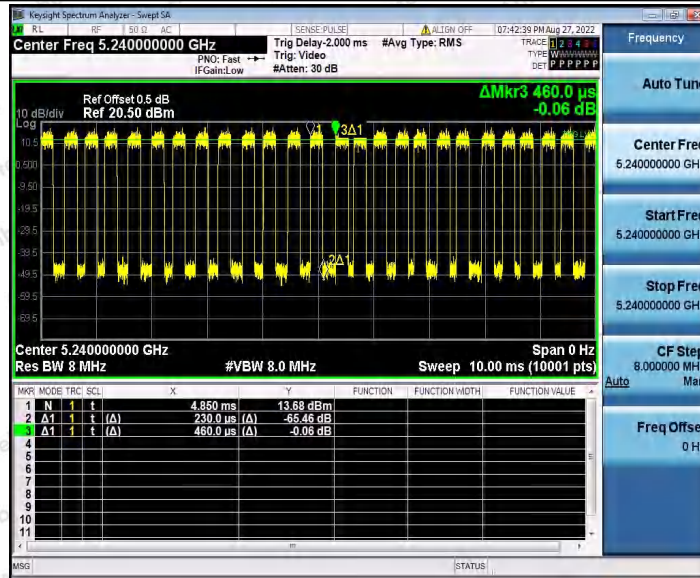

11A_Ant2_5240