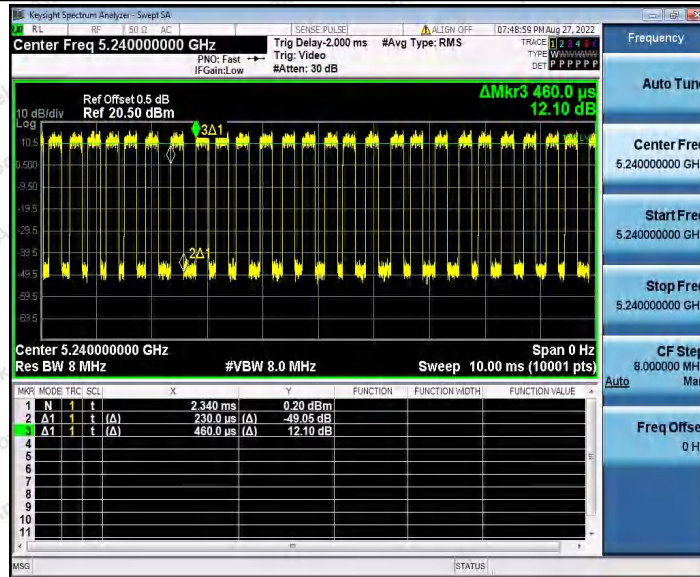

11N20SISO_Ant2_5240

11N40SISO_Ant1_5190

Shenzhen Anbotek Compliance Laboratory Limited

Address: 1/F., Building D, Sogood Science and Technology Park, Sanwei Community, Hangcheng Street, Bao'an District, Shenzhen, Guangdong, China.
Tel: (86) 0755-26066440 Fax: (86) 0755-26014772 Email: service@anbotek.com

Hotline
400-003-0500
www.anbotek.com.cn