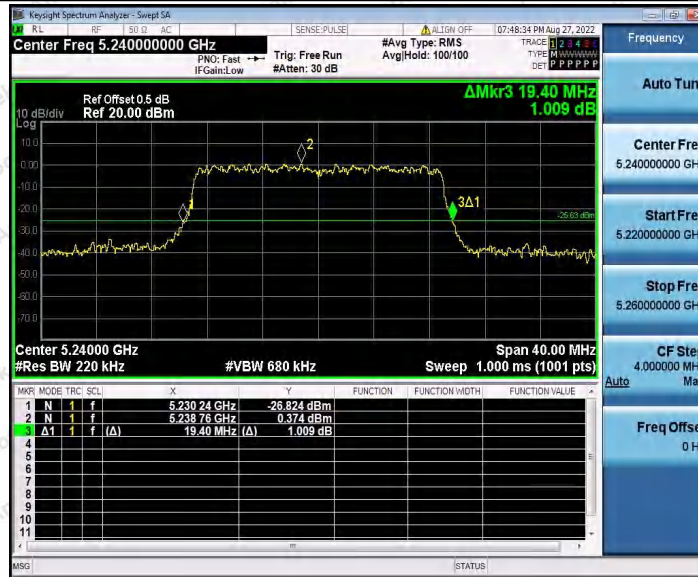

11N20SISO_Ant2_5240

11N40SISO_Ant1_5190

Shenzhen Anbotek Compliance Laboratory Limited

Address: 1/F., Building D, Sogood Science and Technology Park, Sanwei Community, Hangcheng Street, Bao'an District, Shenzhen, Guangdong, China.
Tel: (86) 0755-26066440 Fax: (86) 0755-26014772 Email: service@anbotek.com

Hotline
400-003-0500
www.anbotek.com.cn