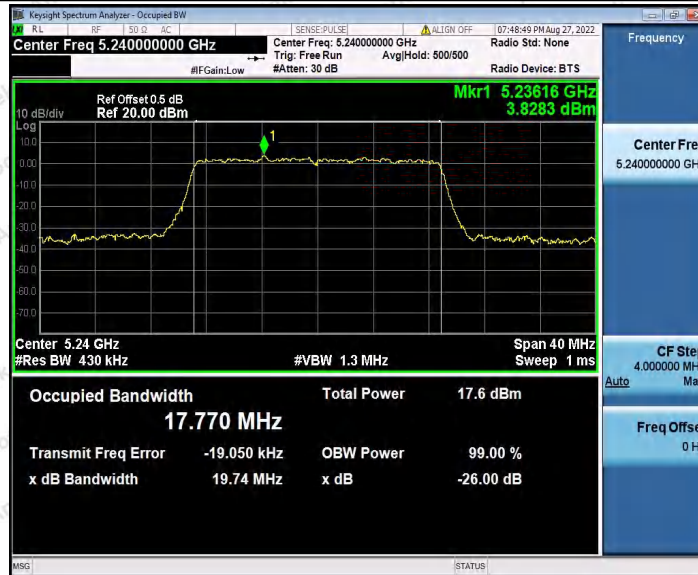

11N20SISO_Ant2_5240

11N40SISO_Ant1_5190

Shenzhen Anbotek Compliance Laboratory Limited

Address: 1/F., Building D, Sogood Science and Technology Park, Sanwei Community, Hangcheng Street, Bao'an District, Shenzhen, Guangdong, China.
Tel: (86) 0755-26066440 Fax: (86) 0755-26014772 Email: service@anbotek.com

Hotline
400-003-0500
www.anbotek.com.cn