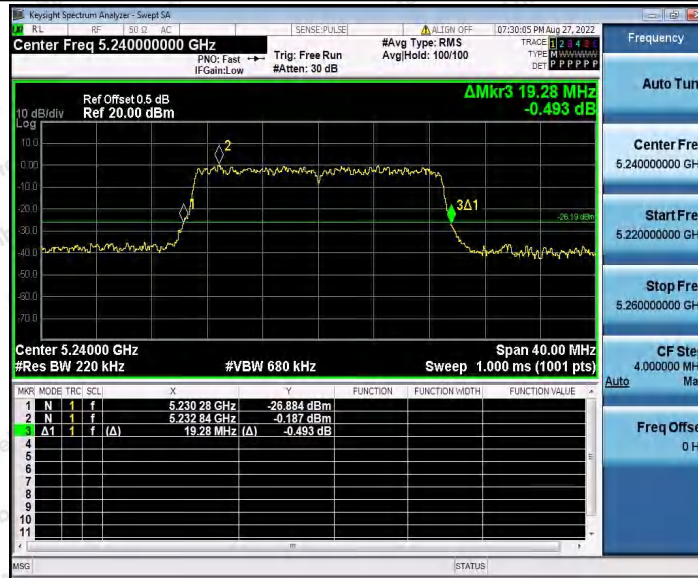

11AC20SISO_Ant1_5240