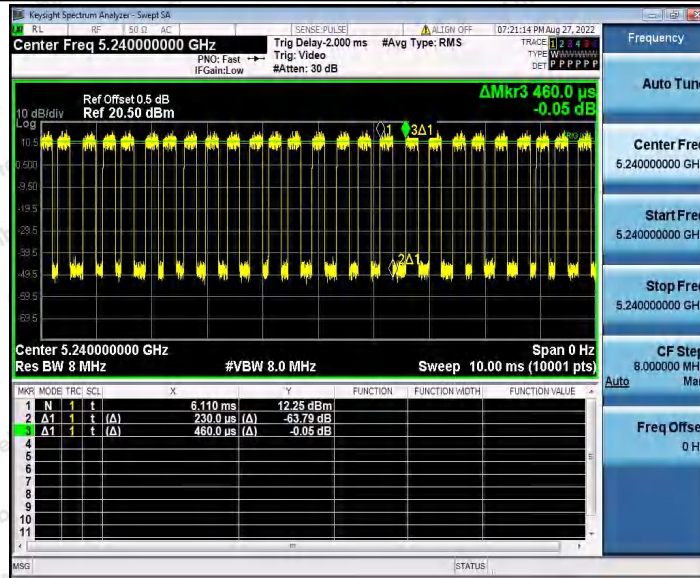

11N20SISO_Ant1_5240