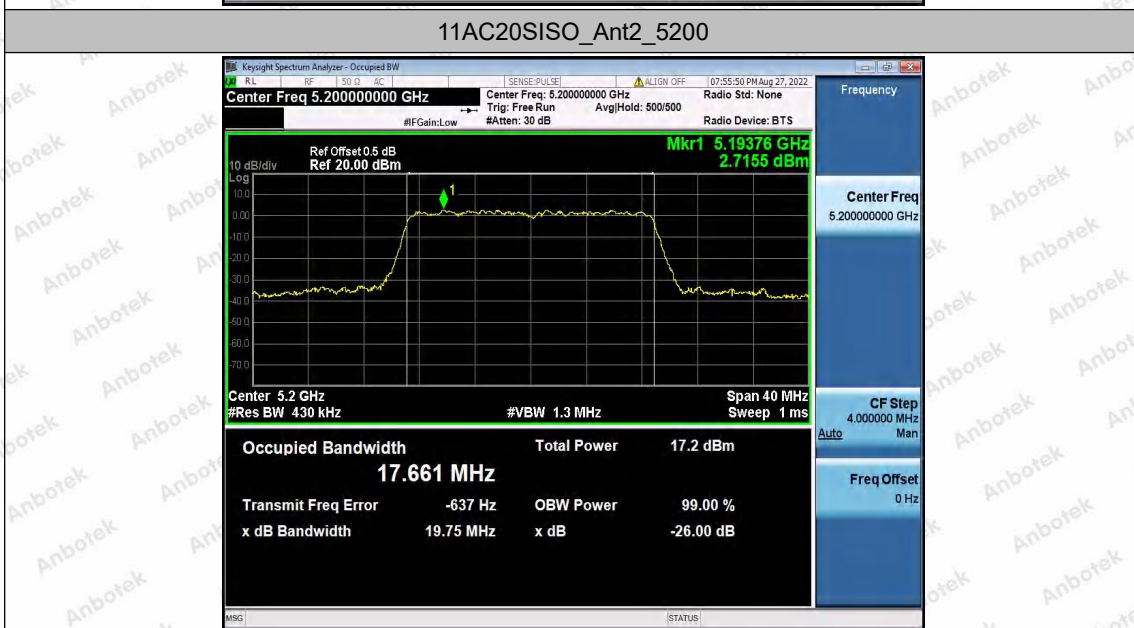

Shenzhen Anbotek Compliance Laboratory Limited

Address: 1/F., Building D, Sogood Science and Technology Park, Sanwei Community, Hangcheng Street, Bao'an District, Shenzhen, Guangdong, China.
Tel: (86) 0755-26066440 Fax: (86) 0755-26014772 Email: service@anbotek.com

Hotline
400-003-0500
www.anbotek.com.cn