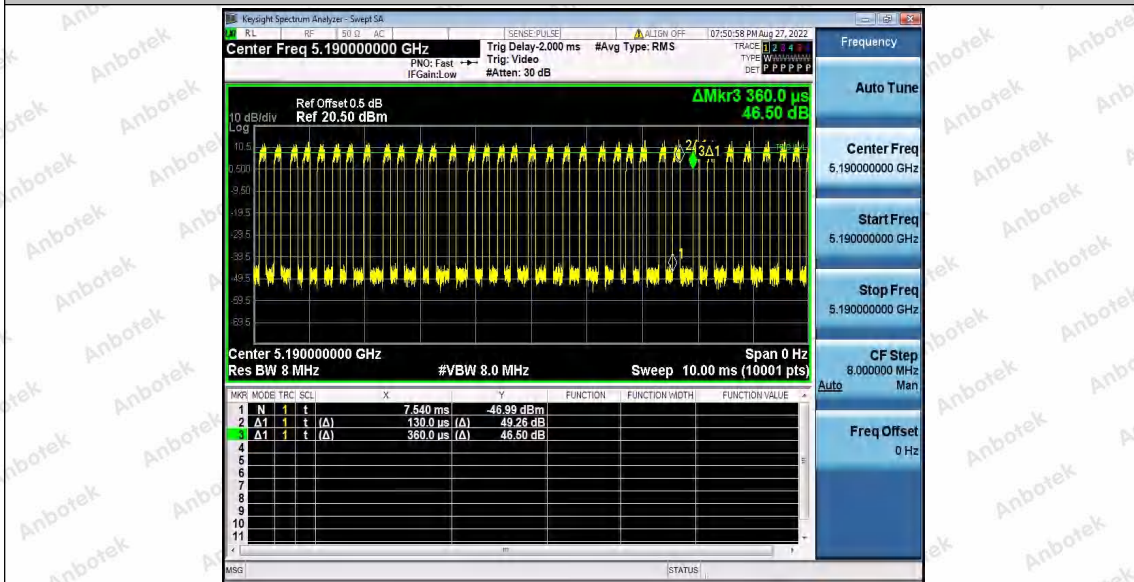

11N40SISO_Ant2_5190