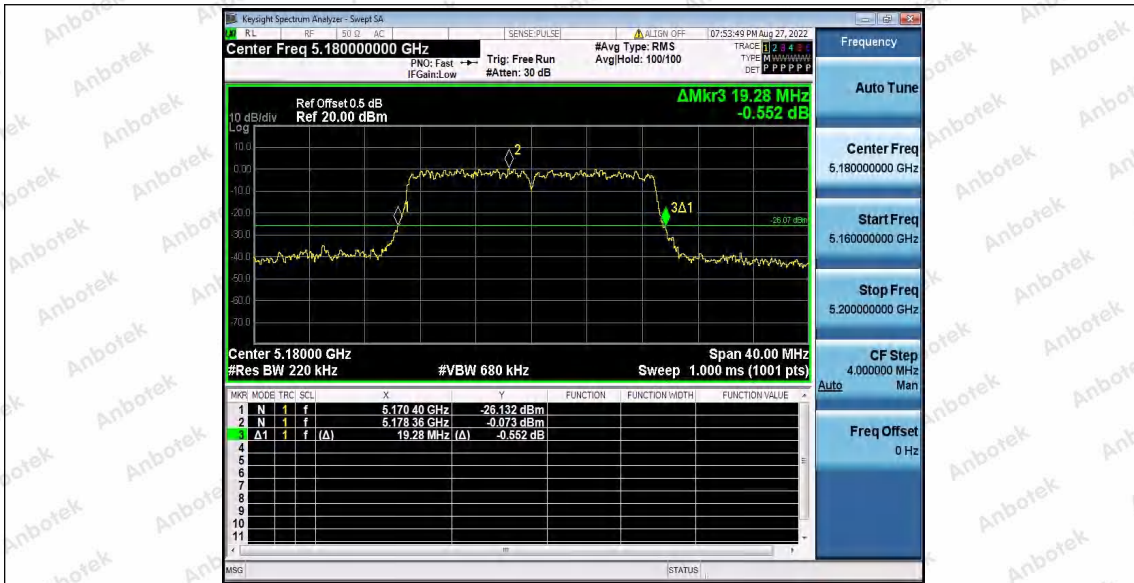

Shenzhen Anbotek Compliance Laboratory Limited

Address: 1/F., Building D, Sogood Science and Technology Park, Sanwei Community, Hangcheng Street, Bao'an District, Shenzhen, Guangdong, China.
Tel: (86) 0755-26066440 Fax: (86) 0755-26014772 Email: service@anbotek.com

Hotline
400-003-0500
www.anbotek.com.cn