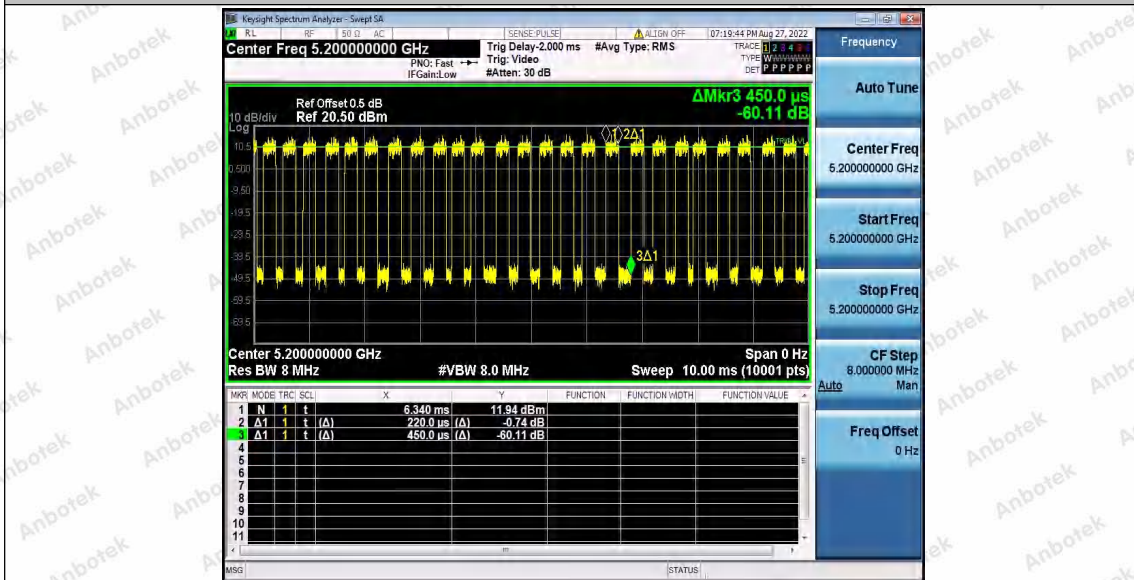

11N20SISO_Ant1_5200