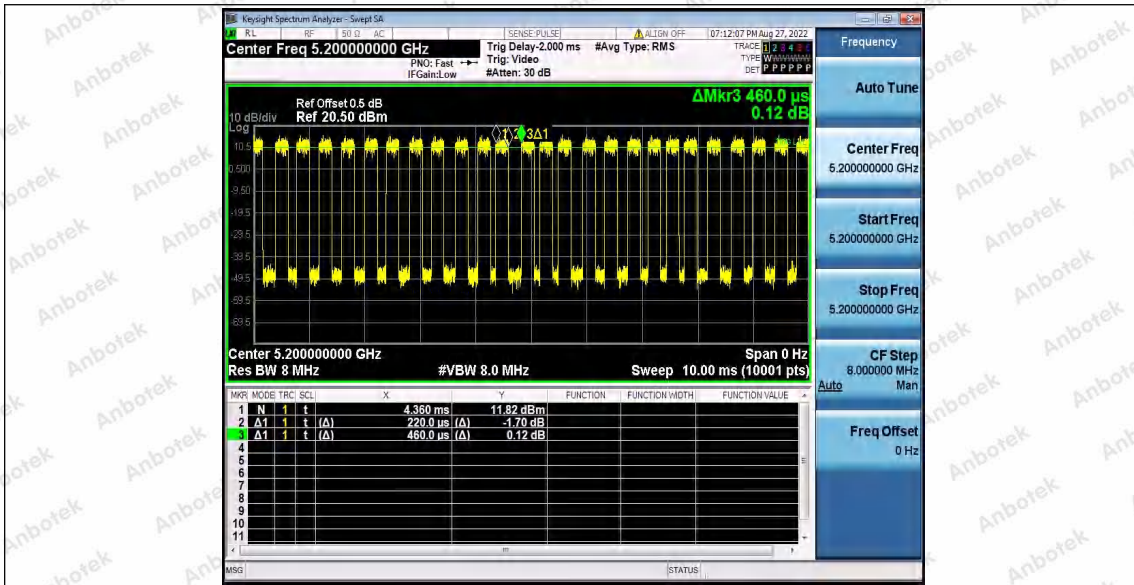

Shenzhen Anbotek Compliance Laboratory Limited

Address: 1/F., Building D, Sogood Science and Technology Park, Sanwei Community, Hangcheng Street, Bao'an District, Shenzhen, Guangdong, China.
Tel: (86) 0755-26066440 Fax: (86) 0755-26014772 Email: service@anbotek.com

Hotline 400-003-0500
www.anbotek.com.cn