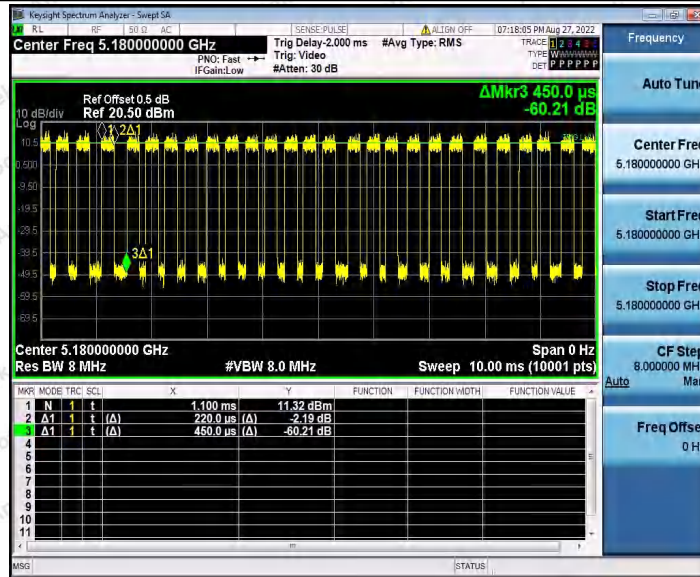

11N20SISO_Ant1_5180

Shenzhen Anbotek Compliance Laboratory Limited

Address: 1/F., Building D, Sogood Science and Technology Park, Sanwei Community, Hangcheng Street, Bao'an District, Shenzhen, Guangdong, China.
Tel: (86) 0755-26066440 Fax: (86) 0755-26014772 Email: service@anbotek.com

Hotline
400-003-0500
www.anbotek.com.cn