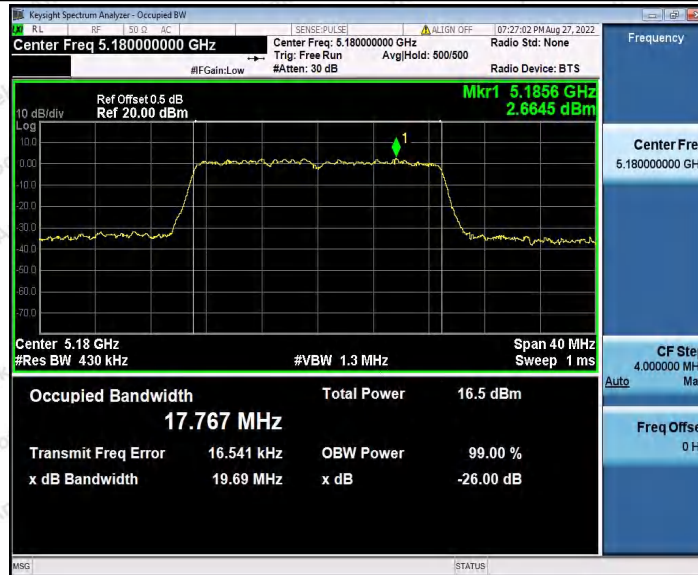

11AC20SISO_Ant1_5180

11AC20SISO_Ant2_5180

Shenzhen Anbotek Compliance Laboratory Limited

Address: 1/F., Building D, Sogood Science and Technology Park, Sanwei Community, Hangcheng Street, Bao'an District, Shenzhen, Guangdong, China.
Tel: (86) 0755-26066440 Fax: (86) 0755-26014772 Email: service@anbotek.com

Hotline
400-003-0500
www.anbotek.com.cn