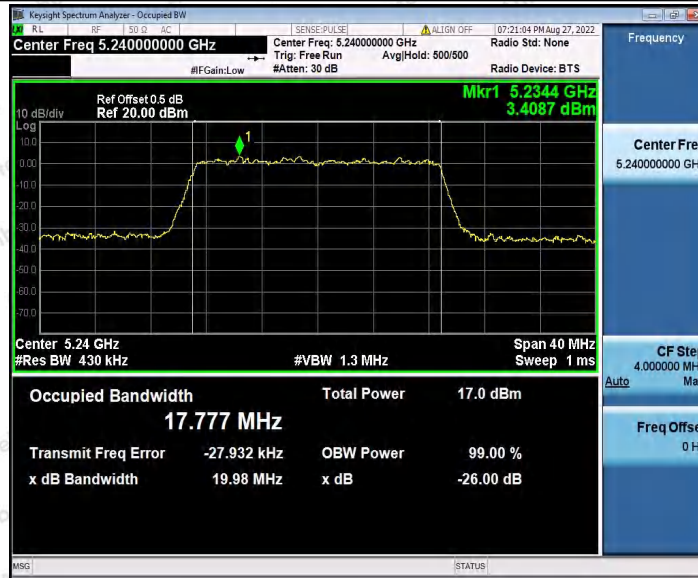

11N20SISO_Ant1_5240