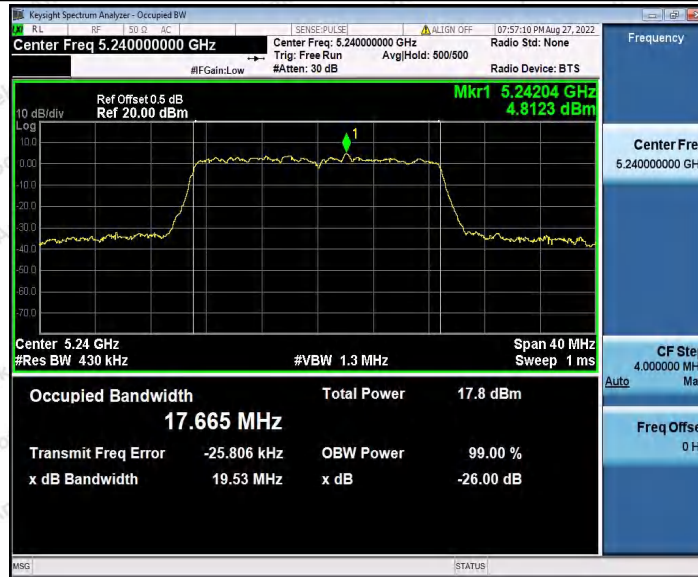

11AC20SISO_Ant2_5240

11AC40SISO_Ant1_5190

Shenzhen Anbotek Compliance Laboratory Limited

Address: 1/F., Building D, Sogood Science and Technology Park, Sanwei Community, Hangcheng Street, Bao'an District, Shenzhen, Guangdong, China.
Tel: (86) 0755-26066440 Fax: (86) 0755-26014772 Email: service@anbotek.com

Hotline
400-003-0500
www.anbotek.com.cn