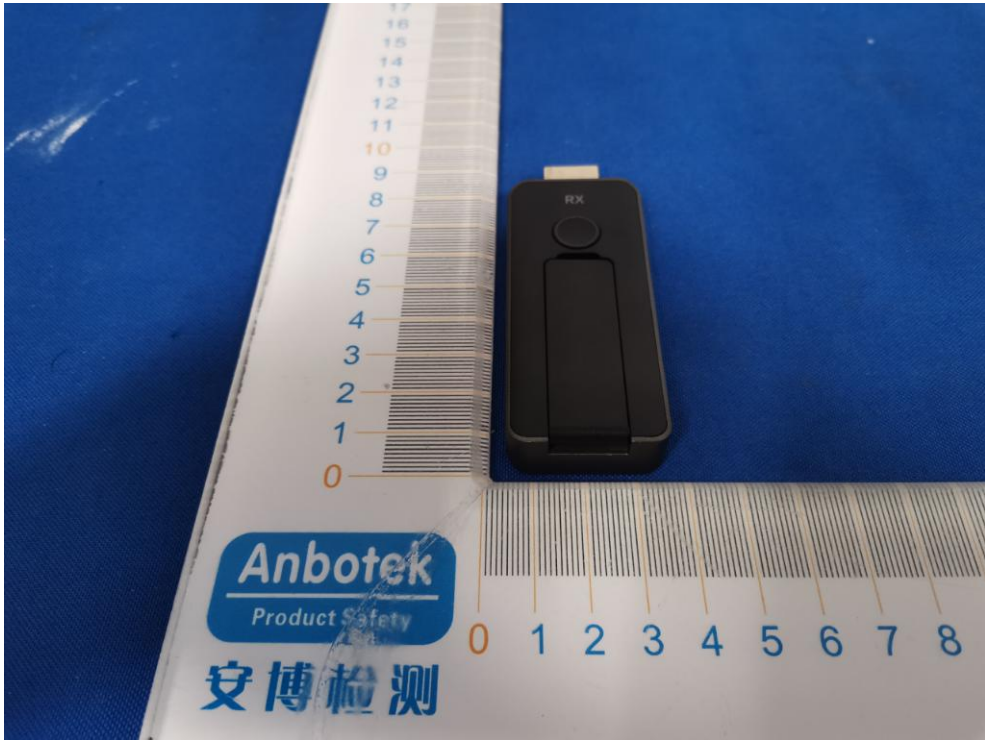

FCC ID: 2AZ3N-S100RX

Anbotek

Product Safety

安博检测

0 1 2 3 4 5 6 7 8 9 10 11 12 13 14