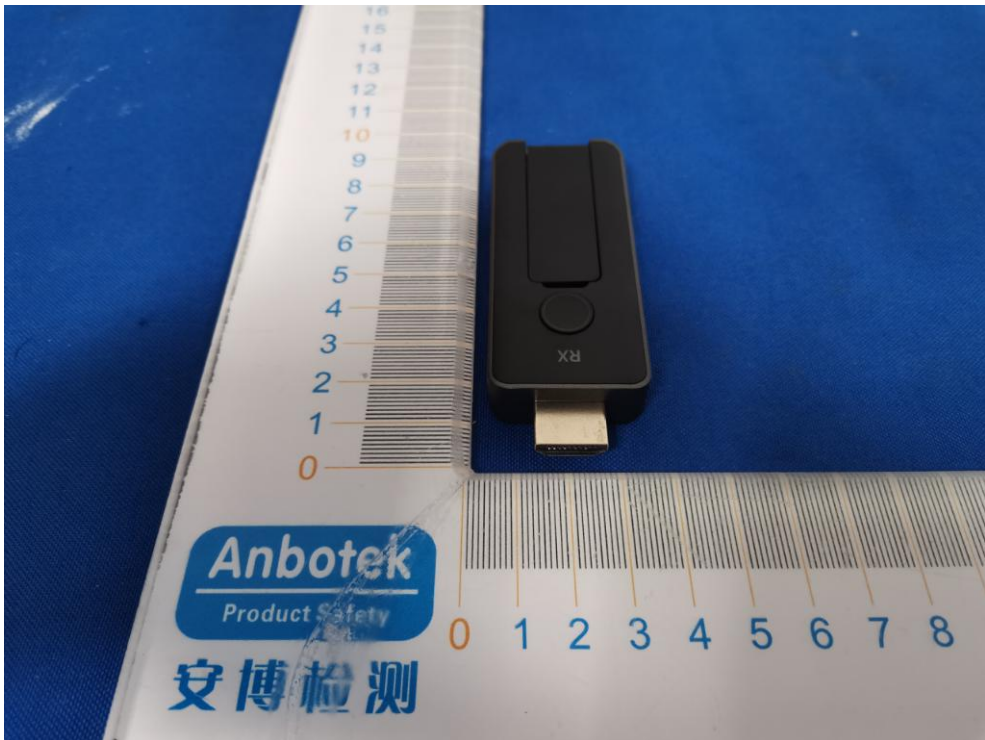

FCC ID: 2AZ3N-S100RX

Anbotek

Product Safety

安博检测

0 1 2 3 4 5 6 7 8 9 10 11 12 13 14