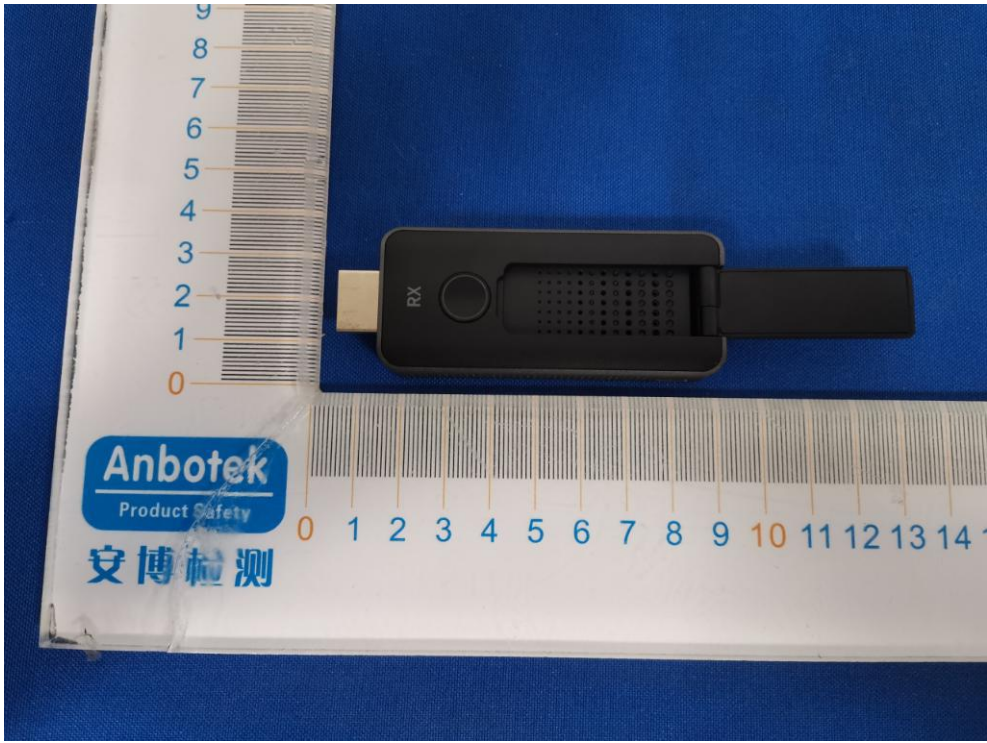

FCC ID: 2AZ3N-S100RX

Anbotek

Product Safety

安博检测

0 1 2 3 4 5 6 7 8 9 10 11 12 13 14