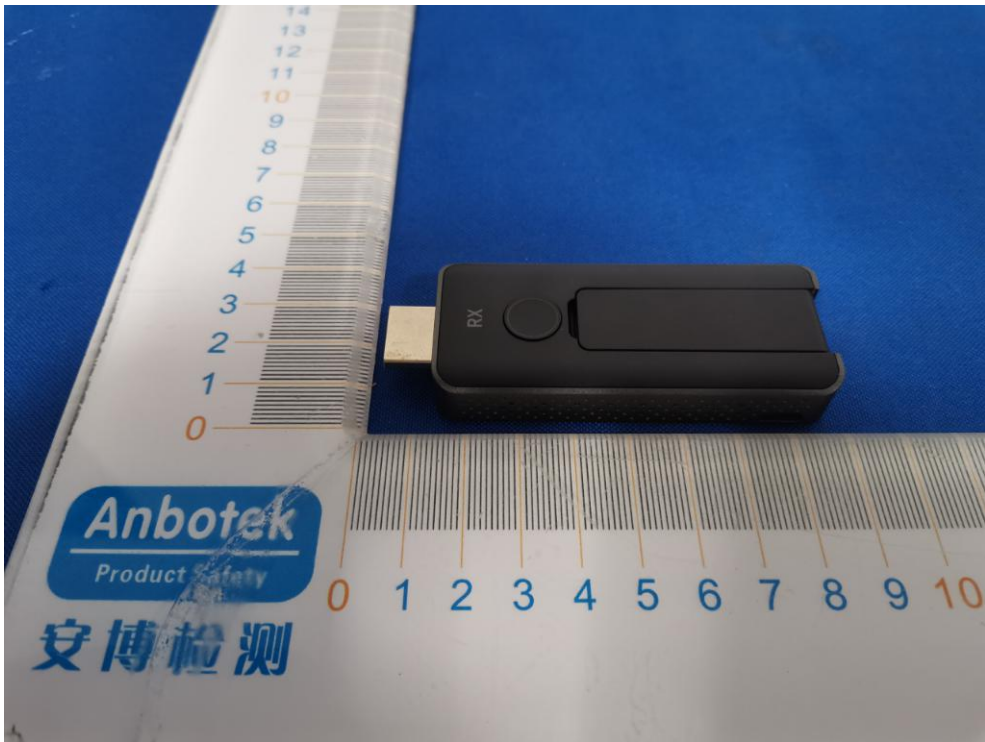

FCC ID: 2AZ3N-S100RX

Anbotek

Product Safety

安博检测

0 1 2 3 4 5 6 7 8 9 10 11 12 13 14