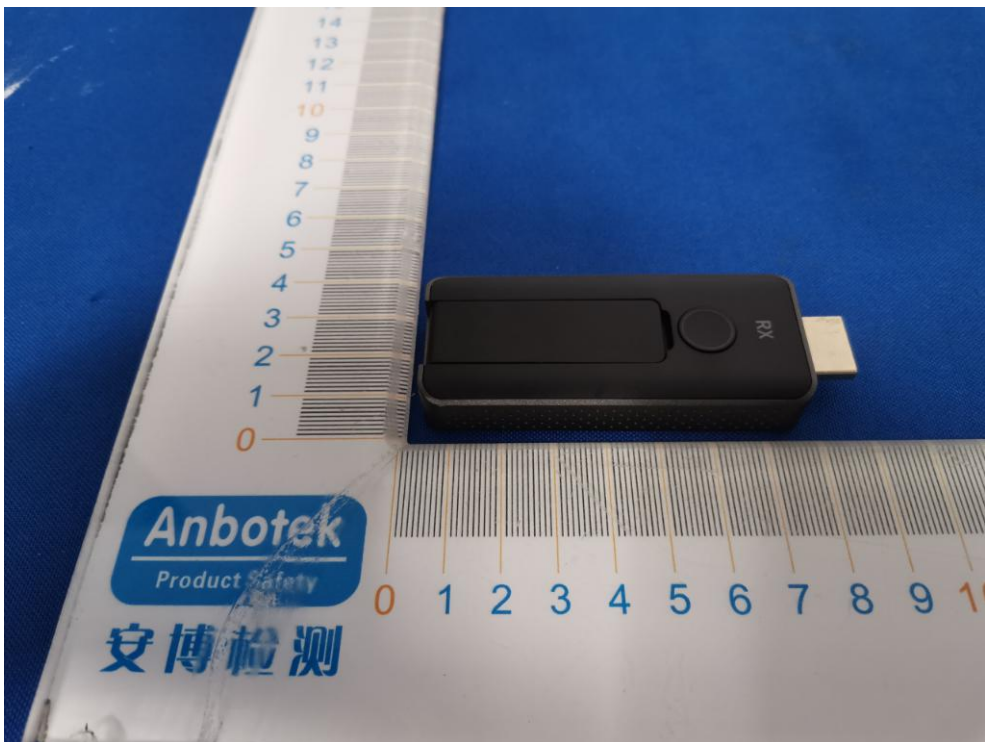

FCC ID: 2AZ3N-S100RX

Anbotek

Product Safety

安博检测

0 1 2 3 4 5 6 7 8 9 10 11 12 13 14