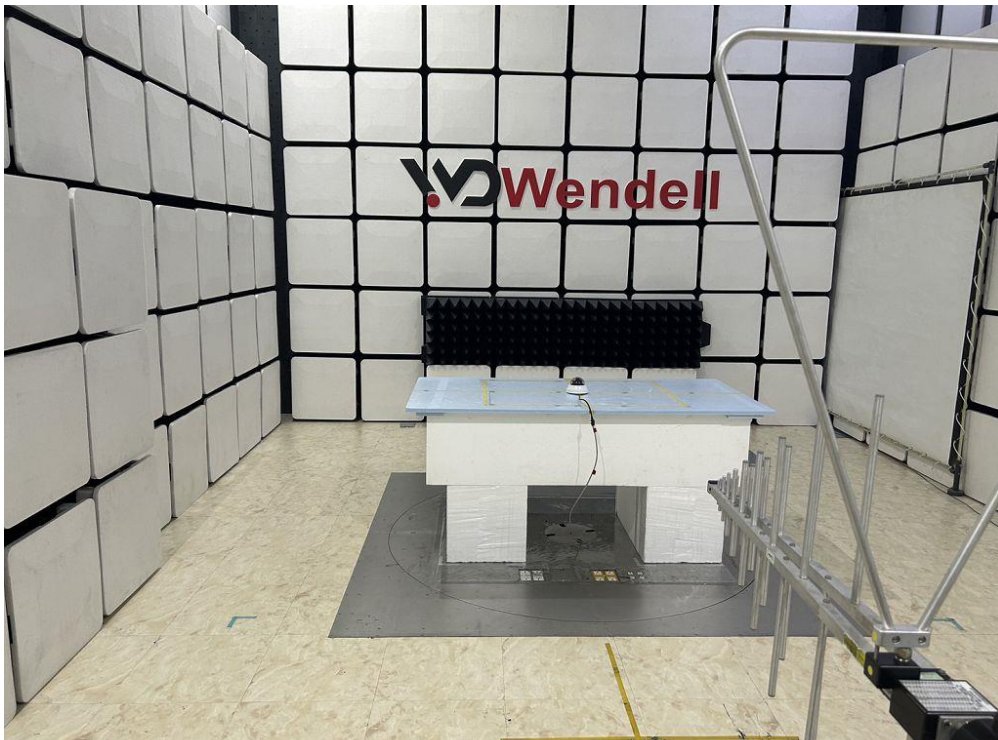

**Radiated Emission for 30 M ~ 1 GHz**

Trade Name : rhombus systems

Model Name : R230、R230-XXXXX (XXXXX = 128GB, 256GB, 512GB, 1TB, space or blank)

Trade Name : rhombus systems

Model Name : R230、R230-XXXXX (XXXXX = 128GB, 256GB, 512GB, 1TB, space or blank)