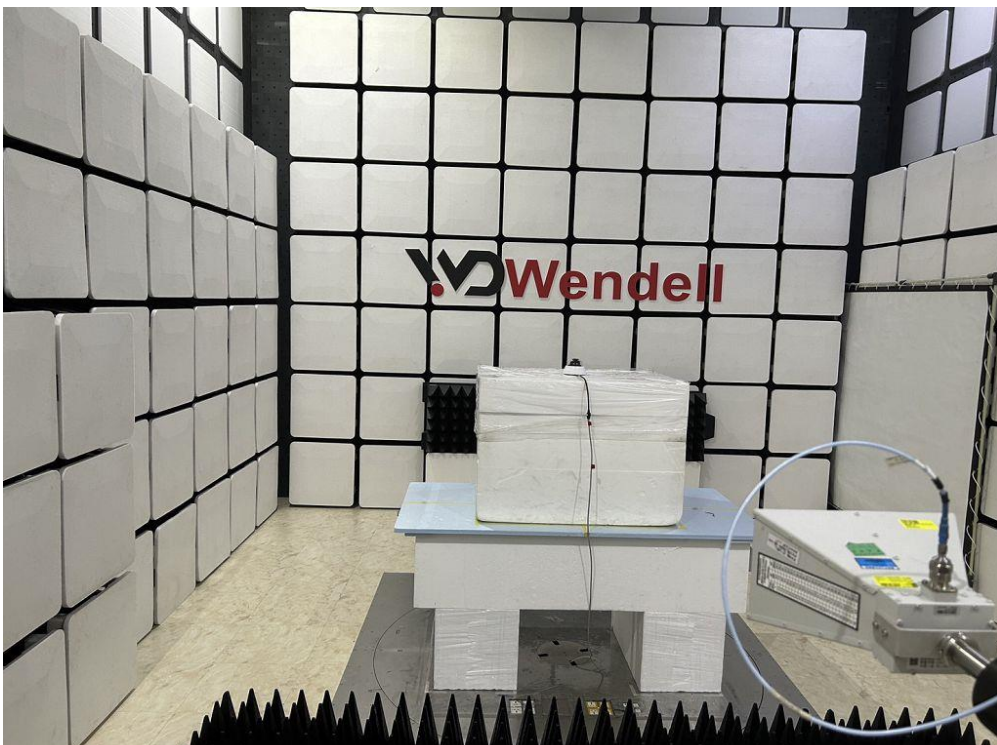

**Radiated Emission for above 1 GHz**

Trade Name : rhombus systems

Model Name : R230、R230-XXXXX (XXXXX = 128GB, 256GB, 512GB, 1TB, space or blank)

Trade Name : rhombus systems

Model Name : R230、R230-XXXXX (XXXXX = 128GB, 256GB, 512GB, 1TB, space or blank)