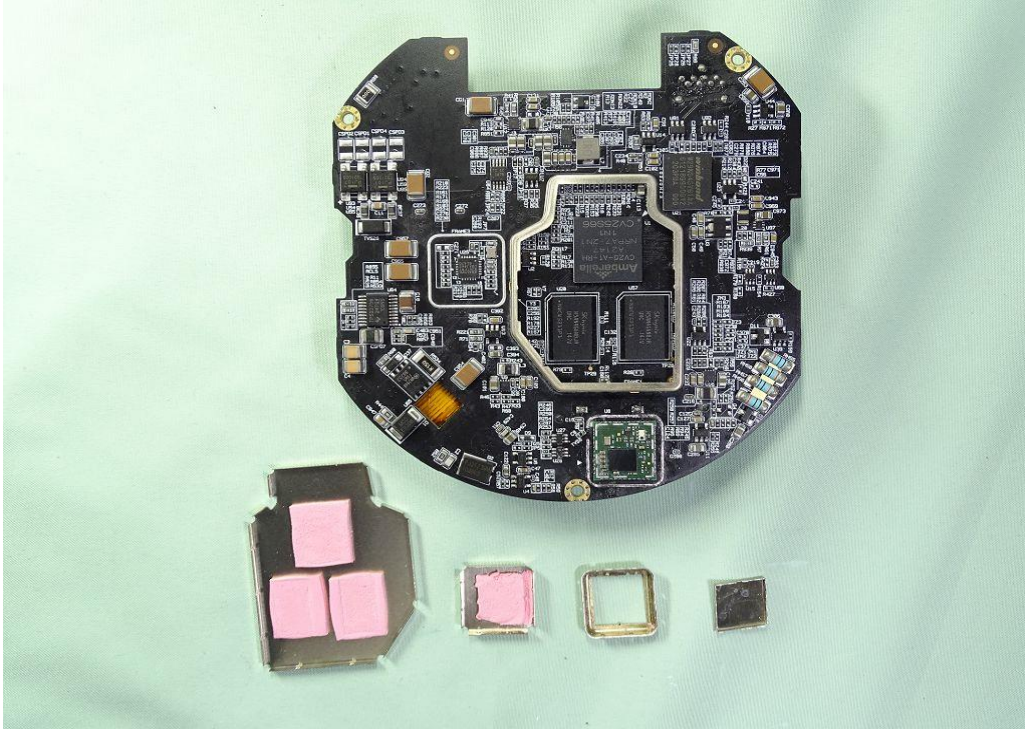

**Photo 8**

Trade Name : rhombus systems

Model Name : R230、R230-XXXXX (XXXXX = 128GB, 256GB, 512GB, 1TB, space or blank)

**Photo 9**

Trade Name : rhombus systems

Model Name : R230、R230-XXXXX (XXXXX = 128GB, 256GB, 512GB, 1TB, space or blank)