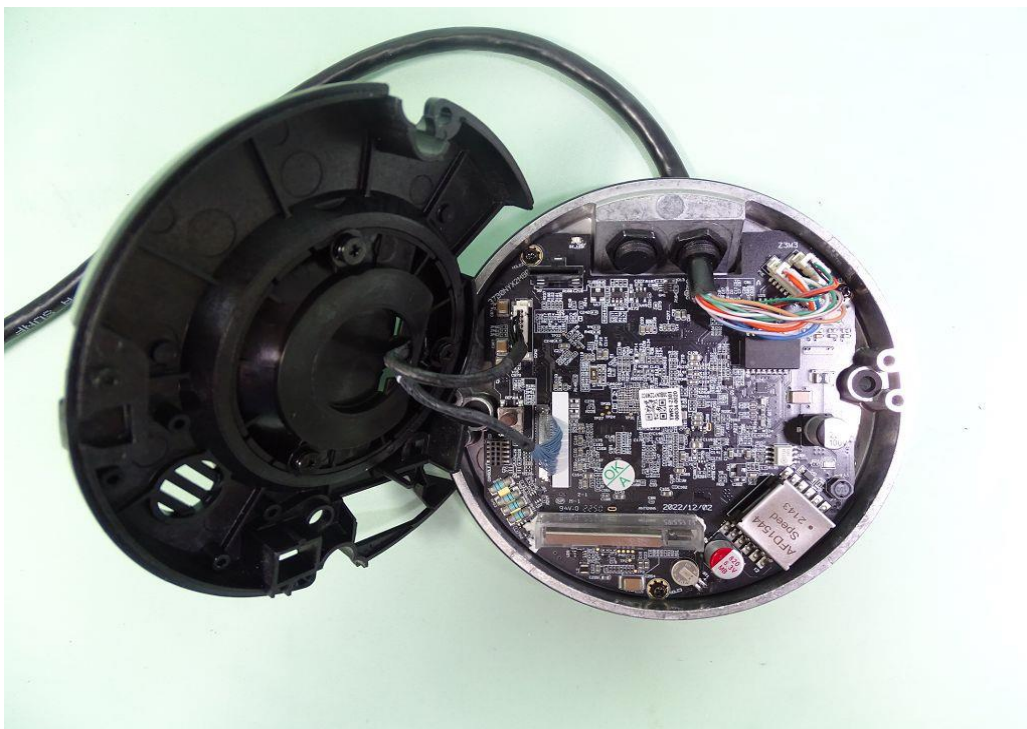

Photo 2

Trade Name : rhombus systems

Model Name : R230·R230-XXXXX (XXXXX = 128GB, 256GB, 512GB, 1TB, space or blank)