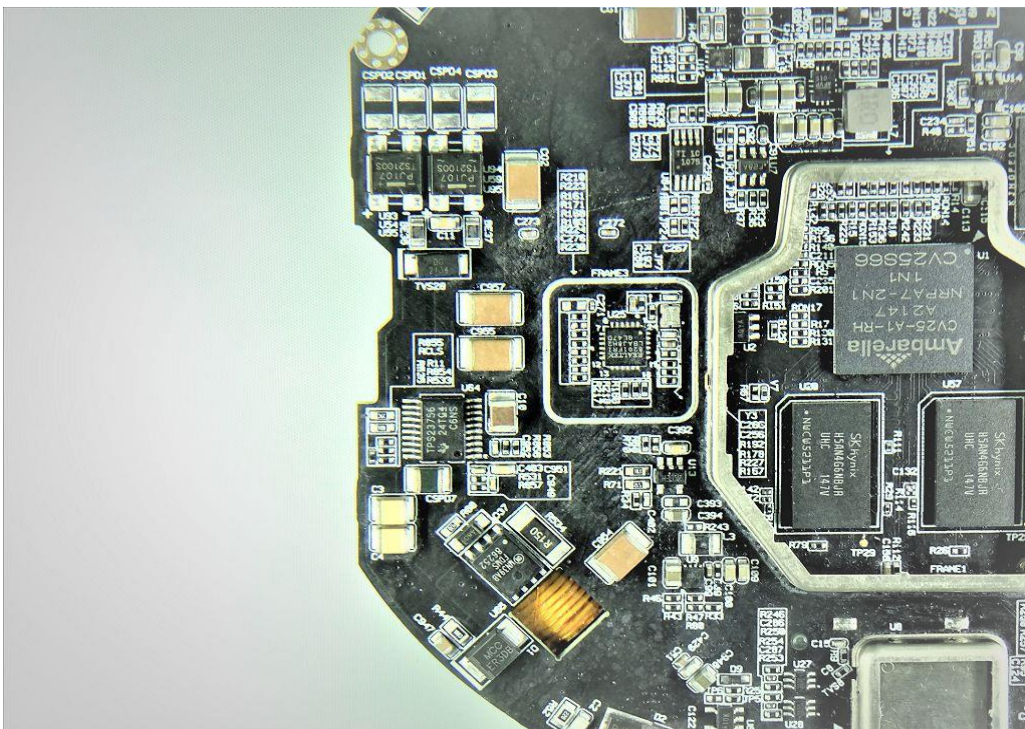

Photo 10

Trade Name : rhombus systems

Model Name : R230、R230-XXXXX (XXXXX = 128GB, 256GB, 512GB, 1TB, space or blank)