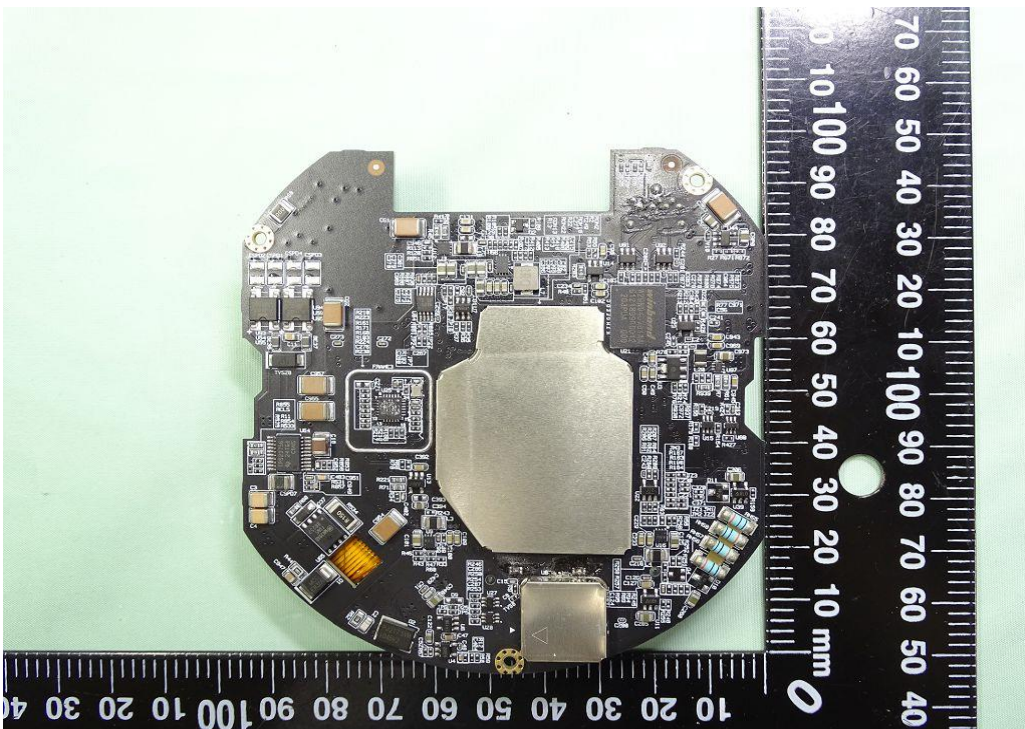

Photo 8

Trade Name : rhombus systems

Model Name : R230、R230-XXXXX (XXXXX = 128GB, 256GB, 512GB, 1TB, space or blank)