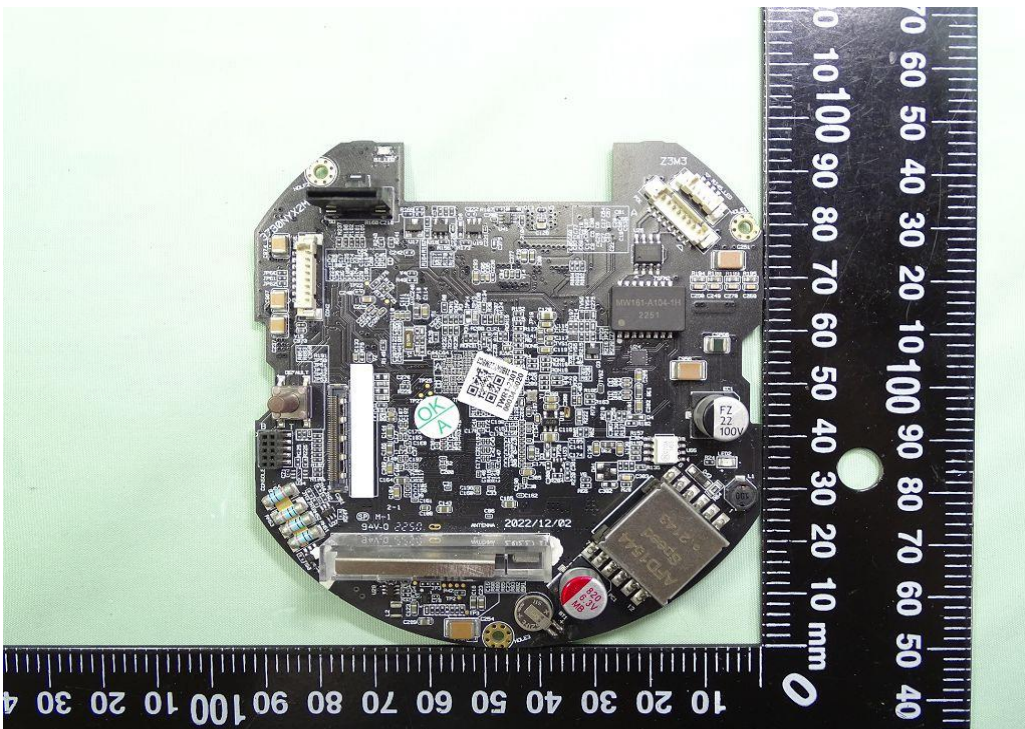

### Photo 2

Trade Name : rhombus systems

Model Name : R230·R230-XXXXX (XXXXX = 128GB, 256GB, 512GB, 1TB, space or blank)

**Photo 3**

Trade Name : rhombus systems

Model Name : R230、R230-XXXXX (XXXXX = 128GB, 256GB, 512GB, 1TB, space or blank)

**Photo 4**

Trade Name : rhombus systems

Model Name : R230、R230-XXXXX (XXXXX = 128GB, 256GB, 512GB, 1TB, space or blank)

**Photo 7**

Trade Name : rhombus systems

Model Name : R230、R230-XXXXX (XXXXX = 128GB, 256GB, 512GB, 1TB, space or blank)