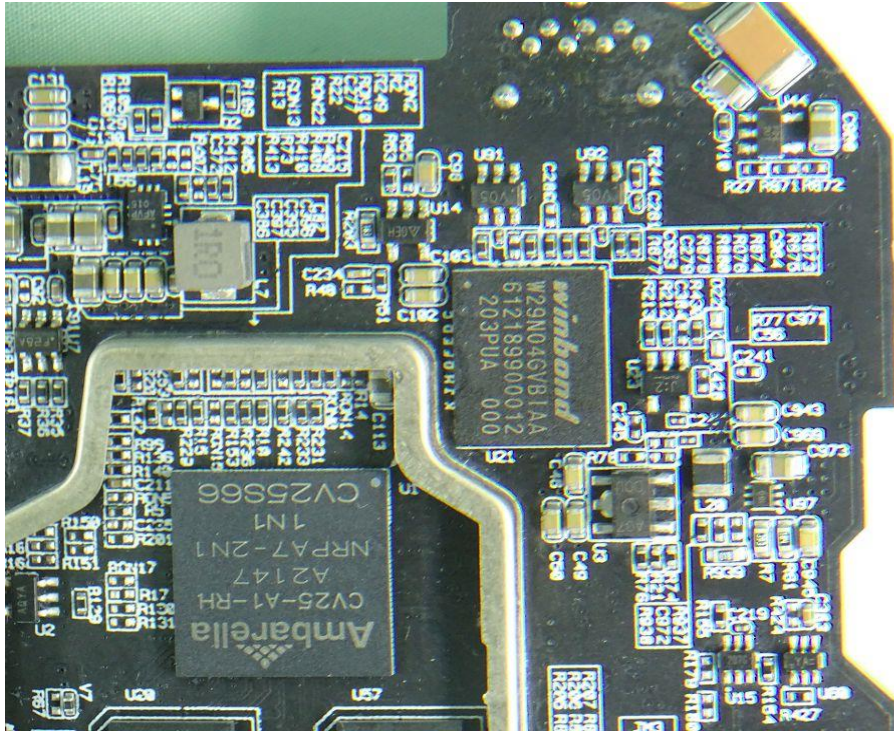

**Photo 10**

Trade Name : rhombus systems

Model Name : R230、R230-XXXXX (XXXXX = 128GB, 256GB, 512GB, 1TB, space or blank)

**Photo 11**

Trade Name : rhombus systems

Model Name : R230、R230-XXXXX (XXXXX = 128GB, 256GB, 512GB, 1TB, space or blank)