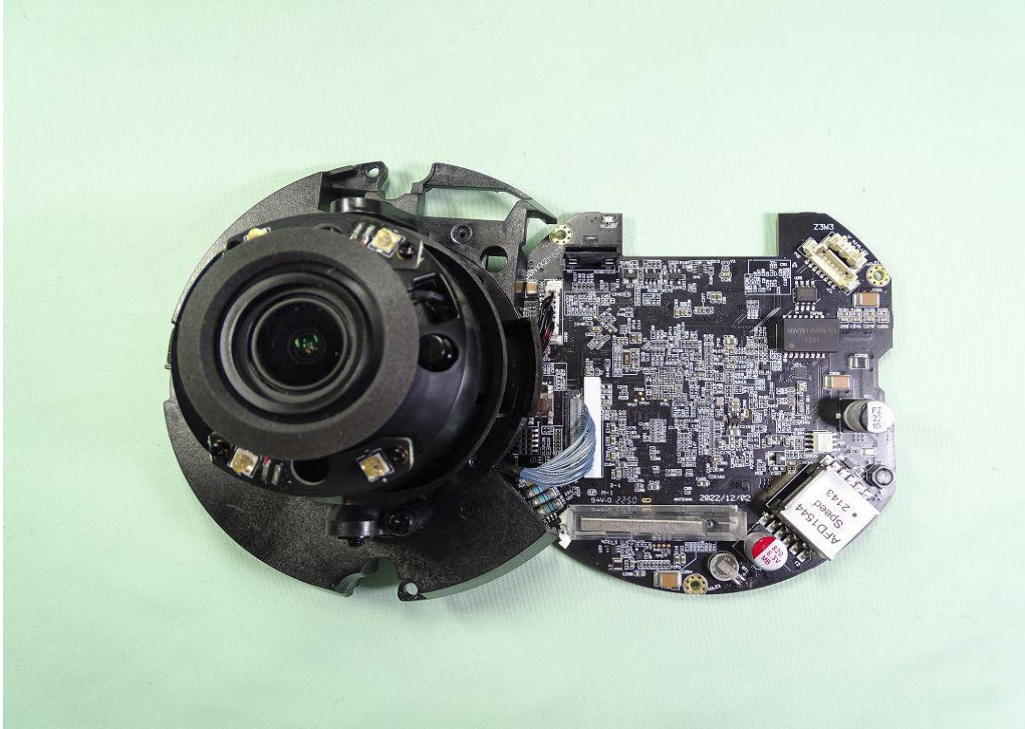

### Photo 2

Trade Name : rhombus systems

Model Name : R230·R230-XXXXX (XXXXX = 128GB, 256GB, 512GB, 1TB, space or blank)

**Photo 3**

Trade Name : rhombus systems

Model Name : R230、R230-XXXXX (XXXXX = 128GB, 256GB, 512GB, 1TB, space or blank)