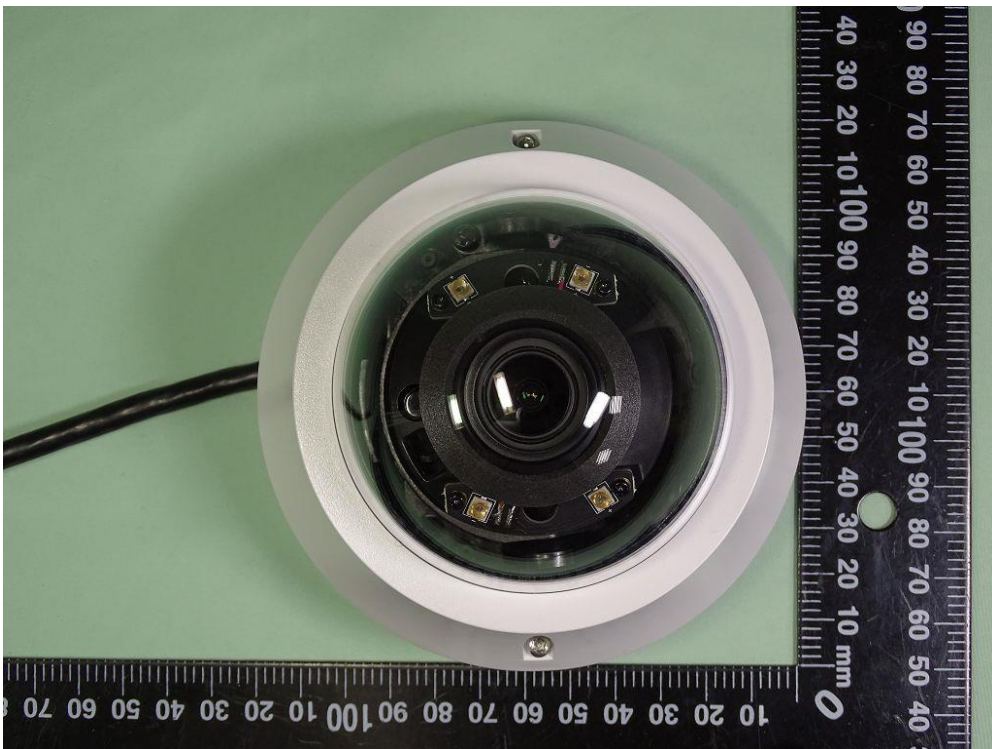

Photo 7

Trade Name : rhombus systems

Model Name : R230、R230-XXXXX (XXXXX = 128GB, 256GB, 512GB, 1TB, space or blank)

Photo 8

Trade Name : rhombus systems

Model Name : R230、R230-XXXXX (XXXXX = 128GB, 256GB, 512GB, 1TB, space or blank)