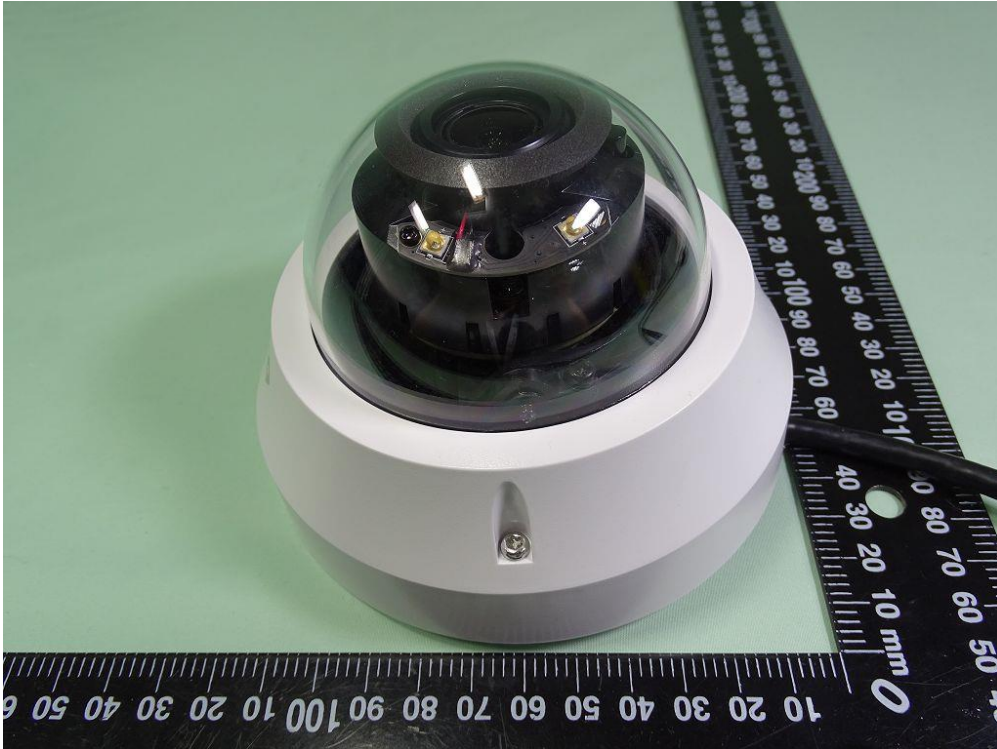

Photo 5

Trade Name : rhombus systems

Model Name : R230、R230-XXXXX (XXXXX = 128GB, 256GB, 512GB, 1TB, space or blank)

Photo 6

Trade Name : rhombus systems

Model Name : R230、R230-XXXXX (XXXXX = 128GB, 256GB, 512GB, 1TB, space or blank)