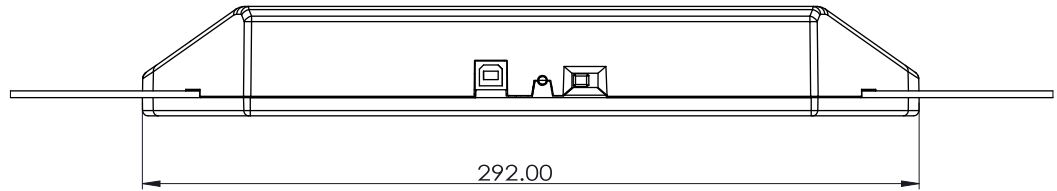

LEV	0.5 MORE 3 LESS	3 MORE 6 LESS	6 MORE 30 LESS	30 MORE 120 LESS	120 MORE 400 LESS	400 MORE 1000 LESS	1000 MORE 2000 LESS	2000 MORE 4000 LESS
f	±0.05	±0.05	±0.1	±0.15	±0.2	±0.3	±0.5	-
m	±0.1	±0.1	±0.2	±0.3	±0.5	±0.8	±1.2	±2
c	±0.2	±0.3	±0.5	±0.8	±1.2	±2	±3	±4
v	-	±0.5	±1	±1.5	±2.5	±4	±6	±8

NO.	MATERIAL	QTY	SPEC

--- Label Location
--- Label Outline

ECNO.	DATE	ENGINEERING CHANGE	SIGN	CHK	APRV

PRE NO.	TRIAL NO.	REG. TYPE
2AZ3GK-117405410000 Label Location		NAME
DESIGN	DRAW	CHECK
APPROVE	DATE	CODE NO.
SCALE	1:1	TOLE-RANCE
SECURITY LEVEL		KAM Confidential