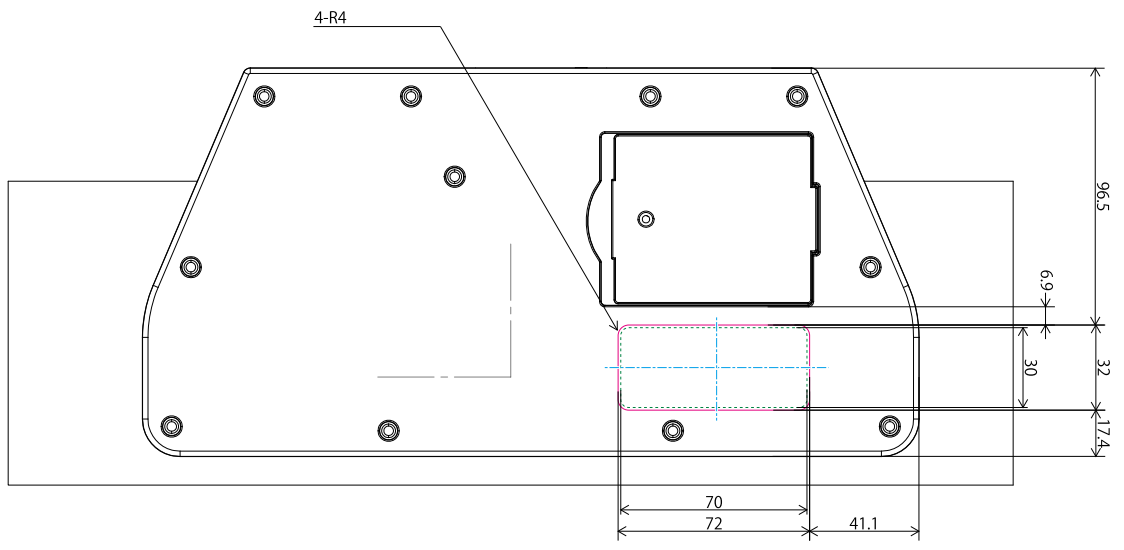

LEV	0.5 MORE 3 LESS	3 MORE 6 LESS	6 MORE 30 LESS	30 MORE 120 LESS	120 MORE 400 LESS	400 MORE 1000 LESS	1000 MORE 2000 LESS	2000 MORE 4000 LESS
f	±0.05	±0.05	±0.1	±0.15	±0.2	±0.3	±0.5	-
m	±0.1	±0.1	±0.2	±0.3	±0.5	±0.8	±1.2	±2
c	±0.2	±0.3	±0.5	±0.8	±1.2	±2	±3	±4
v	-	±0.5	±1	±1.5	±2.5	±4	±6	±8

NO.	MATERIAL	QTY	SPEC

--- Label Location
--- Label Outline

ECNO.	DATE	ENGINEERING CHANGE	SIGN	CHK	APRV

PRE NO.	TRIAL NO.	REG. TYPE
2AZ3GK-117405410000 Label Location		NAME
DESIGN	DRAW	CHECK
APPROVE	DATE	CODE NO.
SCALE	1:1	TOLE-RANCE
SECURITY LEVEL		KAM Confidential