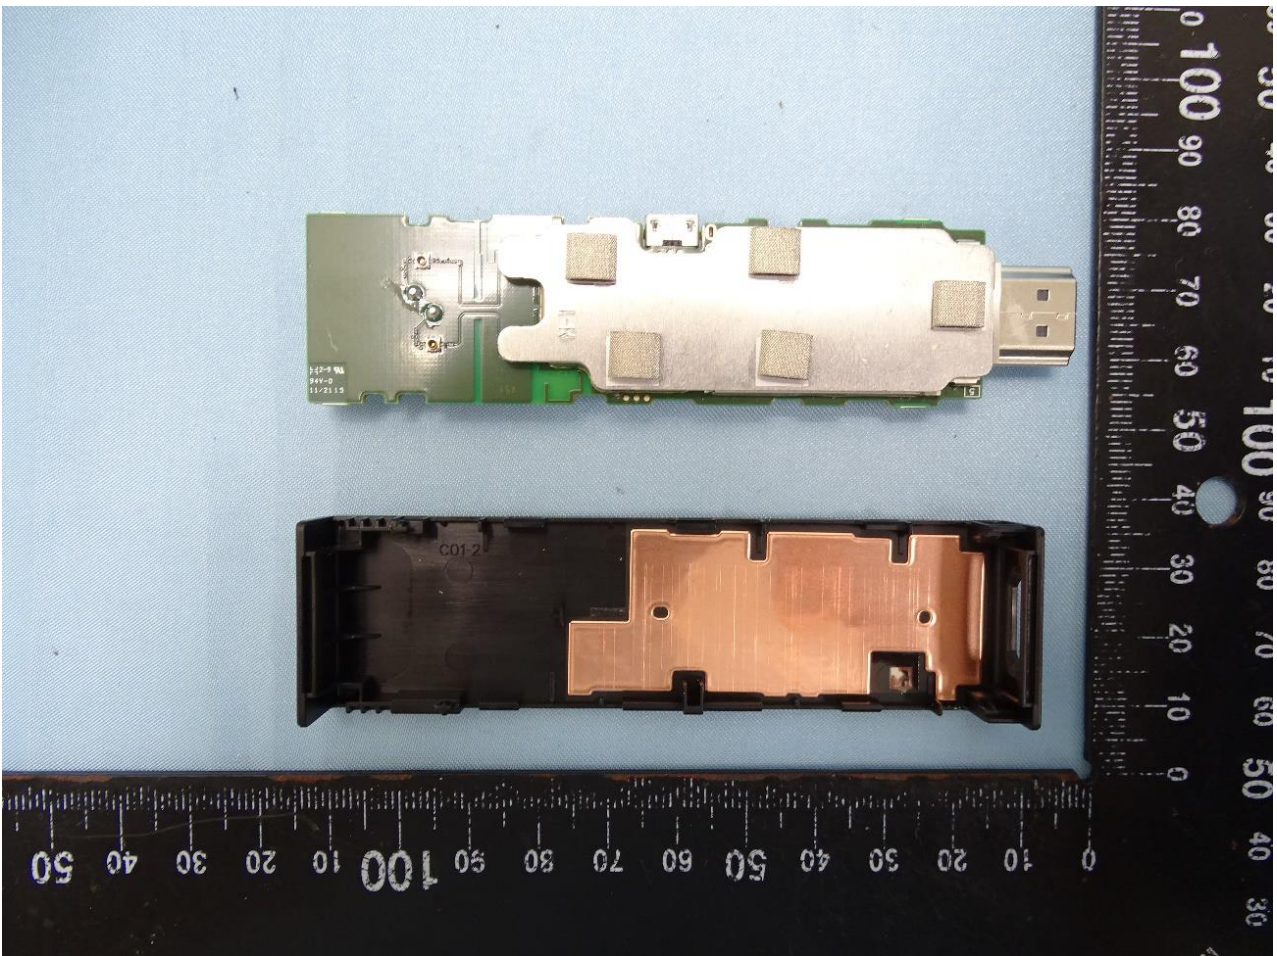

Internal Photograph of EUT

Model Name: K2R2TE

————THE END————