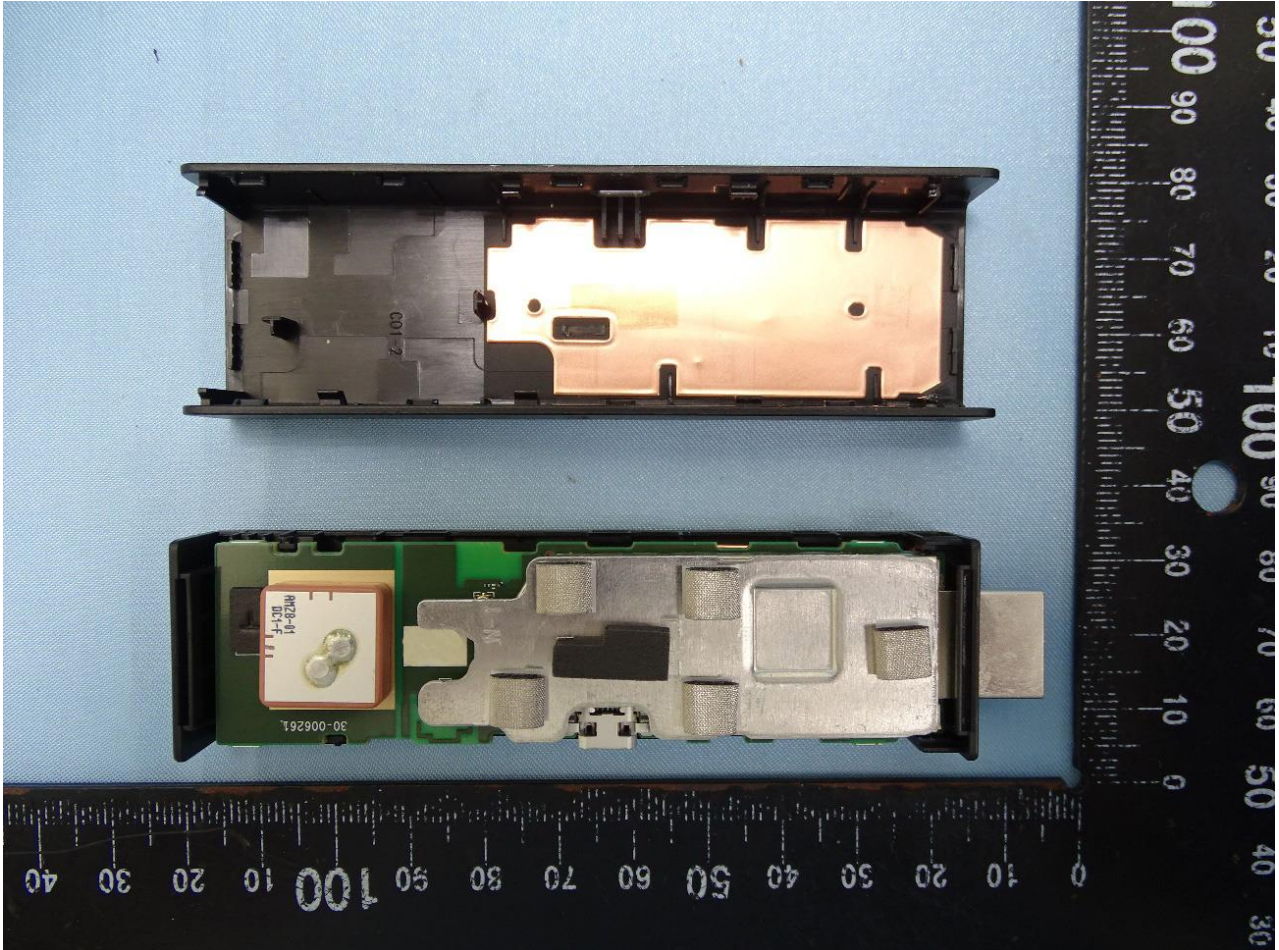

Internal Photograph of EUT

Model Name: K2R2TE

————THE END————