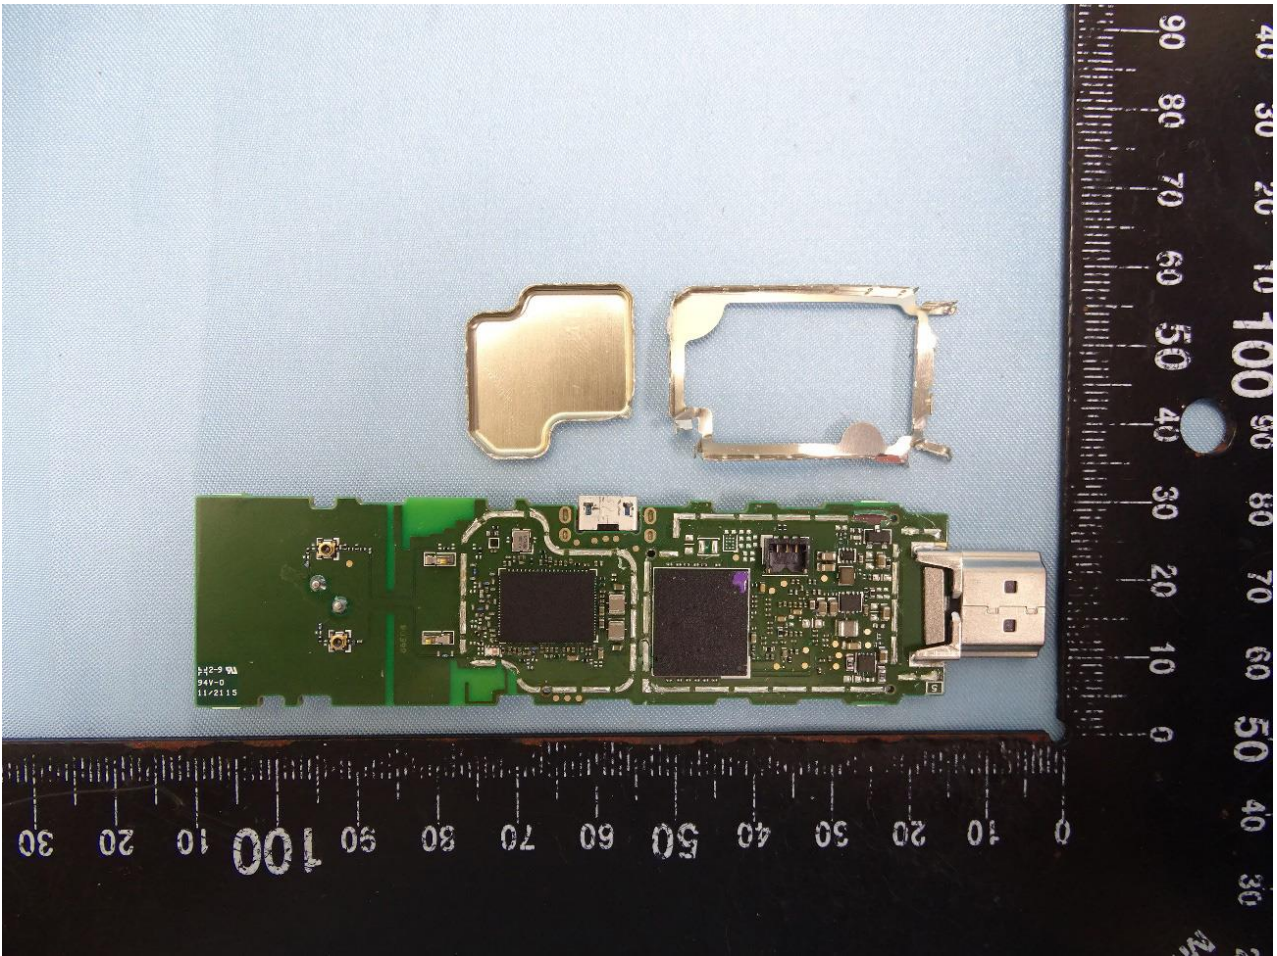

Internal Photograph of EUT

Model Name: K2R2TE

————THE END————