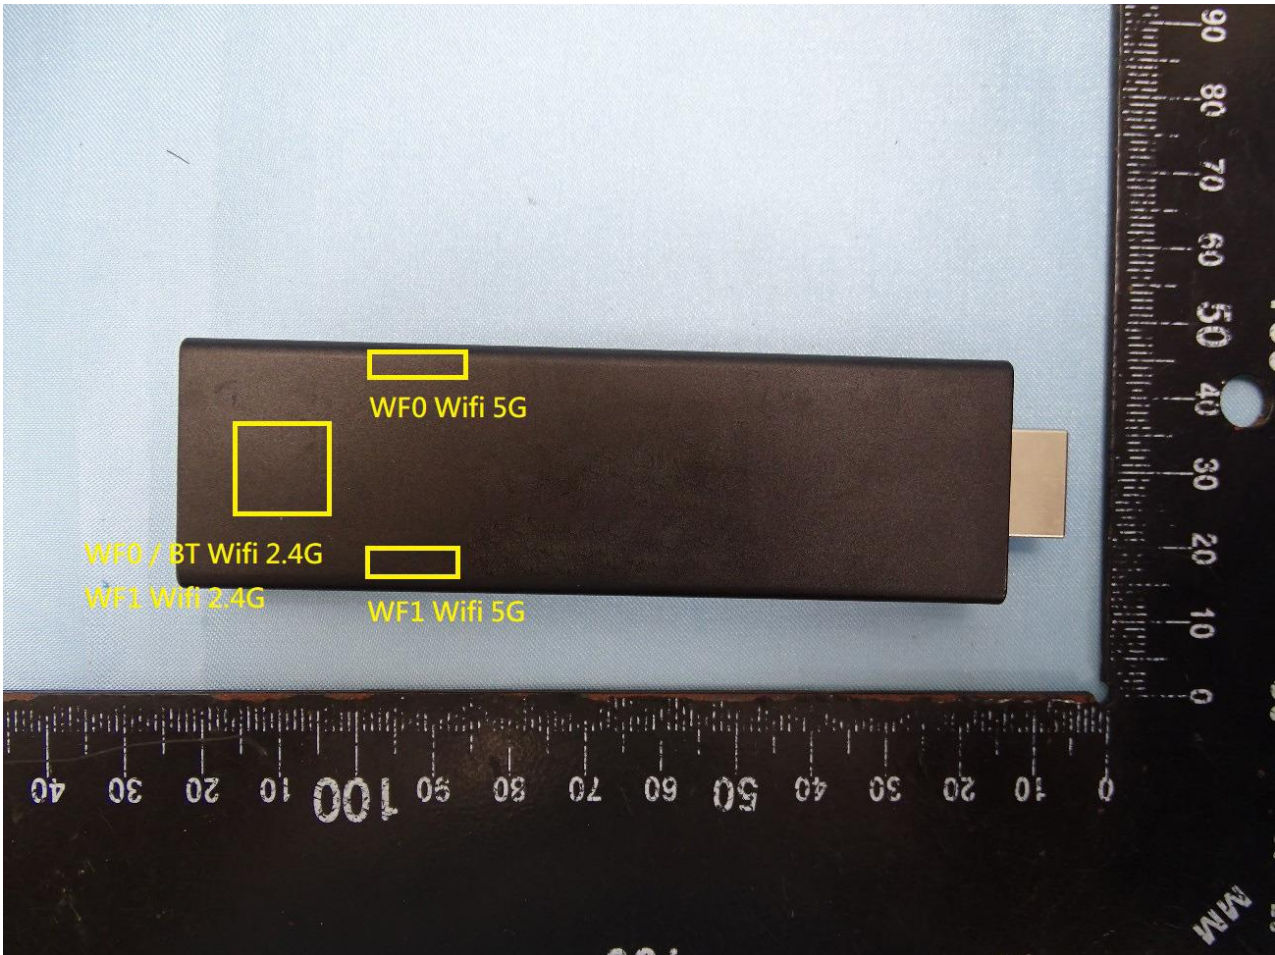

Antenna Photograph of EUT

Model Name: K2R2TE

————THE END————