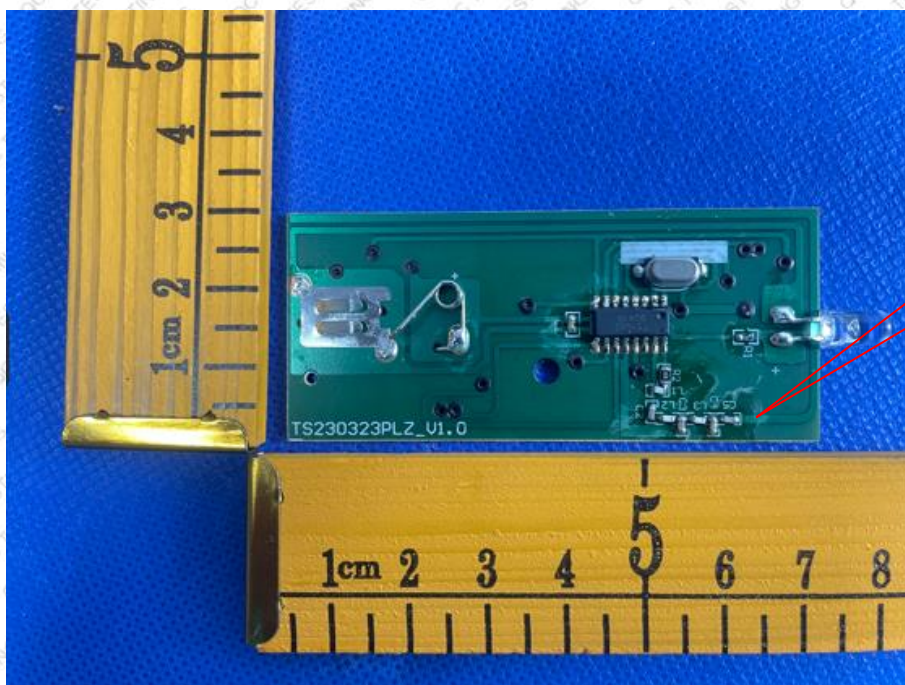

Product Name: WIRELESS REMOTE

Test Model No.: REMOTE-A01

EUT Constructional Details

-----End-----