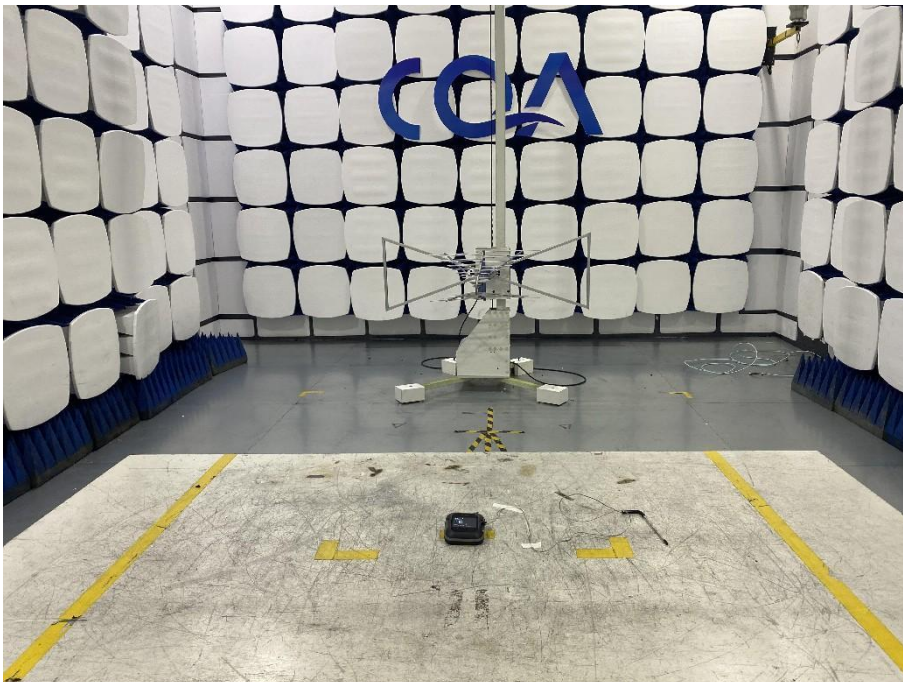

1 Photographs - EUT Test Setup

1.1 Radiated Spurious Emission

9kHz~30MHz:

30MHz~1GHz:

Above 1GHz:

1.2 Conducted Emissions Test Setup