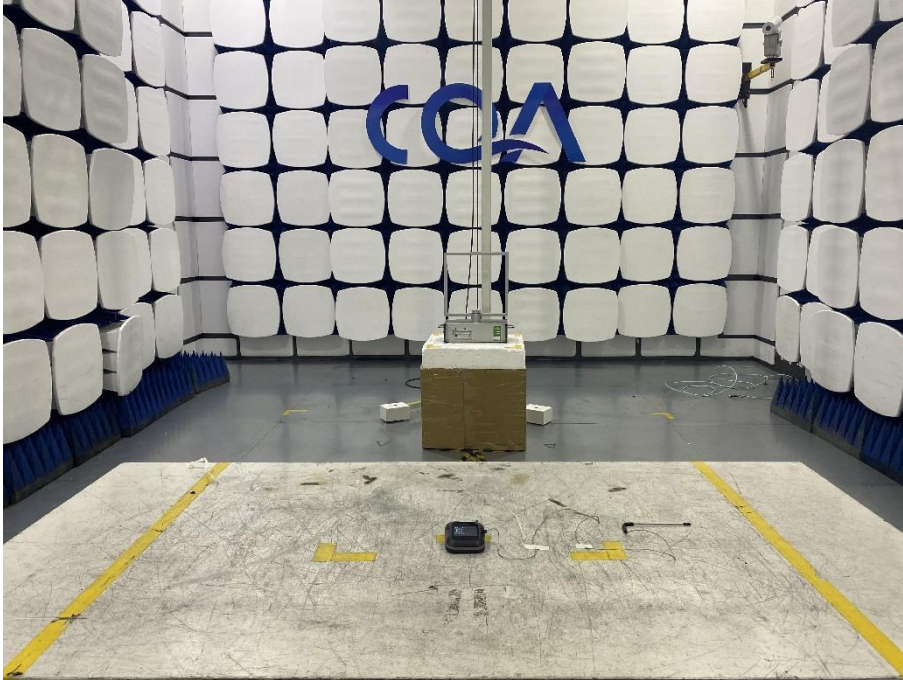

1 Photographs - EUT Test Setup

1.1 Radiated Spurious Emission

9kHz~30MHz:

30MHz~1GHz:

Above 1GHz:

1.2 Conducted Emissions Test Setup