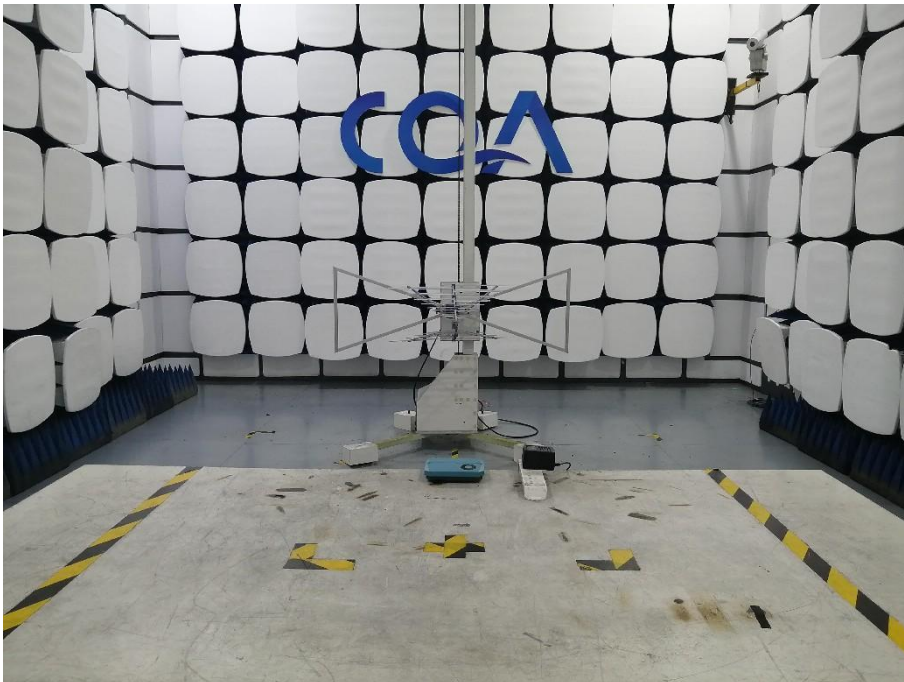

Setup photos

1 Photographs - EUT Test Setup

1.1 Radiated Spurious Emission

9kHz~30MHz:

30MHz~1GHz:

Above 1GHz:

1.2 Conducted Emission