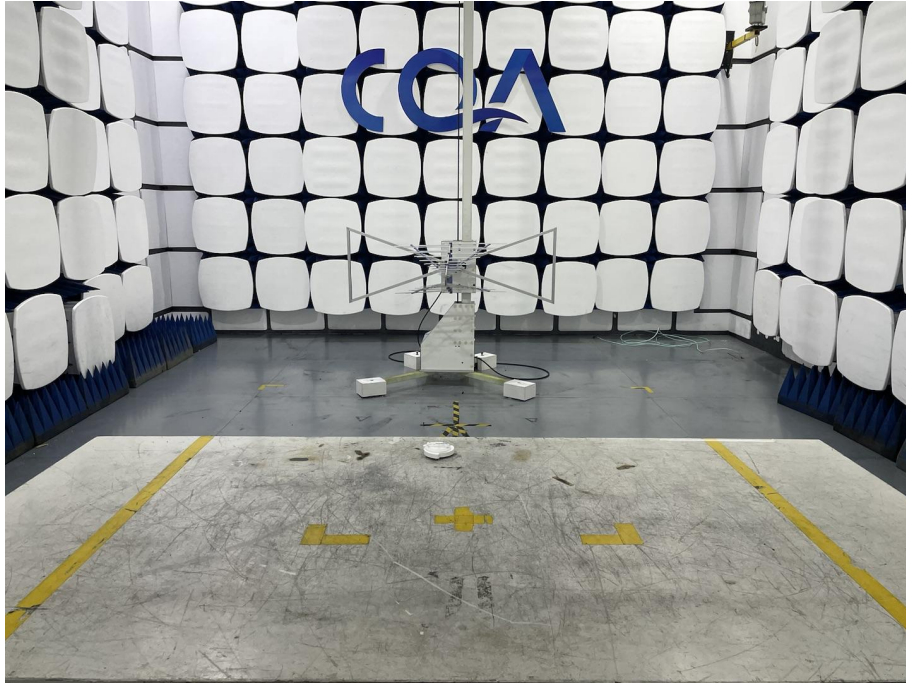

APPENDIX 1 PHOTOGRAPHS OF TEST SETUP

Radiated emission Test Setup (30MHz~1GHz)

Radiated emission Test Setup (Above 1GHz)