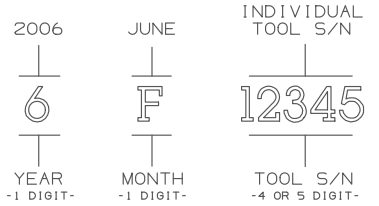

0.20

NOTES:

- SERIAL NUMBERS ARE TO CONSIST OF A SIX TO SEVEN DIGIT ALPHA NUMERIC CODE WHICH DEFINES YEAR, MONTH AND INDIVIDUAL TOOL S/N.
- YEAR: 1 DIGIT CODE STARTING IN 2006.
- MONTH: 1 DIGIT CODE. THERE ARE 12 ALPHA MONTH CODES THAT REPEAT EACH YEAR.
- INDIVIDUAL TOOL S/N: 4 DIGIT CODE STARTING EACH MONTH AT 0001 OR 5 DIGIT CODE STARTING EACH MONTH AT 00001.

EXAMPLE:

REV	DESCRIPTION	DATE	APPROVED
00			

YEAR	CODE
2006	6
2007	7
2008	8
2009	9
2010	A
2011	B
2012	C
2013	D
2014	E
2015	F
2016	G
2017	H
2018	J
2019	K
2020	L
2021	M
2022	N
2023	P
2024	Q
2025	R
2026	S
2027	T
2028	U
2029	V
2030	W