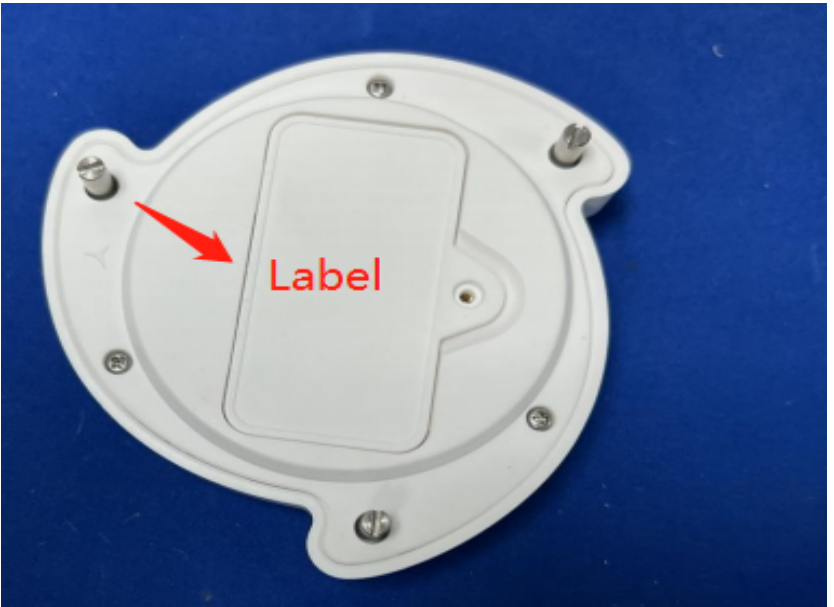

深圳市英博伟业科技有限公司				INKBIRD SMART HOME SMART LIFE	
产品名称	IWS-WD1	制图	吴丹丹	编 码	—
零件名称	Label	审核		单位/比例	±0.1mm
材 质	PC+9448A背胶	批准		未注准公差	MM/1:1
工 艺		日期	2022/07/25	版 本	V 1.0