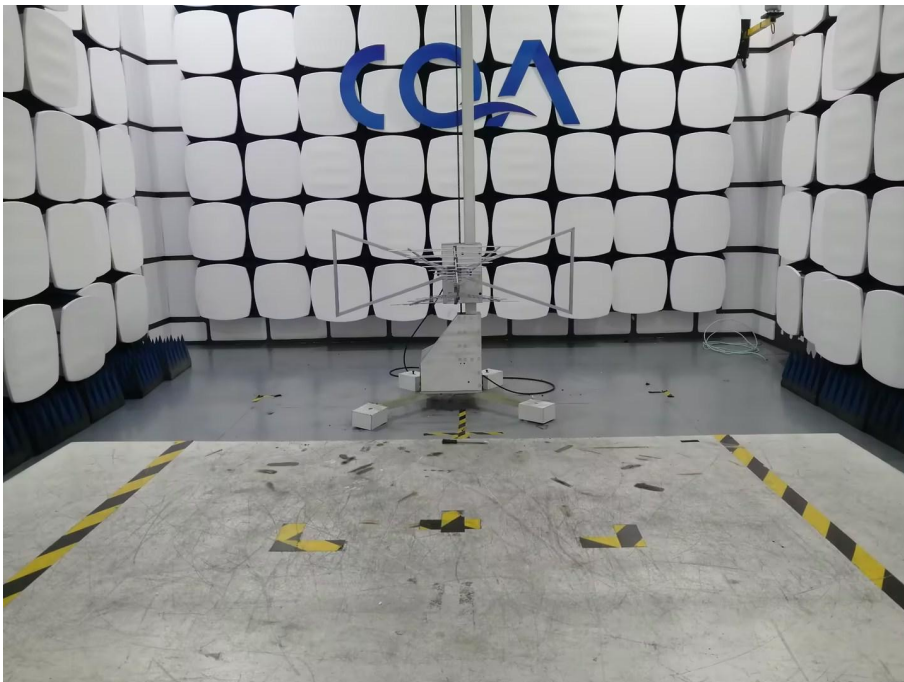

6 Photographs - EUT Test Setup

6.1 Radiated Spurious Emission

9kHz~30MHz:

30MHz~1GHz:

Above 1GHz:

6.2 Conducted Emissions Test Setup

7 Photographs - EUT Constructional Details

*** END OF REPORT ***