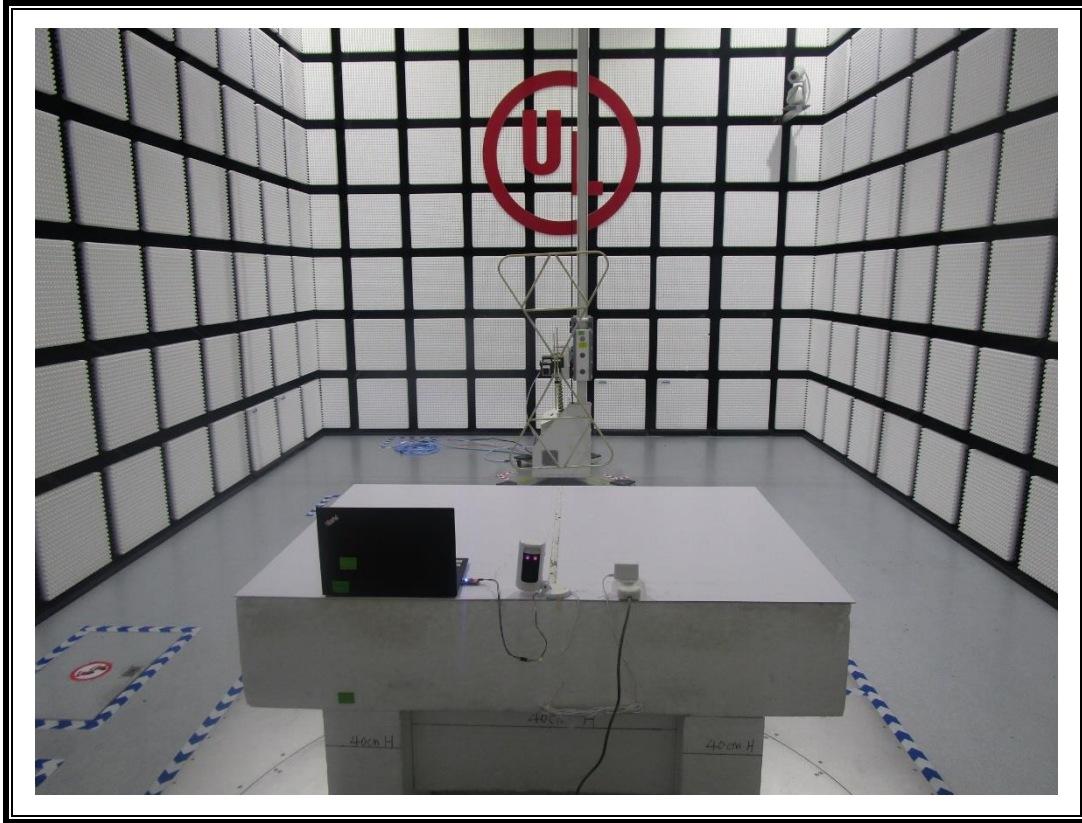

Appendix II

Setup Photographs

RADIATED RF MEASUREMENT SETUP (30MHz ~ 1 GHz)

RADIATED RF MEASUREMENT SETUP (Below 30MHz)

RADIATED RF MEASUREMENT SETUP (Above 1G – X axis)

RADIATED RF MEASUREMENT SETUP (Above 1G – Y axis)

RADIATED RF MEASUREMENT SETUP (Above 1G – Z axis)

AC POWER LINE CONDUCTED EMISSIONS