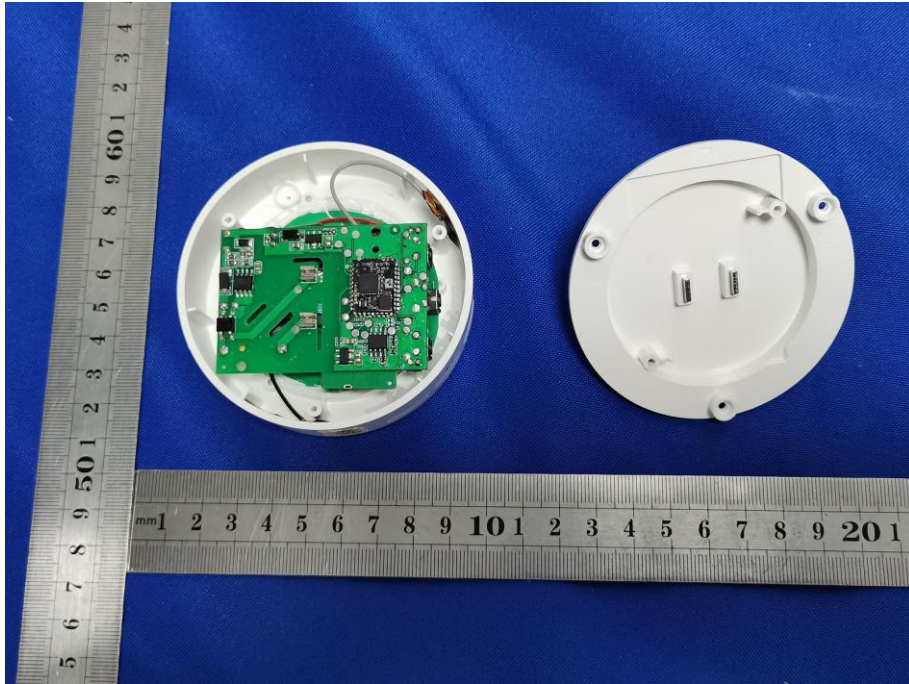

Model: WP0500187

Internal Photos

WIFI
ANT