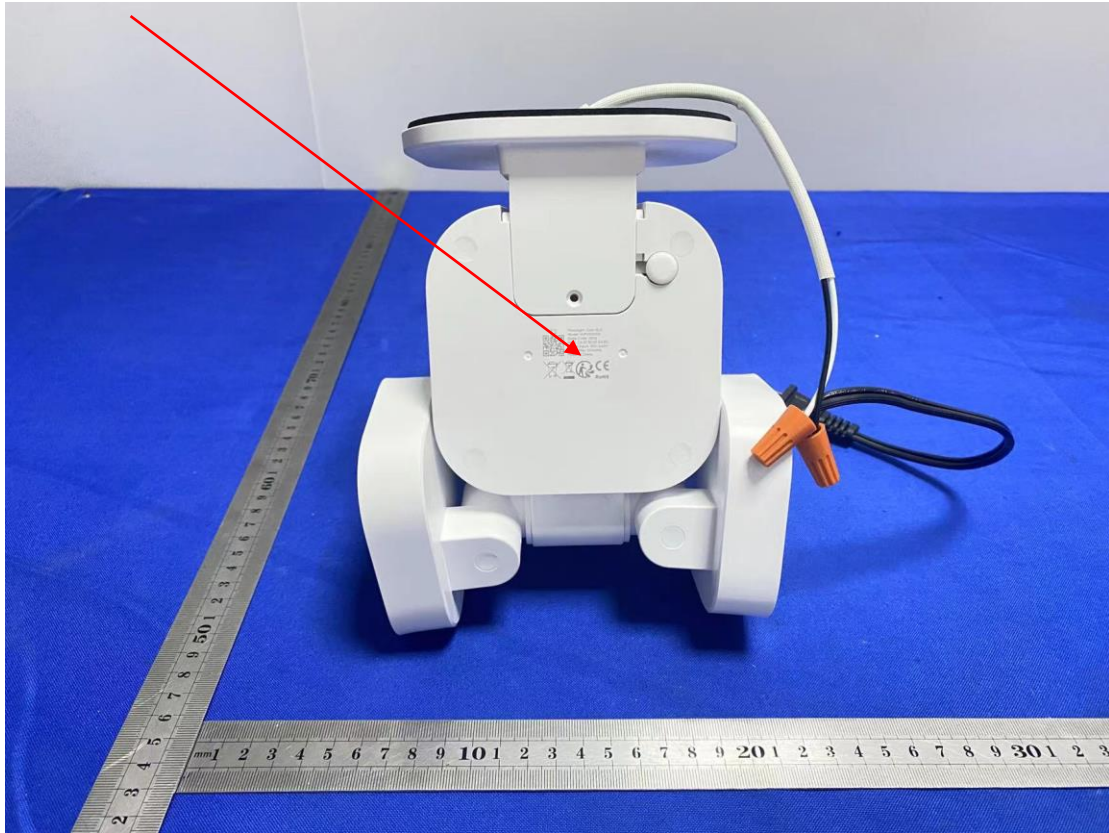

FCC ID LABEL:

Label Location:

F2

Floodlight Cam (US)
Model: WP0500137
Date Code: XXXX
FCC ID: 2AYZ8 WP0500137
MAC: XX:XX:XX:XX:XX:XX
Wires Input: 100-240V
0.35A Max 50/60Hz
Made in China