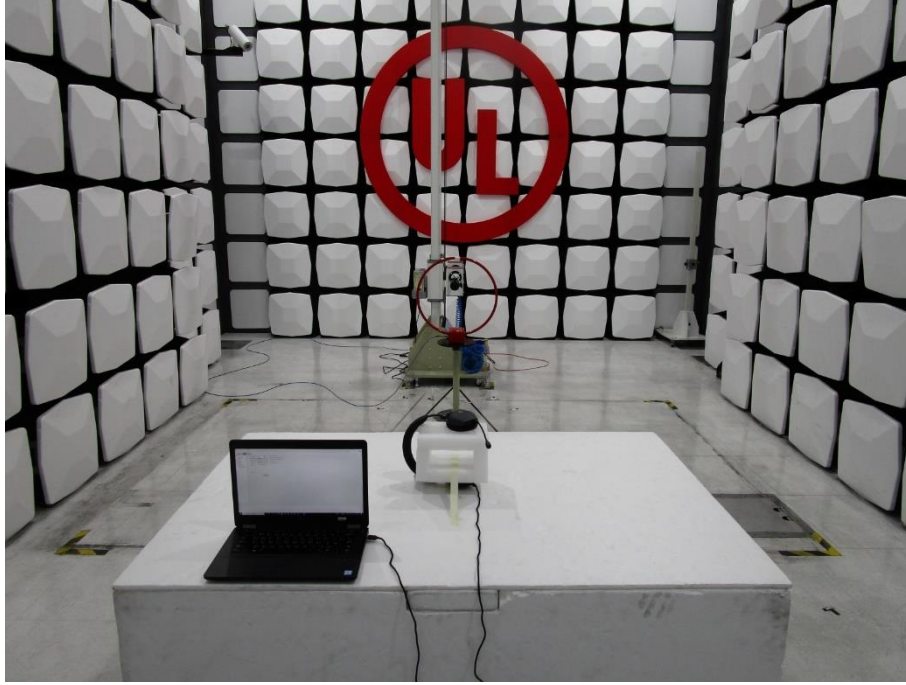

9 kHz ~ 30 MHz

Underwriters Laboratories Taiwan Co., Ltd.

Building B and Building E, No. 372-7, Sec. 4, Zhongxing Rd., Zhudong Township, Hsinchu County, Taiwan

Telephone : +886-2-7737-3000

Facsimile (FAX) : +886-3-583-7948