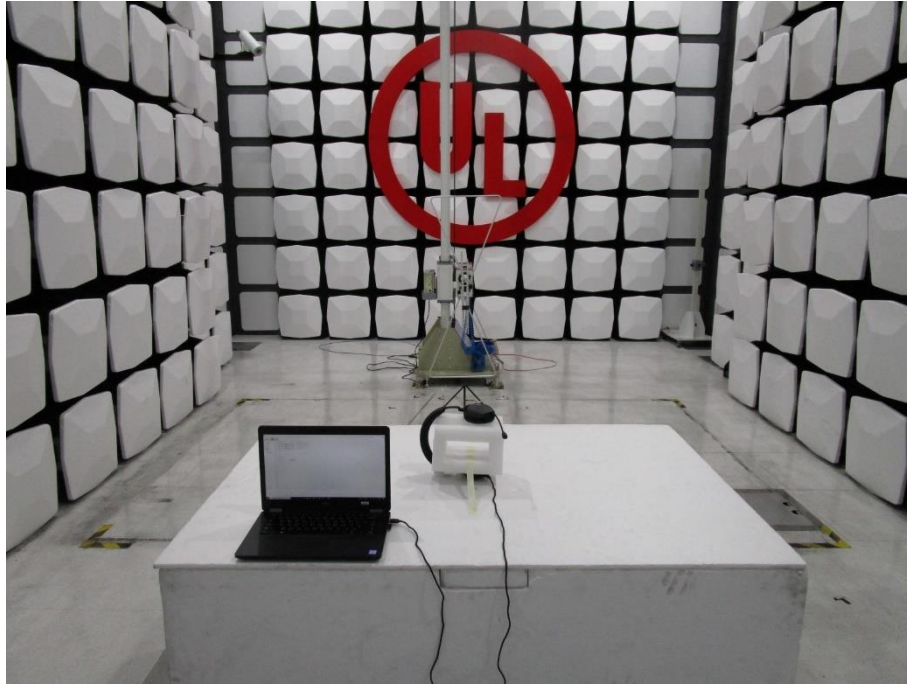

30 MHz ~ 1 GHz

Underwriters Laboratories Taiwan Co., Ltd.

Building B and Building E, No. 372-7, Sec. 4, Zhongxing Rd., Zhudong Township, Hsinchu County, Taiwan

Telephone : +886-2-7737-3000

Facsimile (FAX) : +886-3-583-7948