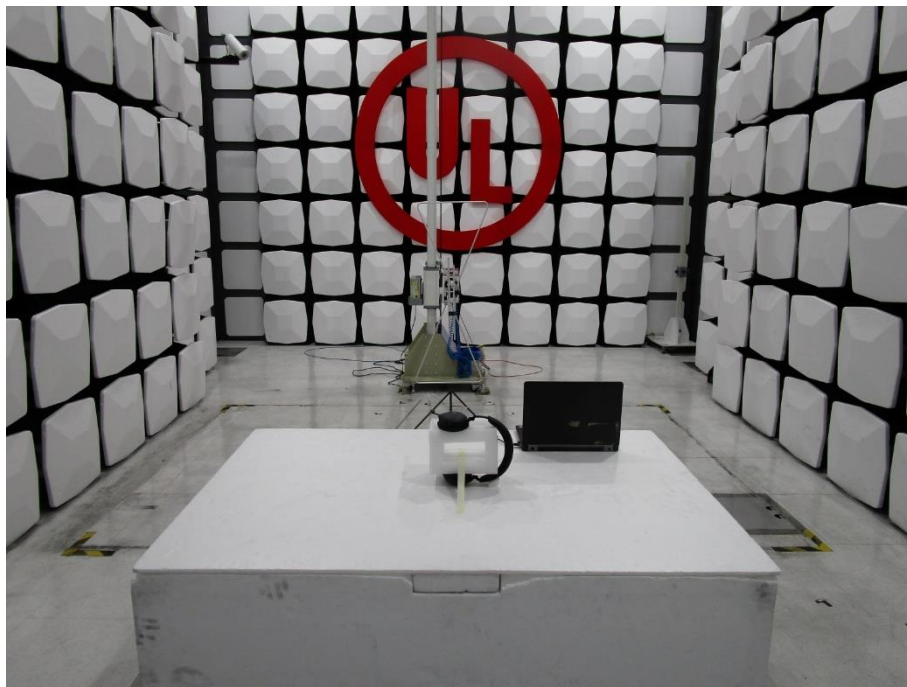

30 MHz ~ 1 GHz

Underwriters Laboratories Taiwan Co., Ltd.

Building B and Building E, No. 372-7, Sec. 4, Zhongxing Rd., Zhudong Township, Hsinchu County, Taiwan

Telephone : +886-2-7737-3000

Facsimile (FAX) : +886-3-583-7948