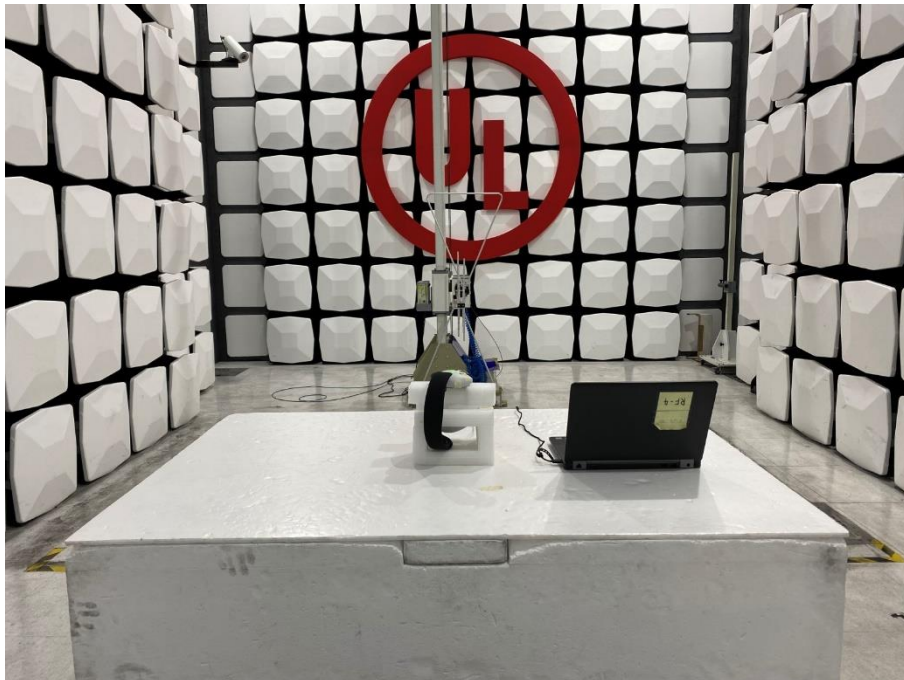

30 MHz ~ 1 GHz

Underwriters Laboratories Taiwan Co., Ltd.

Building B and Building E, No. 372-7, Sec. 4, Zhongxing Rd., Zhudong Township, Hsinchu County, Taiwan

Telephone :+886-2-7737-3000

Facsimile (FAX) :+886-3-583-7948