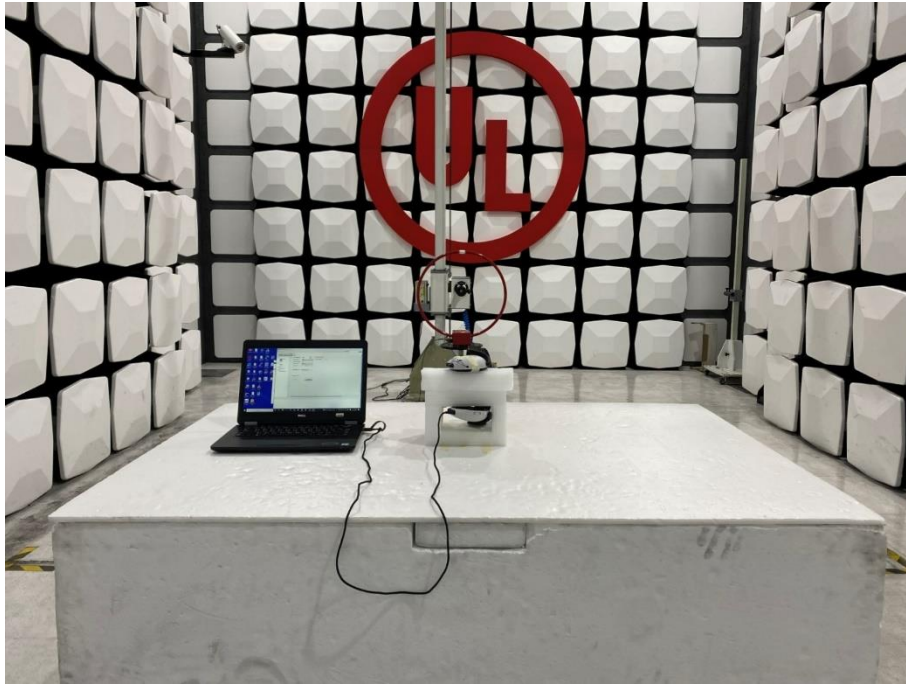

9 kHz ~ 30 MHz

Underwriters Laboratories Taiwan Co., Ltd.

Building B and Building E, No. 372-7, Sec. 4, Zhongxing Rd., Zhudong Township, Hsinchu County, Taiwan

Telephone :+886-2-7737-3000

Facsimile (FAX) :+886-3-583-7948