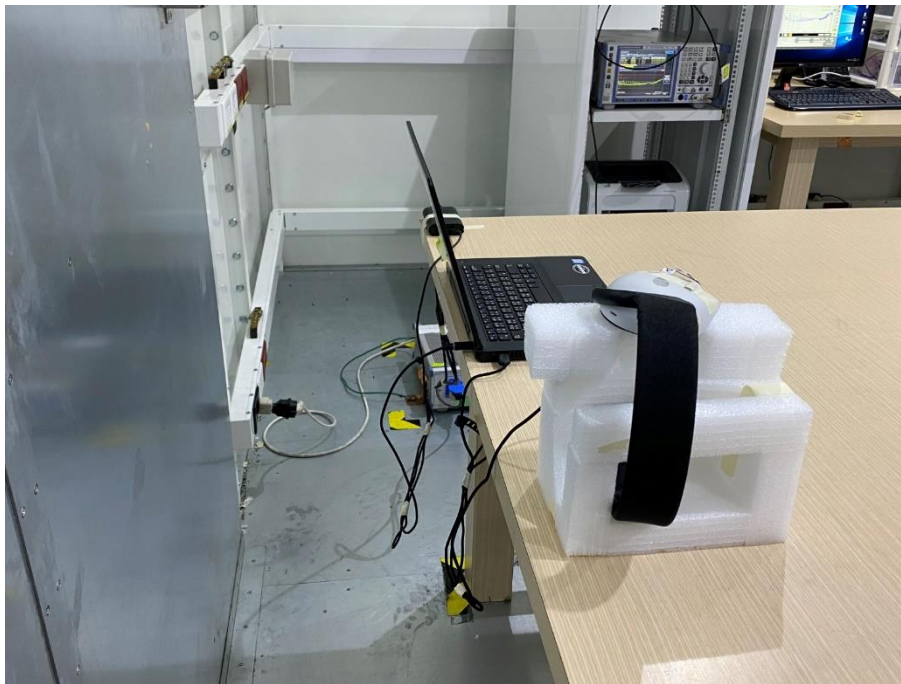

AC Power Line Conducted Emission Setup Configurations

Underwriters Laboratories Taiwan Co., Ltd.

Building B and Building E, No. 372-7, Sec. 4, Zhongxing Rd., Zhudong Township, Hsinchu County, Taiwan

Telephone :+886-2-7737-3000

Facsimile (FAX) :+886-3-583-7948