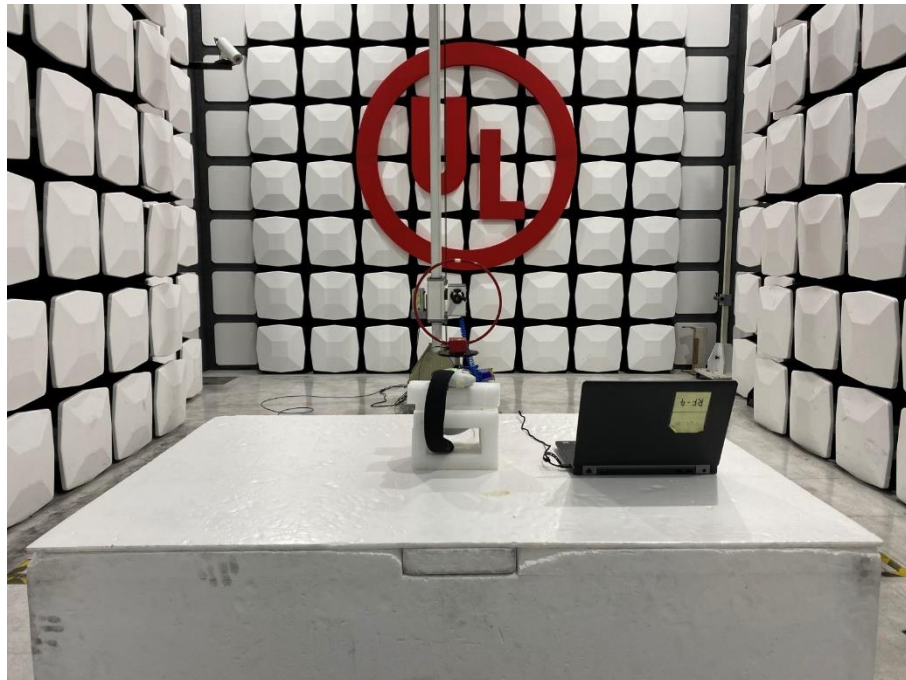

9 kHz ~ 30 MHz

Underwriters Laboratories Taiwan Co., Ltd.

Building B and Building E, No. 372-7, Sec. 4, Zhongxing Rd., Zhudong Township, Hsinchu County, Taiwan

Telephone :+886-2-7737-3000

Facsimile (FAX) :+886-3-583-7948