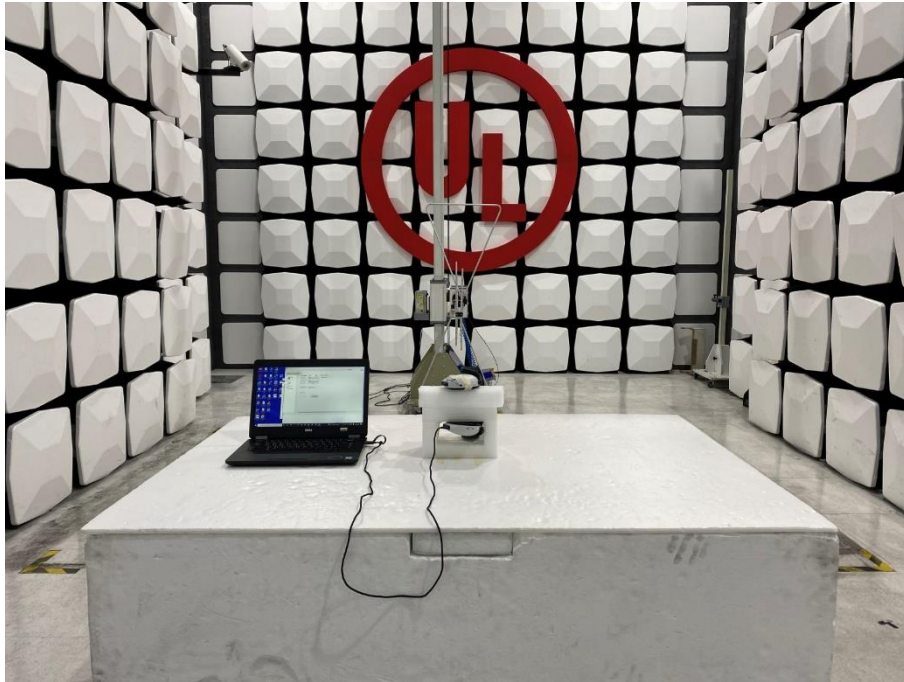

30 MHz ~ 1 GHz

Underwriters Laboratories Taiwan Co., Ltd.

Building B and Building E, No. 372-7, Sec. 4, Zhongxing Rd., Zhudong Township, Hsinchu County, Taiwan

Telephone :+886-2-7737-3000

Facsimile (FAX) :+886-3-583-7948