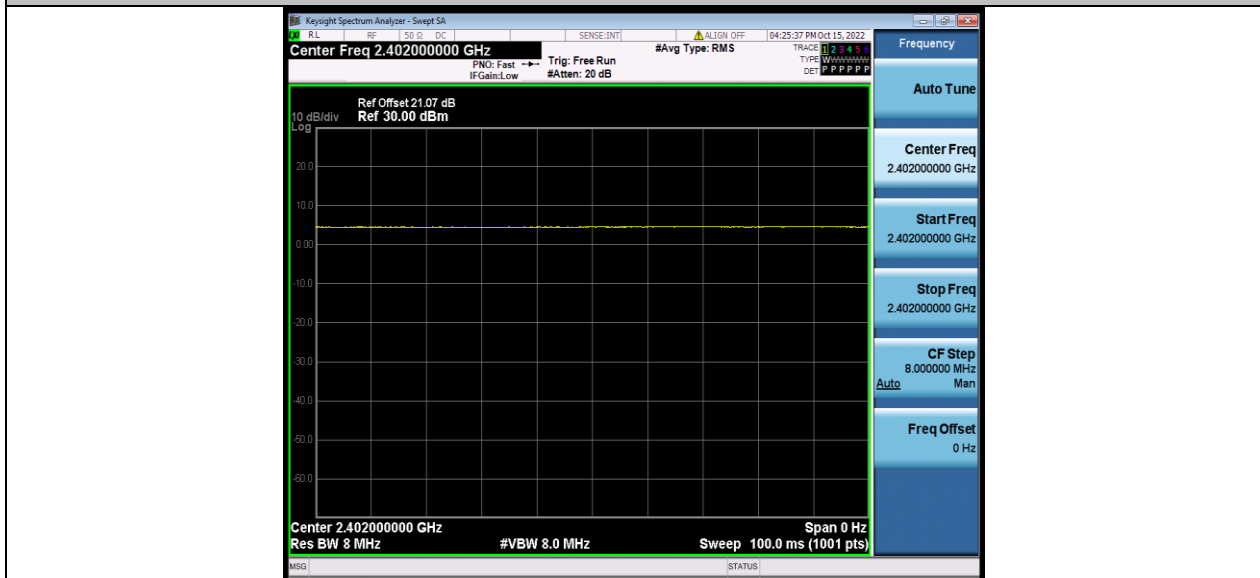

TEST GRAPHS

**BUREAU
VERITAS**

Test Report No.: W7L-P22100003RF01

BLE_500K_Ant1_2402

---END---