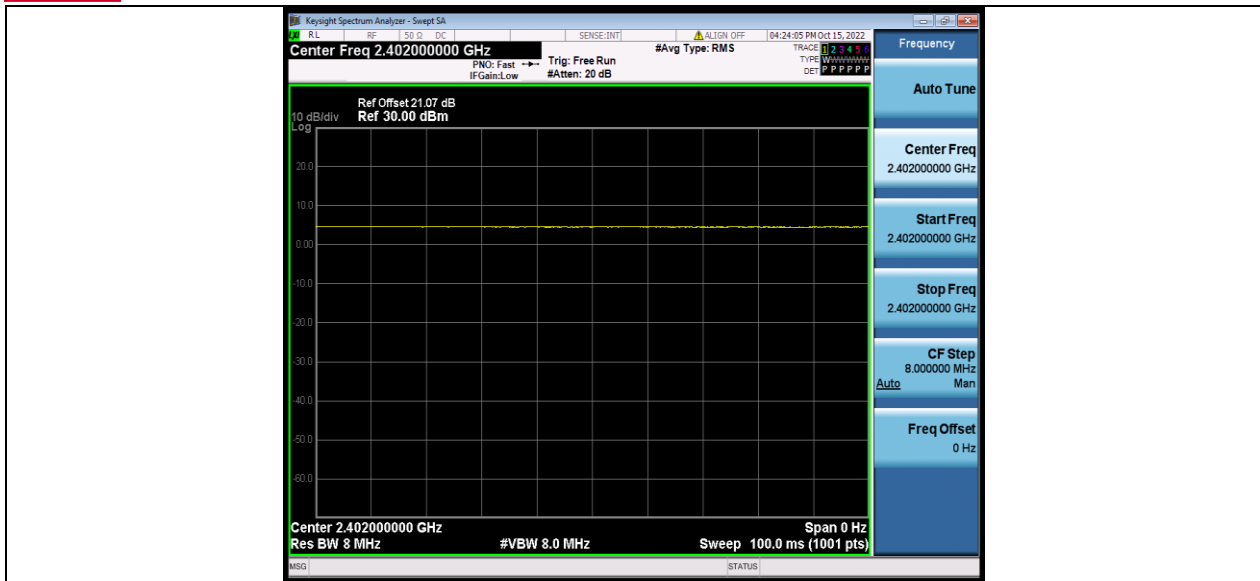

TEST GRAPHS

**BUREAU
VERITAS**

Test Report No.: W7L-P22100003RF01

BLE_500K_Ant1_2402

---END---