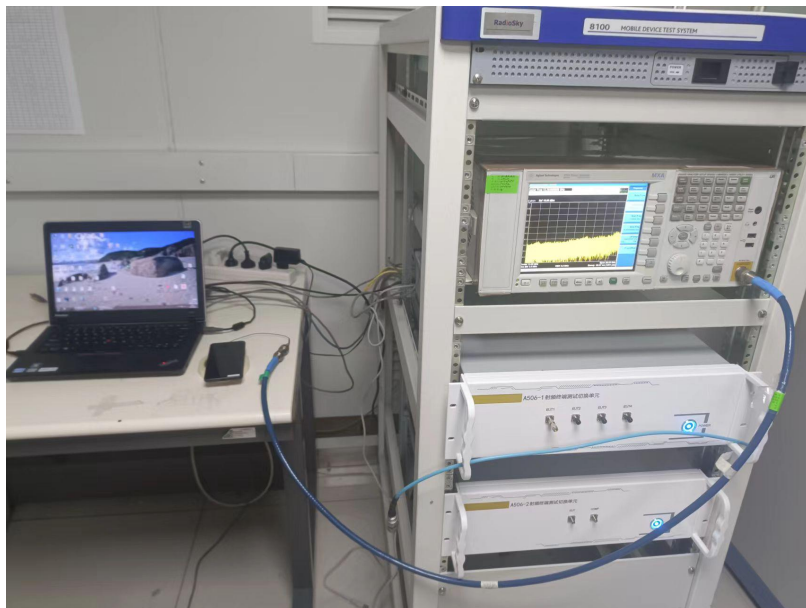

**TEST SETUP**

RF Conducted Test setup (GSM/WCDMA/LTE)

RF Conducted Test setup (BT/WIFI)

9KHz~30MHz

30MHz~1GHz

>1GHz