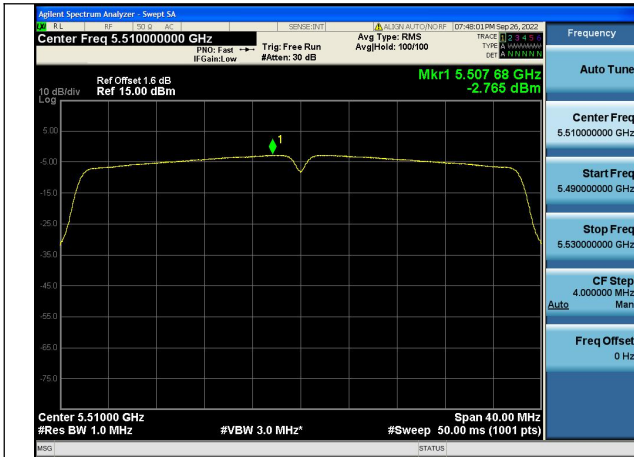

Test Mode:802.11n HT20 5700MHz Chain0

Test Mode: 802.11ac VHT20

Test Mode:802.11ac VHT20 5500MHz Chain0

Test Mode:802.11ac VHT20 5580MHz Chain0

Test Mode:802.11ac VHT20 5700MHz Chain0

Test Mode: 802.11n HT40

Test Mode:802.11n HT40 5510MHz Chain0

Test Mode:802.11n HT40 5590MHz Chain0

Test Mode:802.11n HT40 5670MHz Chain0

Test Mode: 802.11ac VHT40

Test Mode:802.11ac VHT40 5510MHz Chain0

Test Mode:802.11ac VHT40 5590MHz Chain0