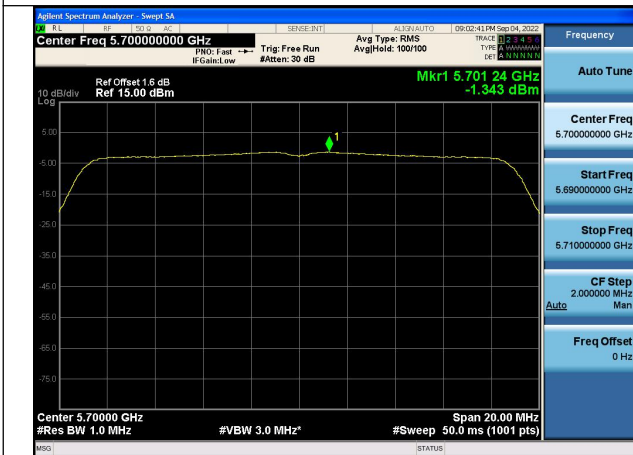

Test Mode:802.11n HT20 5700MHz Chain0

Test Mode: 802.11ac VHT20

Test Mode:802.11ac VHT20 5500MHz Chain0

Test Mode:802.11ac VHT20 5580MHz Chain0

Test Mode:802.11ac VHT20 5700MHz Chain0

Test Mode: 802.11n HT40

Test Mode:802.11n HT40 5510MHz Chain0

Test Mode:802.11n HT40 5590MHz Chain0

Test Mode:802.11n HT40 5670MHz Chain0

Test Mode: 802.11ac VHT40

Test Mode:802.11ac VHT40 5510MHz Chain0

Test Mode:802.11ac VHT40 5590MHz Chain0