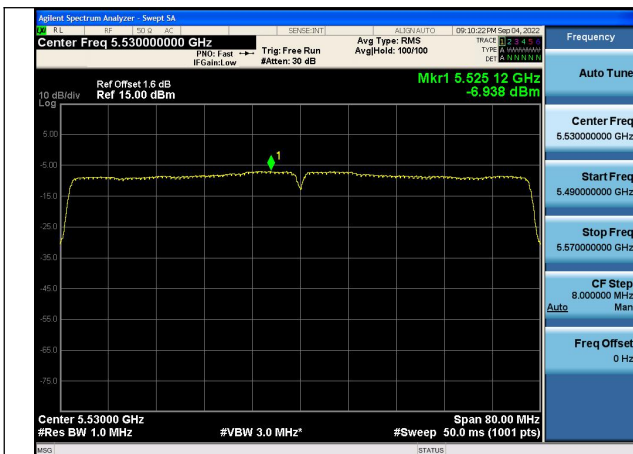

Test Mode:802.11n HT40 5510MHz Chain0

Test Mode:802.11n HT40 5590MHz Chain0

Test Mode:802.11n HT40 5670MHz Chain0

Test Mode: 802.11ac VHT40

Test Mode:802.11ac VHT40 5510MHz Chain0

Test Mode:802.11ac VHT40 5590MHz Chain0

Test Mode:802.11ac VHT40 5670MHz Chain0

Test Mode: 802.11ac VHT80

Test Mode:802.11ac VHT80 5530MHz Chain0

Test Mode:802.11ac VHT80 5610MHz Chain0