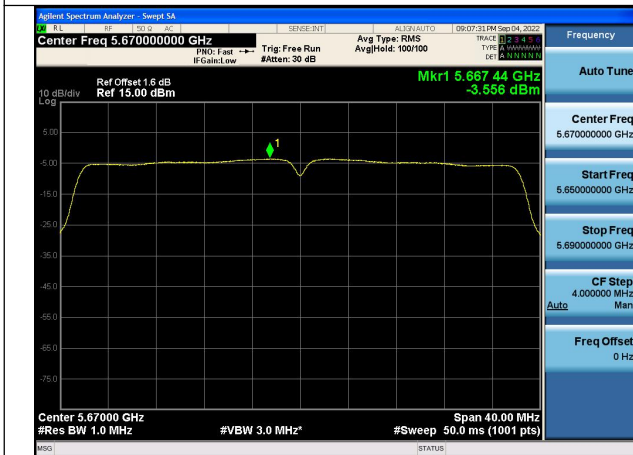

Test Mode:802.11n HT40 5510MHz Chain0

Test Mode:802.11n HT40 5590MHz Chain0

Test Mode:802.11n HT40 5670MHz Chain0

Test Mode: 802.11ac VHT40

Test Mode:802.11ac VHT40 5510MHz Chain0

Test Mode:802.11ac VHT40 5590MHz Chain0

Test Mode:802.11ac VHT40 5670MHz Chain0

Test Mode: 802.11ac VHT80

Test Mode:802.11ac VHT80 5530MHz Chain0

Test Mode:802.11ac VHT80 5610MHz Chain0