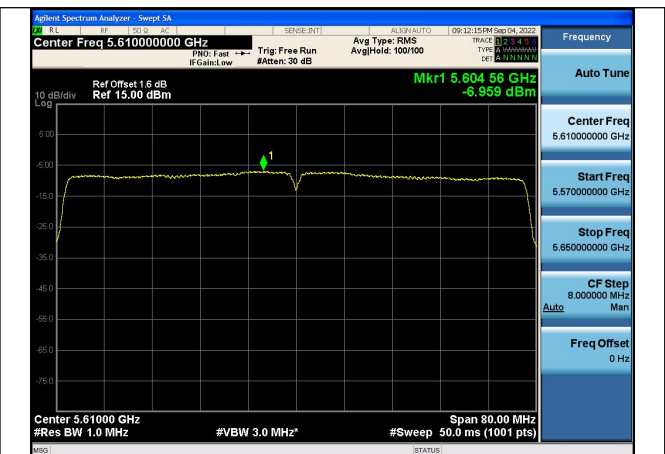

Test Mode:802.11n HT40 5510MHz Chain0

Test Mode:802.11n HT40 5590MHz Chain0

Test Mode:802.11n HT40 5670MHz Chain0

Test Mode: 802.11ac VHT40

Test Mode:802.11ac VHT40 5510MHz Chain0

Test Mode:802.11ac VHT40 5590MHz Chain0

Test Mode:802.11ac VHT40 5670MHz Chain0

Test Mode: 802.11ac VHT80

Test Mode:802.11ac VHT80 5530MHz Chain0

Test Mode:802.11ac VHT80 5610MHz Chain0