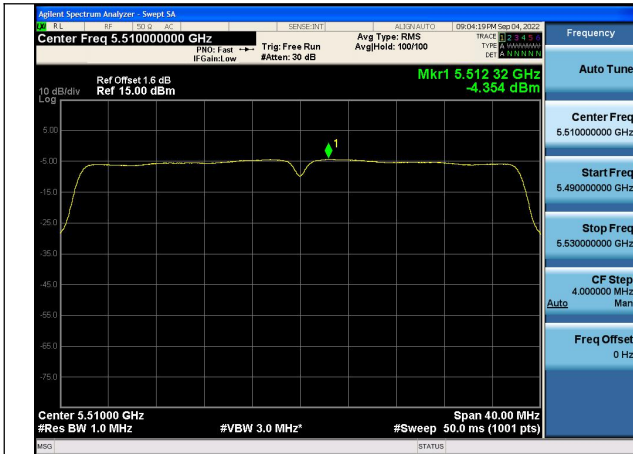

Test Mode:802.11n HT20 5700MHz Chain0

Test Mode: 802.11ac VHT20

Test Mode:802.11ac VHT20 5500MHz Chain0

Test Mode:802.11ac VHT20 5580MHz Chain0

Test Mode:802.11ac VHT20 5700MHz Chain0

Test Mode: 802.11n HT40

Test Mode:802.11n HT40 5510MHz Chain0

Test Mode:802.11n HT40 5590MHz Chain0

Test Mode:802.11n HT40 5670MHz Chain0

Test Mode: 802.11ac VHT40

Test Mode:802.11ac VHT40 5510MHz Chain0

Test Mode:802.11ac VHT40 5590MHz Chain0