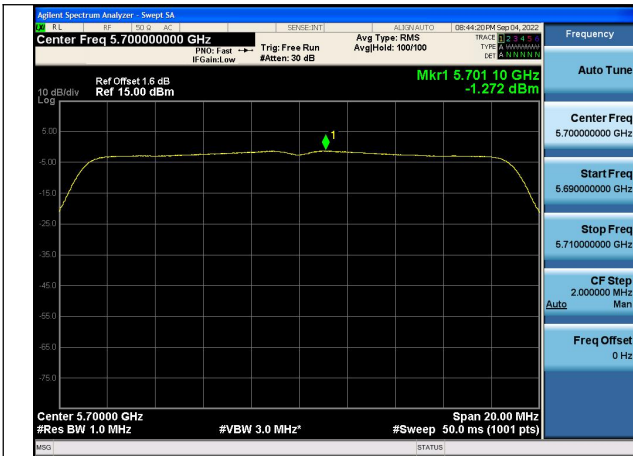

Test Mode: 802.11a

Test Mode:802.11a 5500MHz Chain0

Test Mode:802.11a 5580MHz Chain0

Test Mode:802.11a 5700MHz Chain0

Test Mode:802.11n HT20 5580MHz Chain0

Test Mode: 802.11n HT20

Test Mode:802.11n HT20 5500MHz Chain0

Test Mode:802.11n HT20 5700MHz Chain0

Test Mode: 802.11ac VHT20

Test Mode:802.11ac VHT20 5500MHz Chain0

Test Mode:802.11ac VHT20 5580MHz Chain0

Test Mode:802.11ac VHT20 5700MHz Chain0

Test Mode: 802.11n HT40