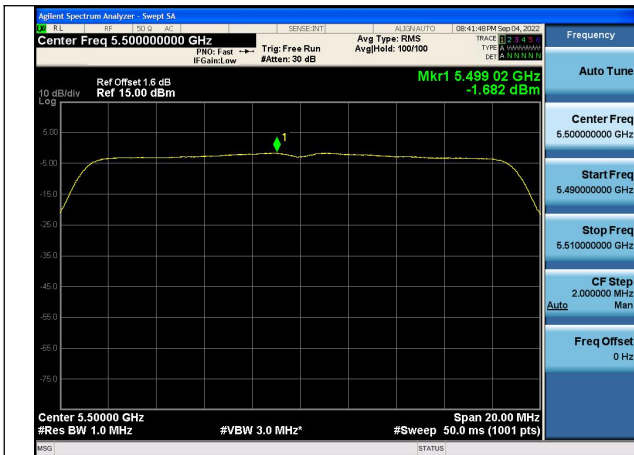

Test Mode: 802.11a

Test Mode:802.11a 5500MHz Chain0

Test Mode:802.11a 5580MHz Chain0

Test Mode:802.11a 5700MHz Chain0

Test Mode:802.11n HT20 5580MHz Chain0

Test Mode: 802.11n HT20

Test Mode:802.11n HT20 5500MHz Chain0

Test Mode:802.11n HT20 5700MHz Chain0

Test Mode: 802.11ac VHT20

Test Mode:802.11ac VHT20 5500MHz Chain0

Test Mode:802.11ac VHT20 5580MHz Chain0

Test Mode:802.11ac VHT20 5700MHz Chain0

Test Mode: 802.11n HT40