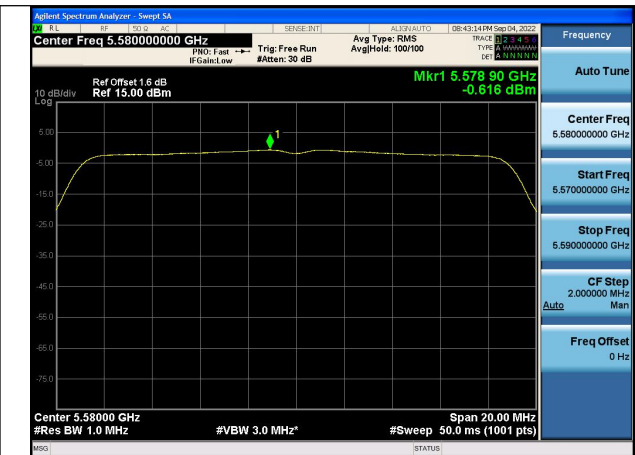

Test Mode: 802.11a

Test Mode:802.11a 5500MHz Chain0

Test Mode:802.11a 5580MHz Chain0

Test Mode:802.11a 5700MHz Chain0

Test Mode:802.11n HT20 5580MHz Chain0

Test Mode: 802.11n HT20

Test Mode:802.11n HT20 5500MHz Chain0

Test Mode:802.11n HT20 5700MHz Chain0

Test Mode: 802.11ac VHT20

Test Mode:802.11ac VHT20 5500MHz Chain0

Test Mode:802.11ac VHT20 5580MHz Chain0

Test Mode:802.11ac VHT20 5700MHz Chain0

Test Mode: 802.11n HT40