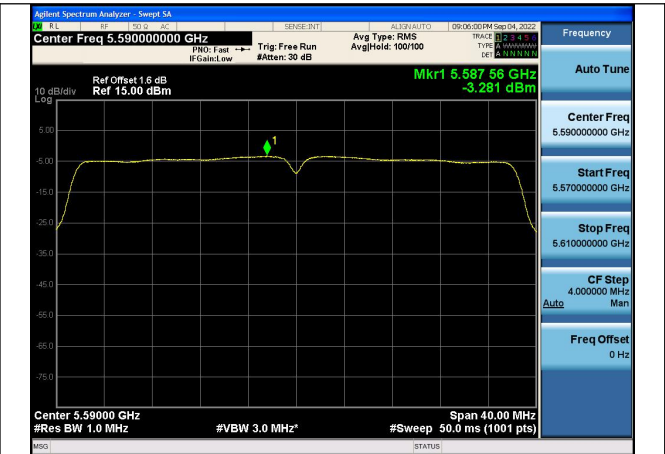

Test Mode:802.11n HT20 5700MHz Chain0

Test Mode: 802.11ac VHT20

Test Mode:802.11ac VHT20 5500MHz Chain0

Test Mode:802.11ac VHT20 5580MHz Chain0

Test Mode:802.11ac VHT20 5700MHz Chain0

Test Mode: 802.11n HT40

Test Mode:802.11n HT40 5510MHz Chain0

Test Mode:802.11n HT40 5590MHz Chain0

Test Mode:802.11n HT40 5670MHz Chain0

Test Mode: 802.11ac VHT40

Test Mode:802.11ac VHT40 5510MHz Chain0

Test Mode:802.11ac VHT40 5590MHz Chain0