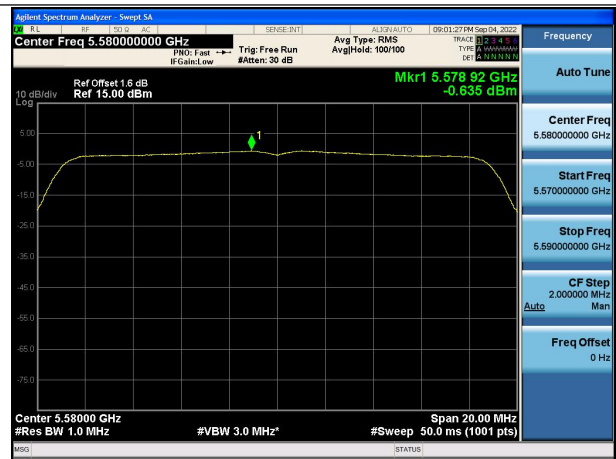

Test Mode: 802.11a

Test Mode:802.11a 5500MHz Chain0

Test Mode:802.11a 5580MHz Chain0

Test Mode:802.11a 5700MHz Chain0

Test Mode:802.11n HT20 5580MHz Chain0

Test Mode: 802.11n HT20

Test Mode:802.11n HT20 5500MHz Chain0

Test Mode:802.11n HT20 5700MHz Chain0

Test Mode: 802.11ac VHT20

Test Mode:802.11ac VHT20 5500MHz Chain0

Test Mode:802.11ac VHT20 5580MHz Chain0

Test Mode:802.11ac VHT20 5700MHz Chain0

Test Mode: 802.11n HT40