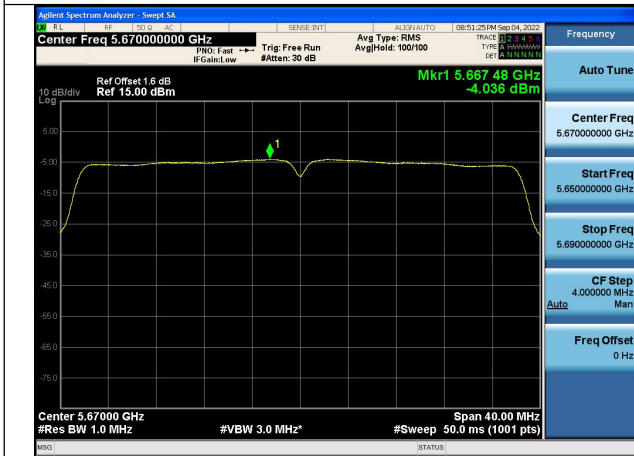

Test Mode:802.11n HT20 5700MHz Chain0

Test Mode: 802.11ac VHT20

Test Mode:802.11ac VHT20 5500MHz Chain0

Test Mode:802.11ac VHT20 5580MHz Chain0

Test Mode:802.11ac VHT20 5700MHz Chain0

Test Mode: 802.11n HT40

Test Mode:802.11n HT40 5510MHz Chain0

Test Mode:802.11n HT40 5590MHz Chain0

Test Mode:802.11n HT40 5670MHz Chain0

Test Mode: 802.11ac VHT40

Test Mode:802.11ac VHT40 5510MHz Chain0

Test Mode:802.11ac VHT40 5590MHz Chain0