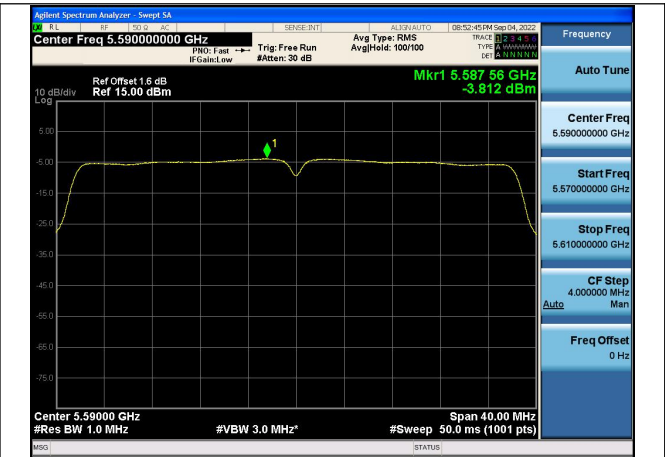

Test Mode:802.11n HT20 5700MHz Chain0

Test Mode: 802.11ac VHT20

Test Mode:802.11ac VHT20 5500MHz Chain0

Test Mode:802.11ac VHT20 5580MHz Chain0

Test Mode:802.11ac VHT20 5700MHz Chain0

Test Mode: 802.11n HT40

Test Mode:802.11n HT40 5510MHz Chain0

Test Mode:802.11n HT40 5590MHz Chain0

Test Mode:802.11n HT40 5670MHz Chain0

Test Mode: 802.11ac VHT40

Test Mode:802.11ac VHT40 5510MHz Chain0

Test Mode:802.11ac VHT40 5590MHz Chain0