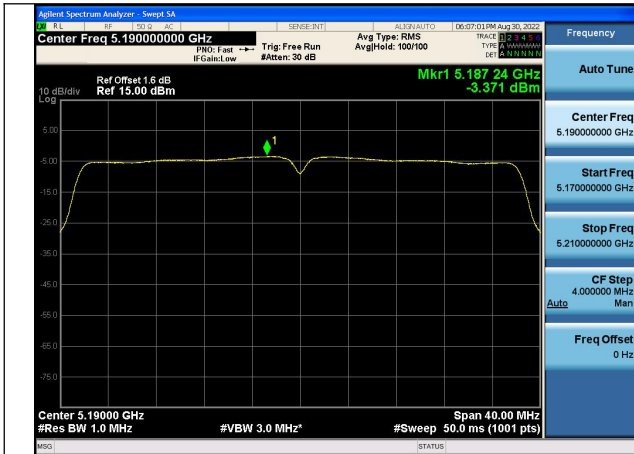

Test Mode:802.11n HT20 5240MHz Chain0

Test Mode: 802.11ac VHT20

Test Mode:802.11ac VHT20 5180MHz Chain0

Test Mode:802.11ac VHT20 5220MHz Chain0

Test Mode:802.11ac VHT20 5240MHz Chain0

Test Mode: 802.11n HT40

Test Mode:802.11n HT40 5190MHz Chain0

Test Mode:802.11n HT40 5230MHz Chain0

Test Mode: 802.11ac VHT40

Test Mode:802.11ac VHT40 5190MHz Chain0

Test Mode:802.11ac VHT40 5230MHz Chain0

Test Mode: 802.11ac VHT80

Test Mode:802.11ac VHT80 5210MHz Chain0