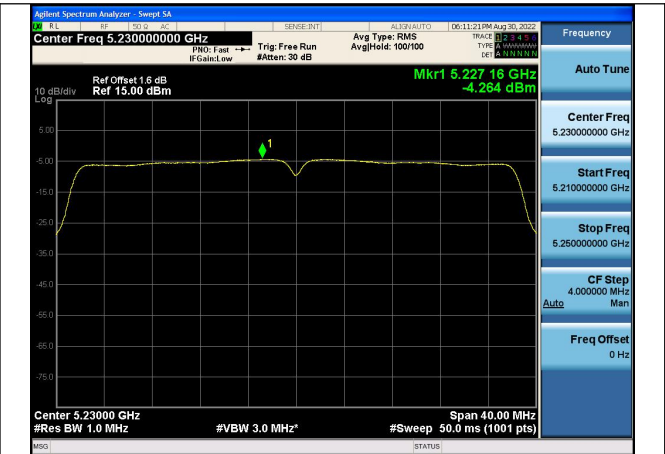

Test Mode:802.11n HT20 5240MHz Chain0

Test Mode: 802.11ac VHT20

Test Mode:802.11ac VHT20 5180MHz Chain0

Test Mode:802.11ac VHT20 5220MHz Chain0

Test Mode:802.11ac VHT20 5240MHz Chain0

Test Mode: 802.11n HT40

Test Mode:802.11n HT40 5190MHz Chain0

Test Mode:802.11n HT40 5230MHz Chain0

Test Mode: 802.11ac VHT40

Test Mode:802.11ac VHT40 5190MHz Chain0

Test Mode:802.11ac VHT40 5230MHz Chain0

Test Mode: 802.11ac VHT80

Test Mode:802.11ac VHT80 5210MHz Chain0