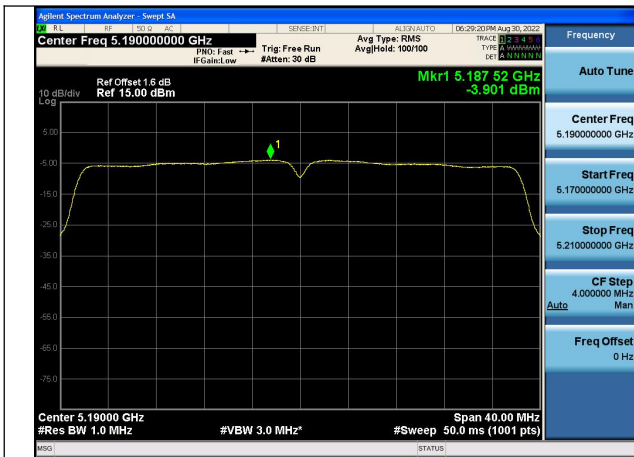

Test Mode:802.11n HT20 5240MHz Chain0

Test Mode: 802.11ac VHT20

Test Mode:802.11ac VHT20 5180MHz Chain0

Test Mode:802.11ac VHT20 5220MHz Chain0

Test Mode:802.11ac VHT20 5240MHz Chain0

Test Mode: 802.11n HT40

Test Mode:802.11n HT40 5190MHz Chain0

Test Mode:802.11n HT40 5230MHz Chain0

Test Mode: 802.11ac VHT40

Test Mode:802.11ac VHT40 5190MHz Chain0

Test Mode:802.11ac VHT40 5230MHz Chain0

Test Mode: 802.11ac VHT80

Test Mode:802.11ac VHT80 5210MHz Chain0