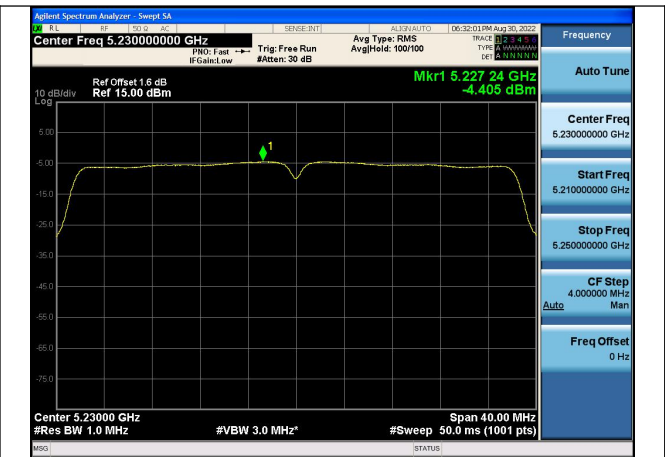

Test Mode:802.11n HT40 5190MHz Chain0

Test Mode:802.11n HT40 5230MHz Chain0

Test Mode: 802.11ac VHT40

Test Mode:802.11ac VHT40 5190MHz Chain0

Test Mode:802.11ac VHT40 5230MHz Chain0

Test Mode: 802.11ac VHT80

Test Mode:802.11ac VHT80 5210MHz Chain0